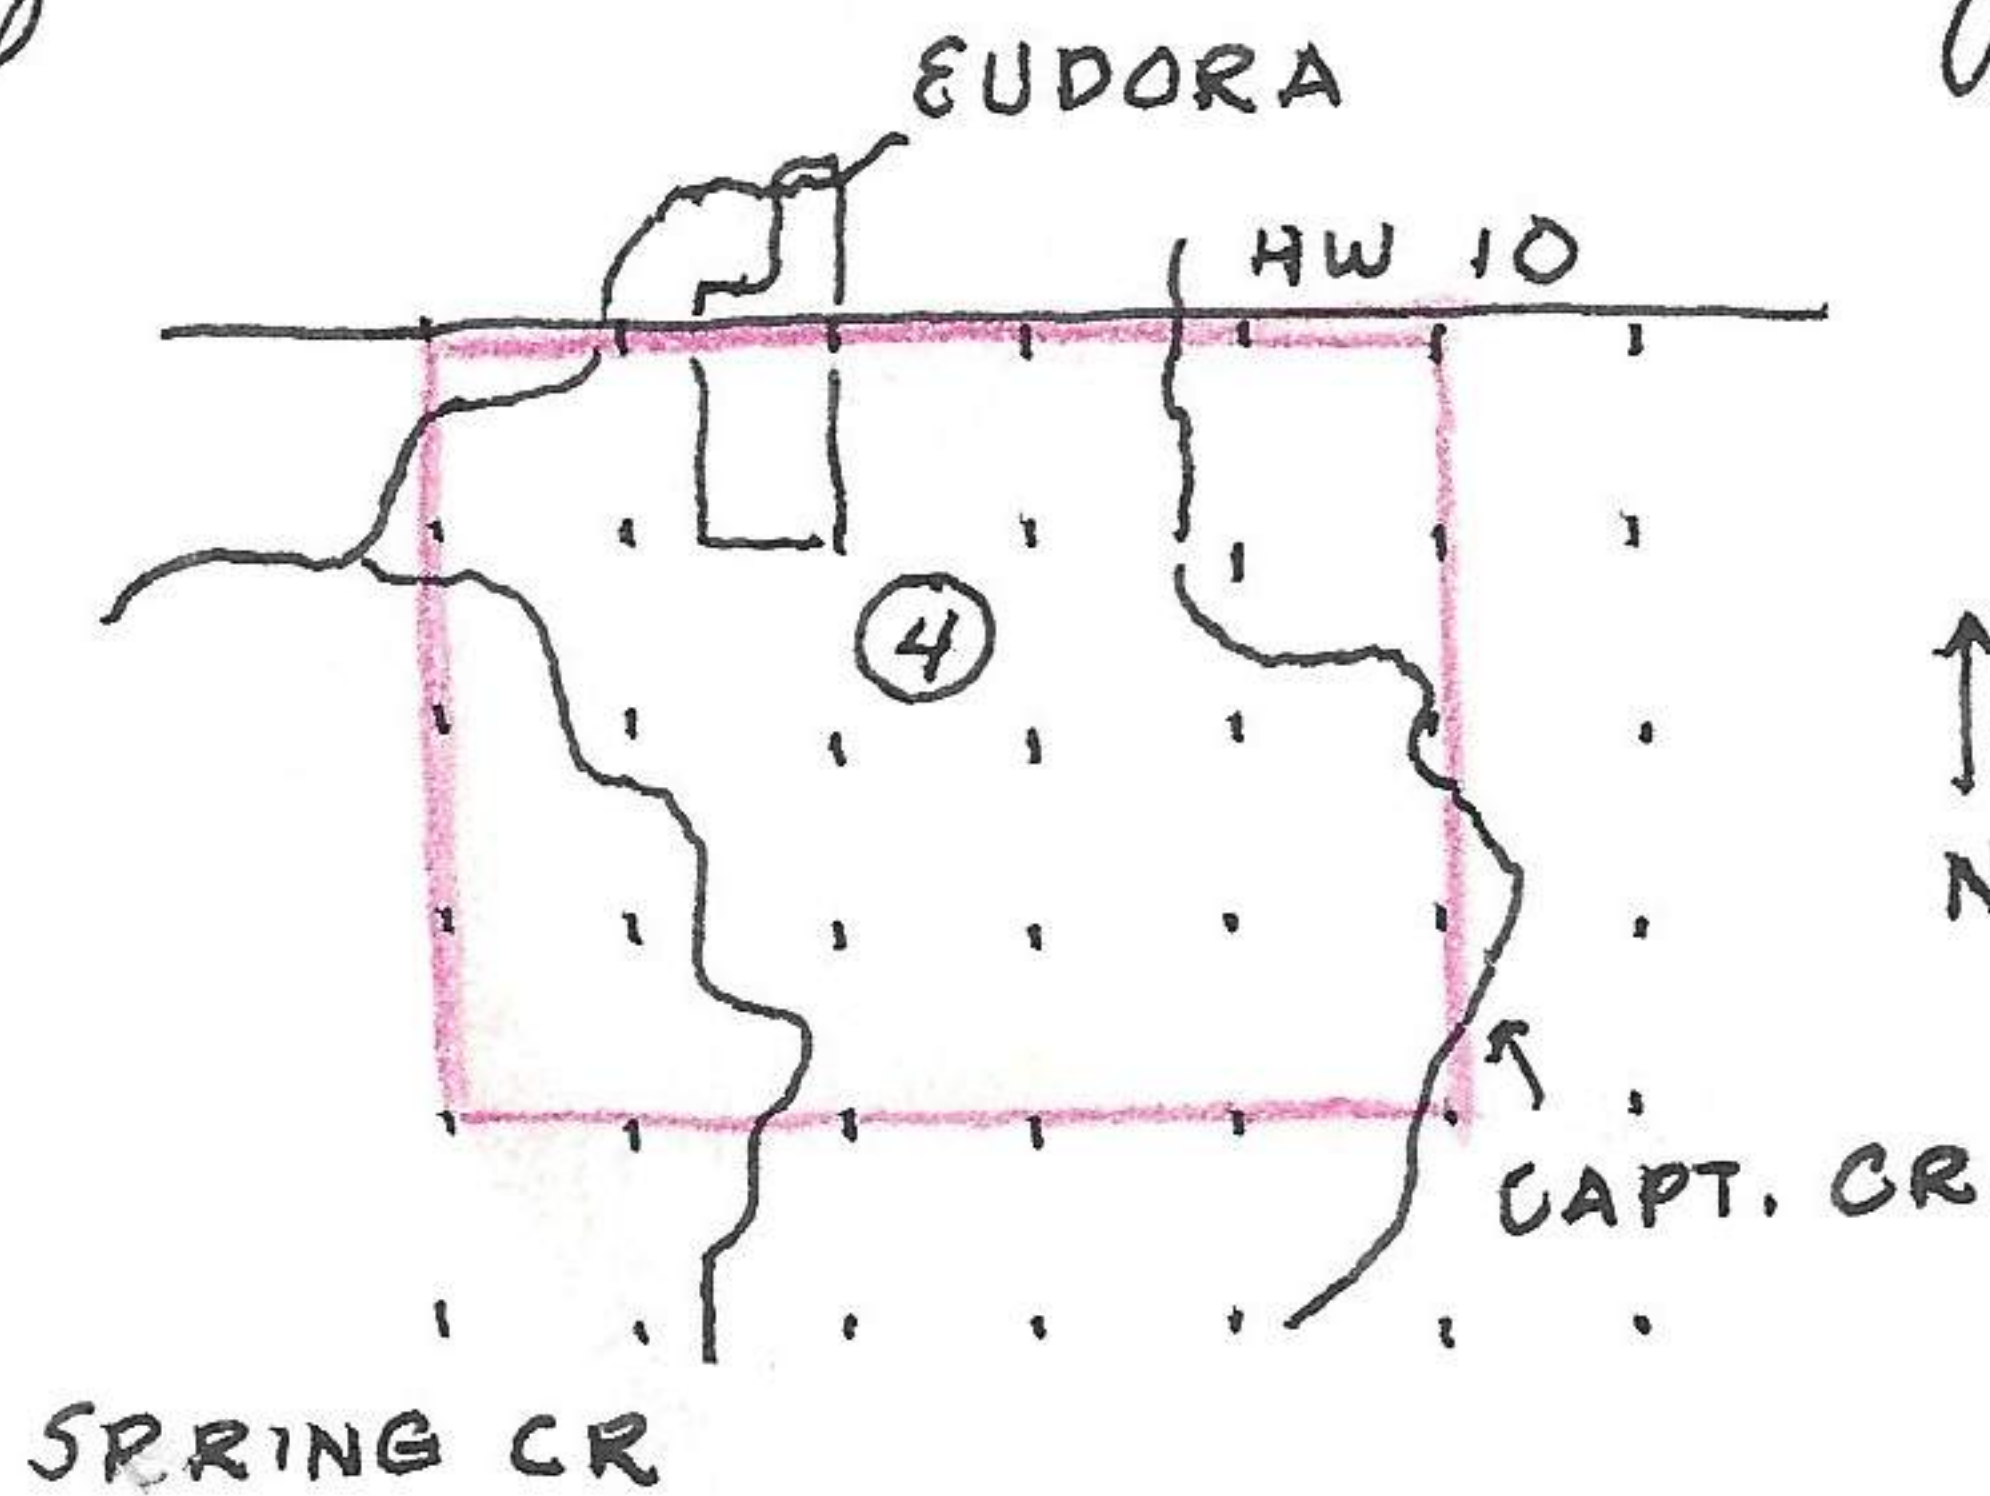

From

Lone Star Lake, Douglas Co., Kansas

22-1-15-48 ♀ *mephitis m. avia* 565-210-68  
 23-1-15-48 ♂ " " " 580-240-66, measure only.  
 24-1-15-48 ♀ " " " 645-288-66 " "  
 25-1-15-48 ♂ " " " 700-290-69 skull only  
 26-1-15-48 ♀ " " " 465-180-76 m. only  
 27-1-15-48 ♂ *Mustela vison* 600-220-49 skull only.

From Eudora, Douglas Co., Kansas

28-1-15-48 ♀ *Mustela frenata* 330-115-35 m. only

From Eudora, 3 mi S.

29-1-15-48 *mephitis m. avia* 564-209-68. m. only

Eudora, Douglas Co., Kansas

Jan 17, 1948

Followed a coyote drive south of Eudora embracing 24 square miles. Four coyotes killed or .15 coyote per square