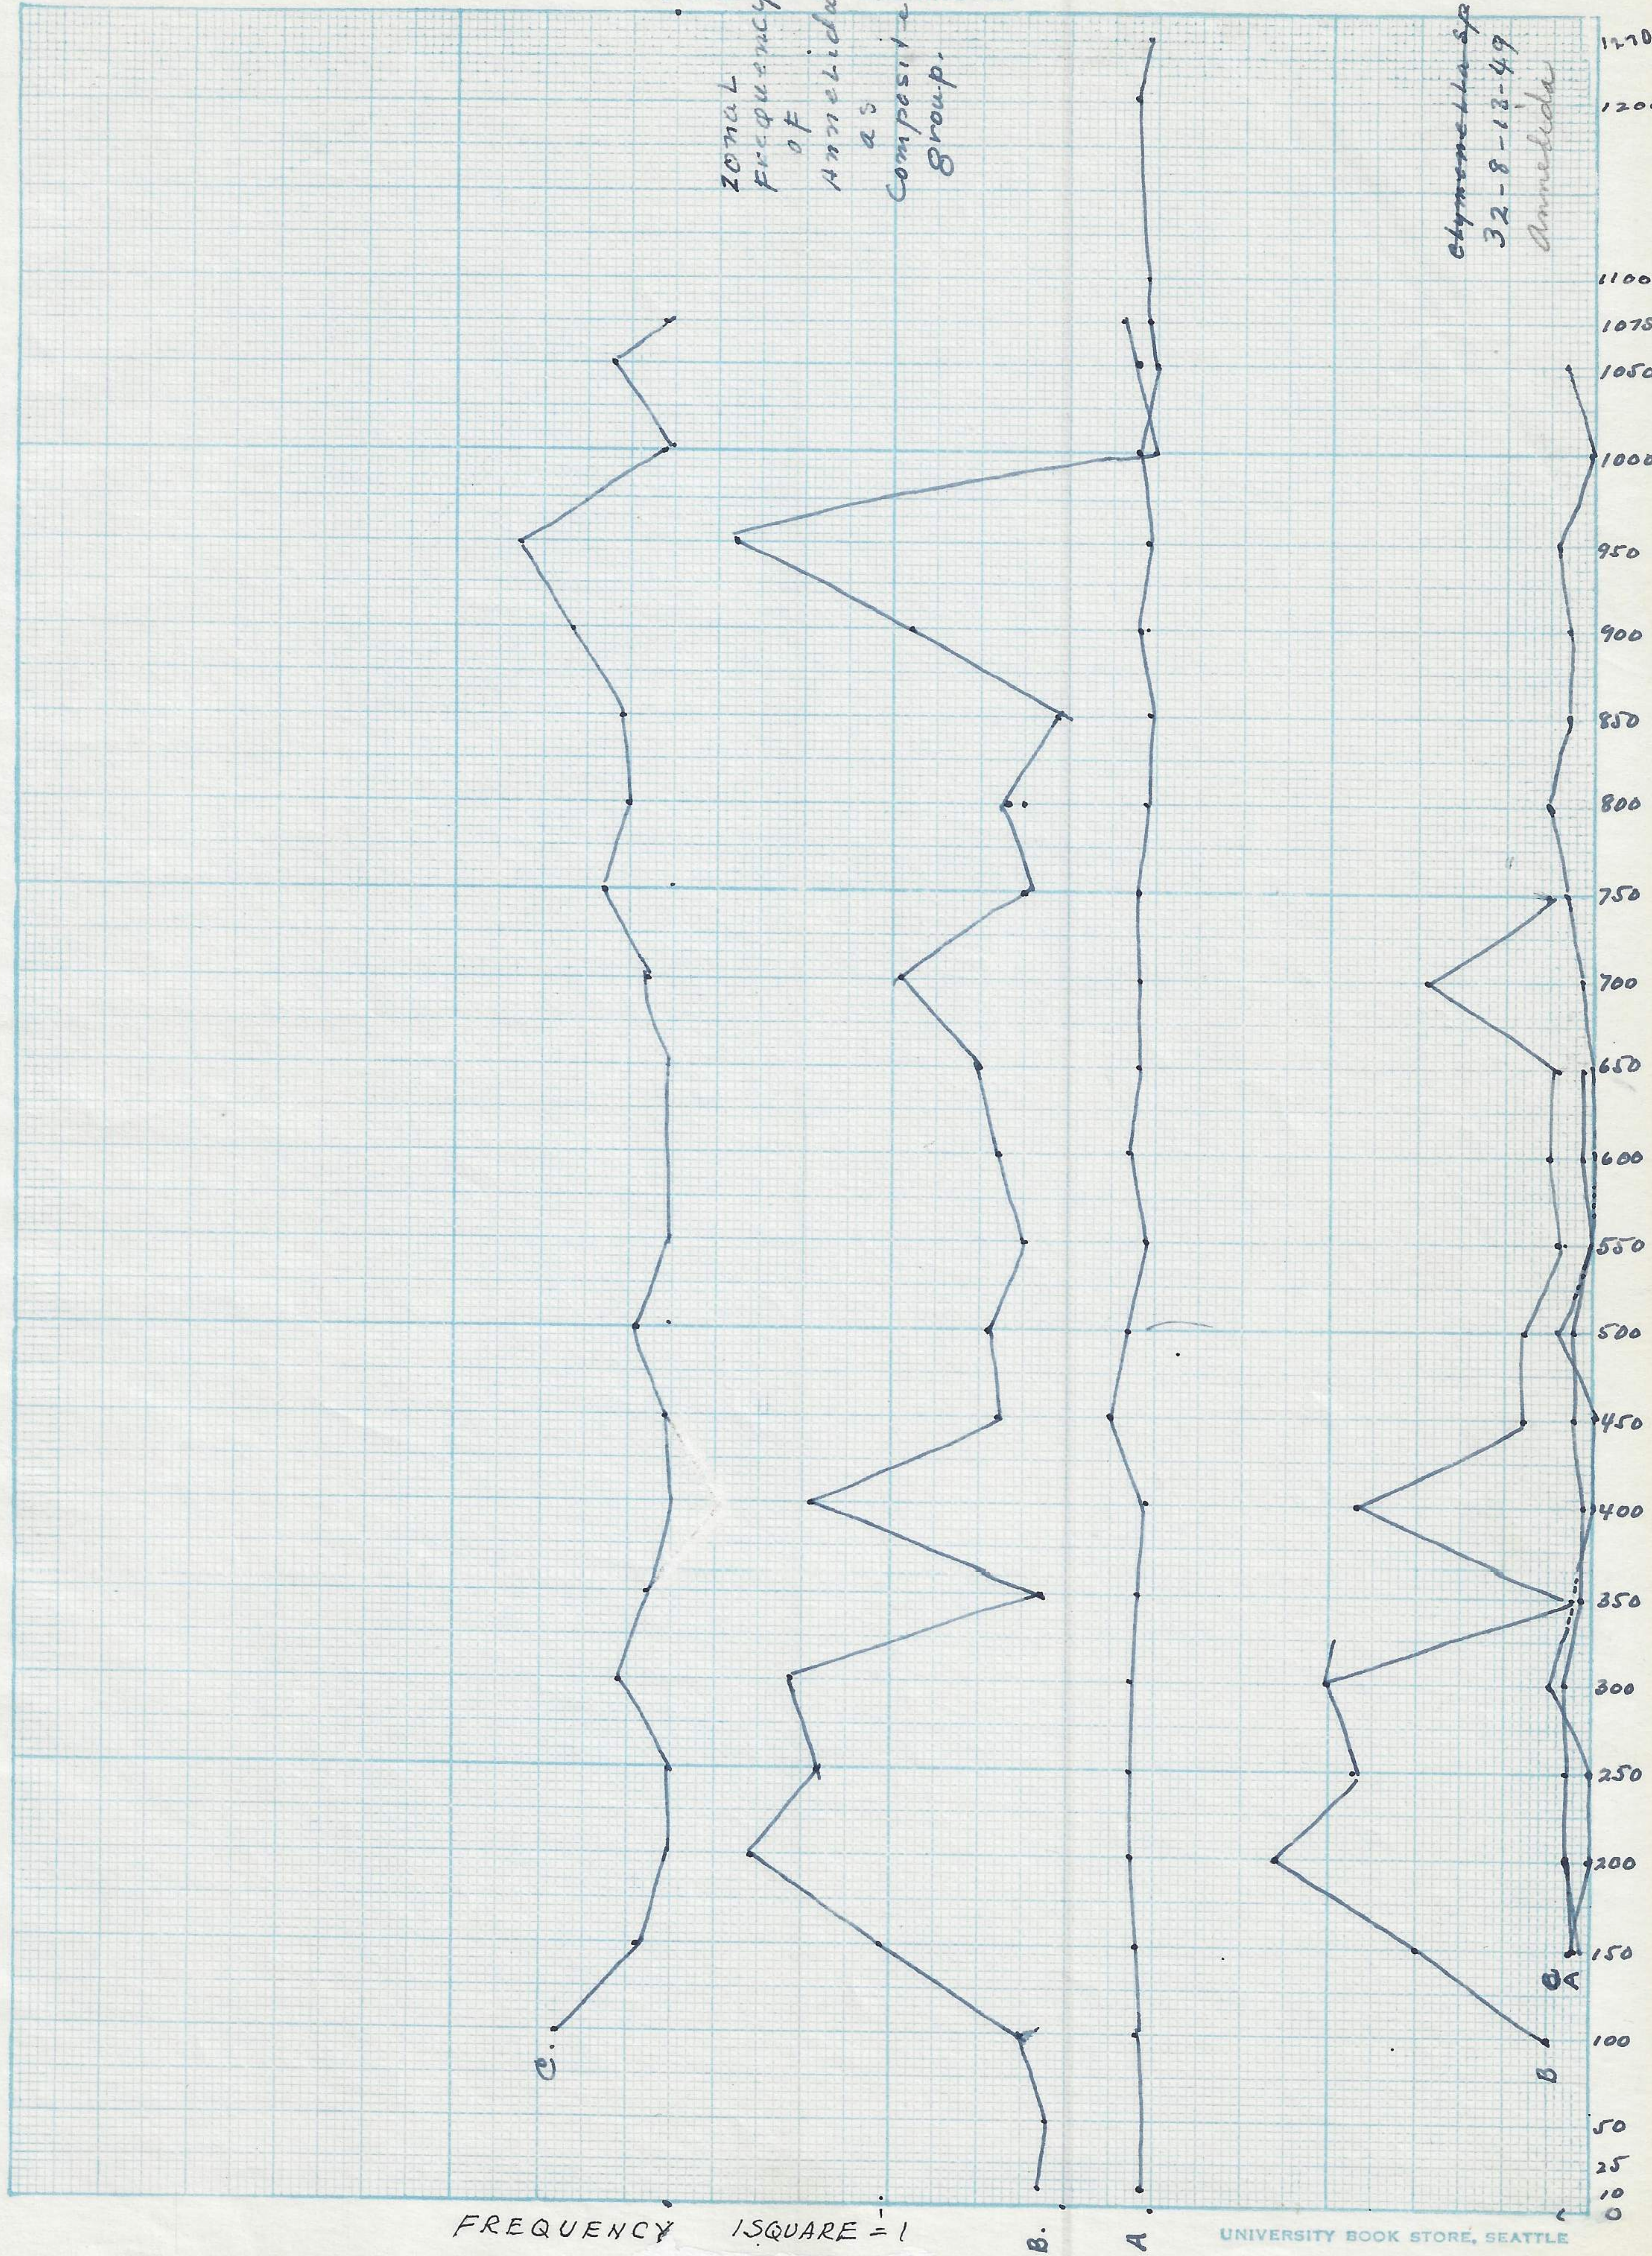

FORM C1

UNIVERSITY OF WASHINGTON

ZONAL
FREQUENCY
OF
Annelida
as
Composite
Group.

18
Elymnella sp
32-8-12-49
Annelida

FREQUENCY 1 SQUARE = 1

UNIVERSITY BOOK STORE, SEATTLE