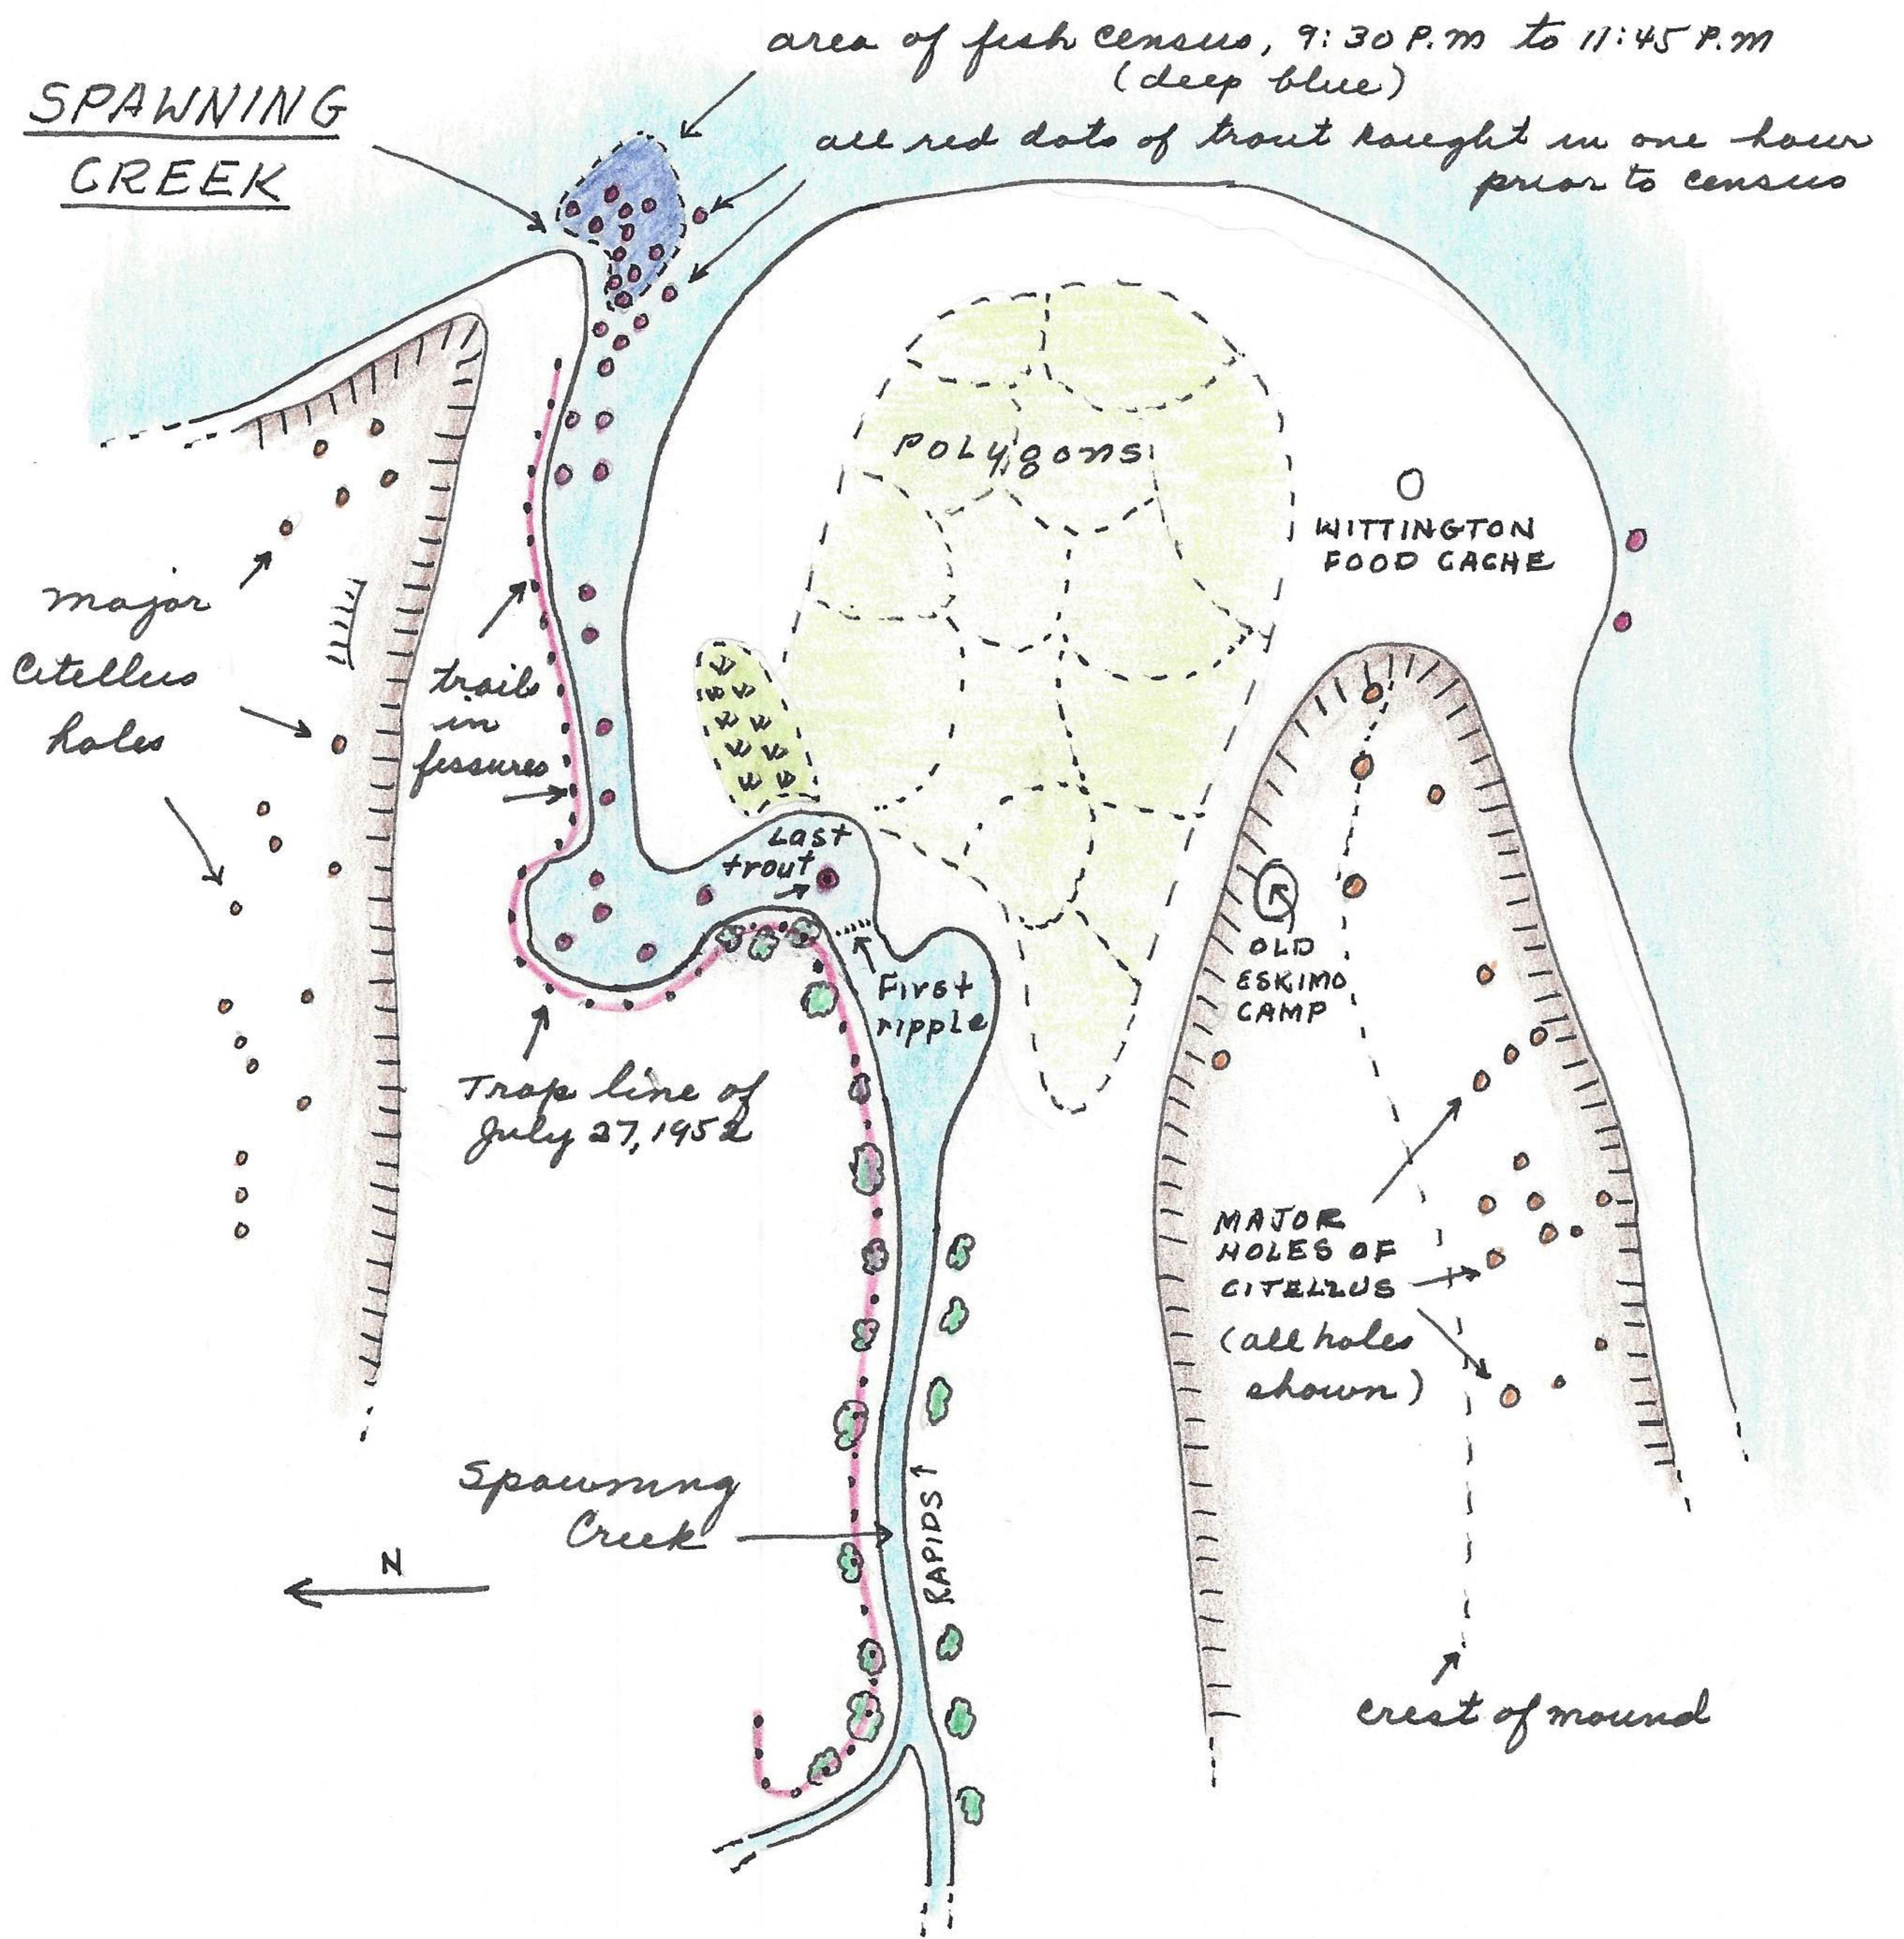

# SCHRADER LAKE

map of the mouth of Spawning Creek on west side of Schrader Lake showing position of Citellus burrows, position of lake trout in Spawning creek, census area of lake trout, position of trapline and other information.