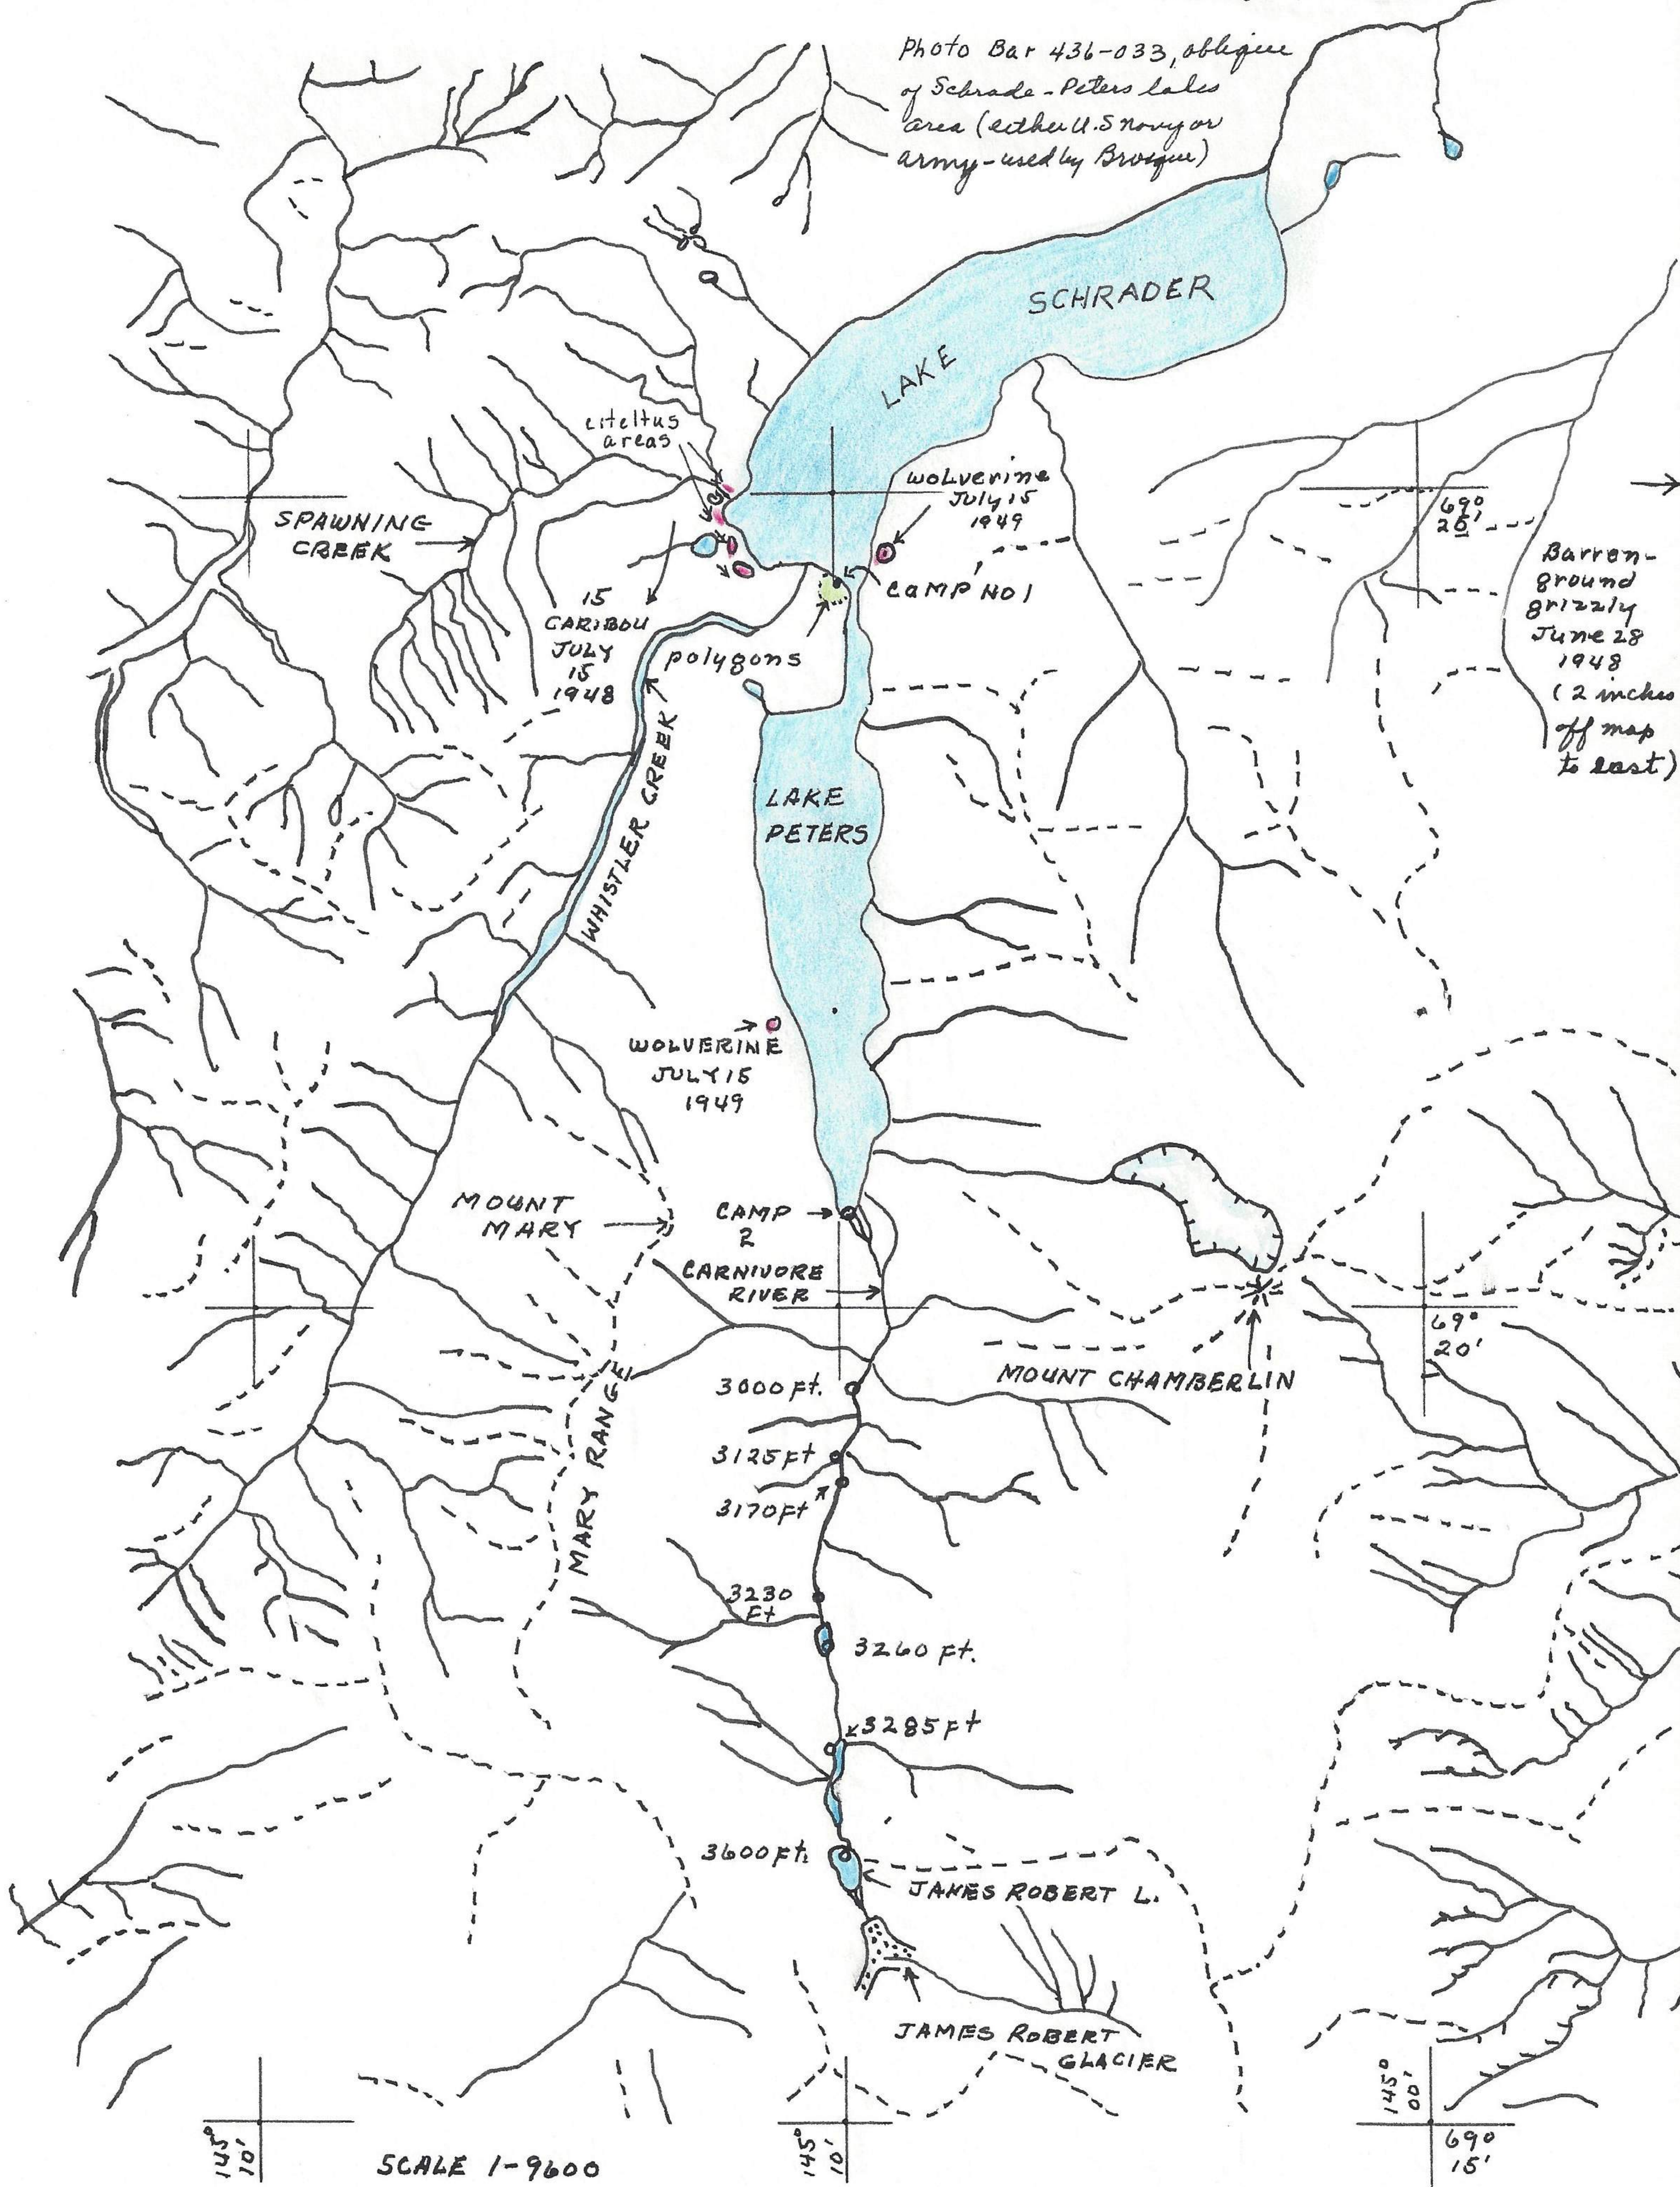

Photo Bar 436-033, oblique
of Schrader-Peters Lakes
area (either U.S. Navy or
Army-used by Brogue)

145° 10'

SCALE 1-9600

145° 00'

145° 00'

69° 15'