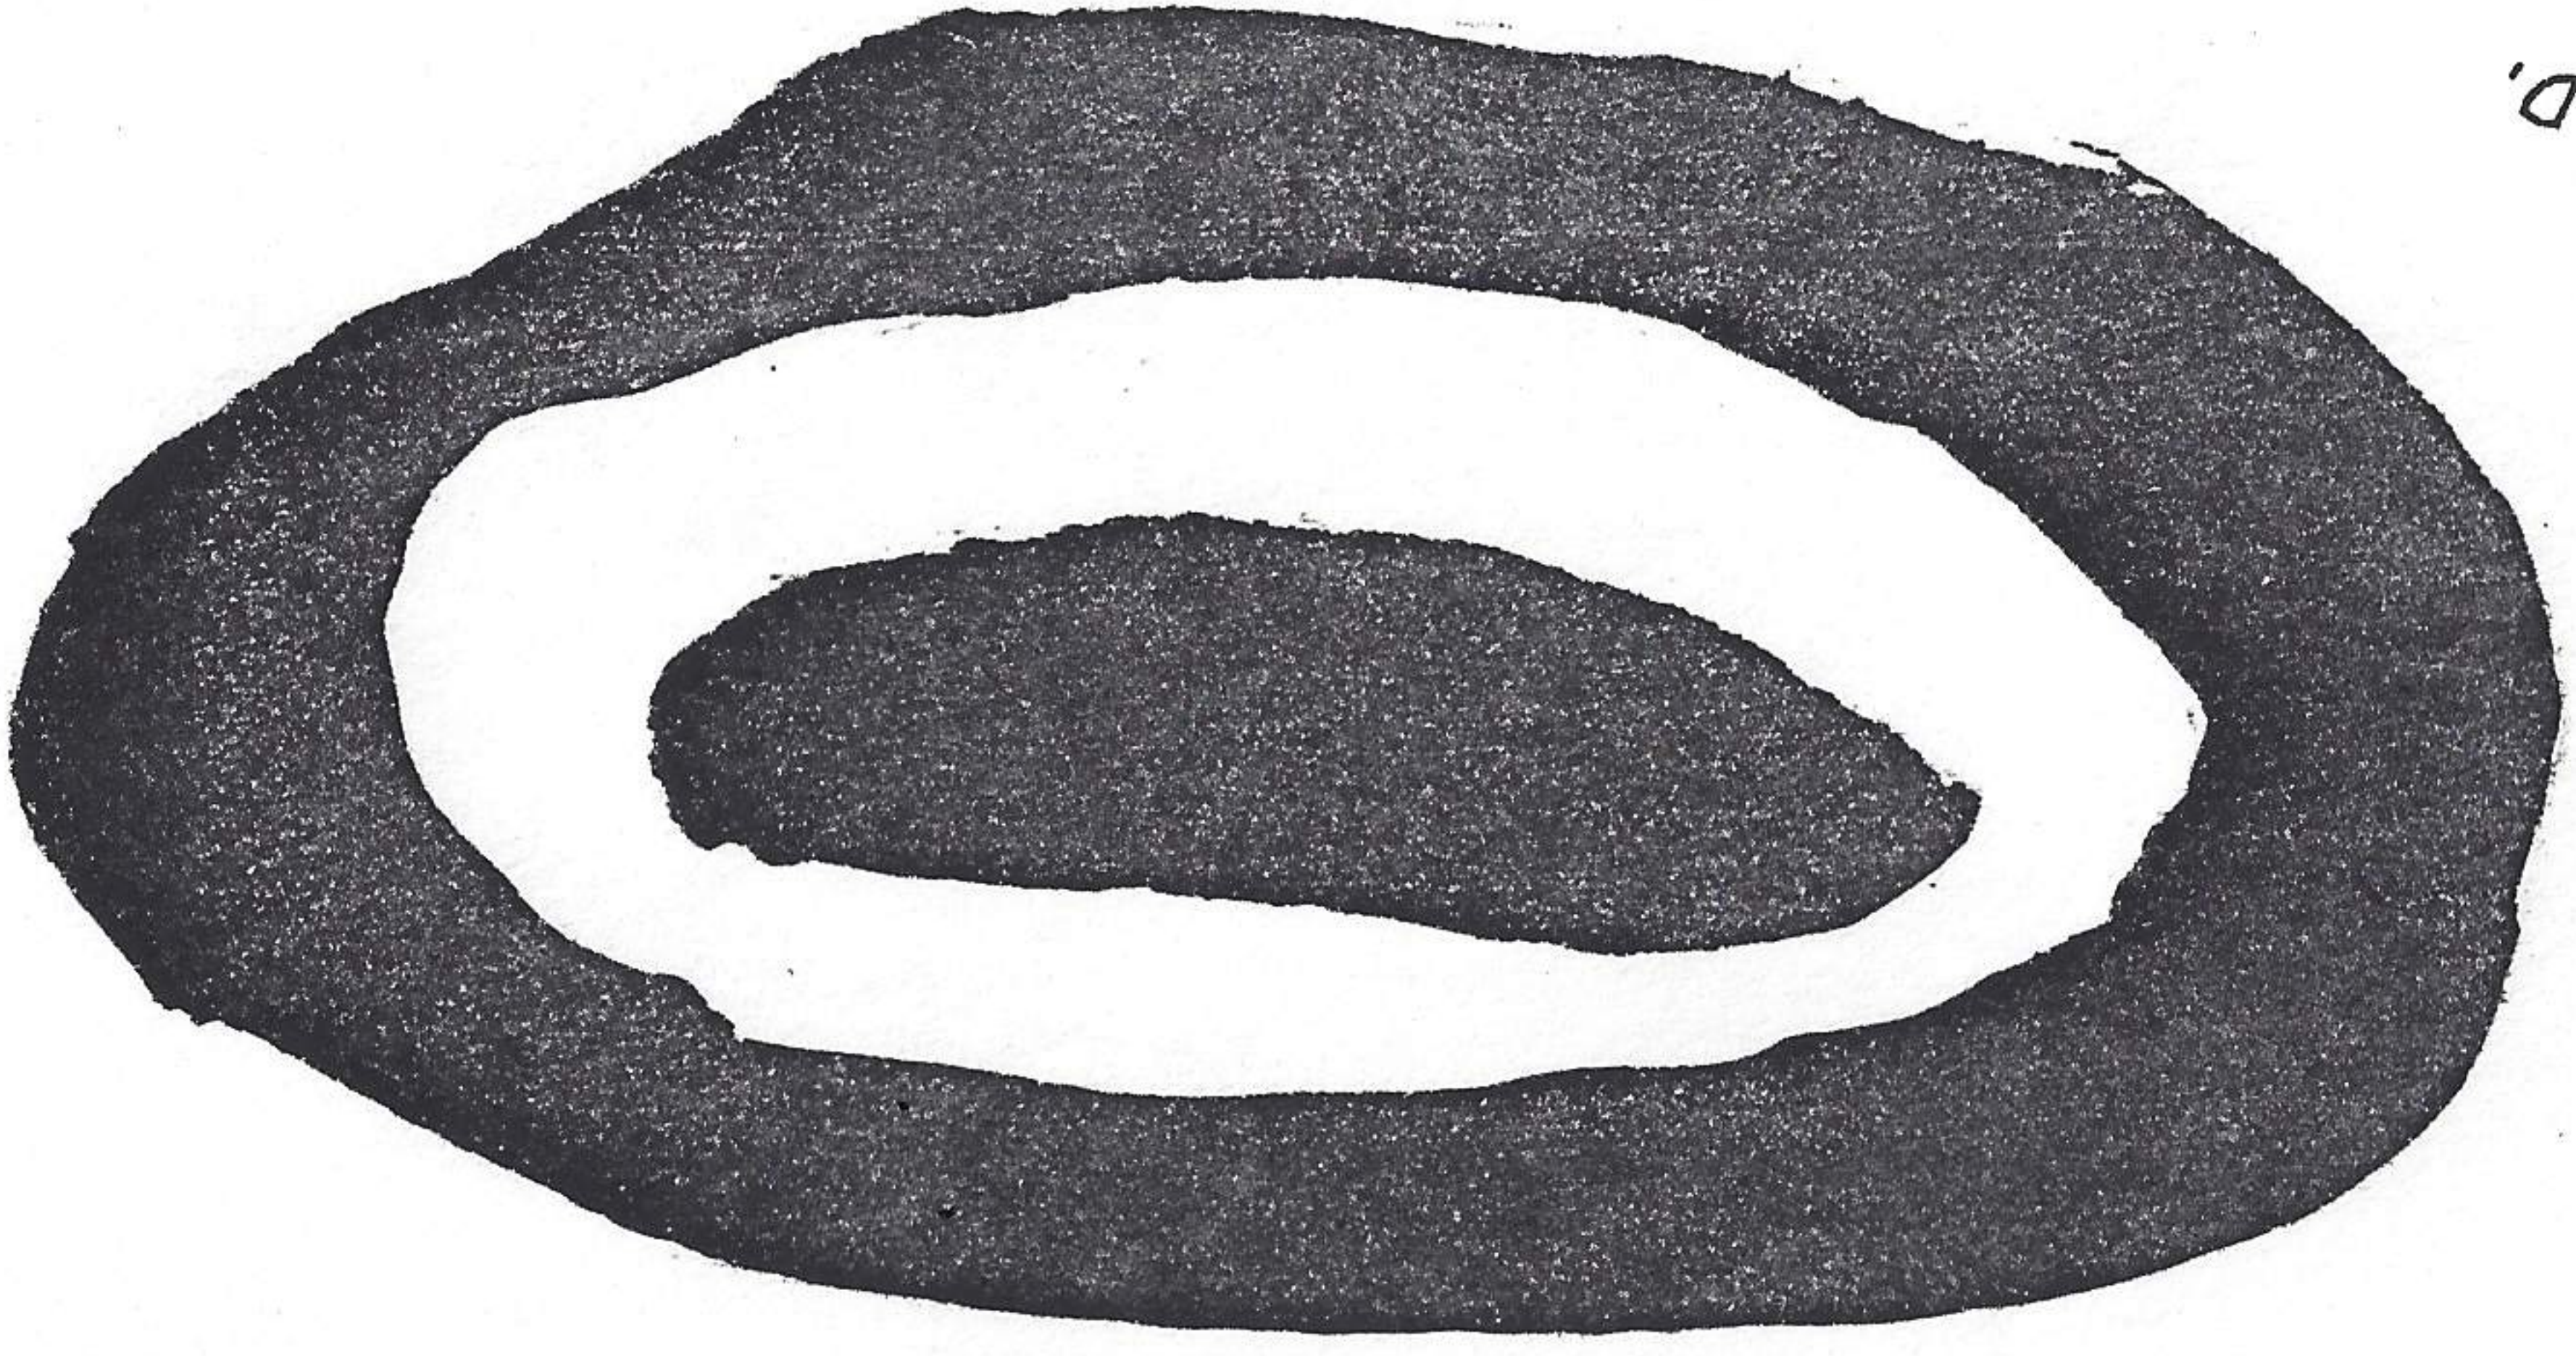

FROM PHOTO 570721-32
CONGO CAY, ST JOHN ISLAND,
(OTHER PETROGLYPHS ON
CARVAL ROCK BUT WERE NOT PHOTOGRAPHED)

BLACK = GROOVE
WHITE = BLACK COLOR
APPLIED ON
PETROGLYPH

*See page 570709-17 for
more photographs*