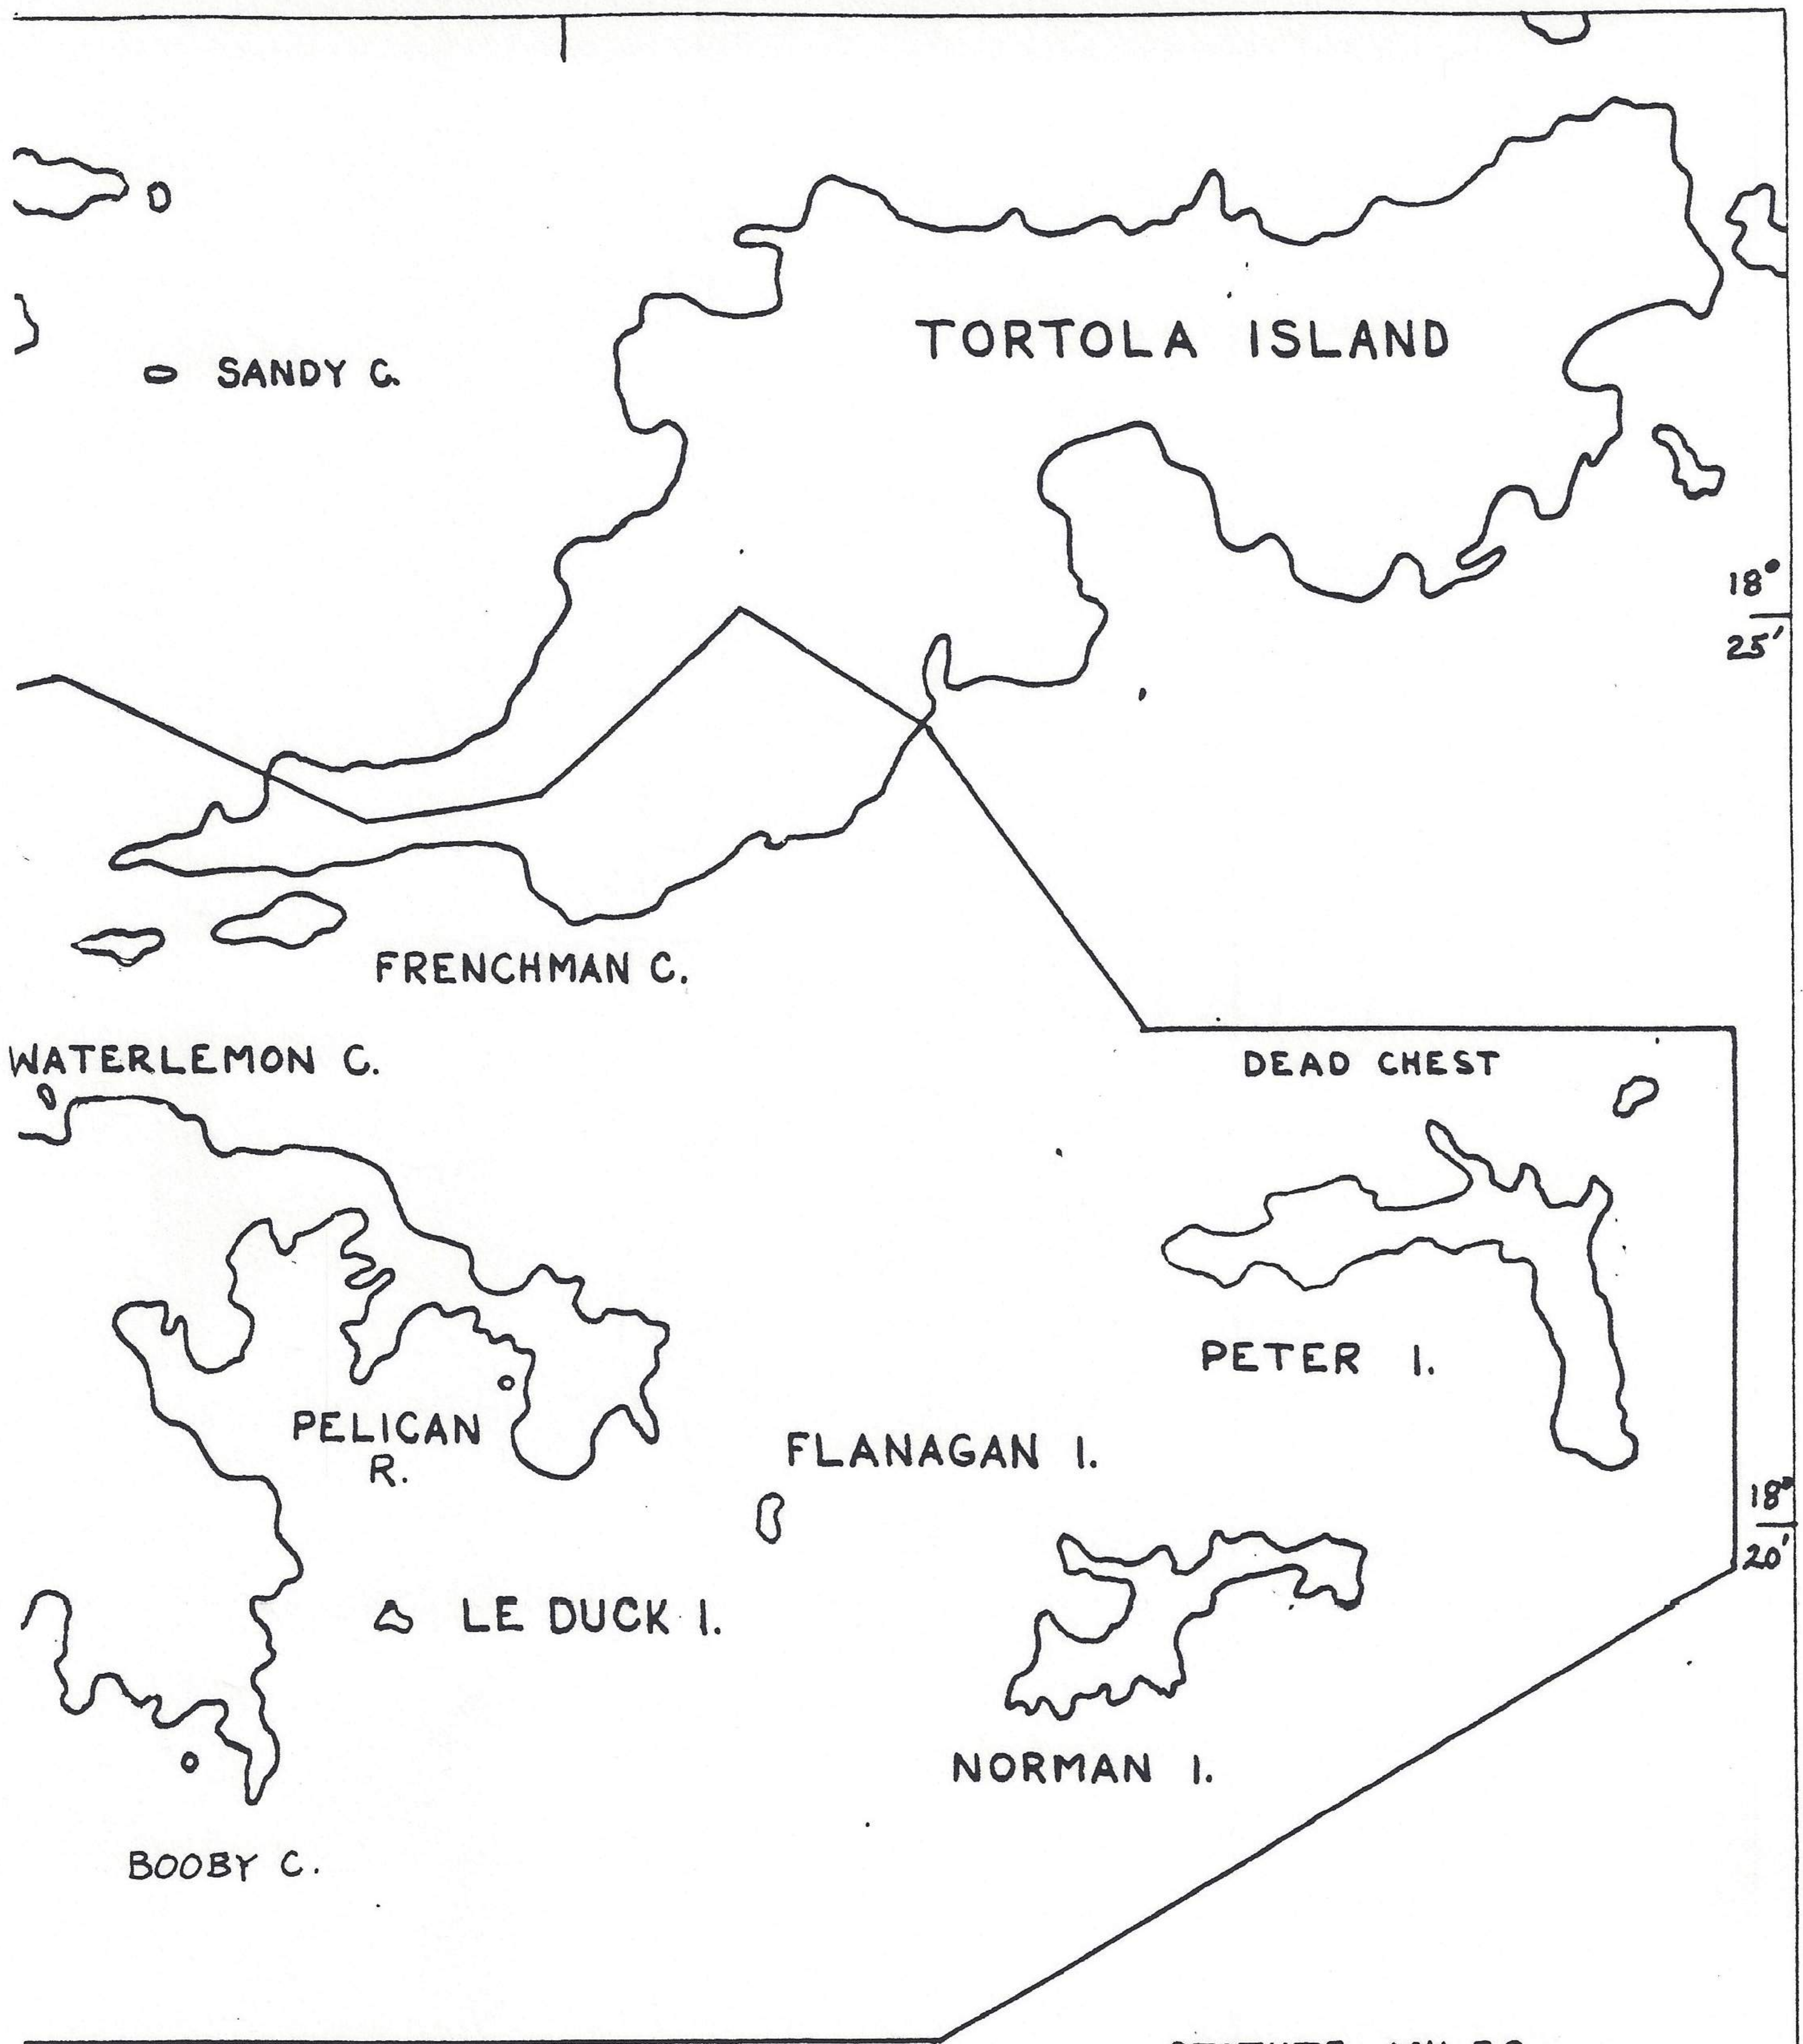

64° 40'

STATUTE MILES —

JAMES W. BEE

ARY

PARK, V. I.

BASE MAP SCIENTIFIC SURVEY OF PORTO RICO AND THE VIRGIN ISLANDS, N.Y. ACAD. SCI., VOL. IV, PART I, 1926.

64° 40'