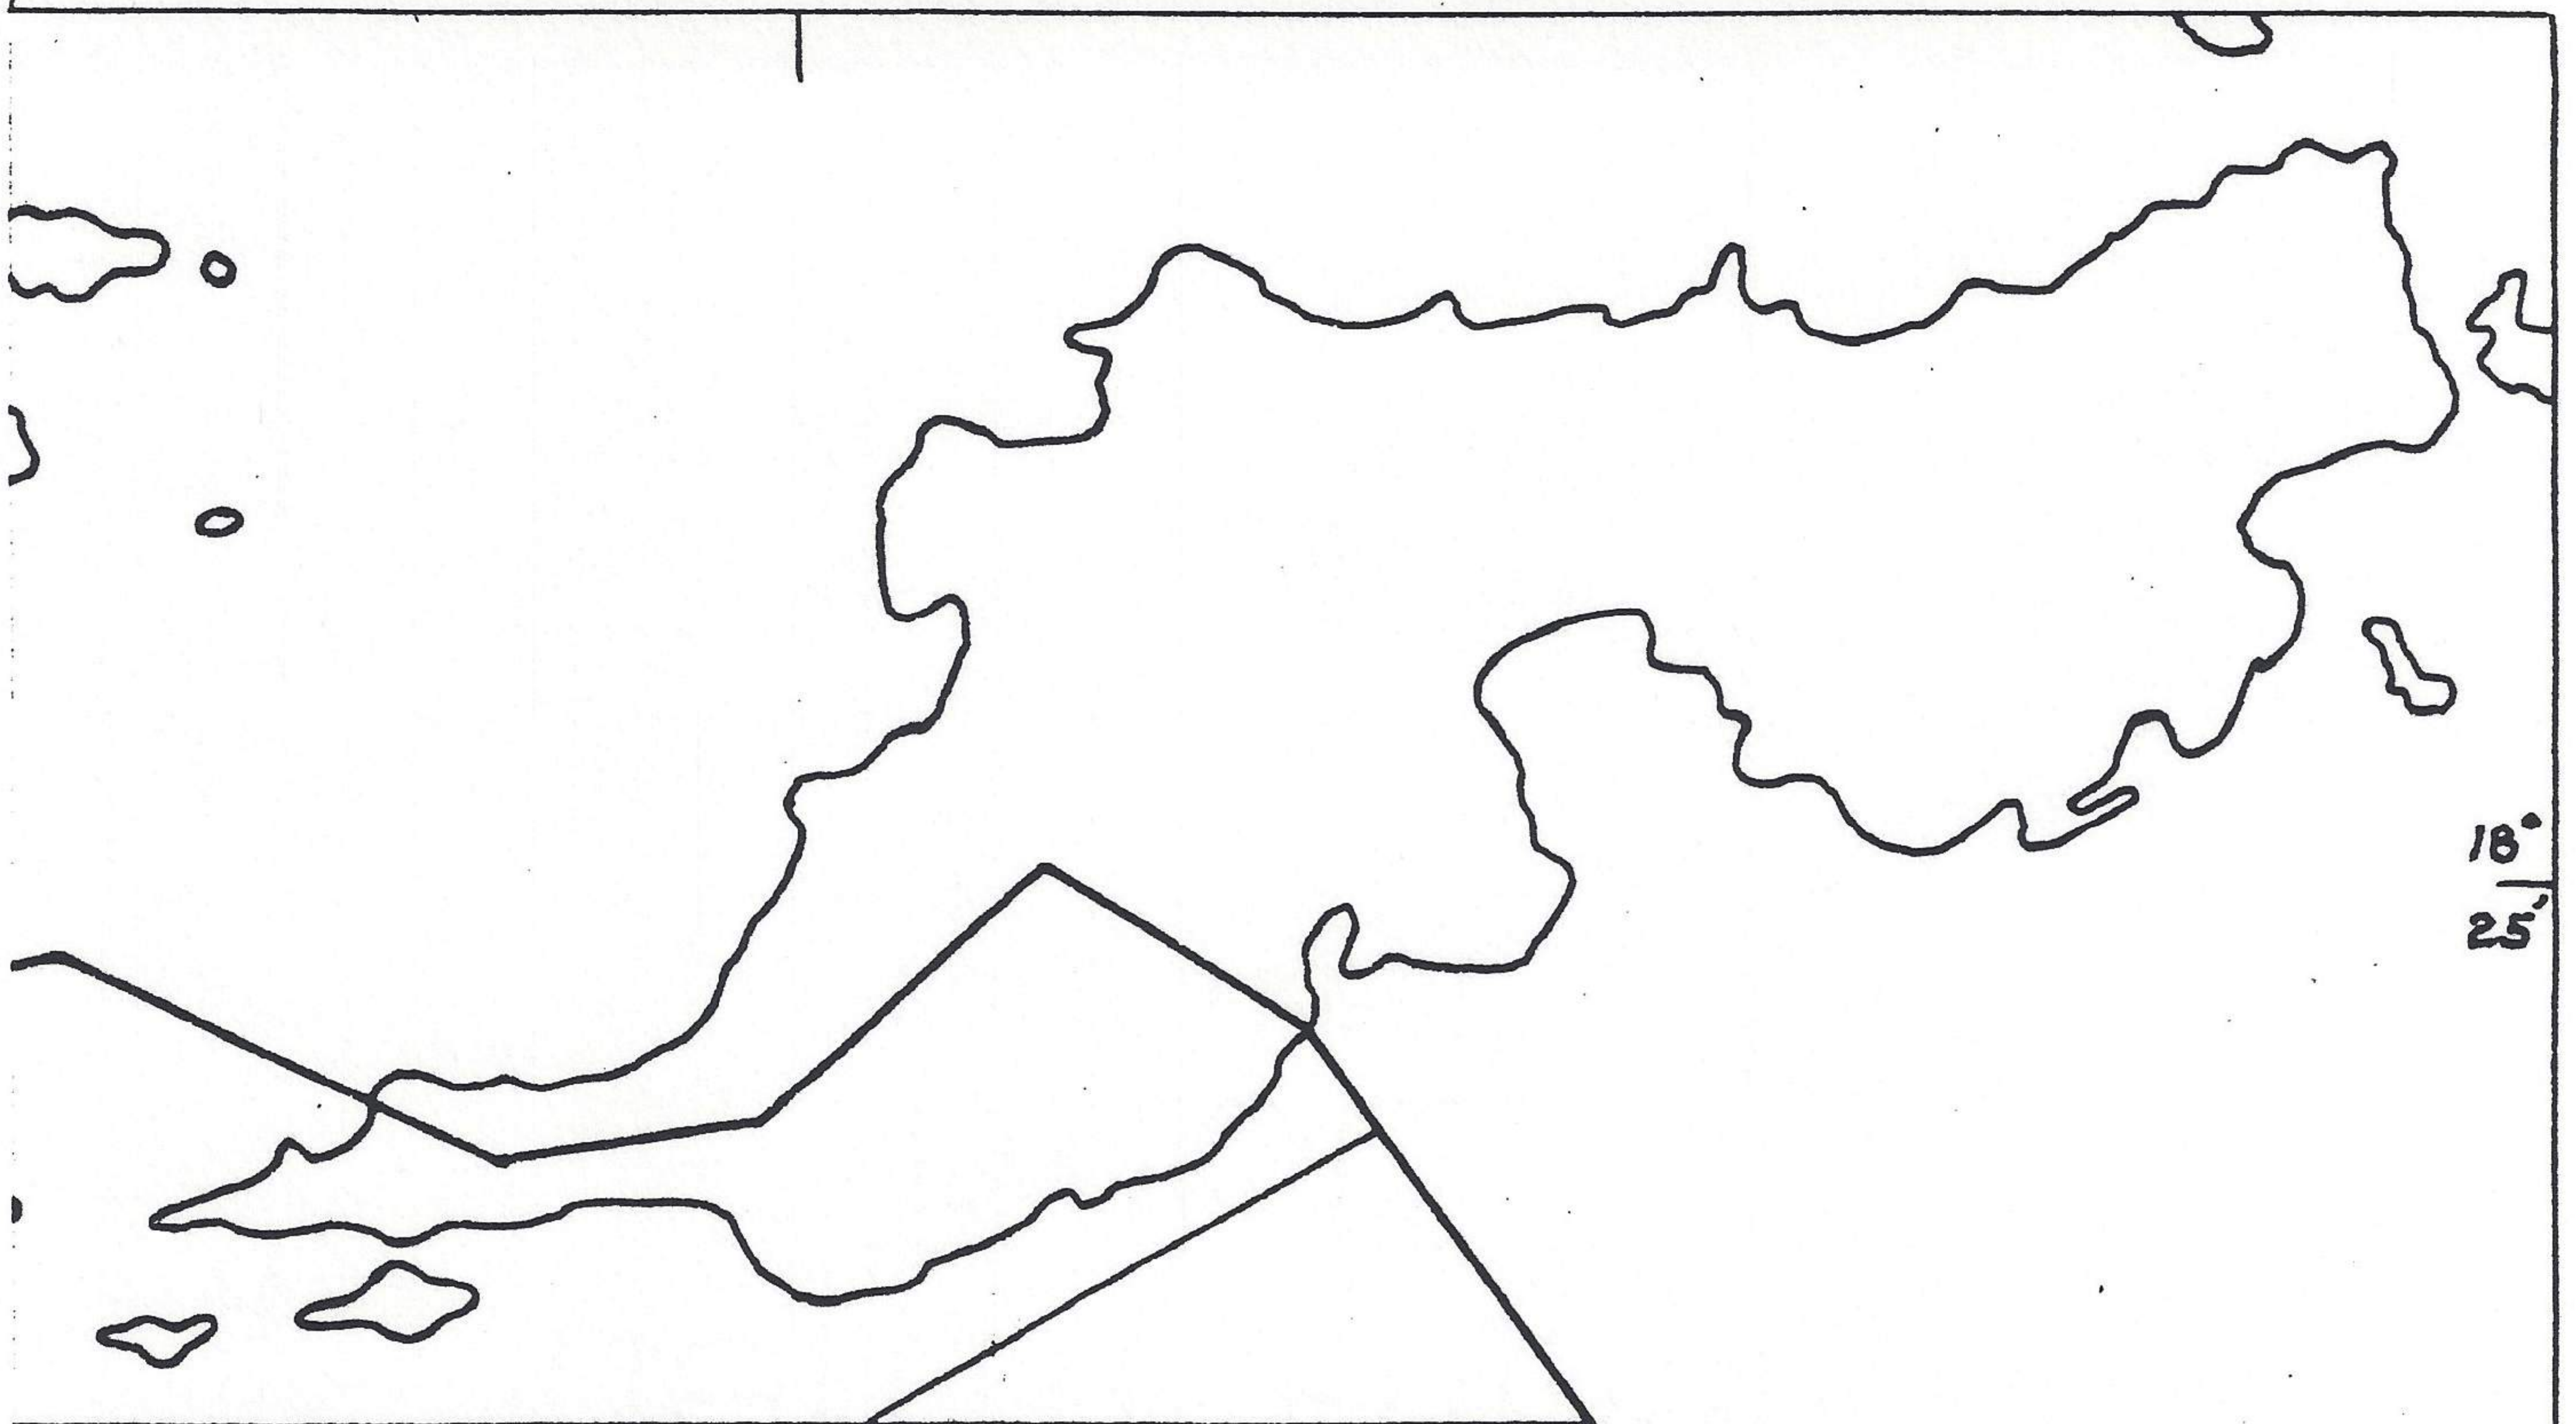

64° 40'

18°
25'

18°
20'

STATUTE MILES

JAMES W. BEE

PARK, V.I.

BASE MAP-SCIENTIFIC SURVEY OF PORTO RICO AND THE VIRGIN ISLANDS, N.Y. ACAD. SCI. VOL IV, PT. I.

64° 40'