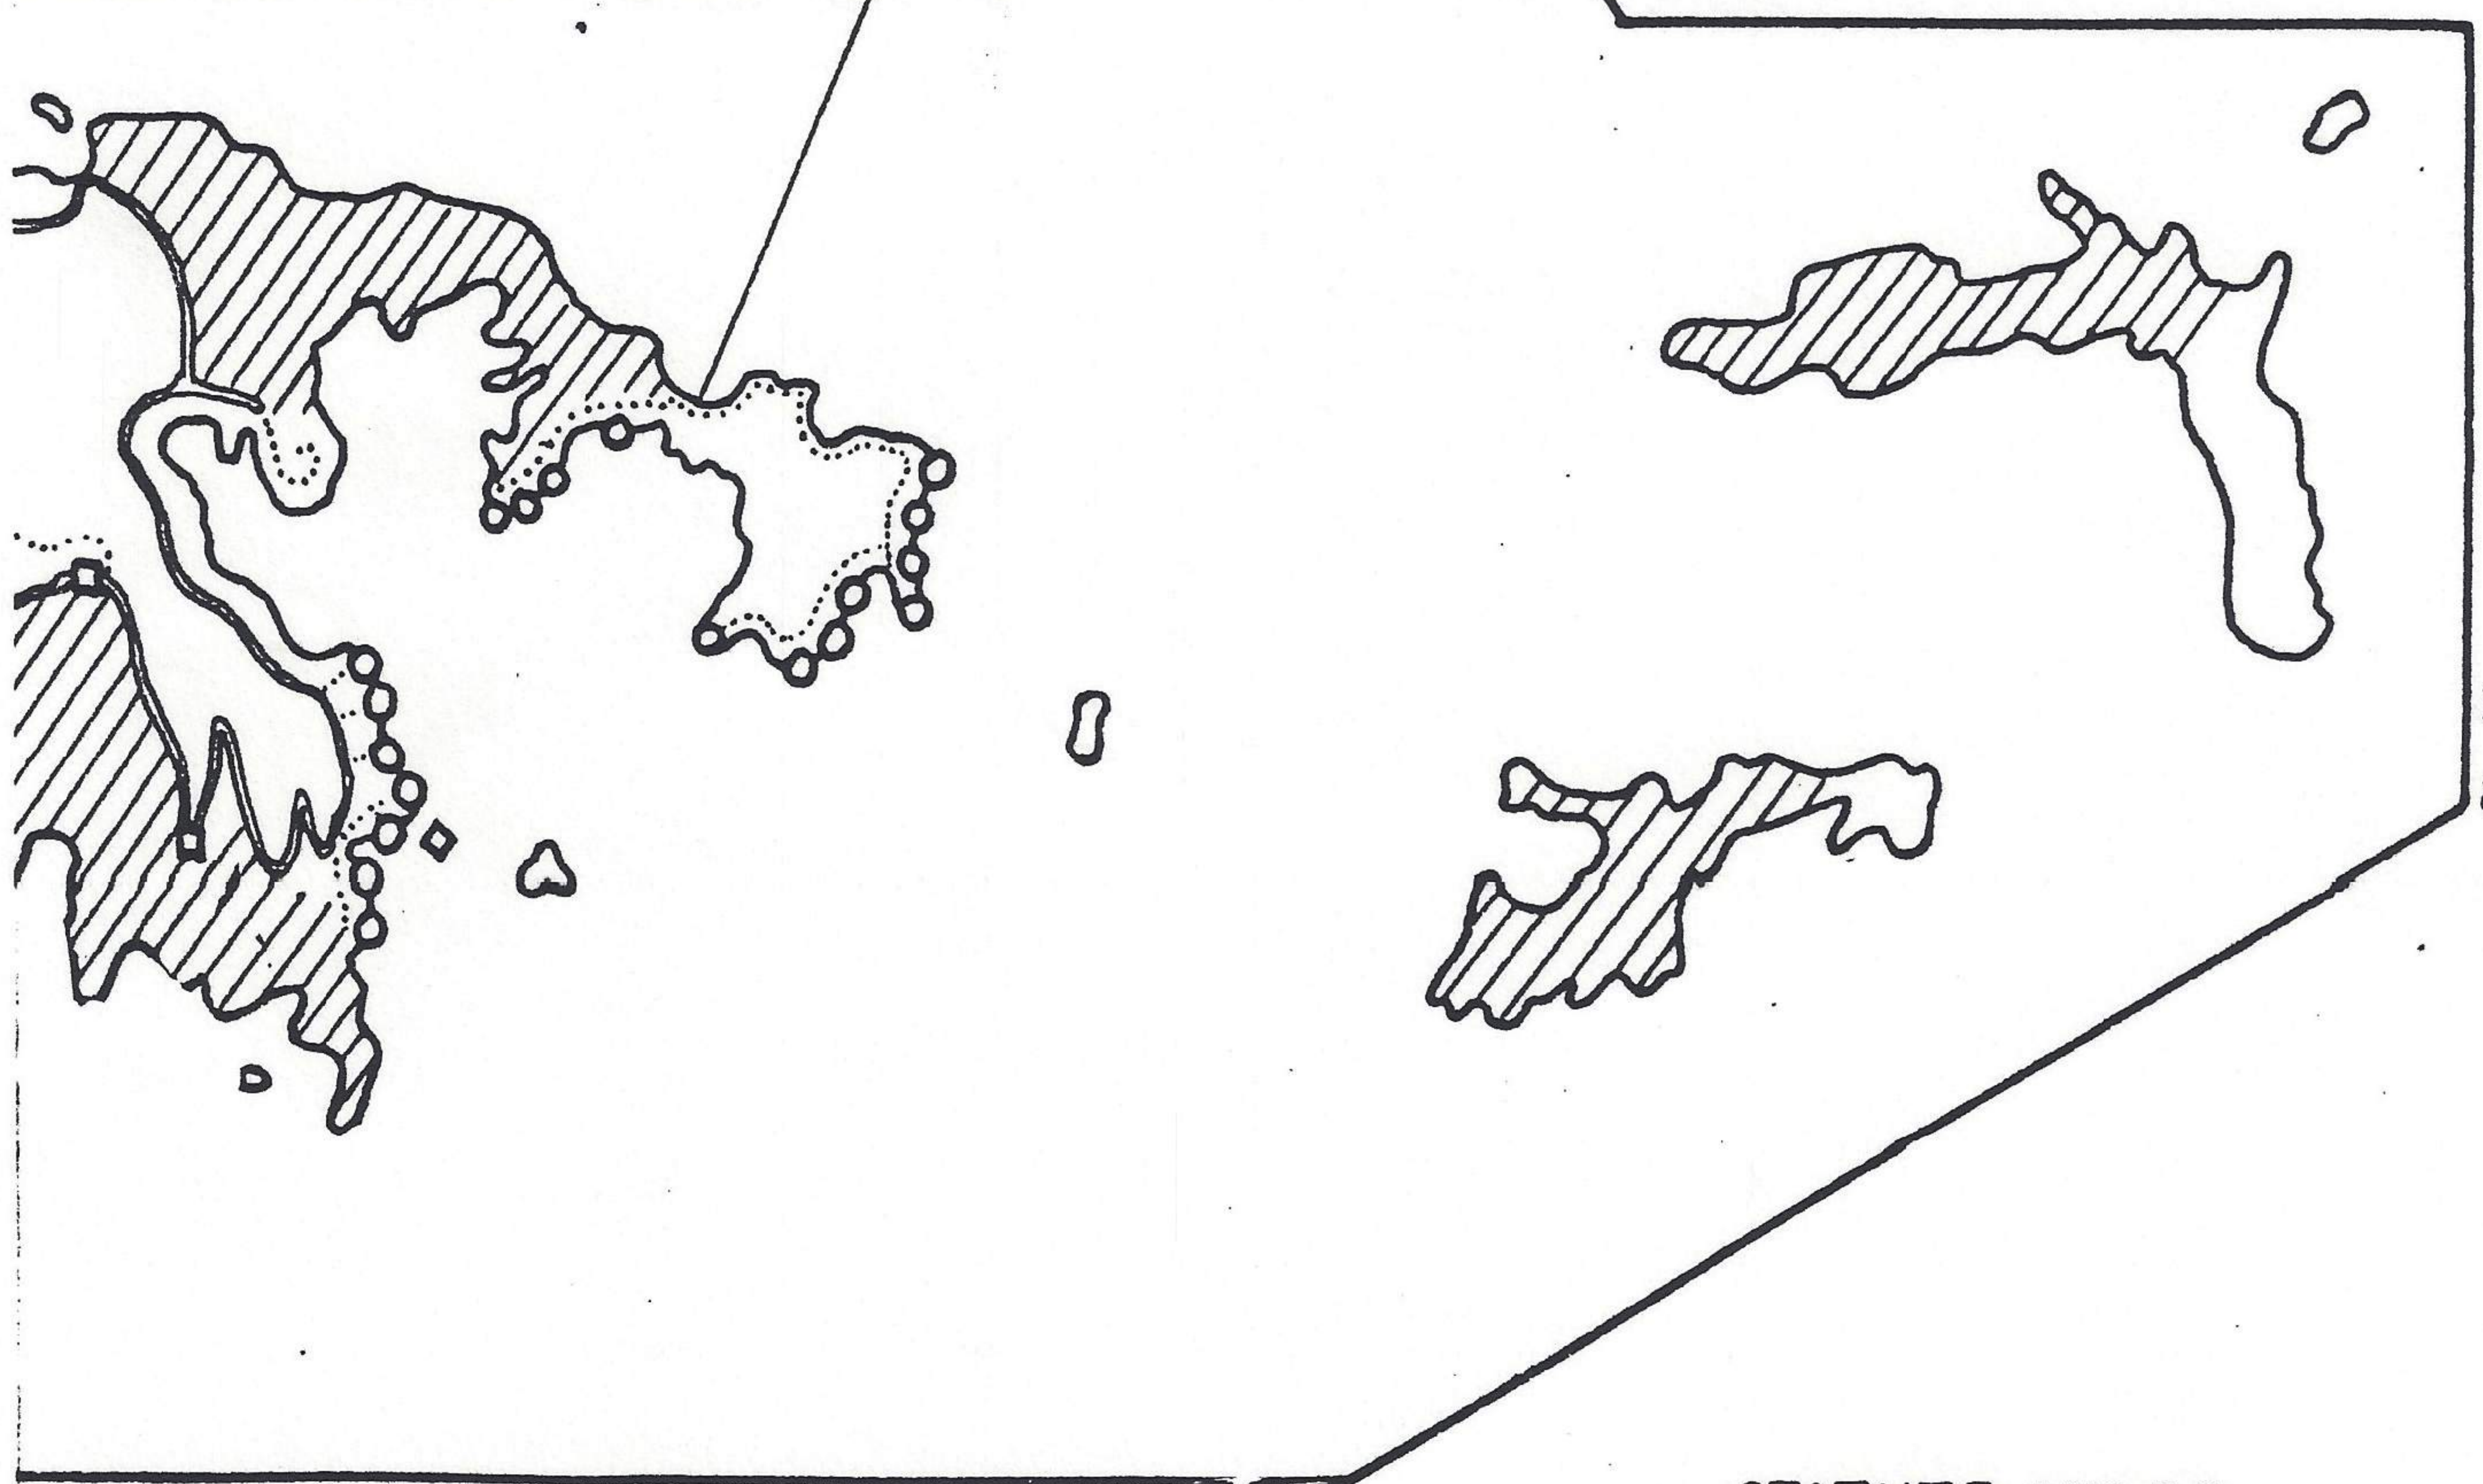

64° 40'

18°
25'

18°
20'

STATUTE MILES

JAMES W. BEE

PARK, V.I.

BASE MAP-SCIENTIFIC SURVEY OF PORTO RICO AND THE VIRGIN ISLANDS, N.Y. ACAD. SCI. VOL IV, PT. I.

64° 40'