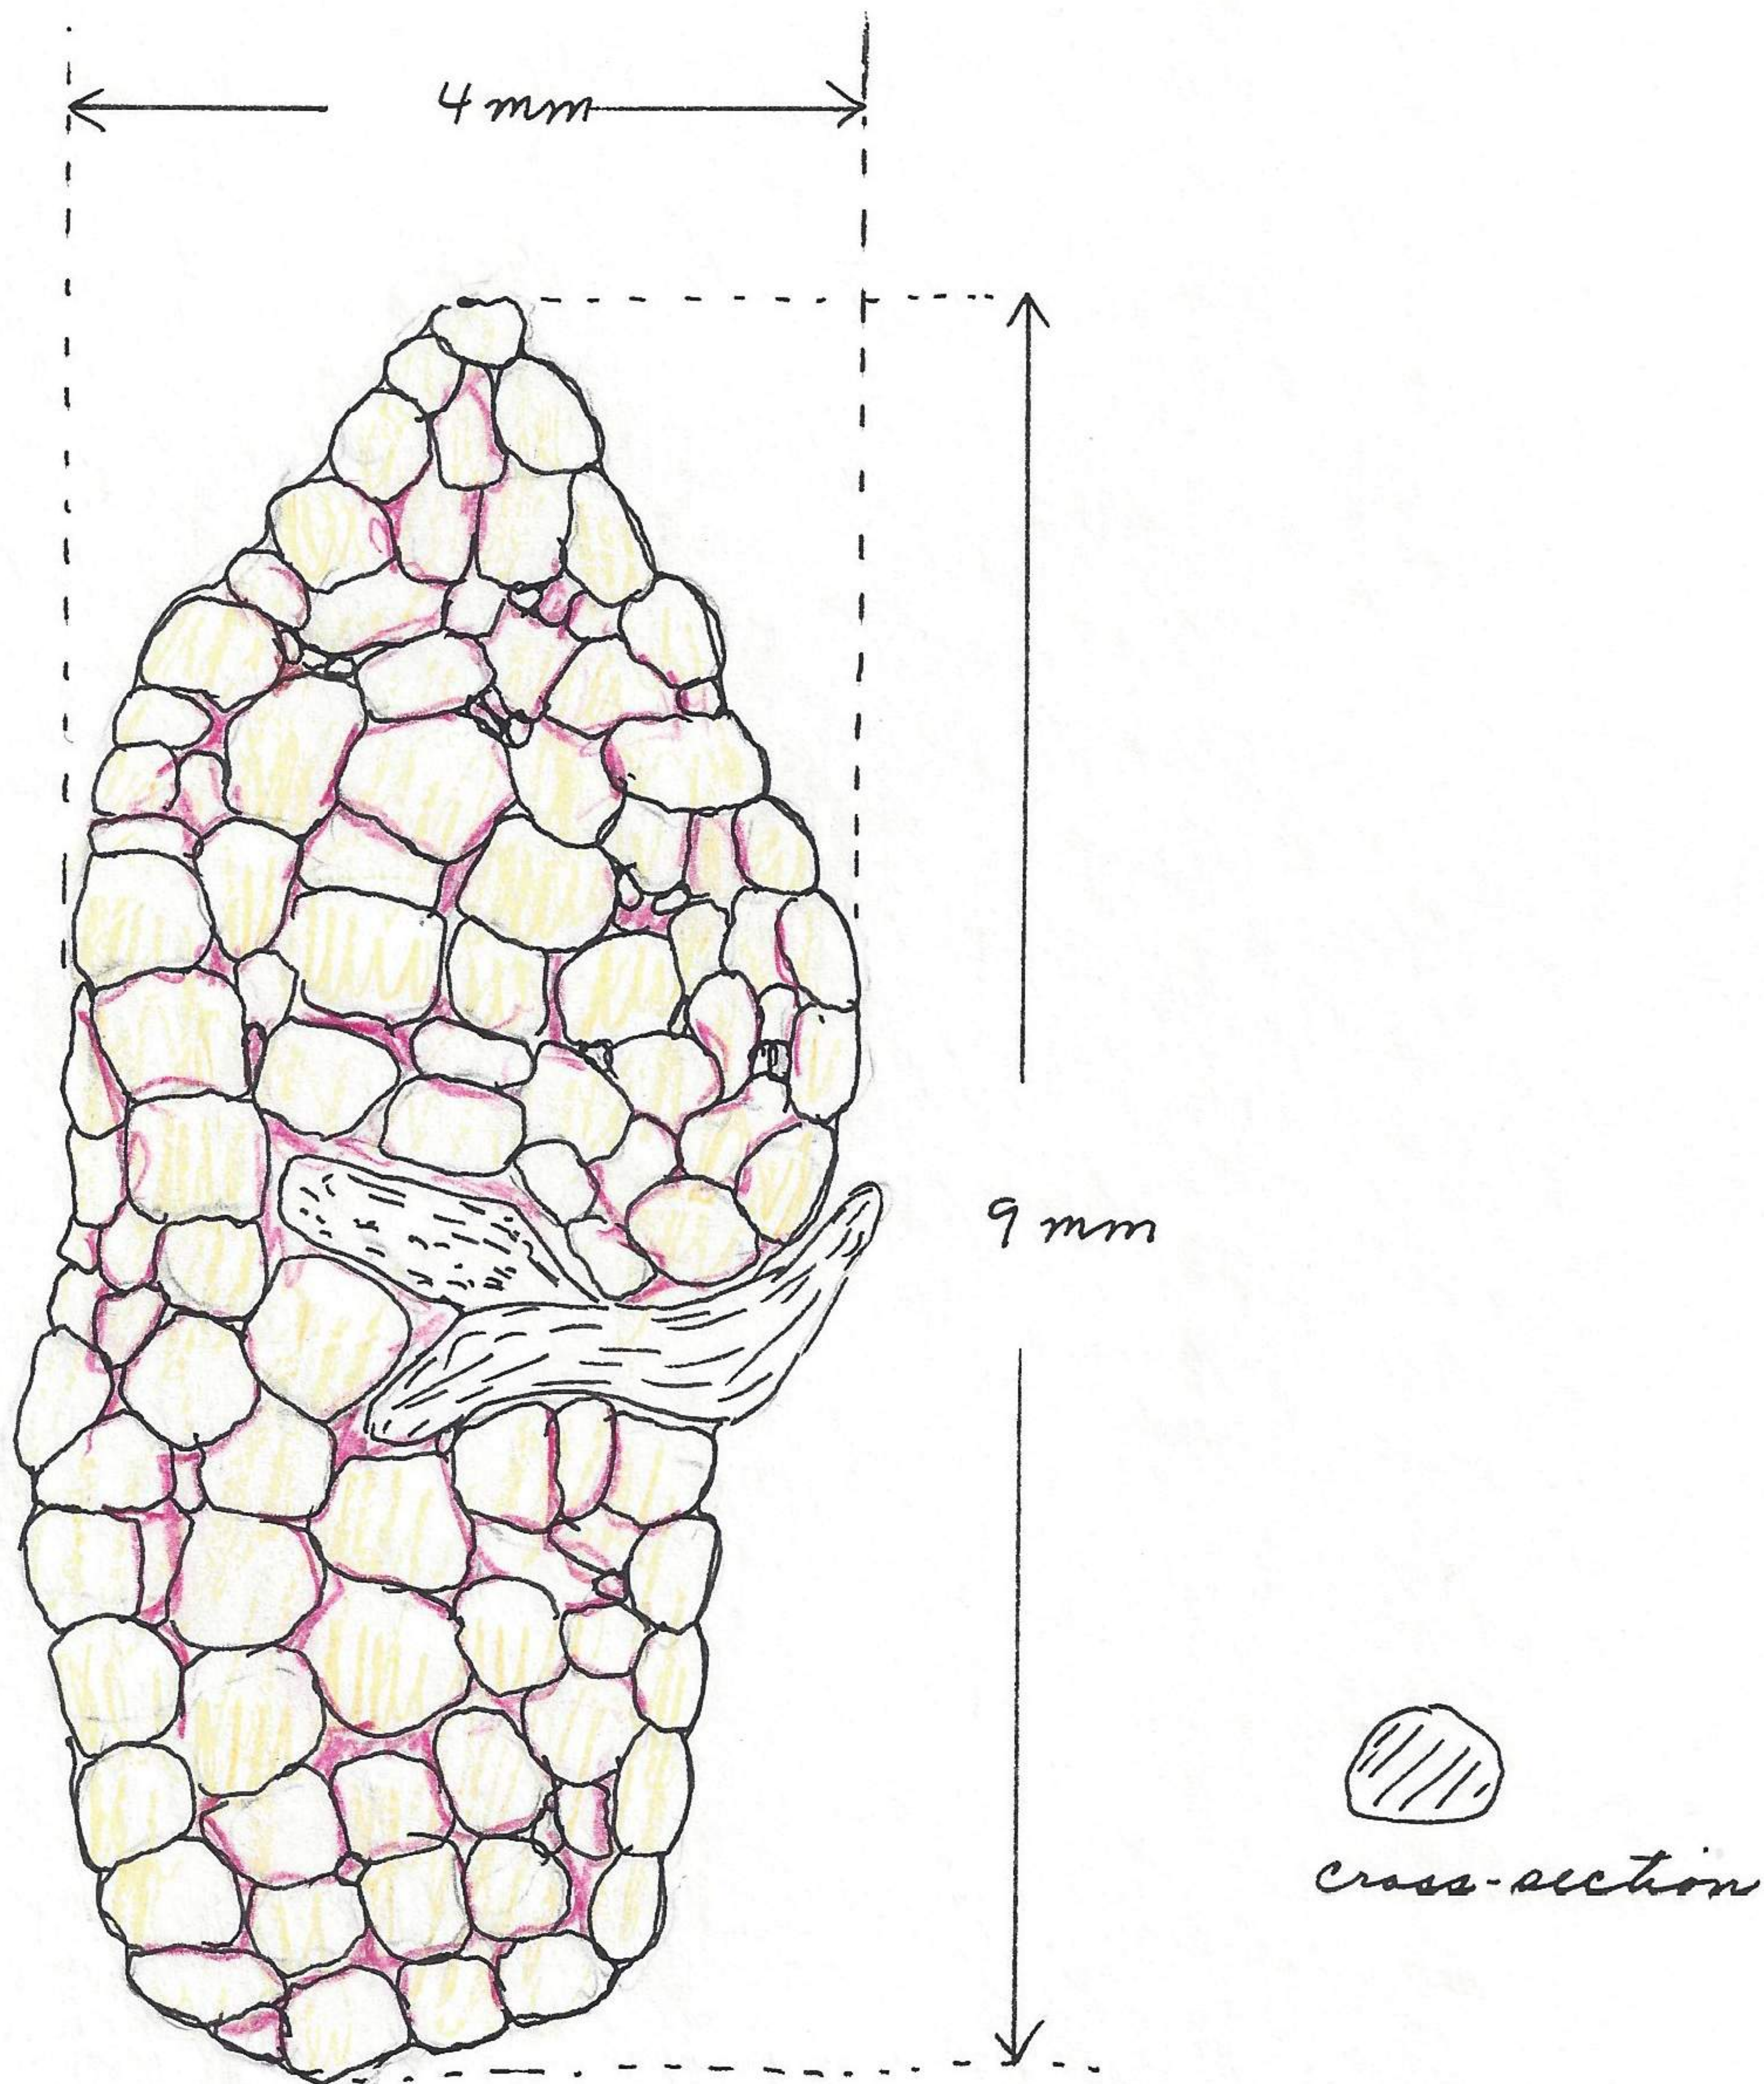

[see next page for proper sequence date ^{nov. 26, 1960} nov. 27, 1960]
 Lawrence, Douglas Co., Kansas.

nov. 27, 1960 [see next page for proper ^{date} sequence]
 James R. and Craig Estes found an Otus asio (601127-1)
 in middle of road at 1620 Tennessee. This owl was
 probably hit by a car last night as at 10:00 A.M. the bird
 was still fresh. Mounted as a museum specimen.

OTUS ASIO (left ovary - comera lucida)
 length 9 mm
 width 4 mm
 largest egg .8 mm

This owl measured 235 total length; and weighed 180 grams.
 Approx. 1 square inch of fat in the aggregate. Gray phase
 screech owls are rarely heard in this neighborhood.
 except during the spring breeding period.