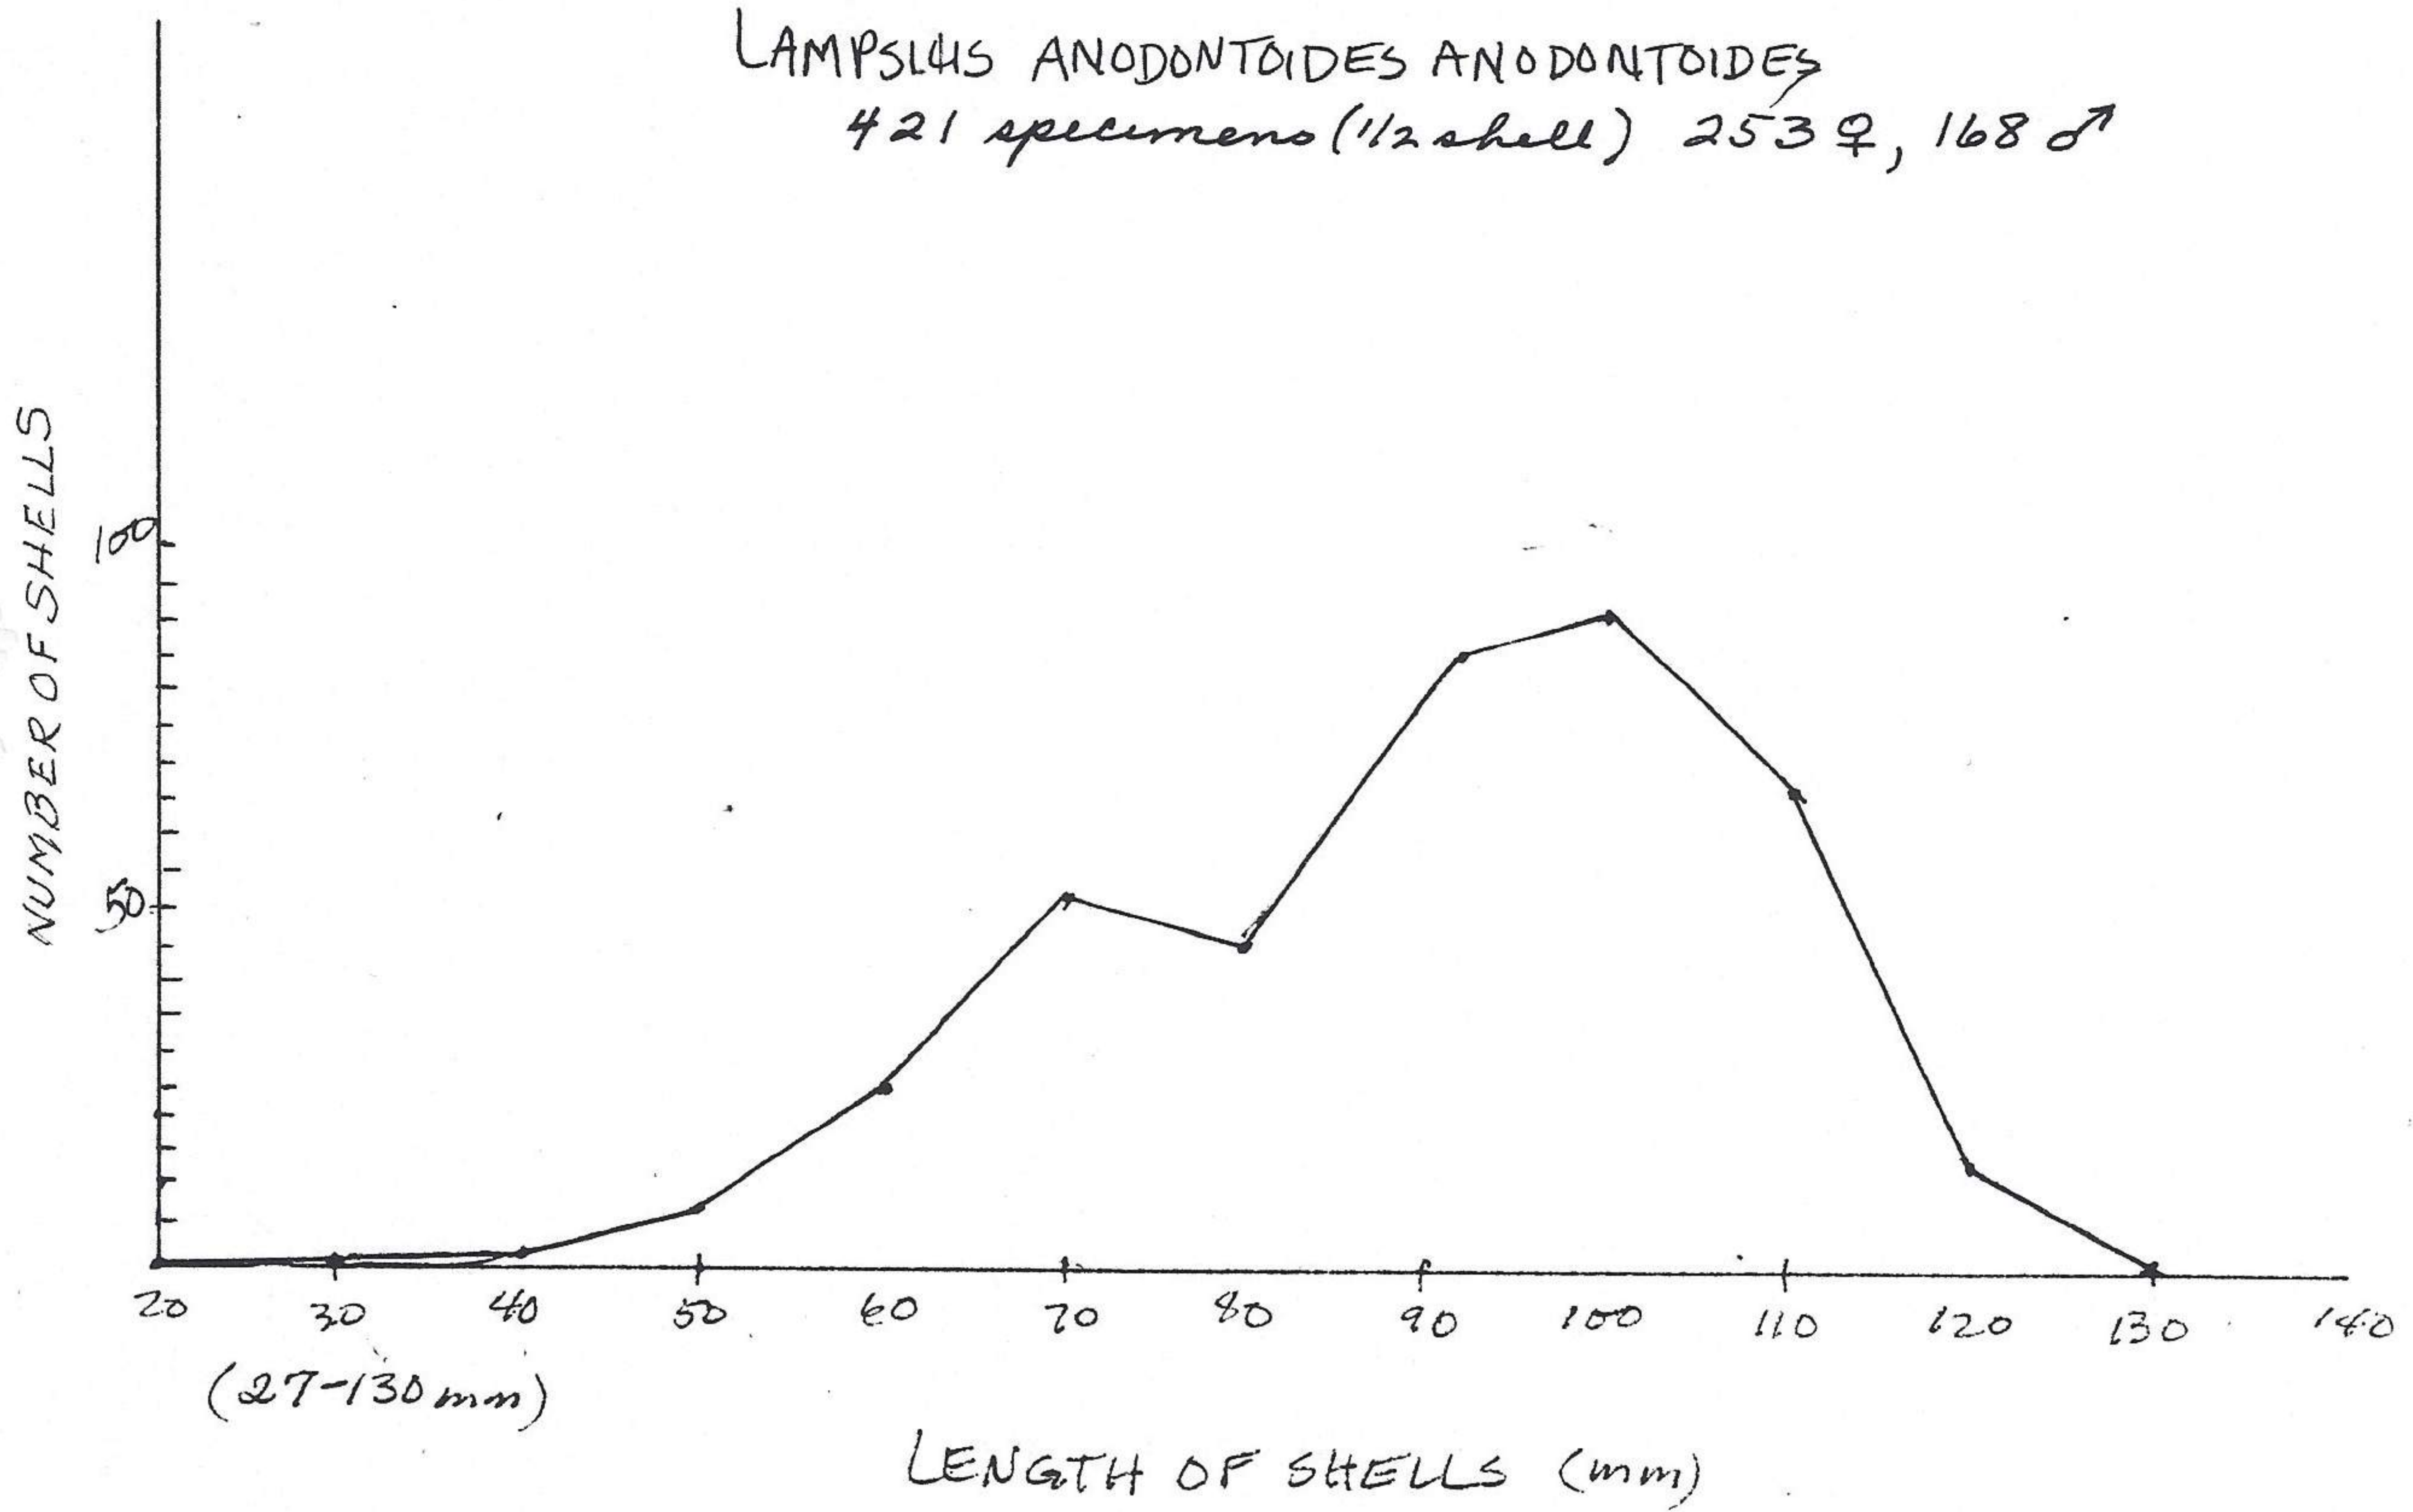

AGE CURVES

1.

LAMPUS ANODONTOIDES ANODONTOIDES
 421 specimens (1/2 shell) 253 ♀, 168 ♂

2.

LASMIGONA COMPLANATA