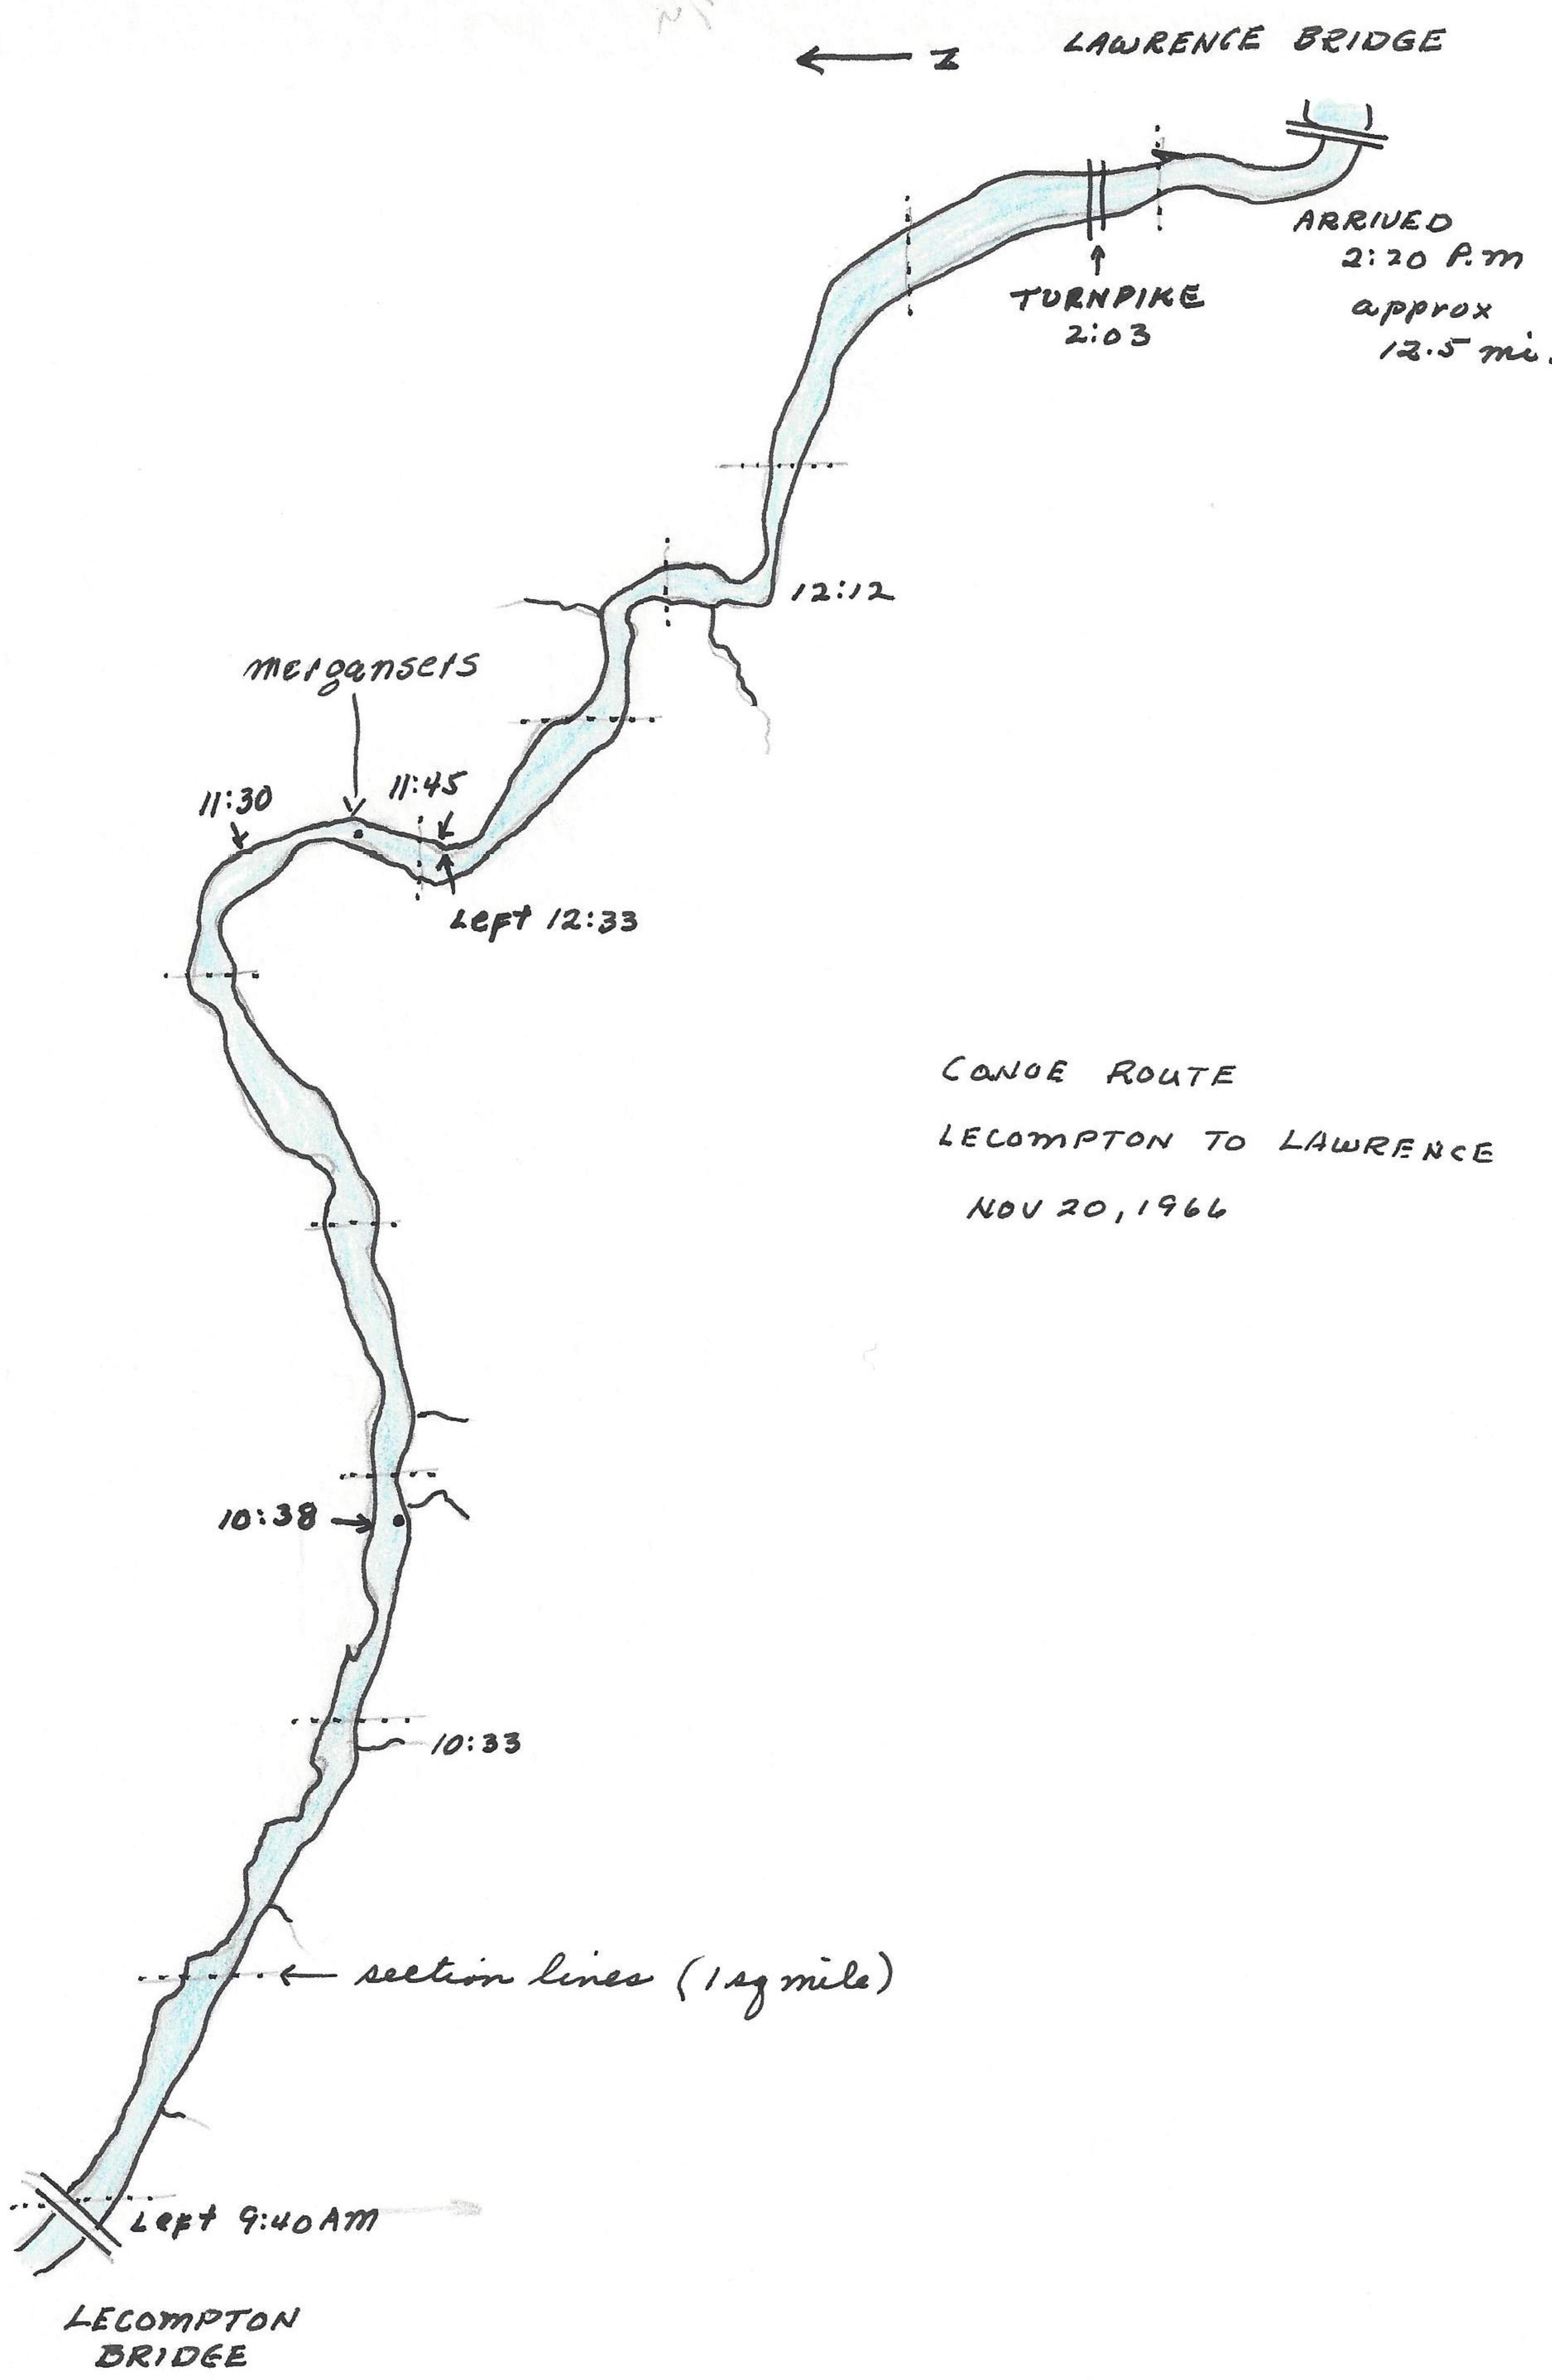

247
239

CANOE ROUTE
 LECOMPTON TO LAWRENCE
 NOV 20, 1966