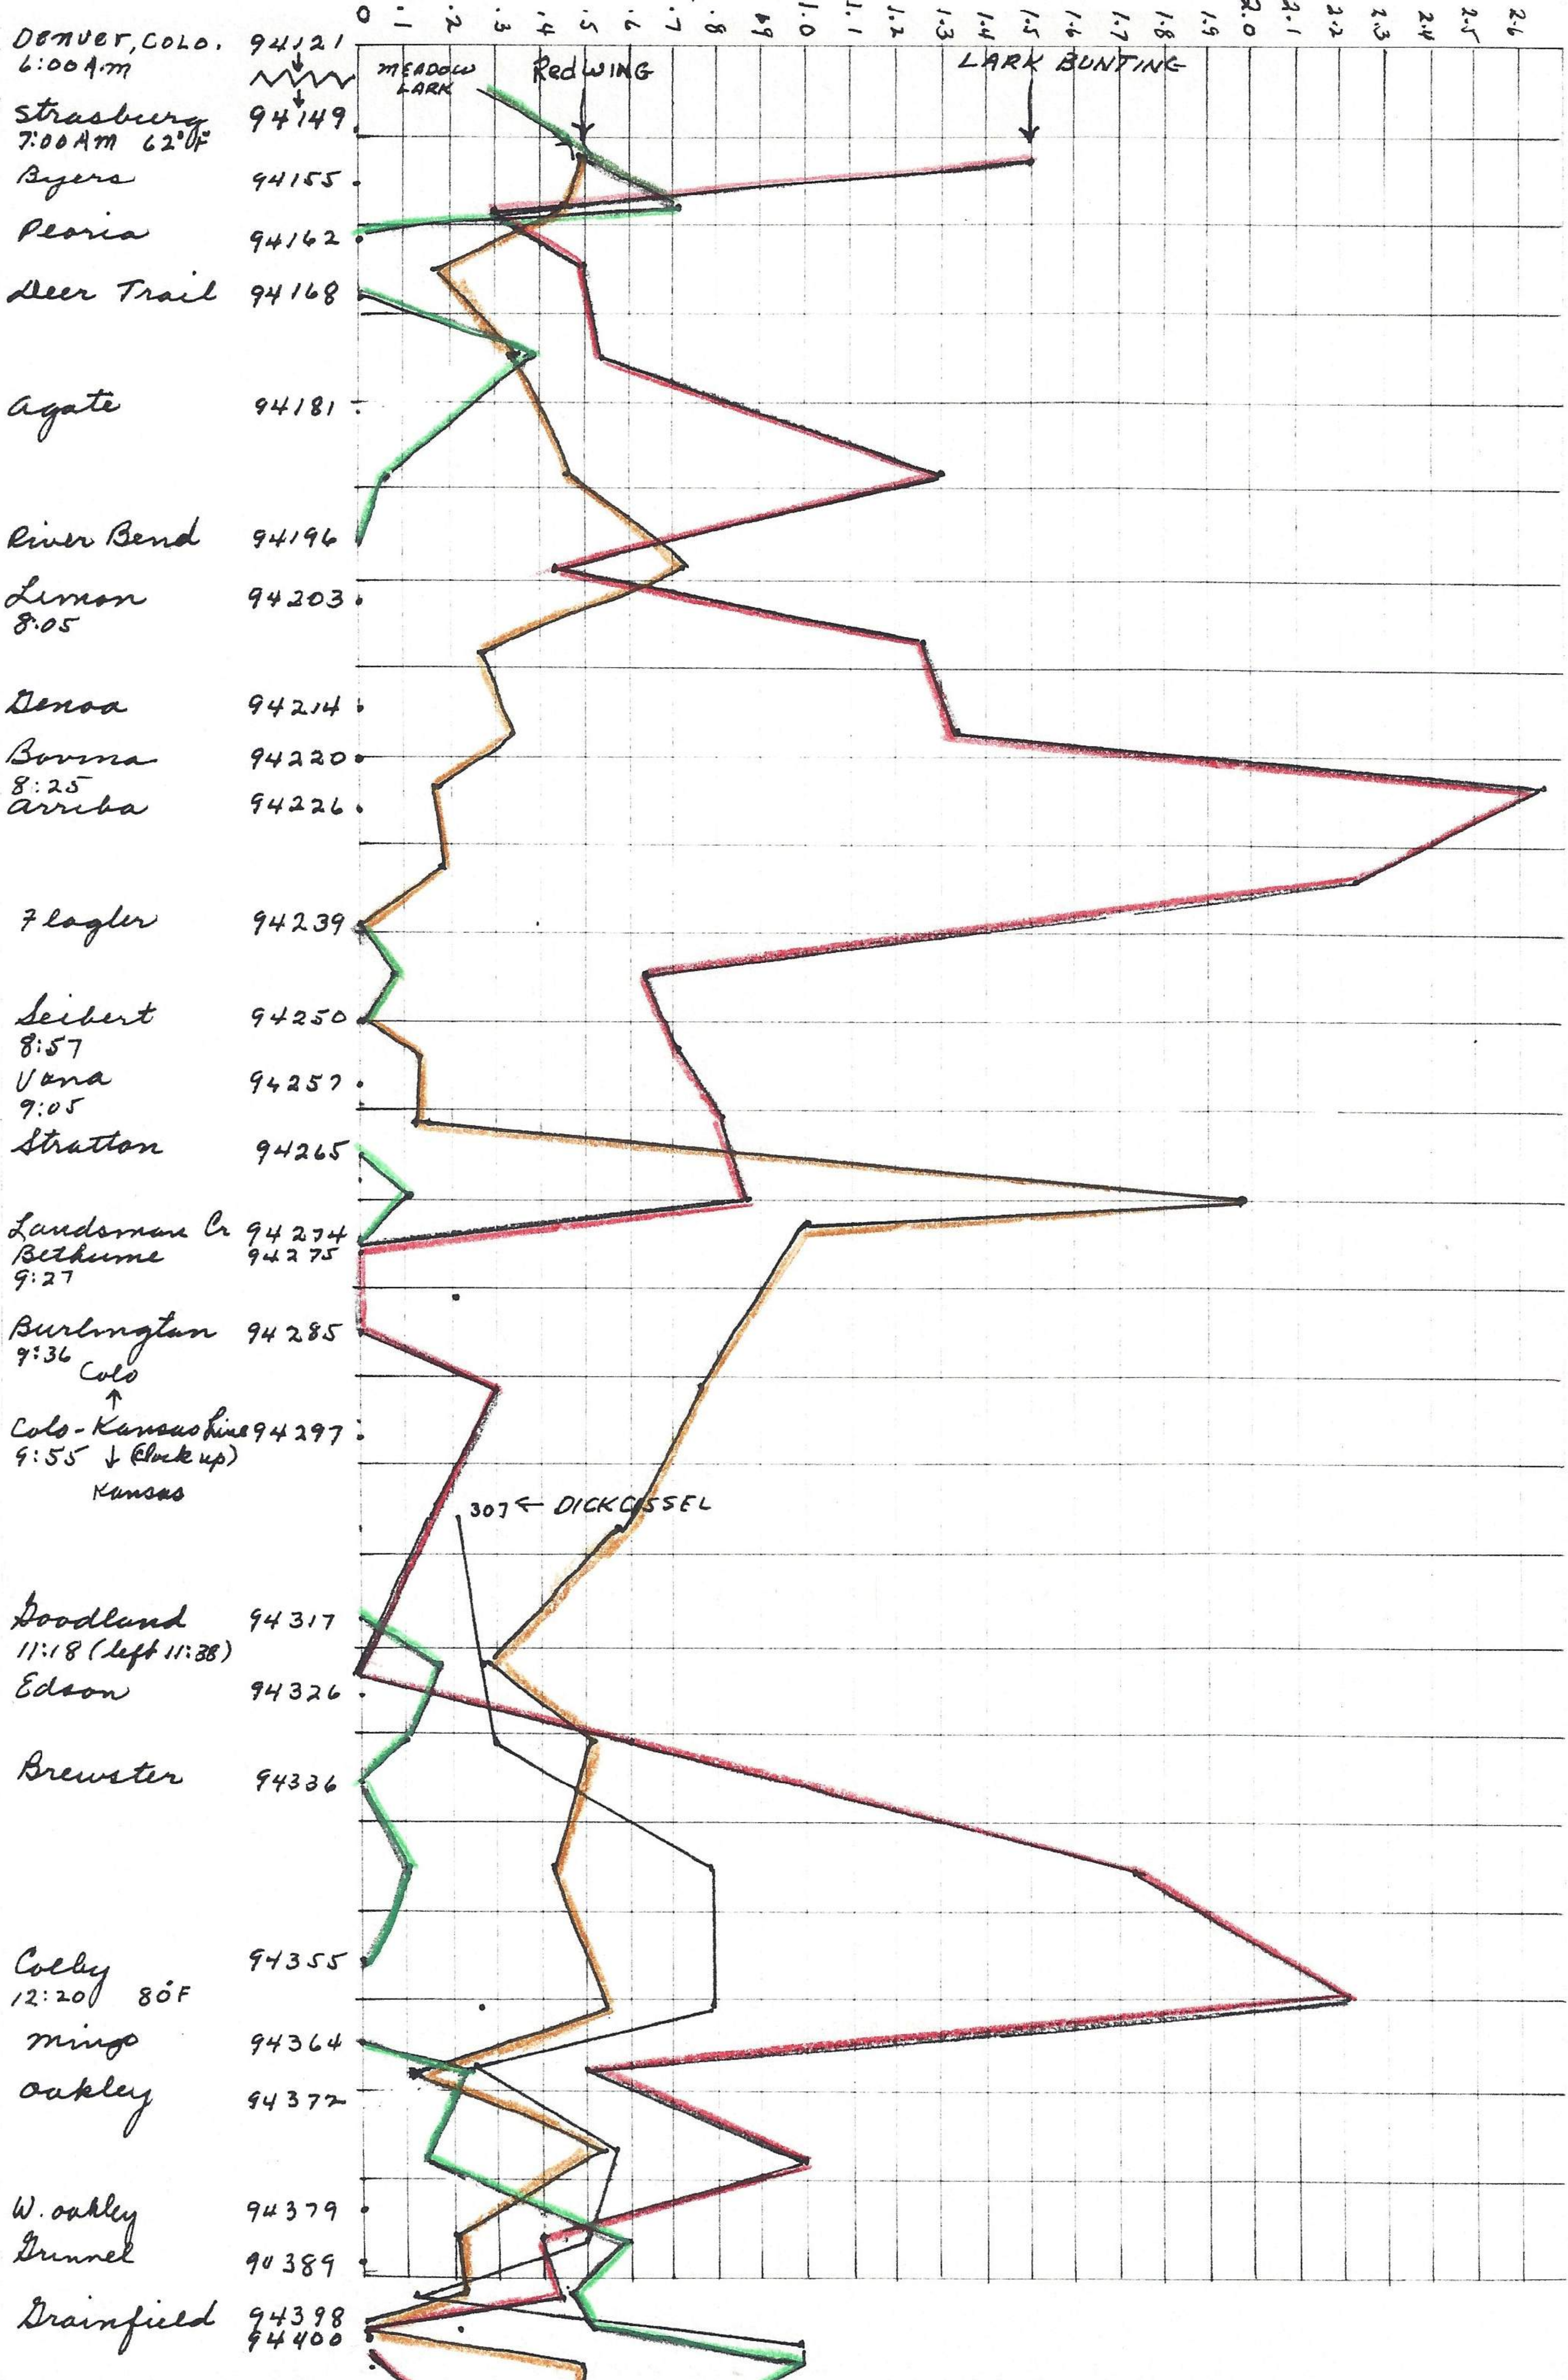

mileage along Interstate 70. mileages at exchanges or turnoff roads. of several exchanges, one nearest main part of city.

numbers of birds per mile

670626-76

307 ← DICKCISSEL