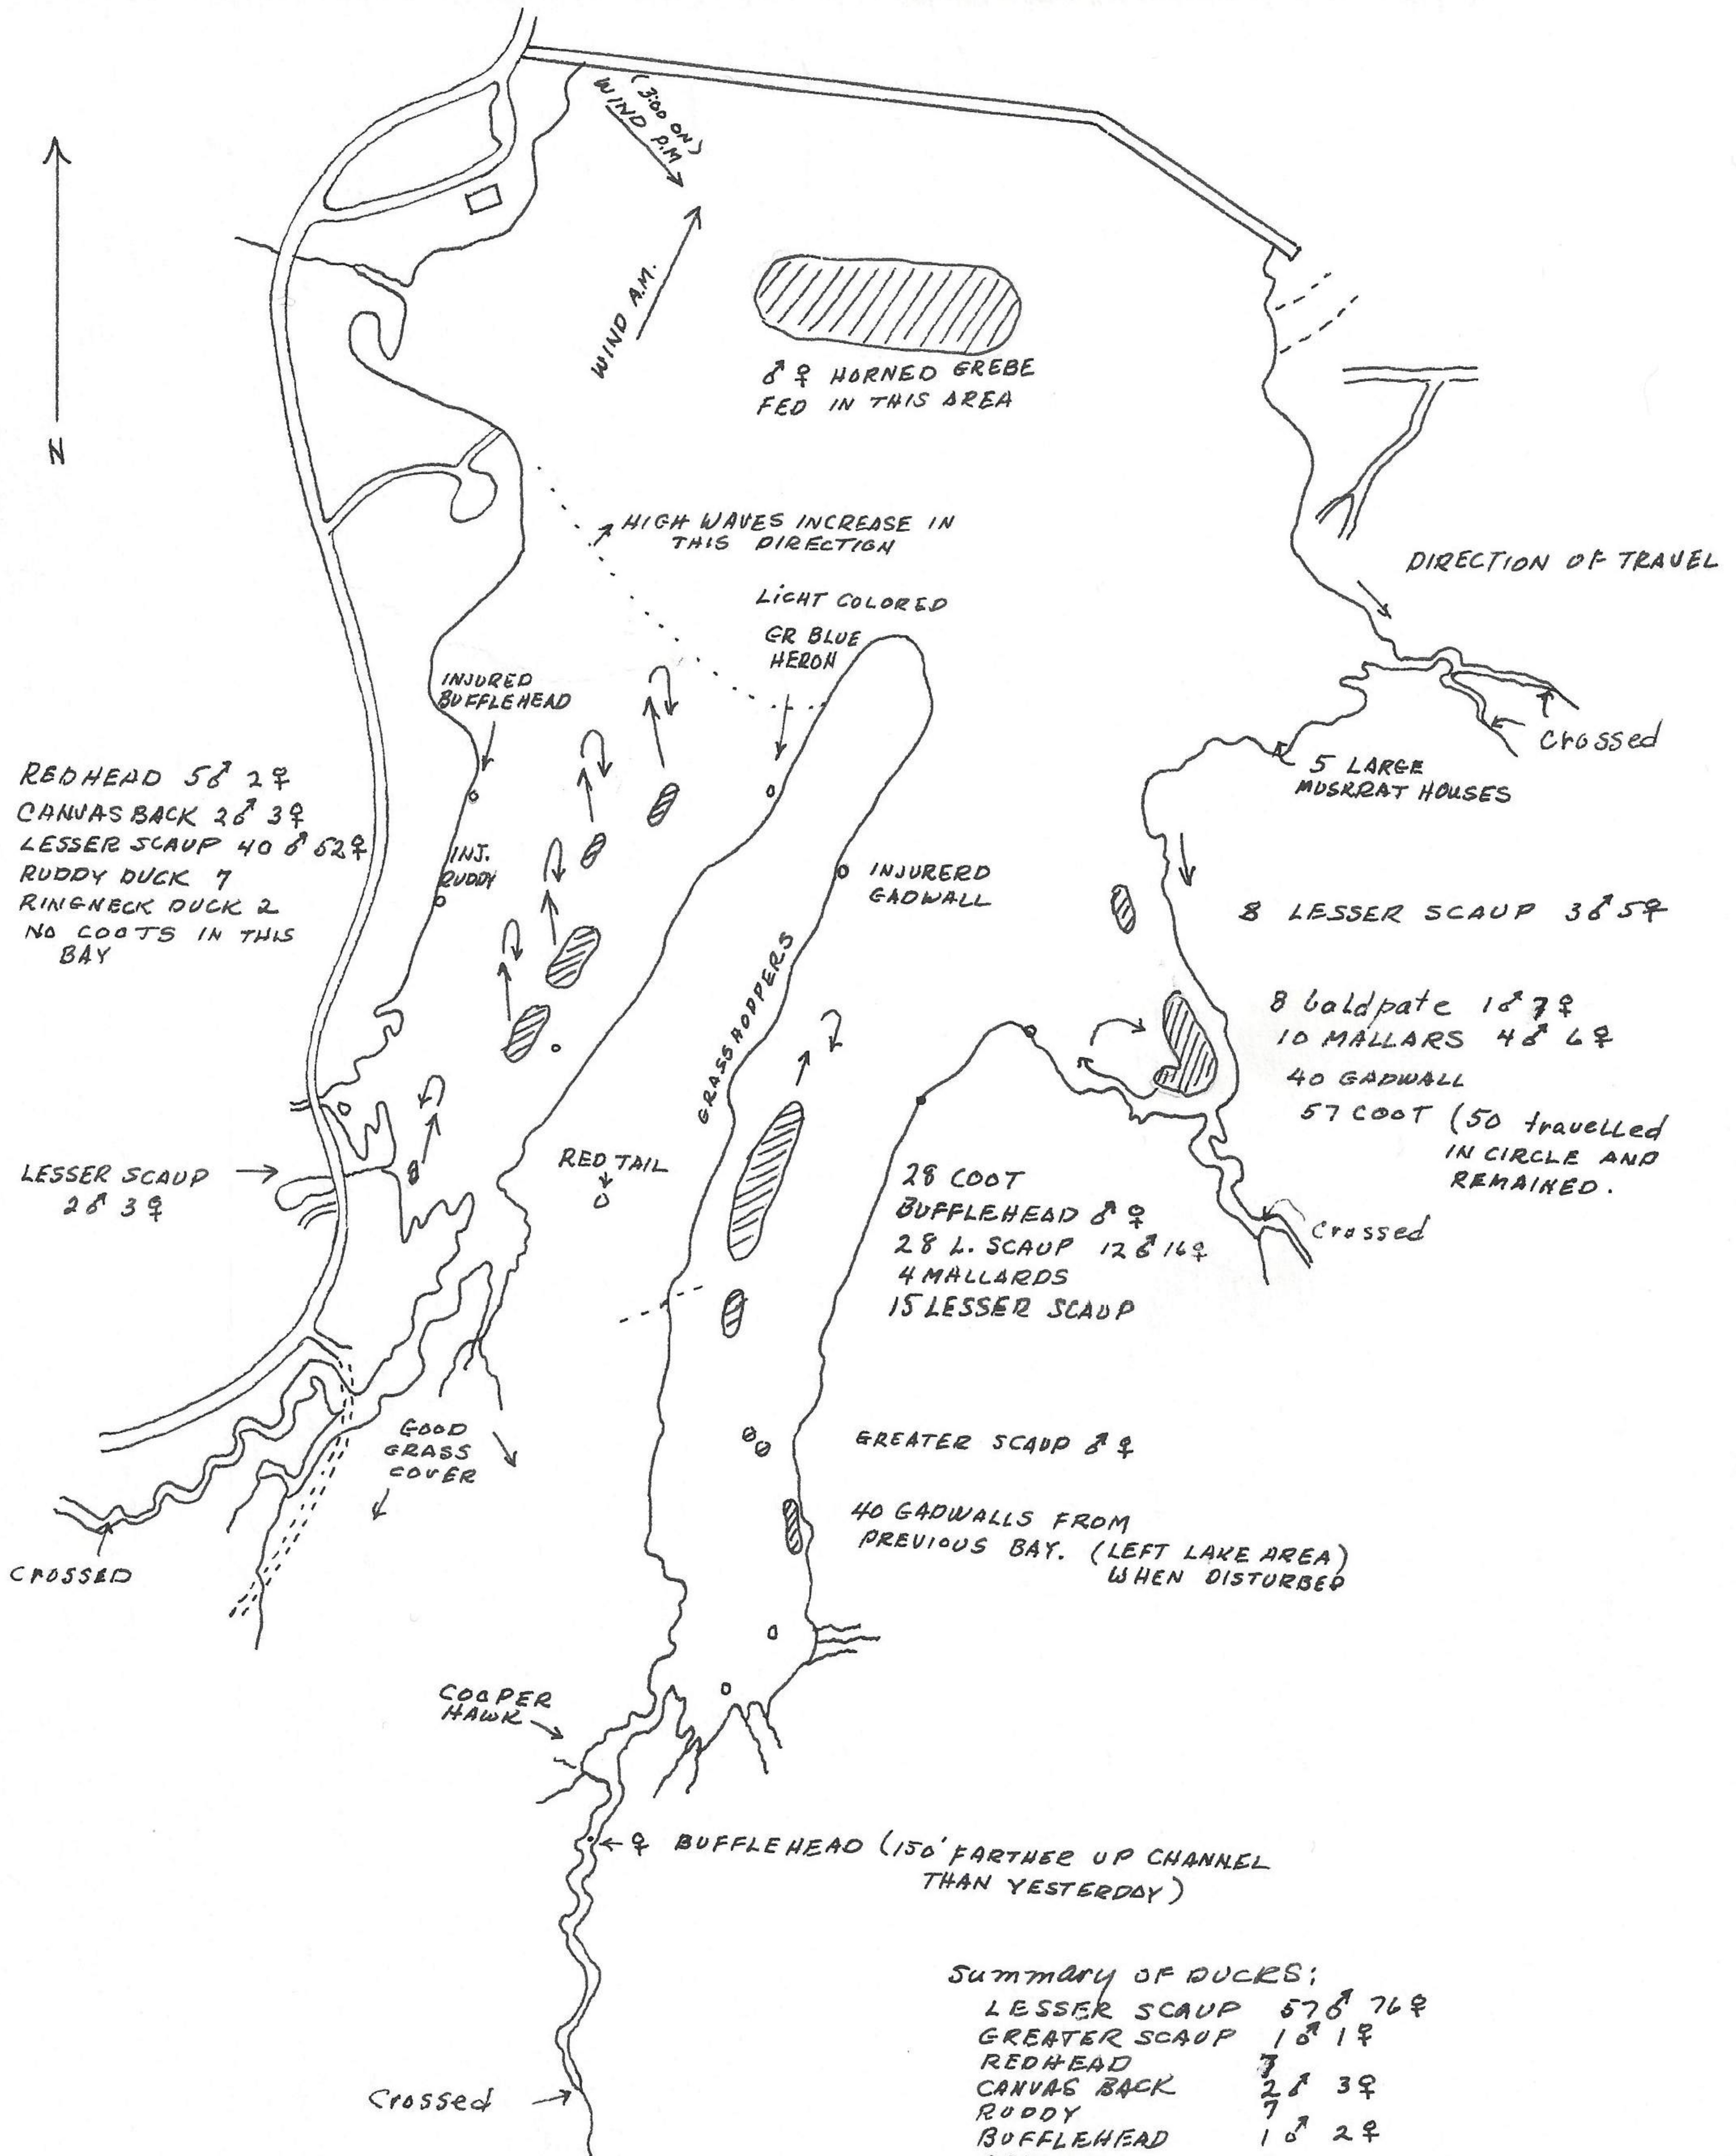

(cont)

38 CROWS  
2 REDTAILS

SUMMARY OF DUCKS:

LESSER SCAUP	57♂ 76♀
GREATER SCAUP	1♂ 1♀
REDHEAD	7
CANVAS BACK	2♂ 3♀
RUDDY	7
BUFFLEHEAD	1♂ 2♀
GADWALL	40
MALLARD	14
RINGNECK	2
COOT	78
HORNED GREBE	1♂ 1♀
BALDPATE	1♂ 7♀