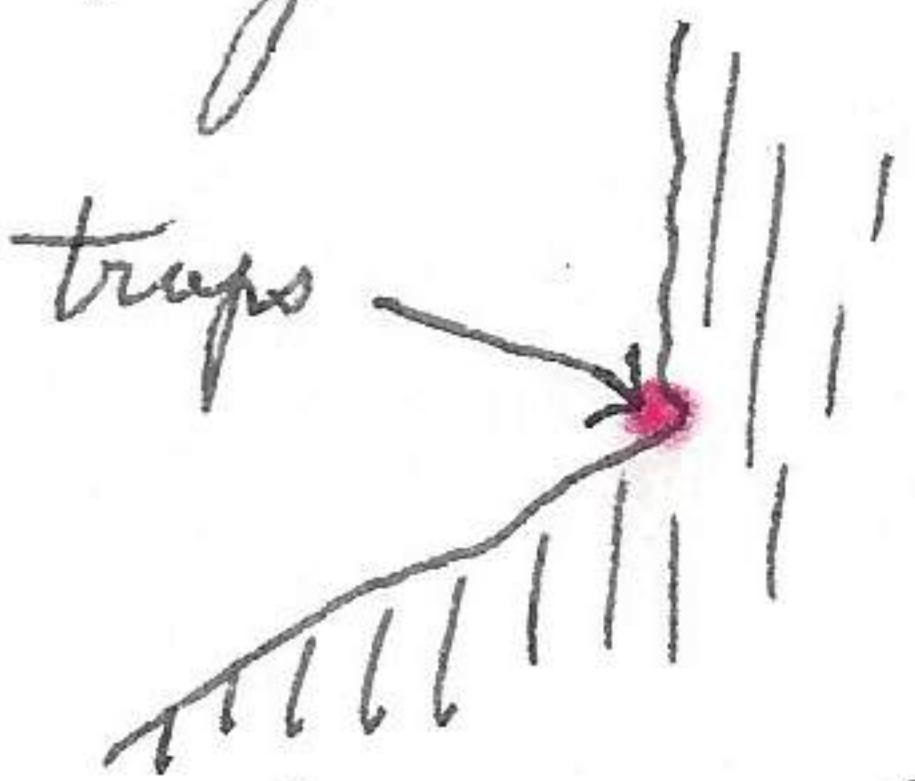

680819-119

Mouth Rock Canyon, 5600 ft., Utah Co., Utah.

Aug. 19, 1968

Set 50 traps along base of Pre-Cambrian-Cambrian contact from near floor of canyon at eastern extension to near valley contact above and to the west. For the most part the settings were under overhanging protection and soil dry and powdery. At one point the recess of an overhang supported standing water, mosses and other shade-water types of vegetation. These areas should be checked for Indian habitation. In one of these overhangs collected a Tadarida mexicana, no 680819-1. It was dead and being consumed by 12 yellow wasps. It measured 106-39-10-14-9 gms. Other bats were flying in canyon at late twilight. Another Tadarida mexicana was found dead on window ledge at 255 E 1st So in Provo.

A third Peromyscus boylii had been stunned by the trap but when approached ran into rocks at base of cliff. It was gray in pelage. The cave at highest point of pre-Cambrian tillite and Cambrian has standing water at back of cave and green vegetation. This cave is a vantage point for view up canyon as well as down canyon & valley beyond. All traps were set at contact with slopes and perpendicular cliffs. There are other cliffs at higher elevations and also at contact with canyon floor higher in Rock Canyon.

Seven Steller's jays in one group in scrub oaks on N side of canyon below cliffs. They remained in area. Several hummingbirds at mouth of canyon, especially near base of cliffs above canyon floor. The elevation at mouth of canyon where cliff converge on floor is 5270 ft.

Rock Canyon, 5780 ft., Utah Co., Utah

Aug. 20, 1968

James Robert, Annette C., Mary, Annette P.M. and I hiked up Rock Canyon to check on extent of pictograph writing on walls