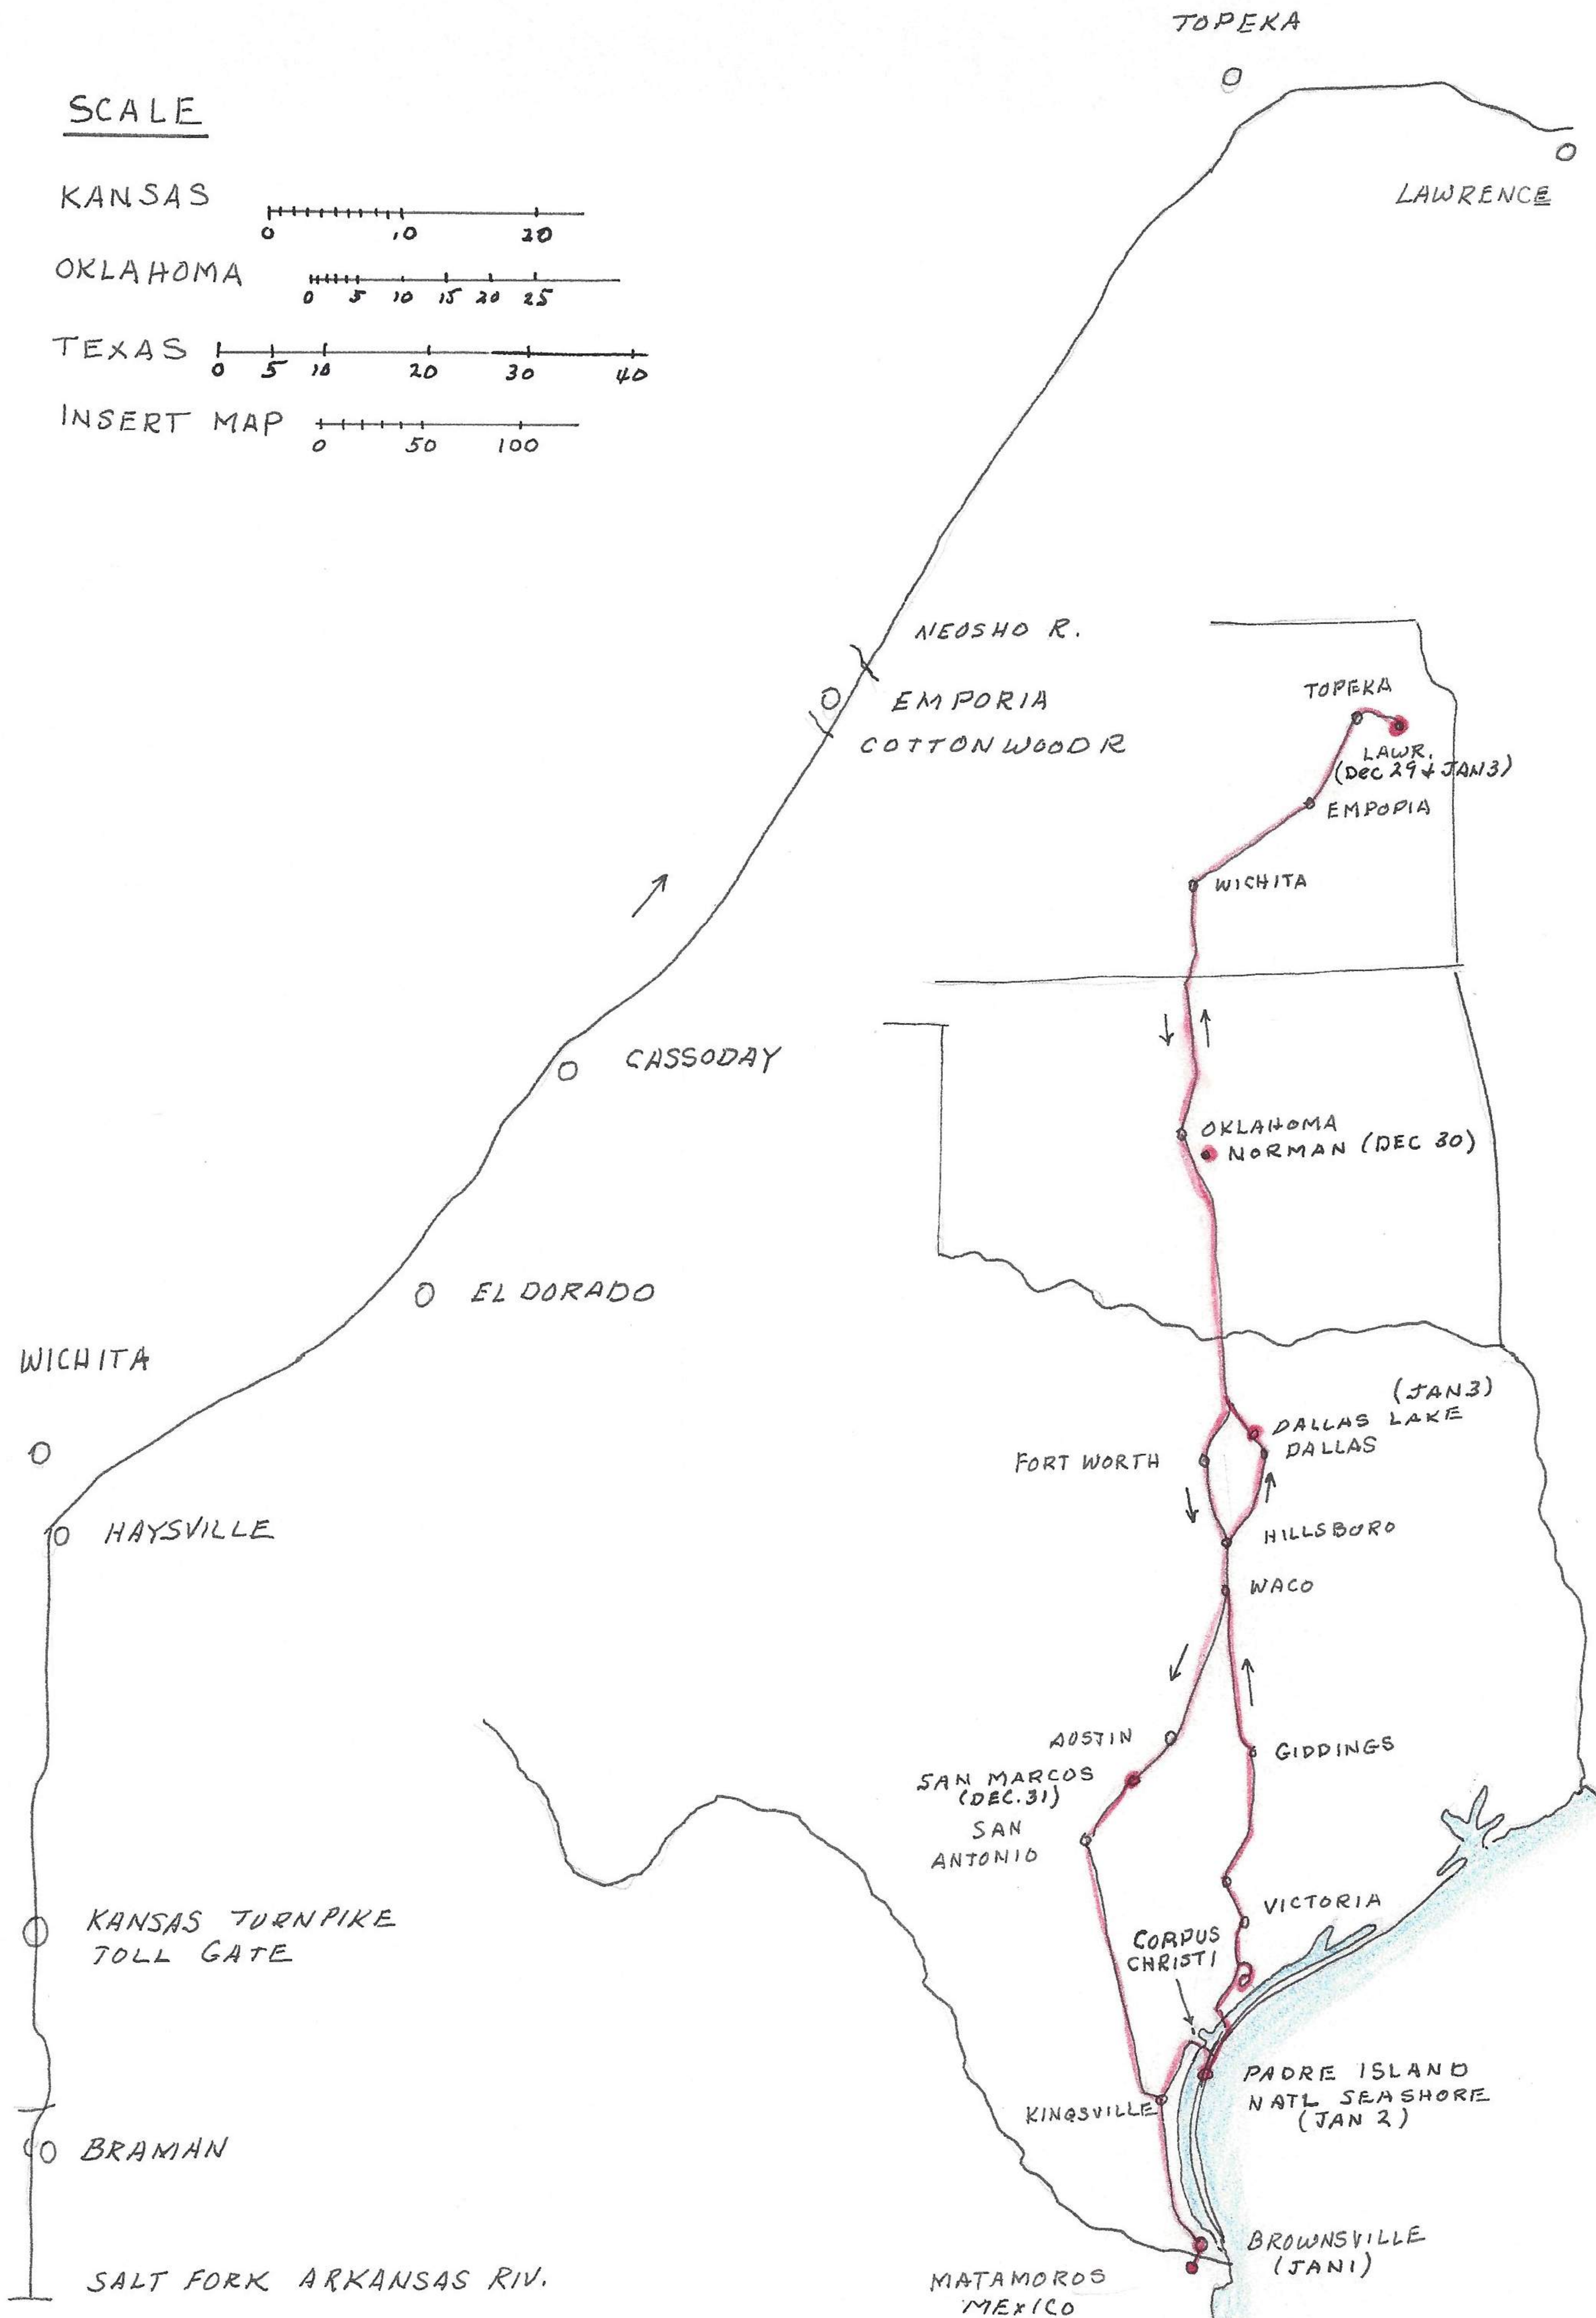

9-75

SCALE

KANSAS

OKLAHOMA

TEXAS

INSERT MAP

TOPEKA

LAWRENCE

OKLAHOMA

NORMAN (DEC 30)

EL DORADO

WICHITA

○

HAYSVILLE

FORT WORTH

(JAN 3)

DALLAS LAKE

DALLAS

HILLSBORO

WACO

AUSTIN

SAN MARCOS

(DEC. 31)

SAN ANTONIO

(JAN 1)

KANSAS TURNPIKE
TOLL GATE

BRAMAN

SALT FORK ARKANSAS RIV.

MATAMOROS

MEXICO