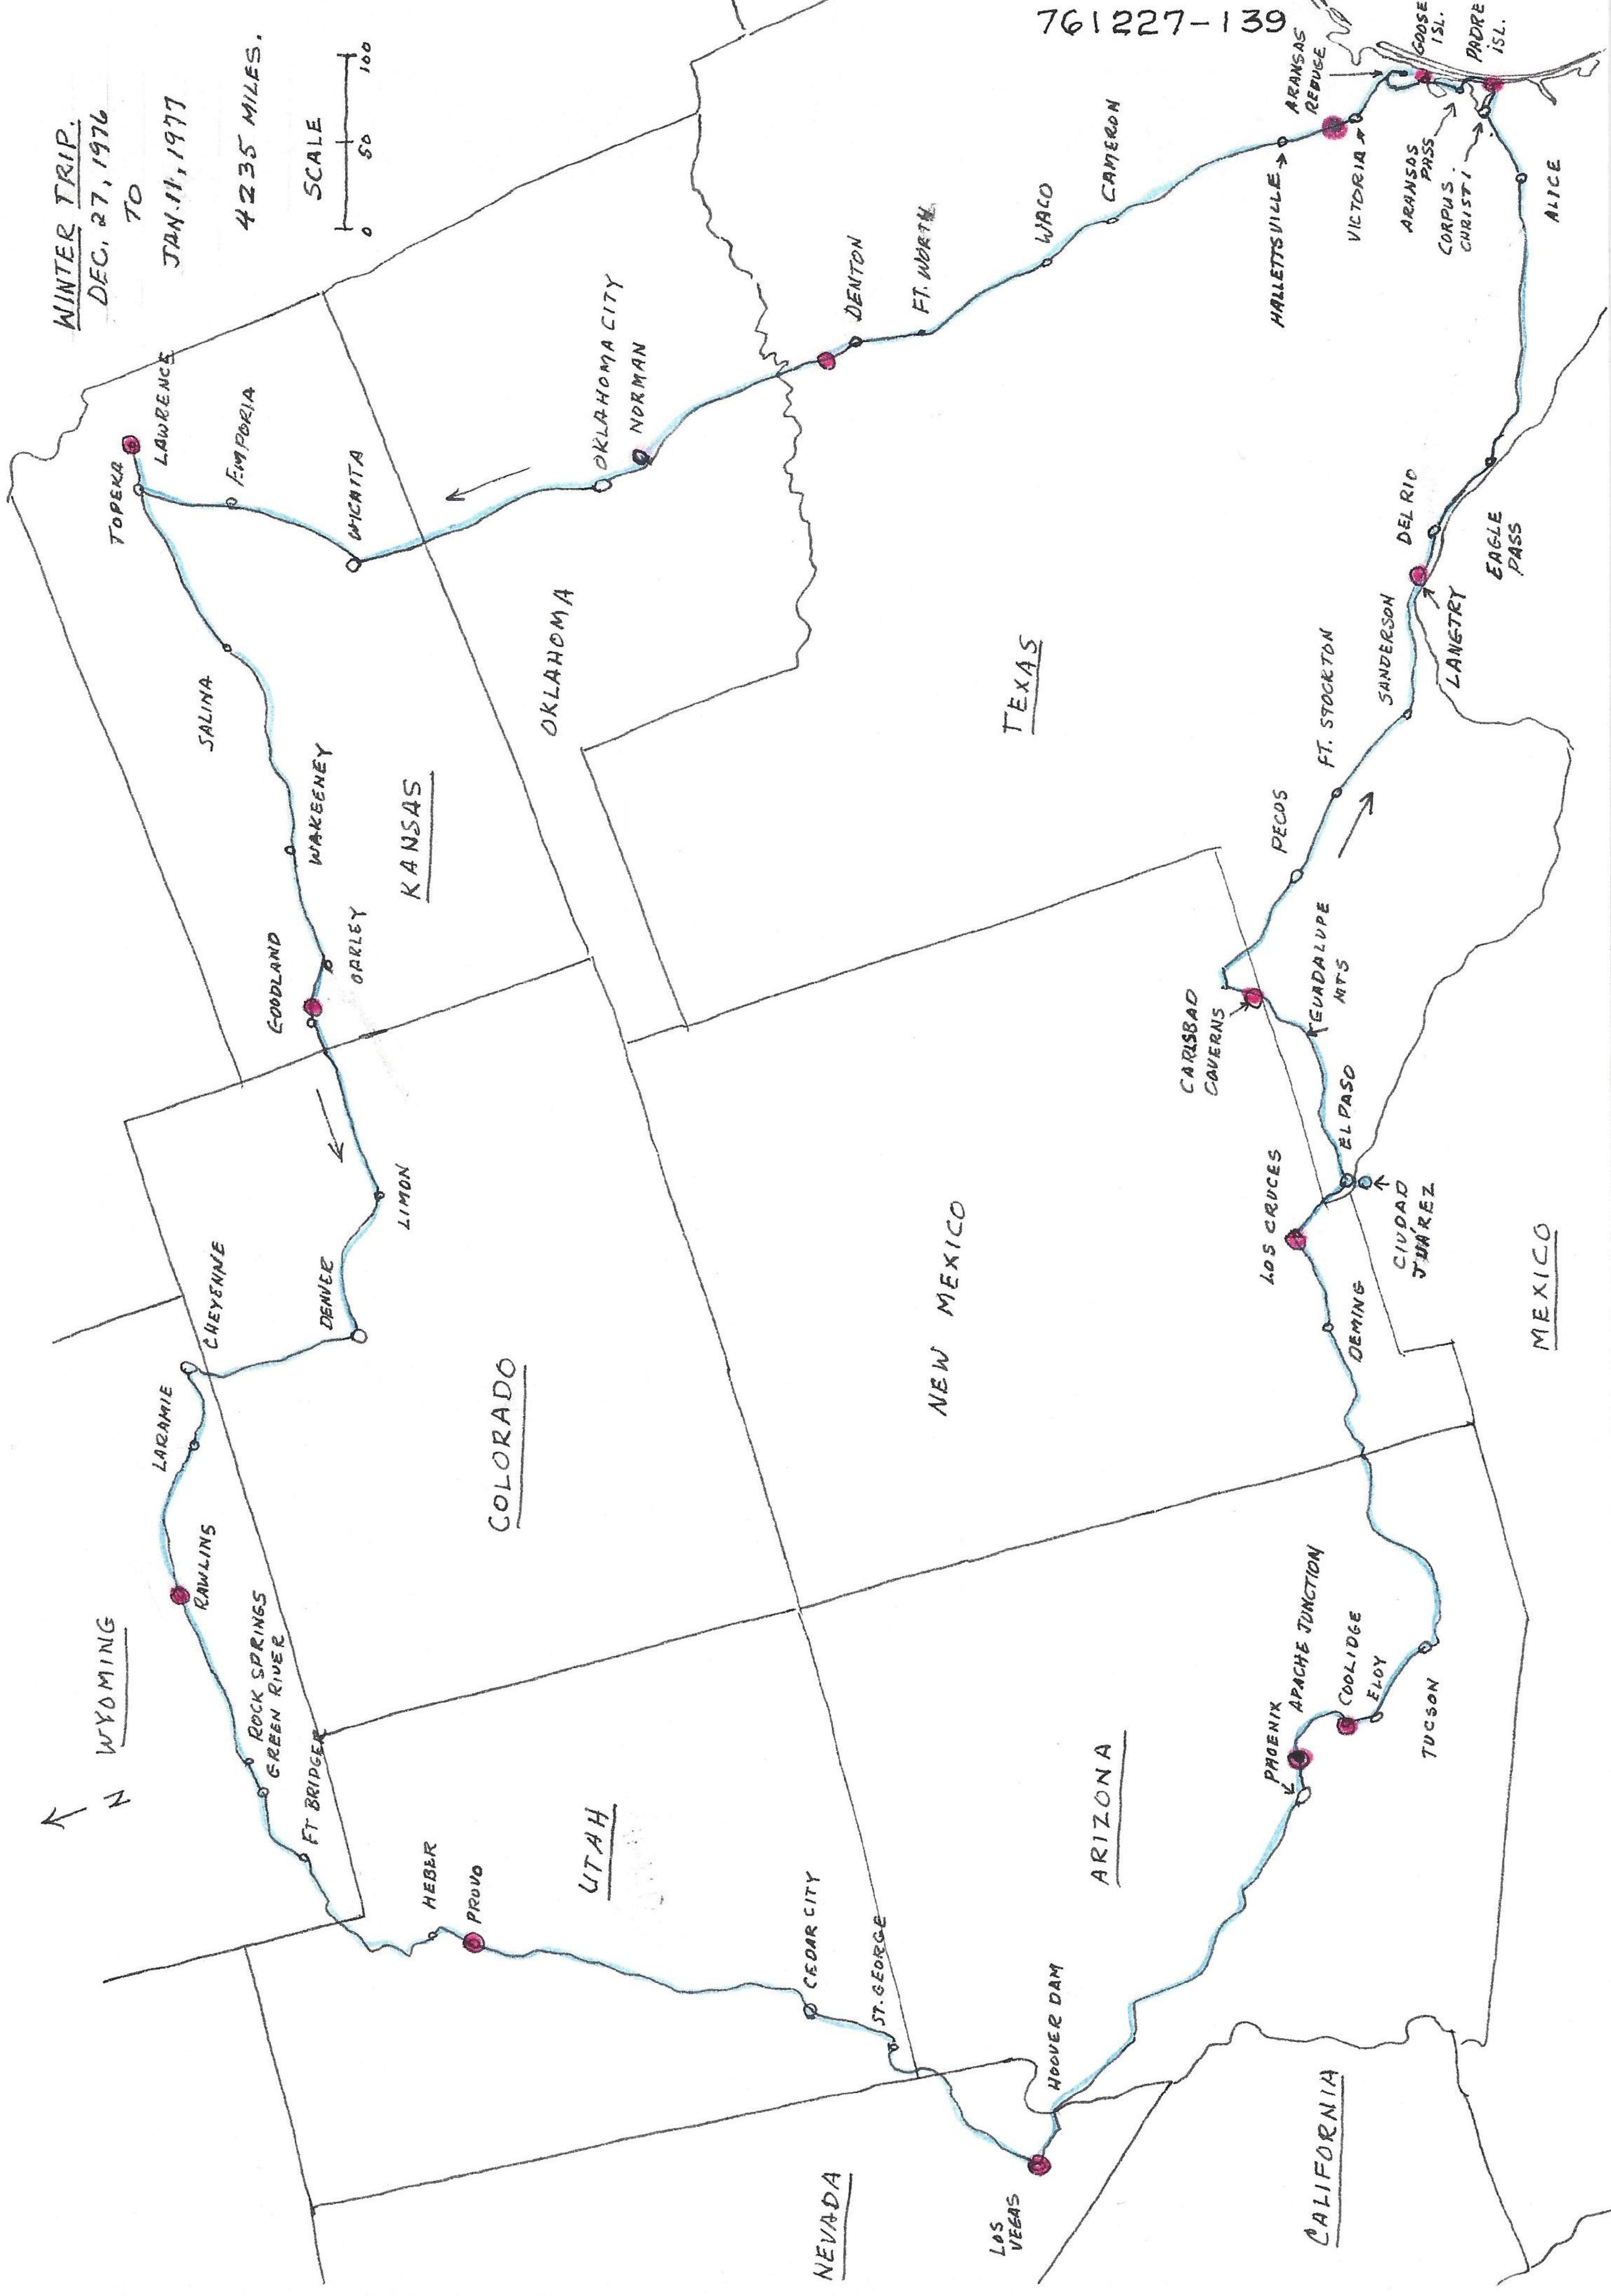

WINTER TRIP.
DEC. 27, 1976
TO
JAN. 11, 1977

4235 MILES.

WYOMING

LARAMIE

RAWLINS

ROCK SPRINGS
GREEN RIVER

FT BRIDGER

HEBER

PROVO

UTAH

CEGAR CITY

ST. GEORGE

HOOVER DAM

LOS VEGAS

ARIZONA

PHOENIX

APACHE JUNCTION

COOLIDGE

ELOY

TUCSON

COLORADO

CHEYENNE

DENVER

LIMON

CARLSBAD CAVERNS

LOS CRUCES

EL PASO

DEMING

CIUDAD JUAREZ

TEUADALUPE MTS

PECOS

FT. STOCKTON