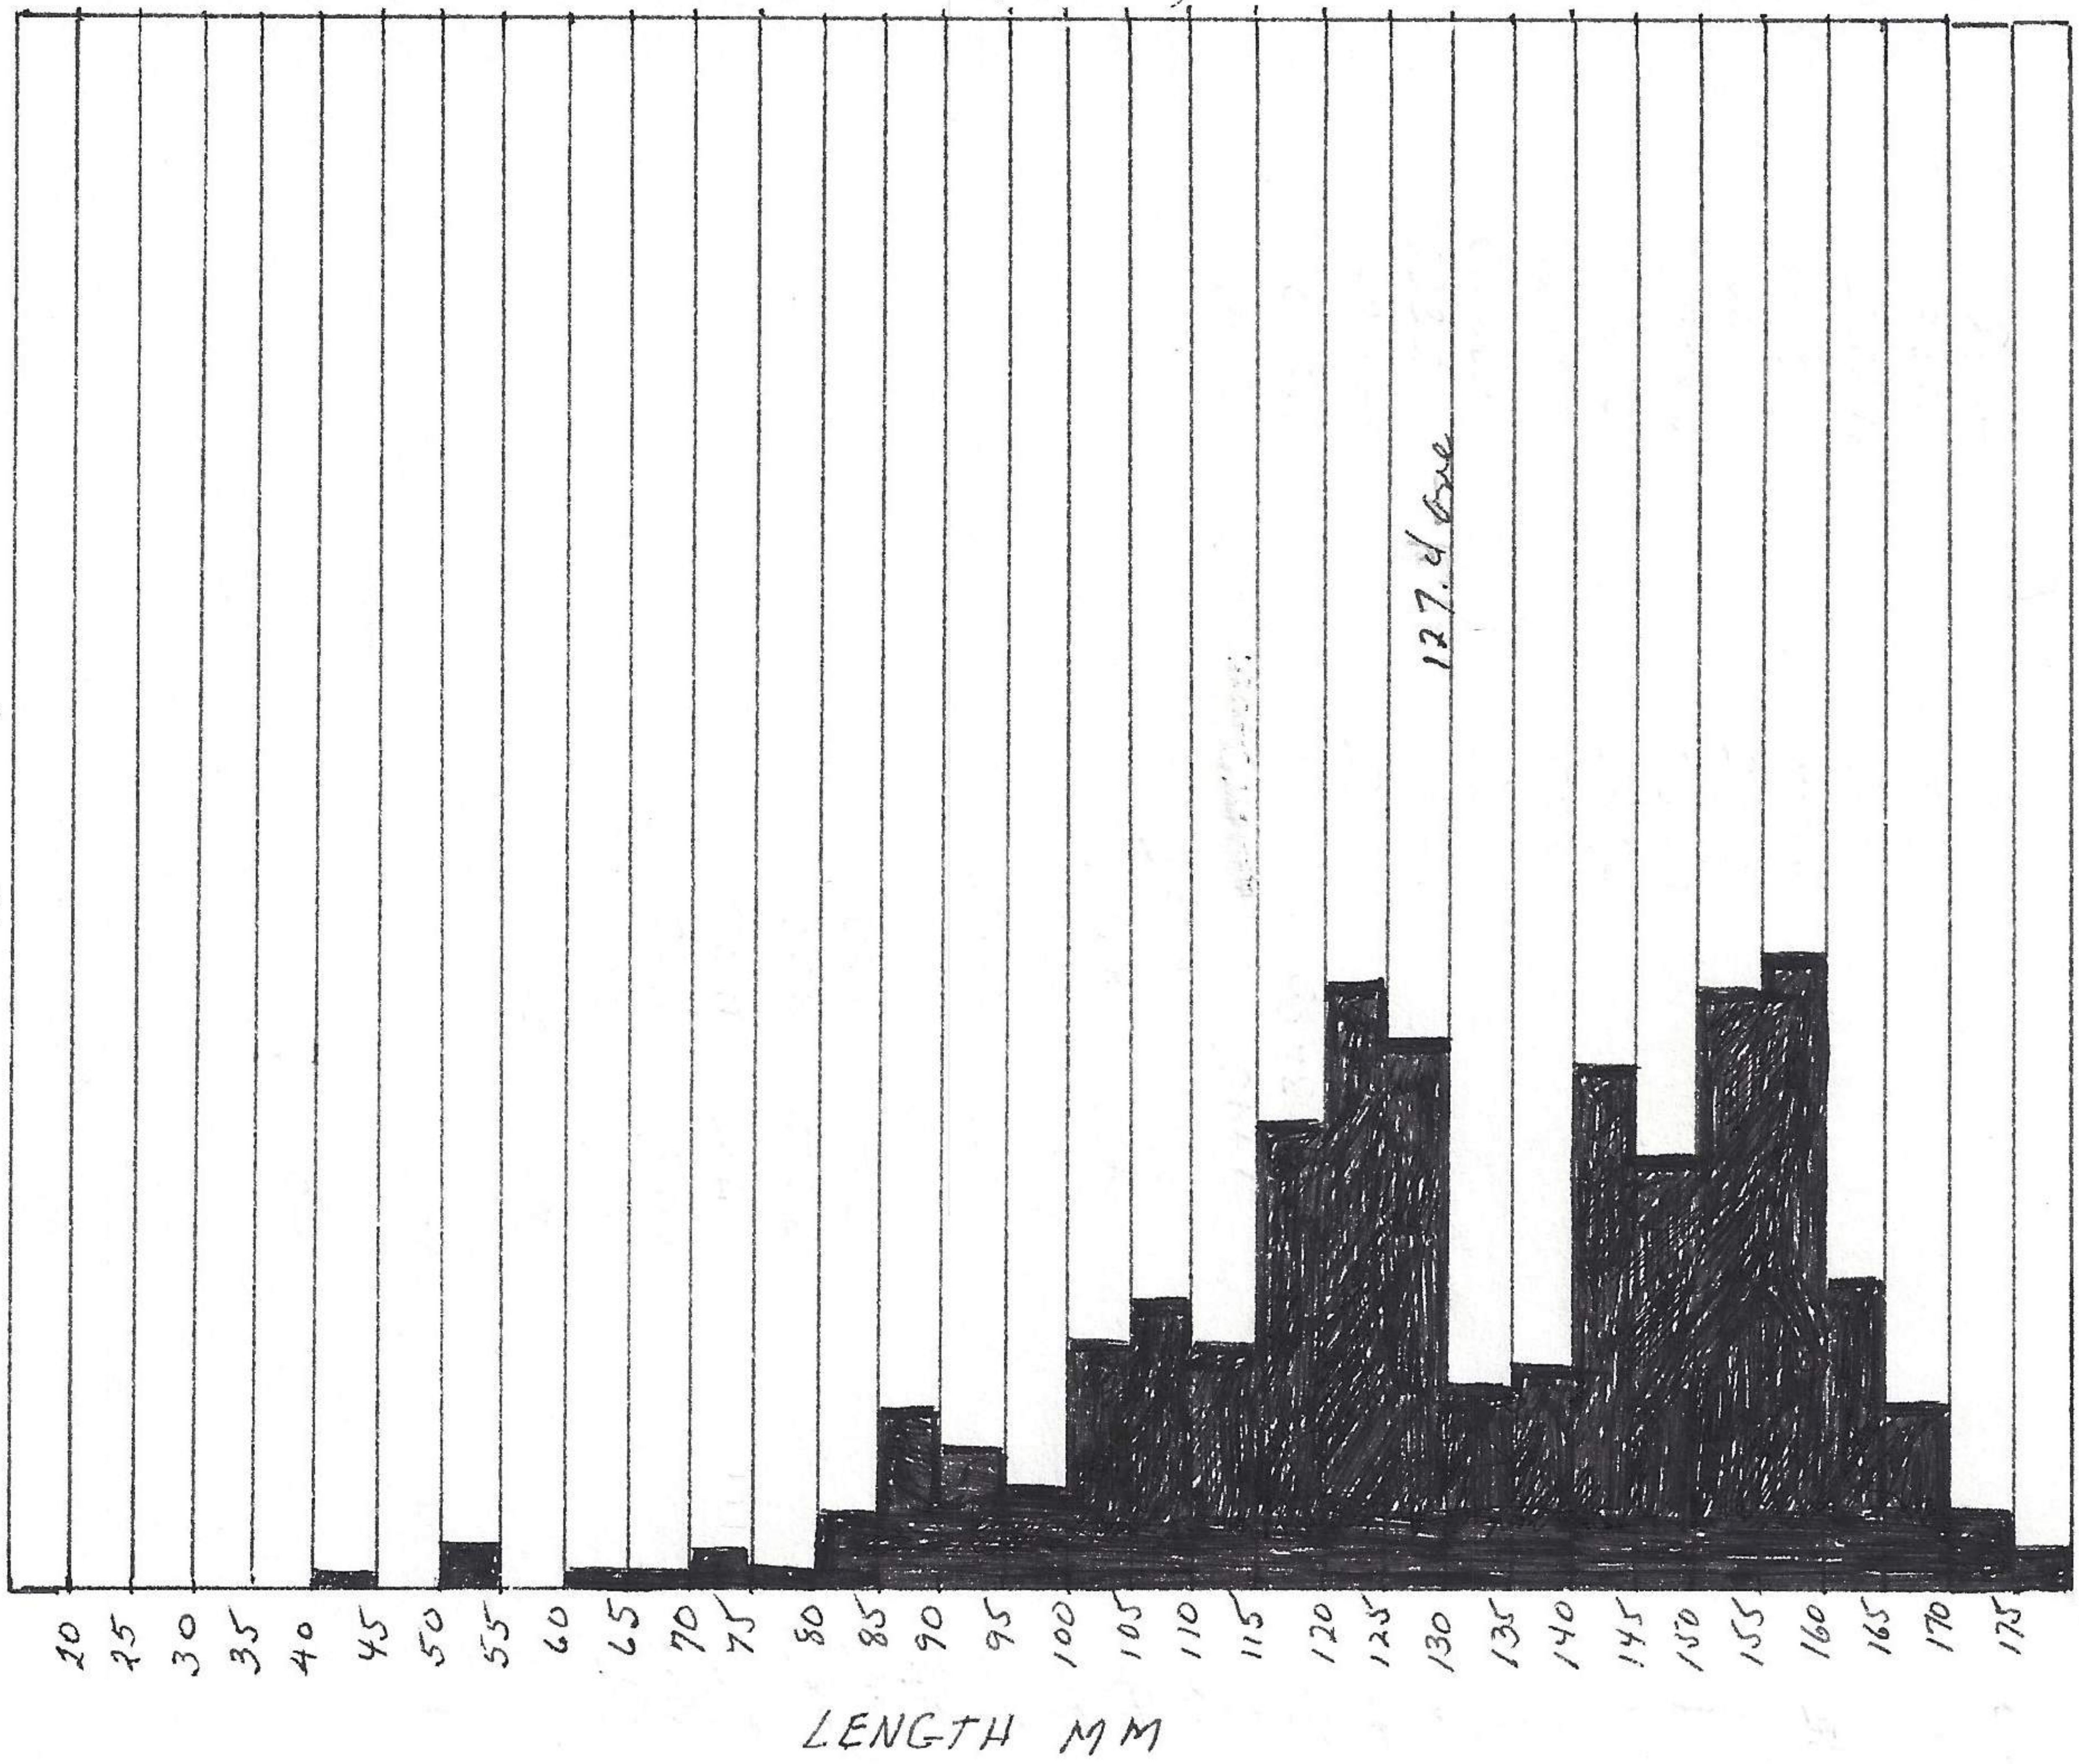

14.8 (177-43)

NUMBER = 1/8" = one specimen

An algae from turtle No. 770323-1  
 MICROTAMNION KUTGINGEANUM  
 (spelling?)