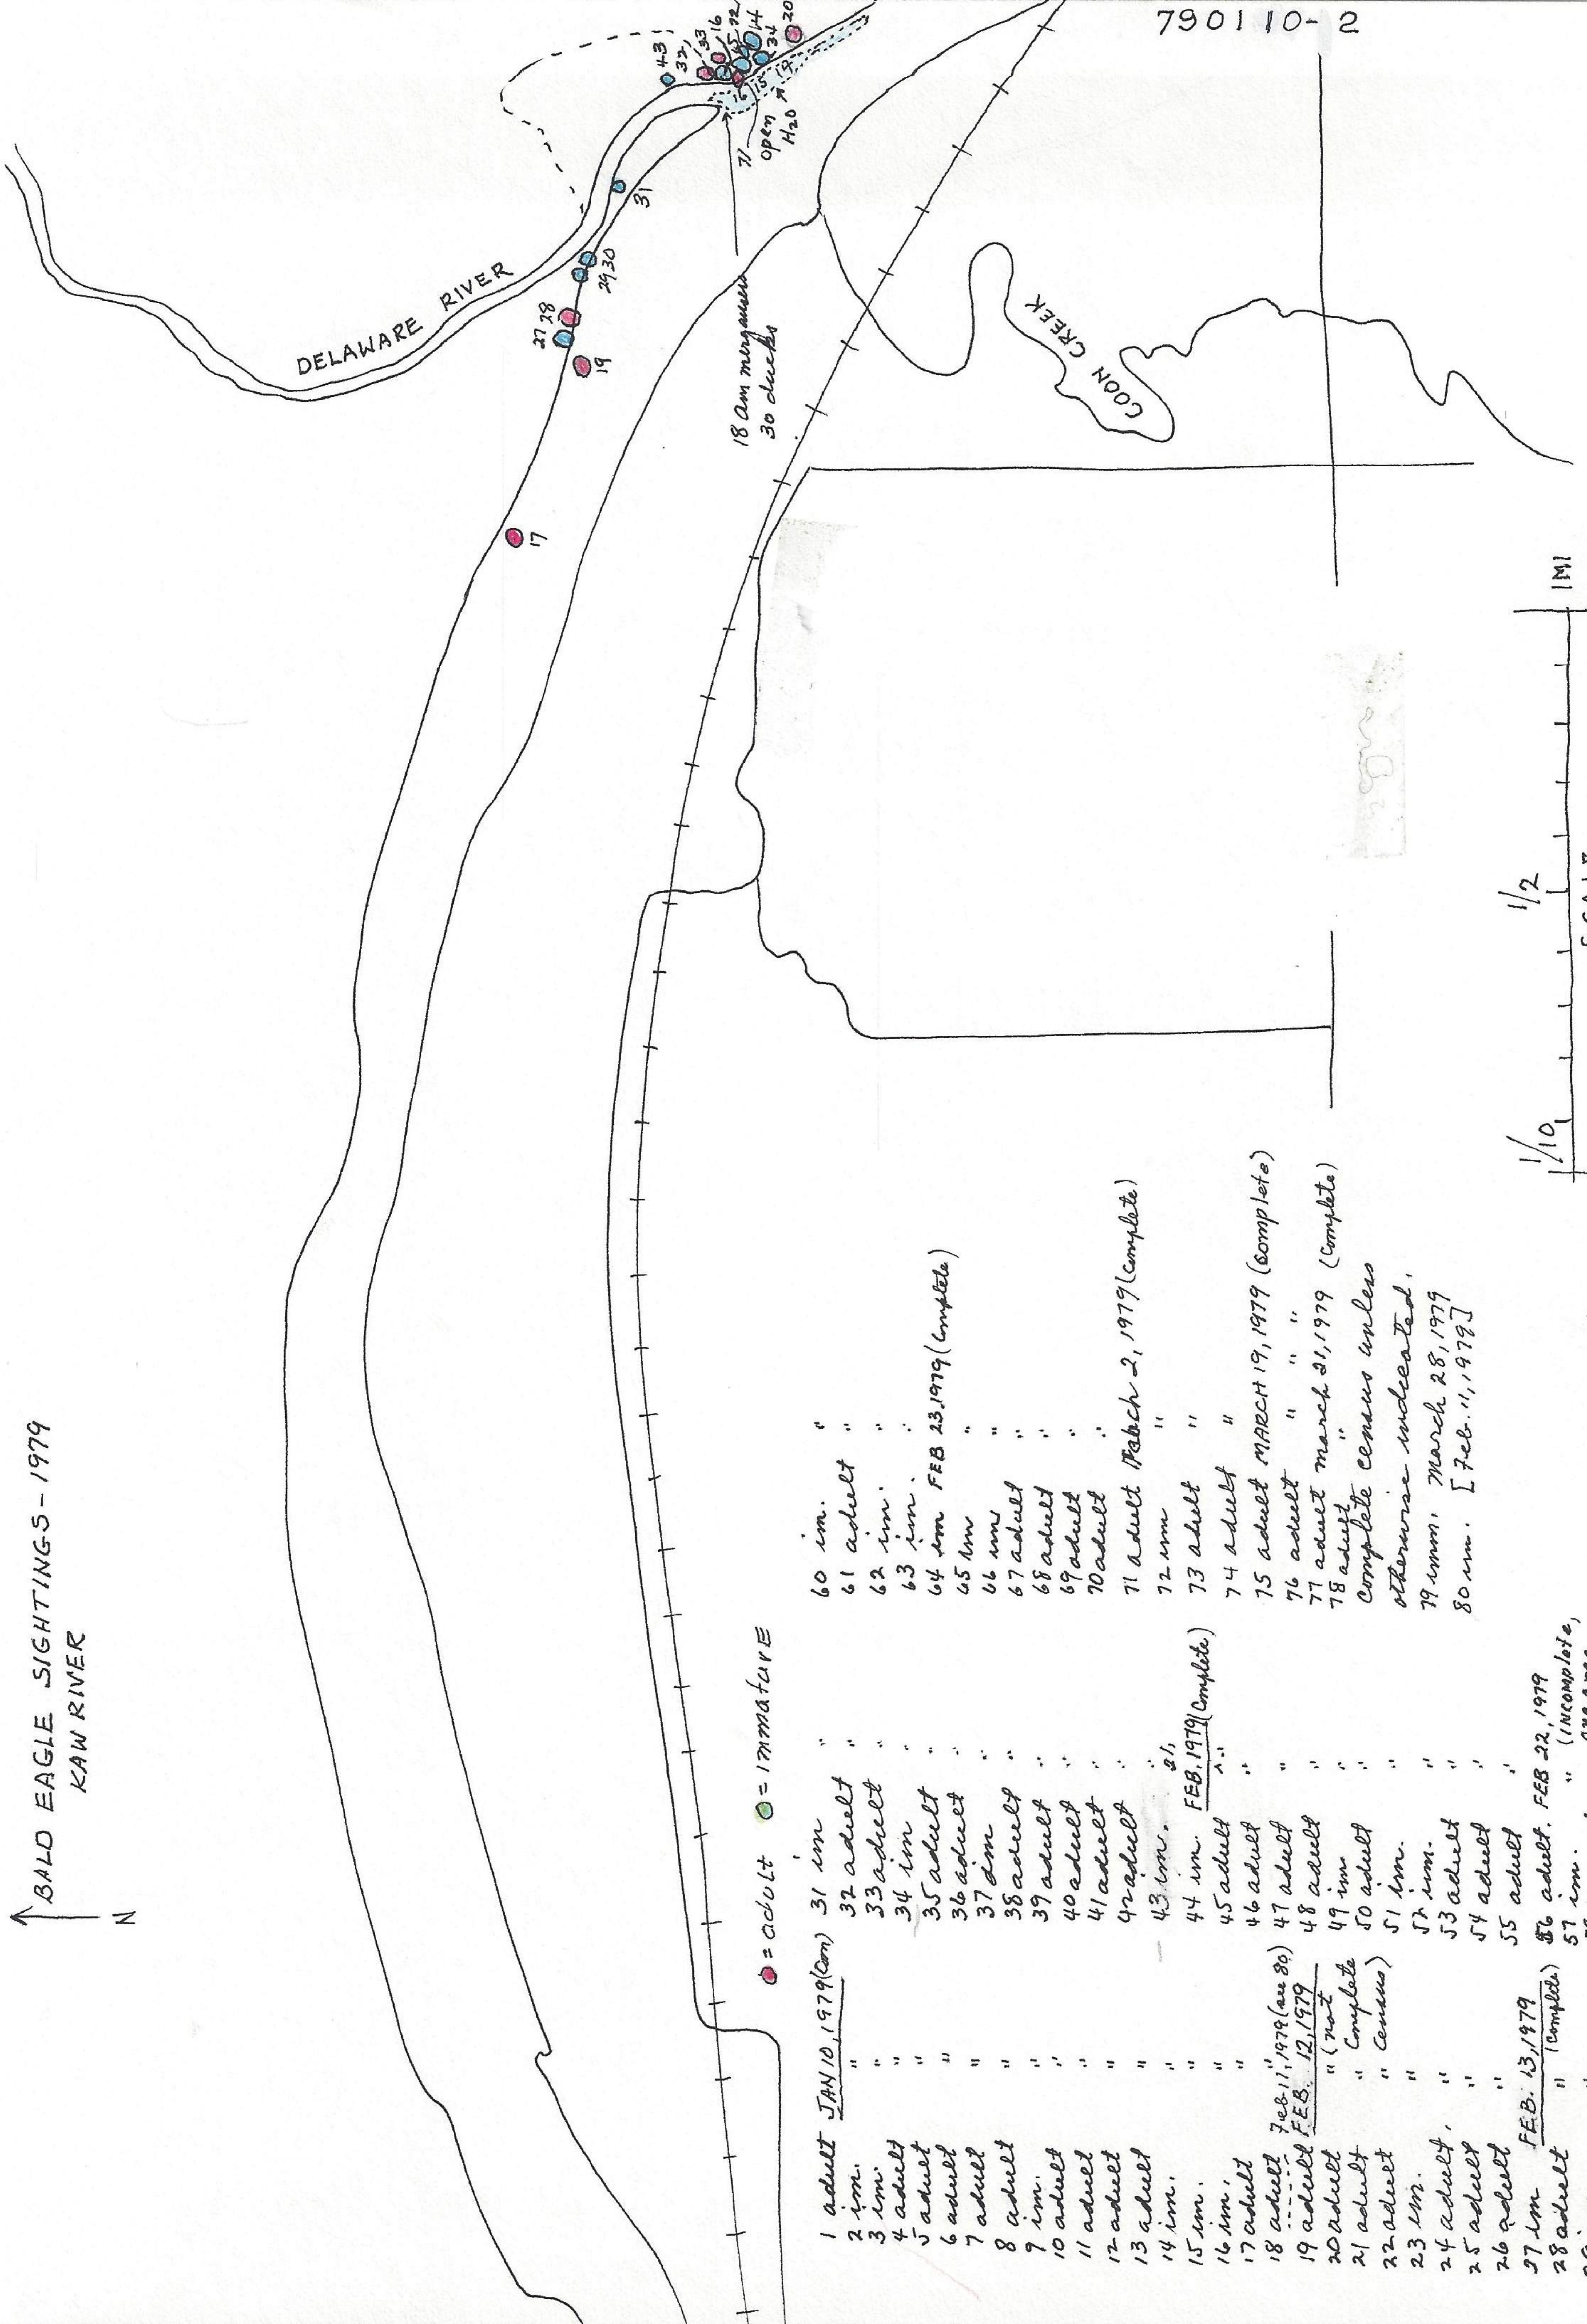

BALD EAGLE SIGHTINGS - 1979  
KAW RIVER

● = adult    ○ = immature

1 adult	JAN 10, 1979 (com)	31 im	"	60 im.
2 im.	"	32 adult	"	61 adult
3 im.	"	33 adult	"	62 im.
4 adult	"	34 im	"	63 im.
5 adult	"	35 adult	"	64 im FEB 23, 1979 (complete)
6 adult	"	36 adult	"	65 im
7 adult	"	37 im	"	66 im
8 adult	"	38 adult	"	67 adult
9 im.	"	39 adult	"	68 adult
10 adult	"	40 adult	"	69 adult
11 adult	"	41 adult	"	70 adult
12 adult	"	42 adult	"	71 adult March 2, 1979 (complete)
13 adult	"	43 im.	81,	72 im
14 im.	"	44 im.	FEB, 1979 (complete)	73 adult
15 im.	"	45 adult	"	74 adult
16 im.	"	46 adult	"	75 adult MARCH 19, 1979 (complete)
17 adult	"	47 adult	"	76 adult " " "
18 adult	Feb. 11, 1979 (see 80)	48 adult	"	77 adult March 31, 1979 (complete)
19 adult	FEB. 12, 1979	49 im	"	78 adult
20 adult	" (not complete)	50 adult	"	Complete census unless otherwise indicated.
21 adult	" (complete)	51 im.	"	79 im. March 28, 1979
22 adult	" (census)	52 im.	"	80 im. [Feb. 11, 1979]
23 im.	"	53 adult	"	
24 adult	"	54 adult	"	
25 adult	"	55 adult	"	
26 adult	"	56 adult. FEB 22, 1979	"	
27 im	FEB. 13, 1979	57 im.	" (incomplete)	
28 adult	" (complete)	58 adult	" (one area only)	
29 im	"	59 adult	"	
30 im	"			