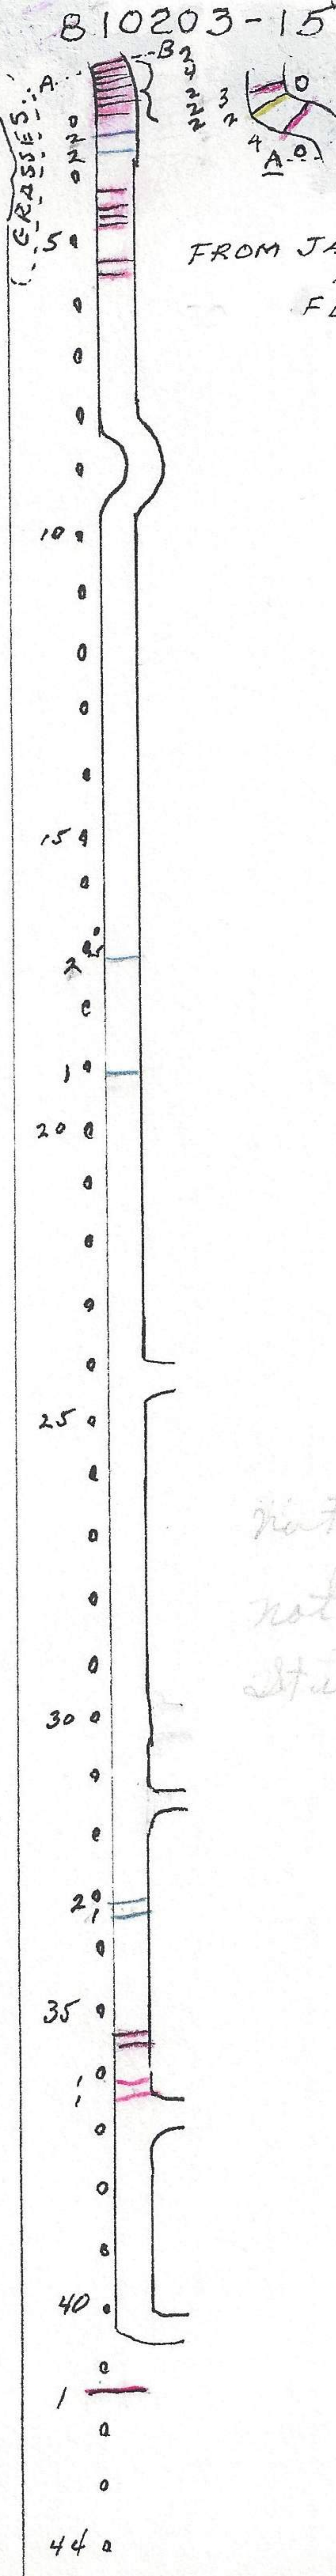

MINK (RED) EXCEPT DEER AND COYOTE

ICE OF LAKE WATER

[INSERT FEB 3, 1981] SEE JAN 30 & FEB 1 1981

PEROMYSCUS MANICULATUS RED = FEB 1, BLUE JAN 30, 1981

FROM JAN. 30, 1981 AND FEB. 1, 1981

not 30  
not 3  
still