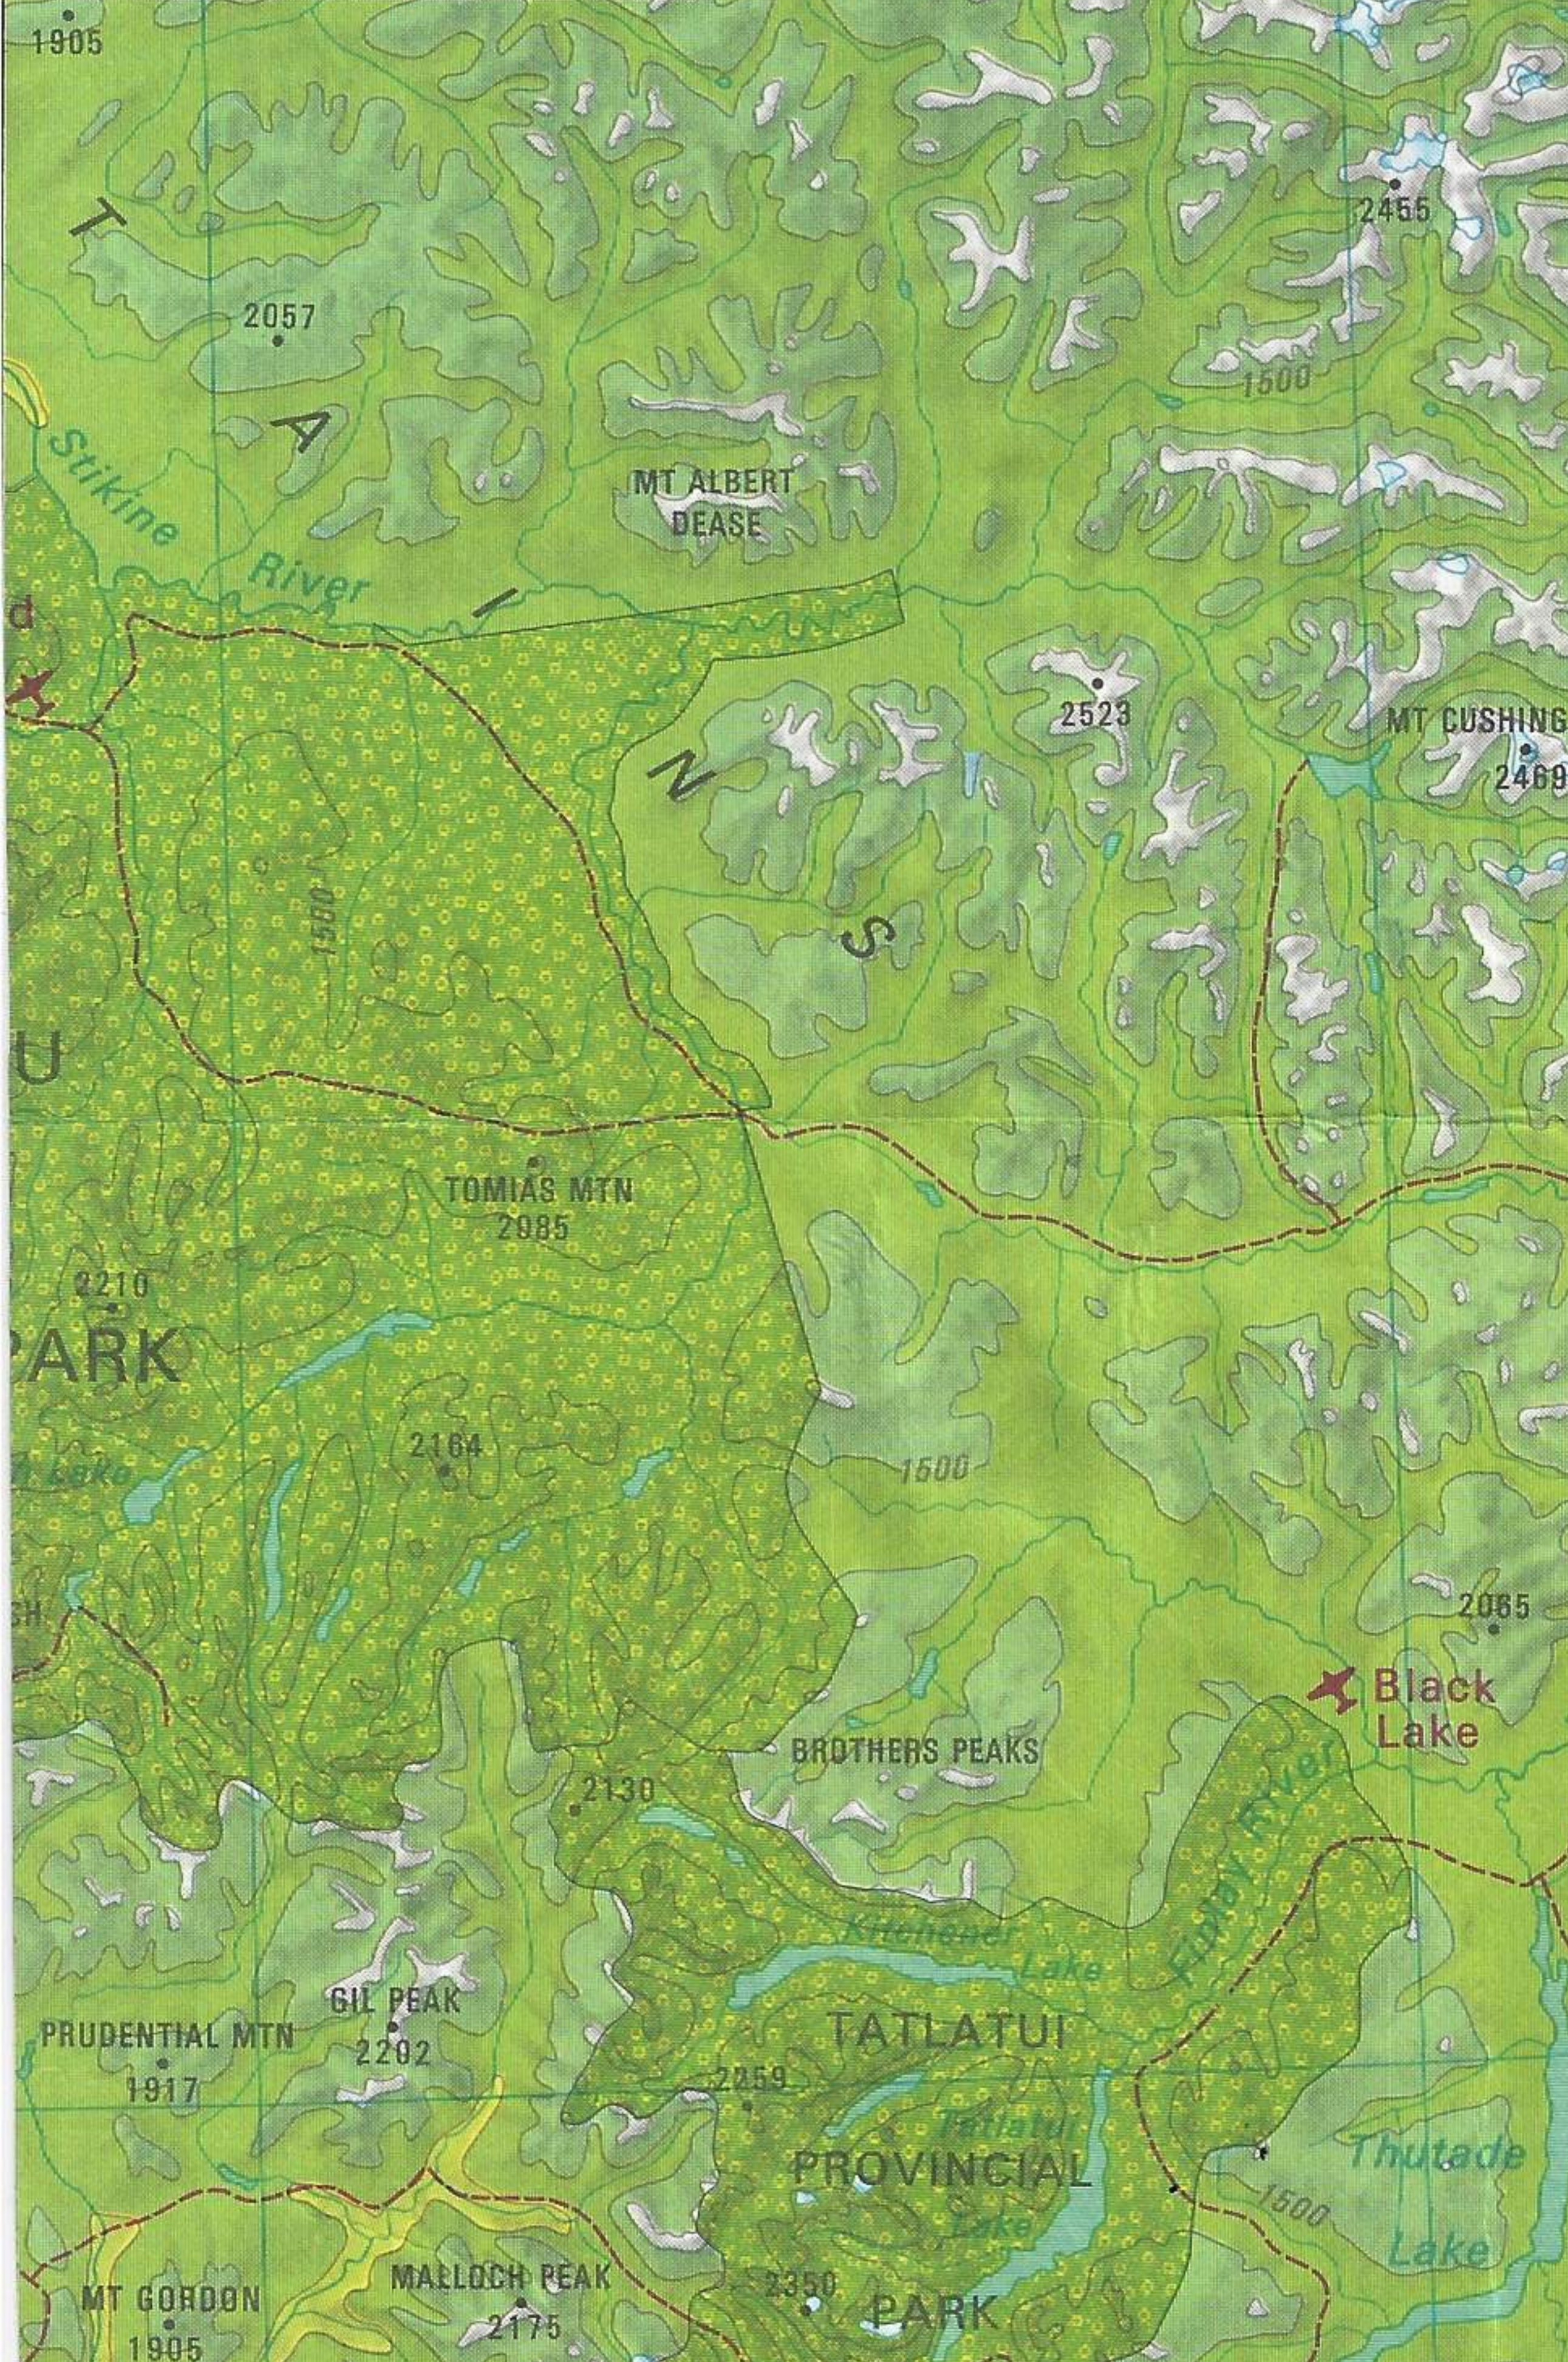

**FISHING ON SKEENA - big but the record is 42 kg** 18

**CEDARVALE - the Seven Sisters Mountains rise to 2750 metres** 19