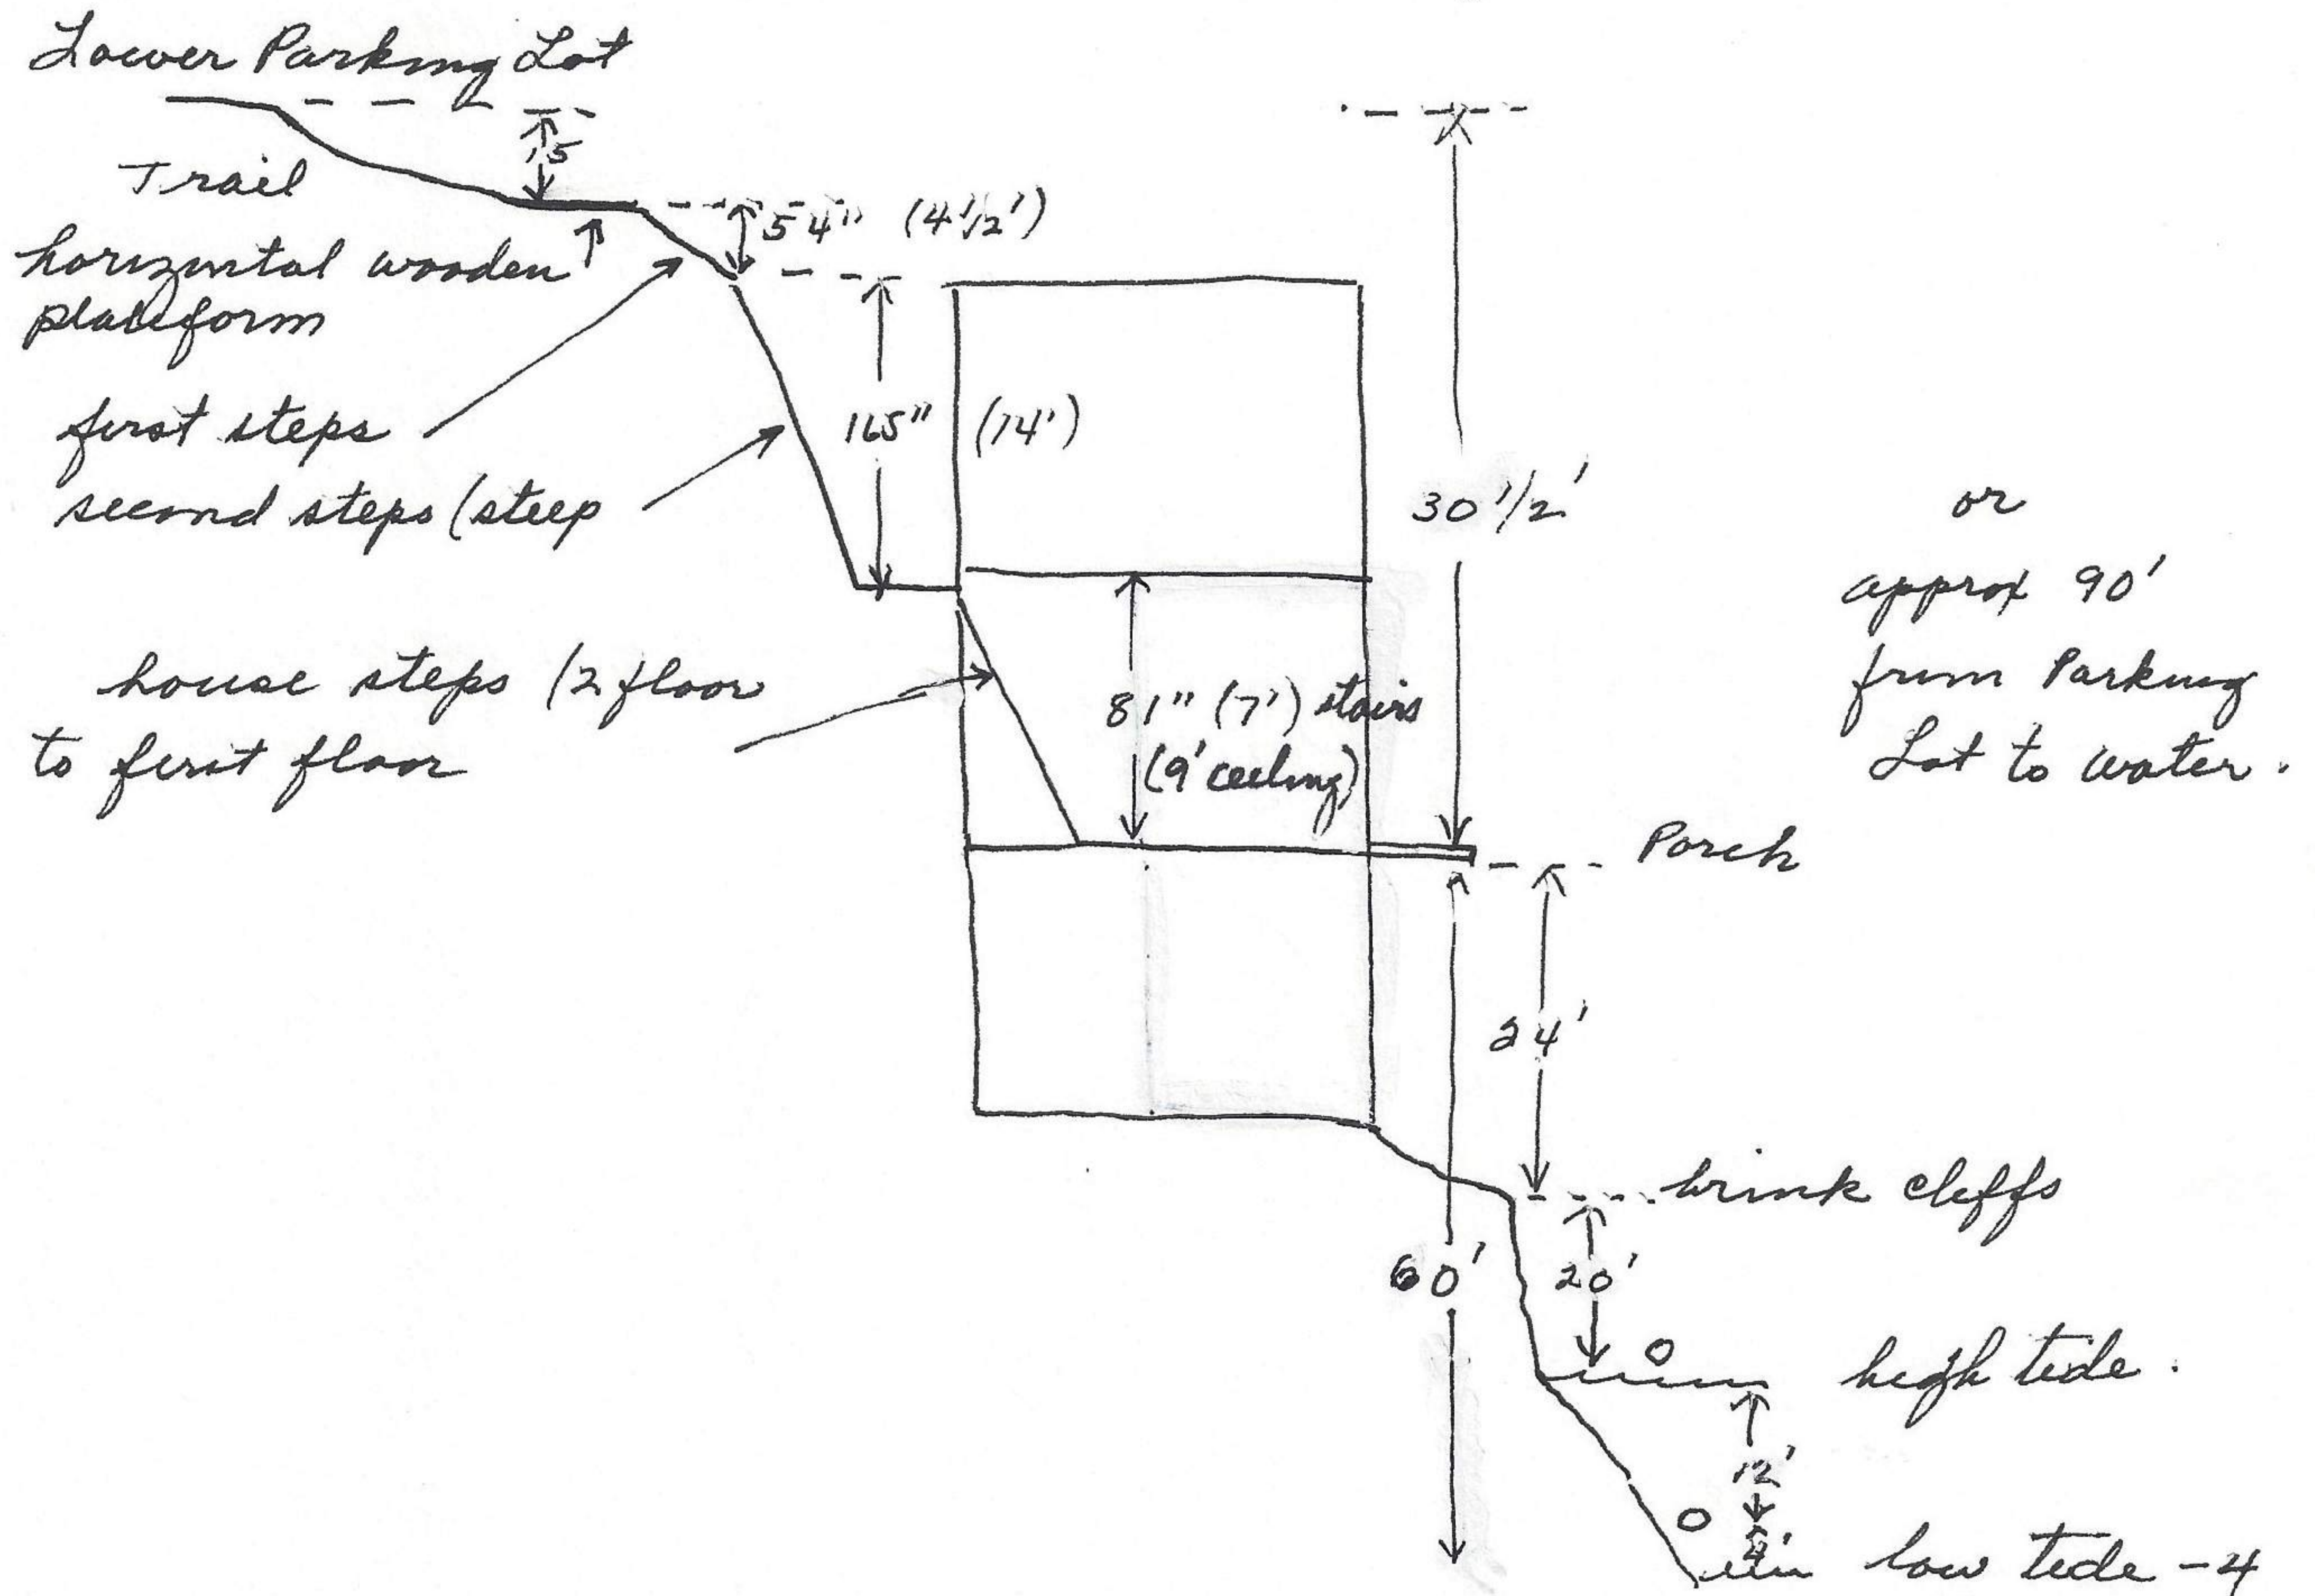

Photo 860511-2 sweet pea

Photo 860511-3 sweet pea

Photo 860511-4 female adult mule deer (black-tailed deer subspecies) and right a female young of last year. Gratto Ridge,

Photo 860511-5 shoreline S of Spring Cone showing Lichen Point (uppermost point, Round Point, Flat Point and Spring Cone Point (left of end of horizontal log. Cabin on Spencer Spit in background. From Gratto Ridge<sup>to 5</sup> on Bee Estate, measured slope from Lower Parking<sup>1</sup> Lot to high tide.

Bee Estate, Humphrey Head, Lopez Island, San Juan Co., Washington  
 May 12, 1986

Don and Mary left for ferry. at Lopez Ferry terminal observed 2 crows, 2 vultures, one of which alighted in top of Douglas fir tree and extended wings  
 One trip back (walking).

Ferry to top of hill - one rufous-backed chickadee, robin.

Top hill to Odlin Park - <sup>turnoff</sup> robin - salamander, brown above, orange below.

Odlin Park turnoff to Co., gravel pit - 3 purple finch, 1 brown-headed cowbird, 4 crows, robin.