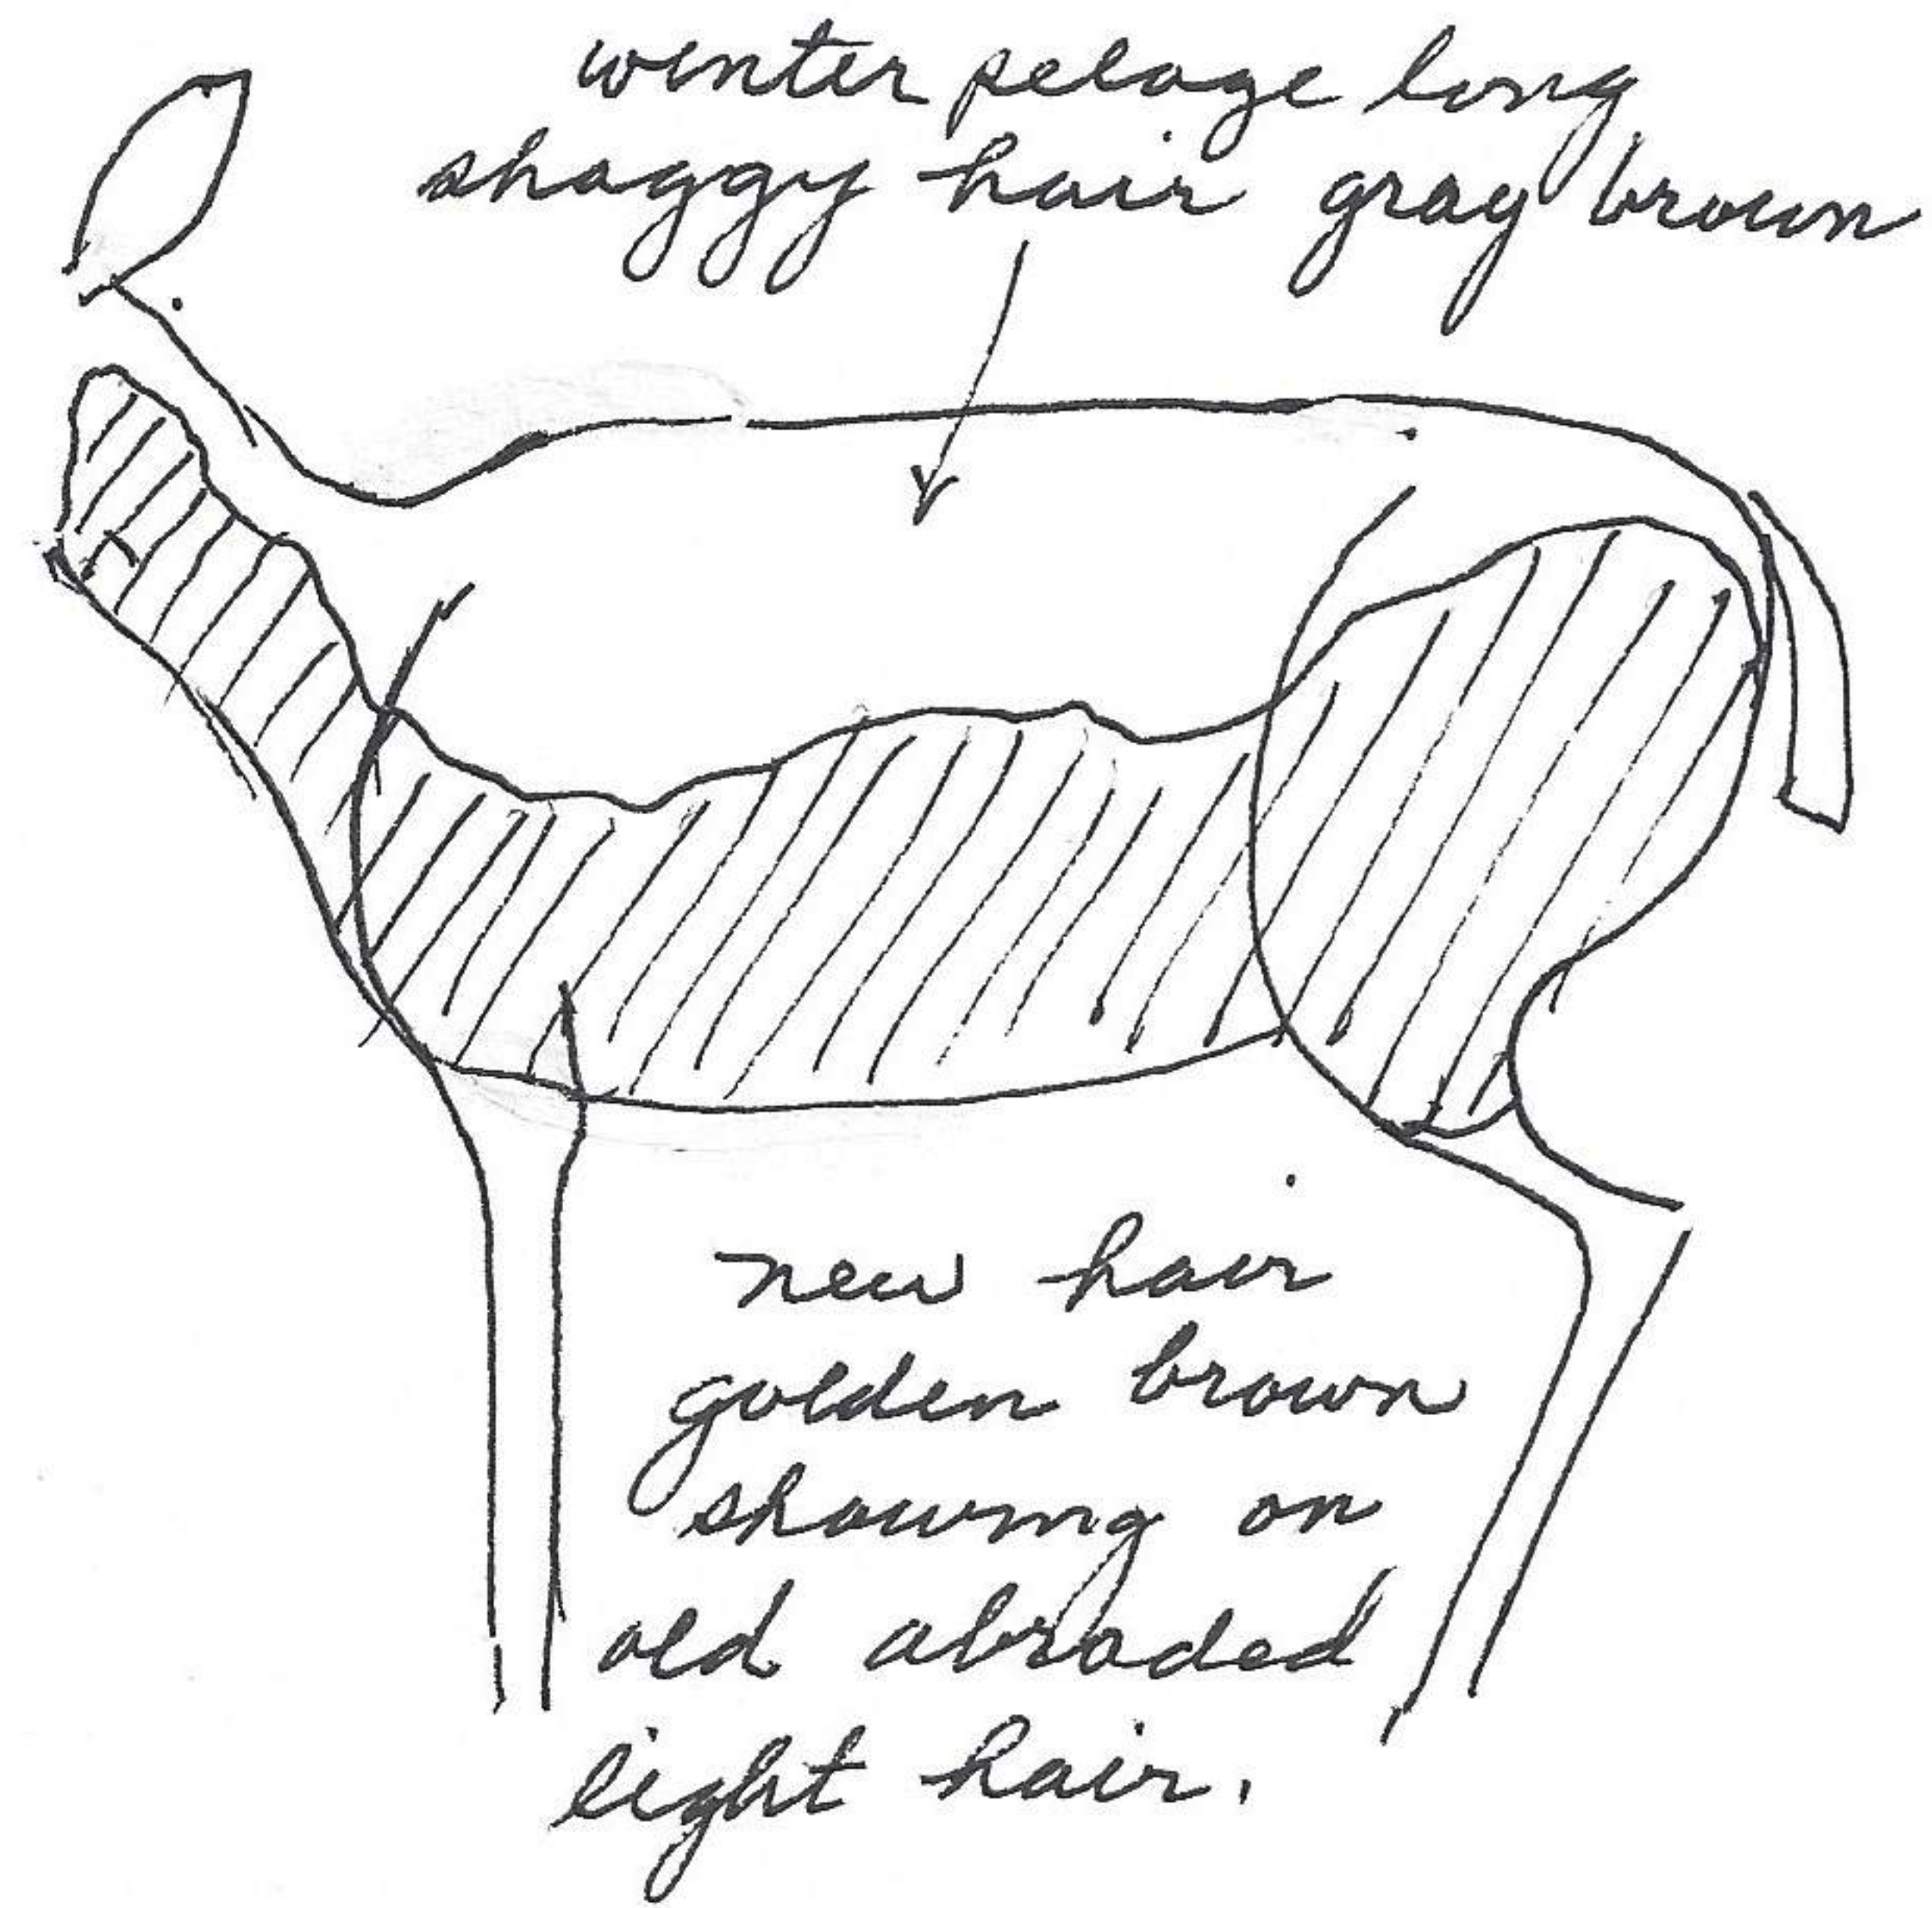

Lopez. at Sidney ferry terminal glaucous-winged gull nest but no eggs on piling. Continued to Friday Harbor, thence Lopez Island.

Bee Estate, Humphrey Head, Lopez Island, San Juan Co., Washington.

May 25, 1989

- 13 people in 5 cars arrived O'Leary's house for weekend.
- Photo 890525-1 part of group of 5 investigating shoreline. ^{spring} Cool
- " 890525-2 moving boat from spring slope over logs to water
- " 890525-3 group 7 ready to haul boat over beach
- " 890525-4 ferrying to motor boat at Spring Cove.
- " 890525-5 loading boat for crab setting in bay.

Judge Colten, (S end of Baker View Road), reports a fawn barely able to stand, and one of the first instances of young of the year.

dark-eyed junco adult feeding young.

Female adult mule deer measured 28" at shoulder.

♀ mule deer, 28 1/2" high at shoulders.