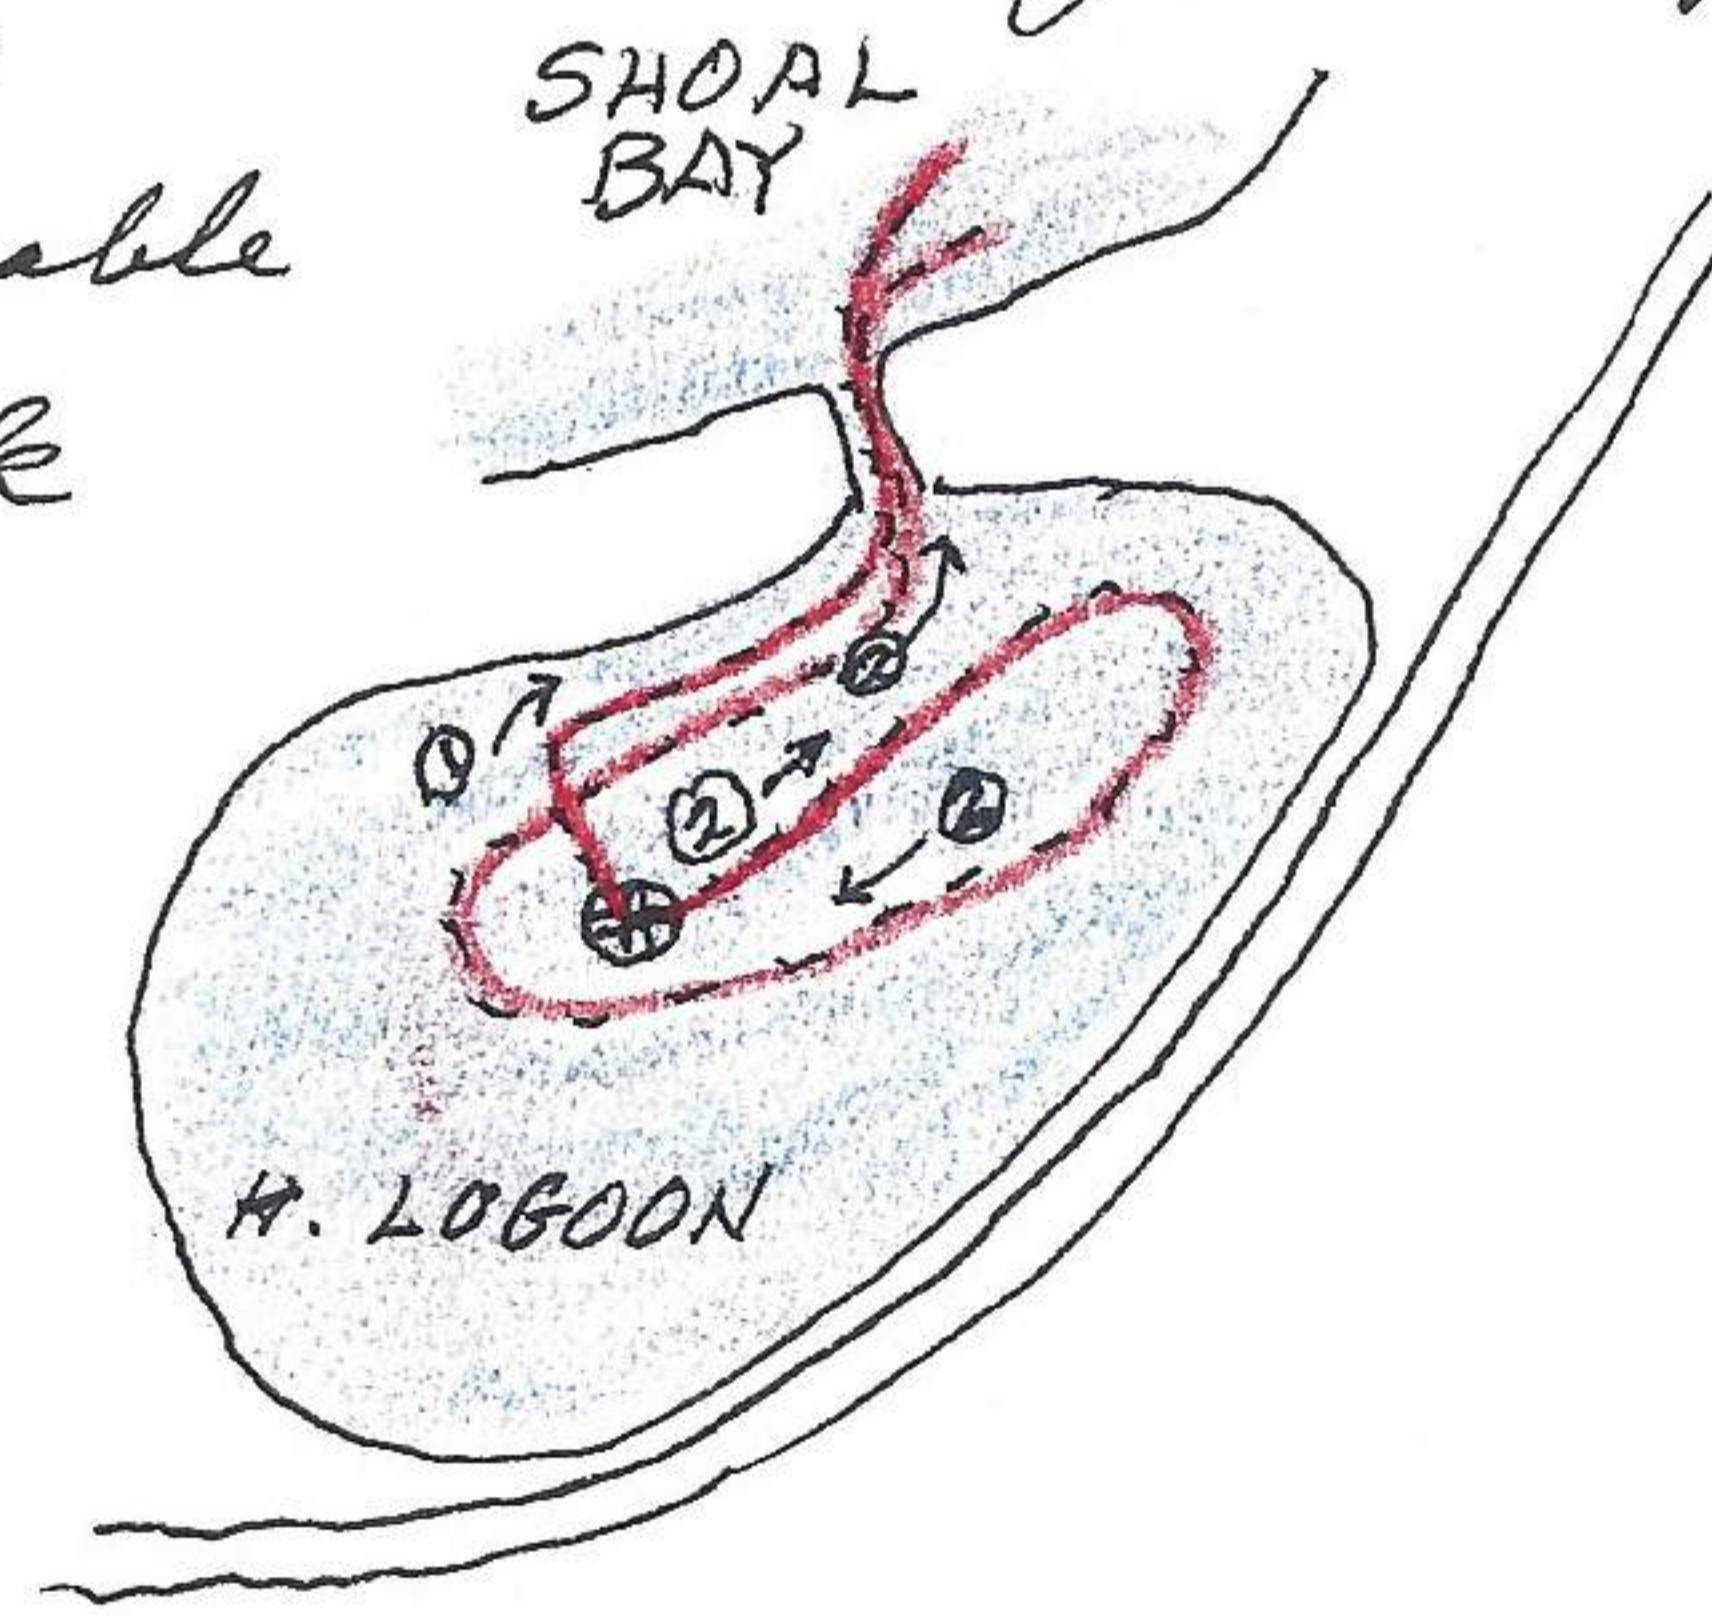

April 19, 1993

The rufous hummingbird feed from sugar feeder on an average of 3 times a day whereas usually they feed from the feeder all day. They now spend most of the time on the inflorescence of the madrona.

Checked causeway on S Fishermans Bay Lagoon. On west side along shore, 47 brant generally distributed, 38 buffleheads, 1 double-crested cormorant, 6 horned grebe on group and associated with buffleheads, 2 surf scoters, 1 red-necked grebe. On E side causeway in lagoon; 21 glaucous-winged gulls, 1 great blue heron, 2 greater scaups, 55 northern pintails along fresh water entering onto mud flats, 2 green-winged teal, 1 american oystercatcher. On Swift Lagoon; 34 green-winged teal, 50% pairs, 2 northern pintails, 3 gadwalls.

April 20, 1993

5 band-tailed pigeons at feeder, one crouched in a low street. Heard call of this species in A.M.

In N Fishermans Bay Lagoon noted: 12 northern pintails, 2 mallards, 2 green-winged teal. On Swift Lagoon 36 northern pintails, 13 gadwalls, 9 western sandpipers, 3 greater yellowlegs, 1 dowitcher. An adult bald eagle flew E across Swift Lagoon approx 90' high. all birds left in species flocks circled once and returned to lagoon. 4 minutes later the same eagle returned and all birds left but returned as soon as eagle was beyond lagoon.

On Humphrey Lagoon 2 adult river otters were vigorously fighting in middle of lagoon, sometimes half body out of water. The was considerable wheeling and fighting each other in neck and head region. No. 1 withdrew from fighting area and swam to near shore then NE to outlet and then beyond. no. 2 swam to upper end lagoon, return, thence toward shore, thence to outlet and beyond.