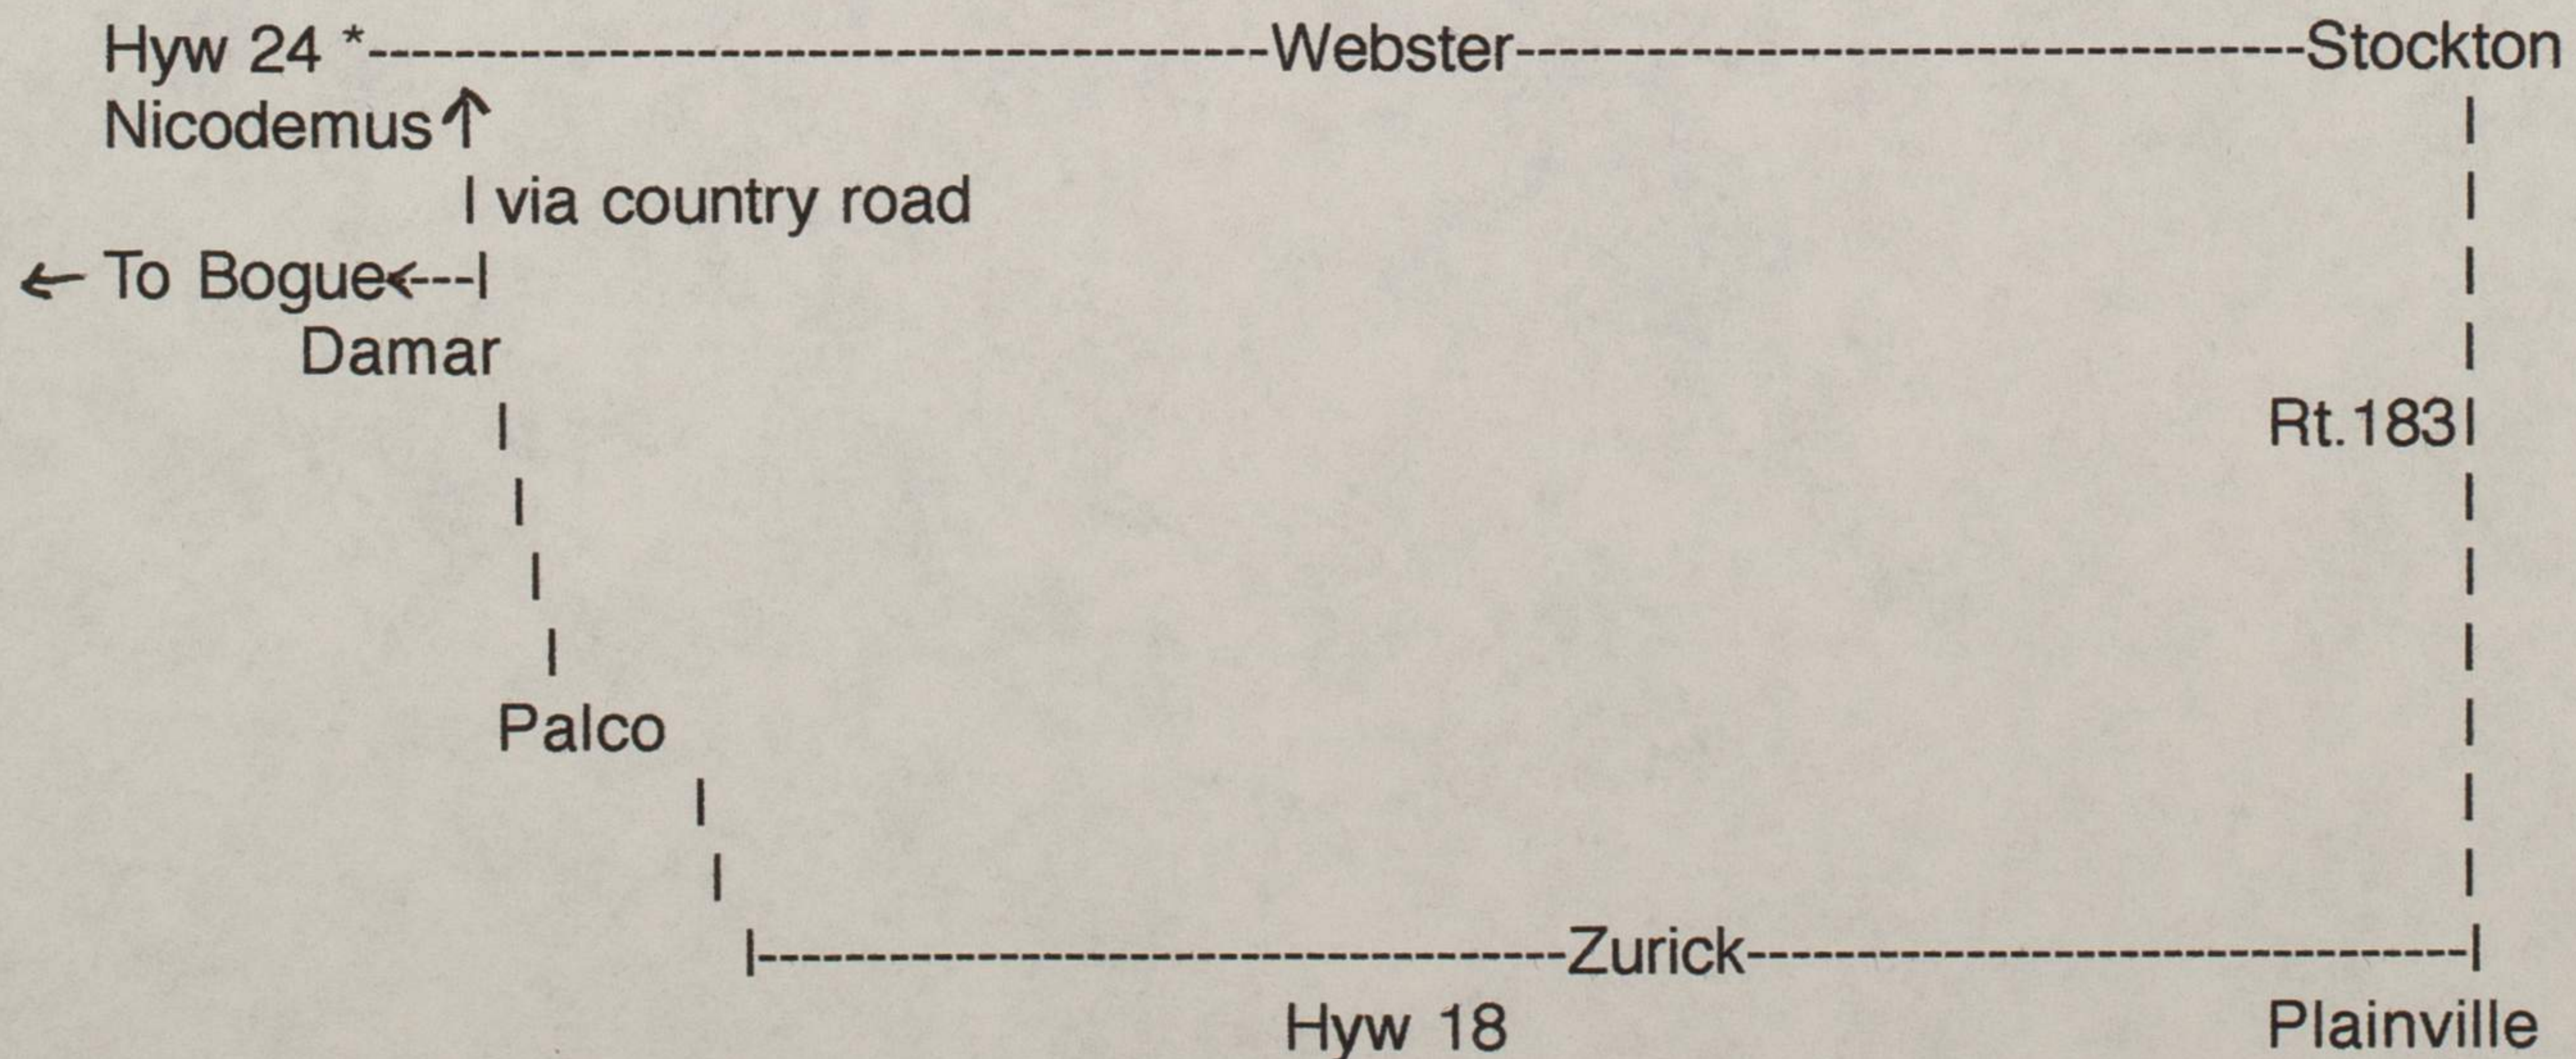

NICODEMUS BIKE TOUR ROUTE AND SCHEDULE

6:00 AM AUGUST 1, 1992
 Nicodemus Roadside Park
 Donuts and Kick-Off - Photo Session

Upon your return to Nicodemus you can ride 1 mile north to JR and Charlesetta Bates' farm for your bar-b-que lunch. *Please use your ticket provided.*

TOUR ROUTE

There will be water, fruit and goodies at each town - look for signs.