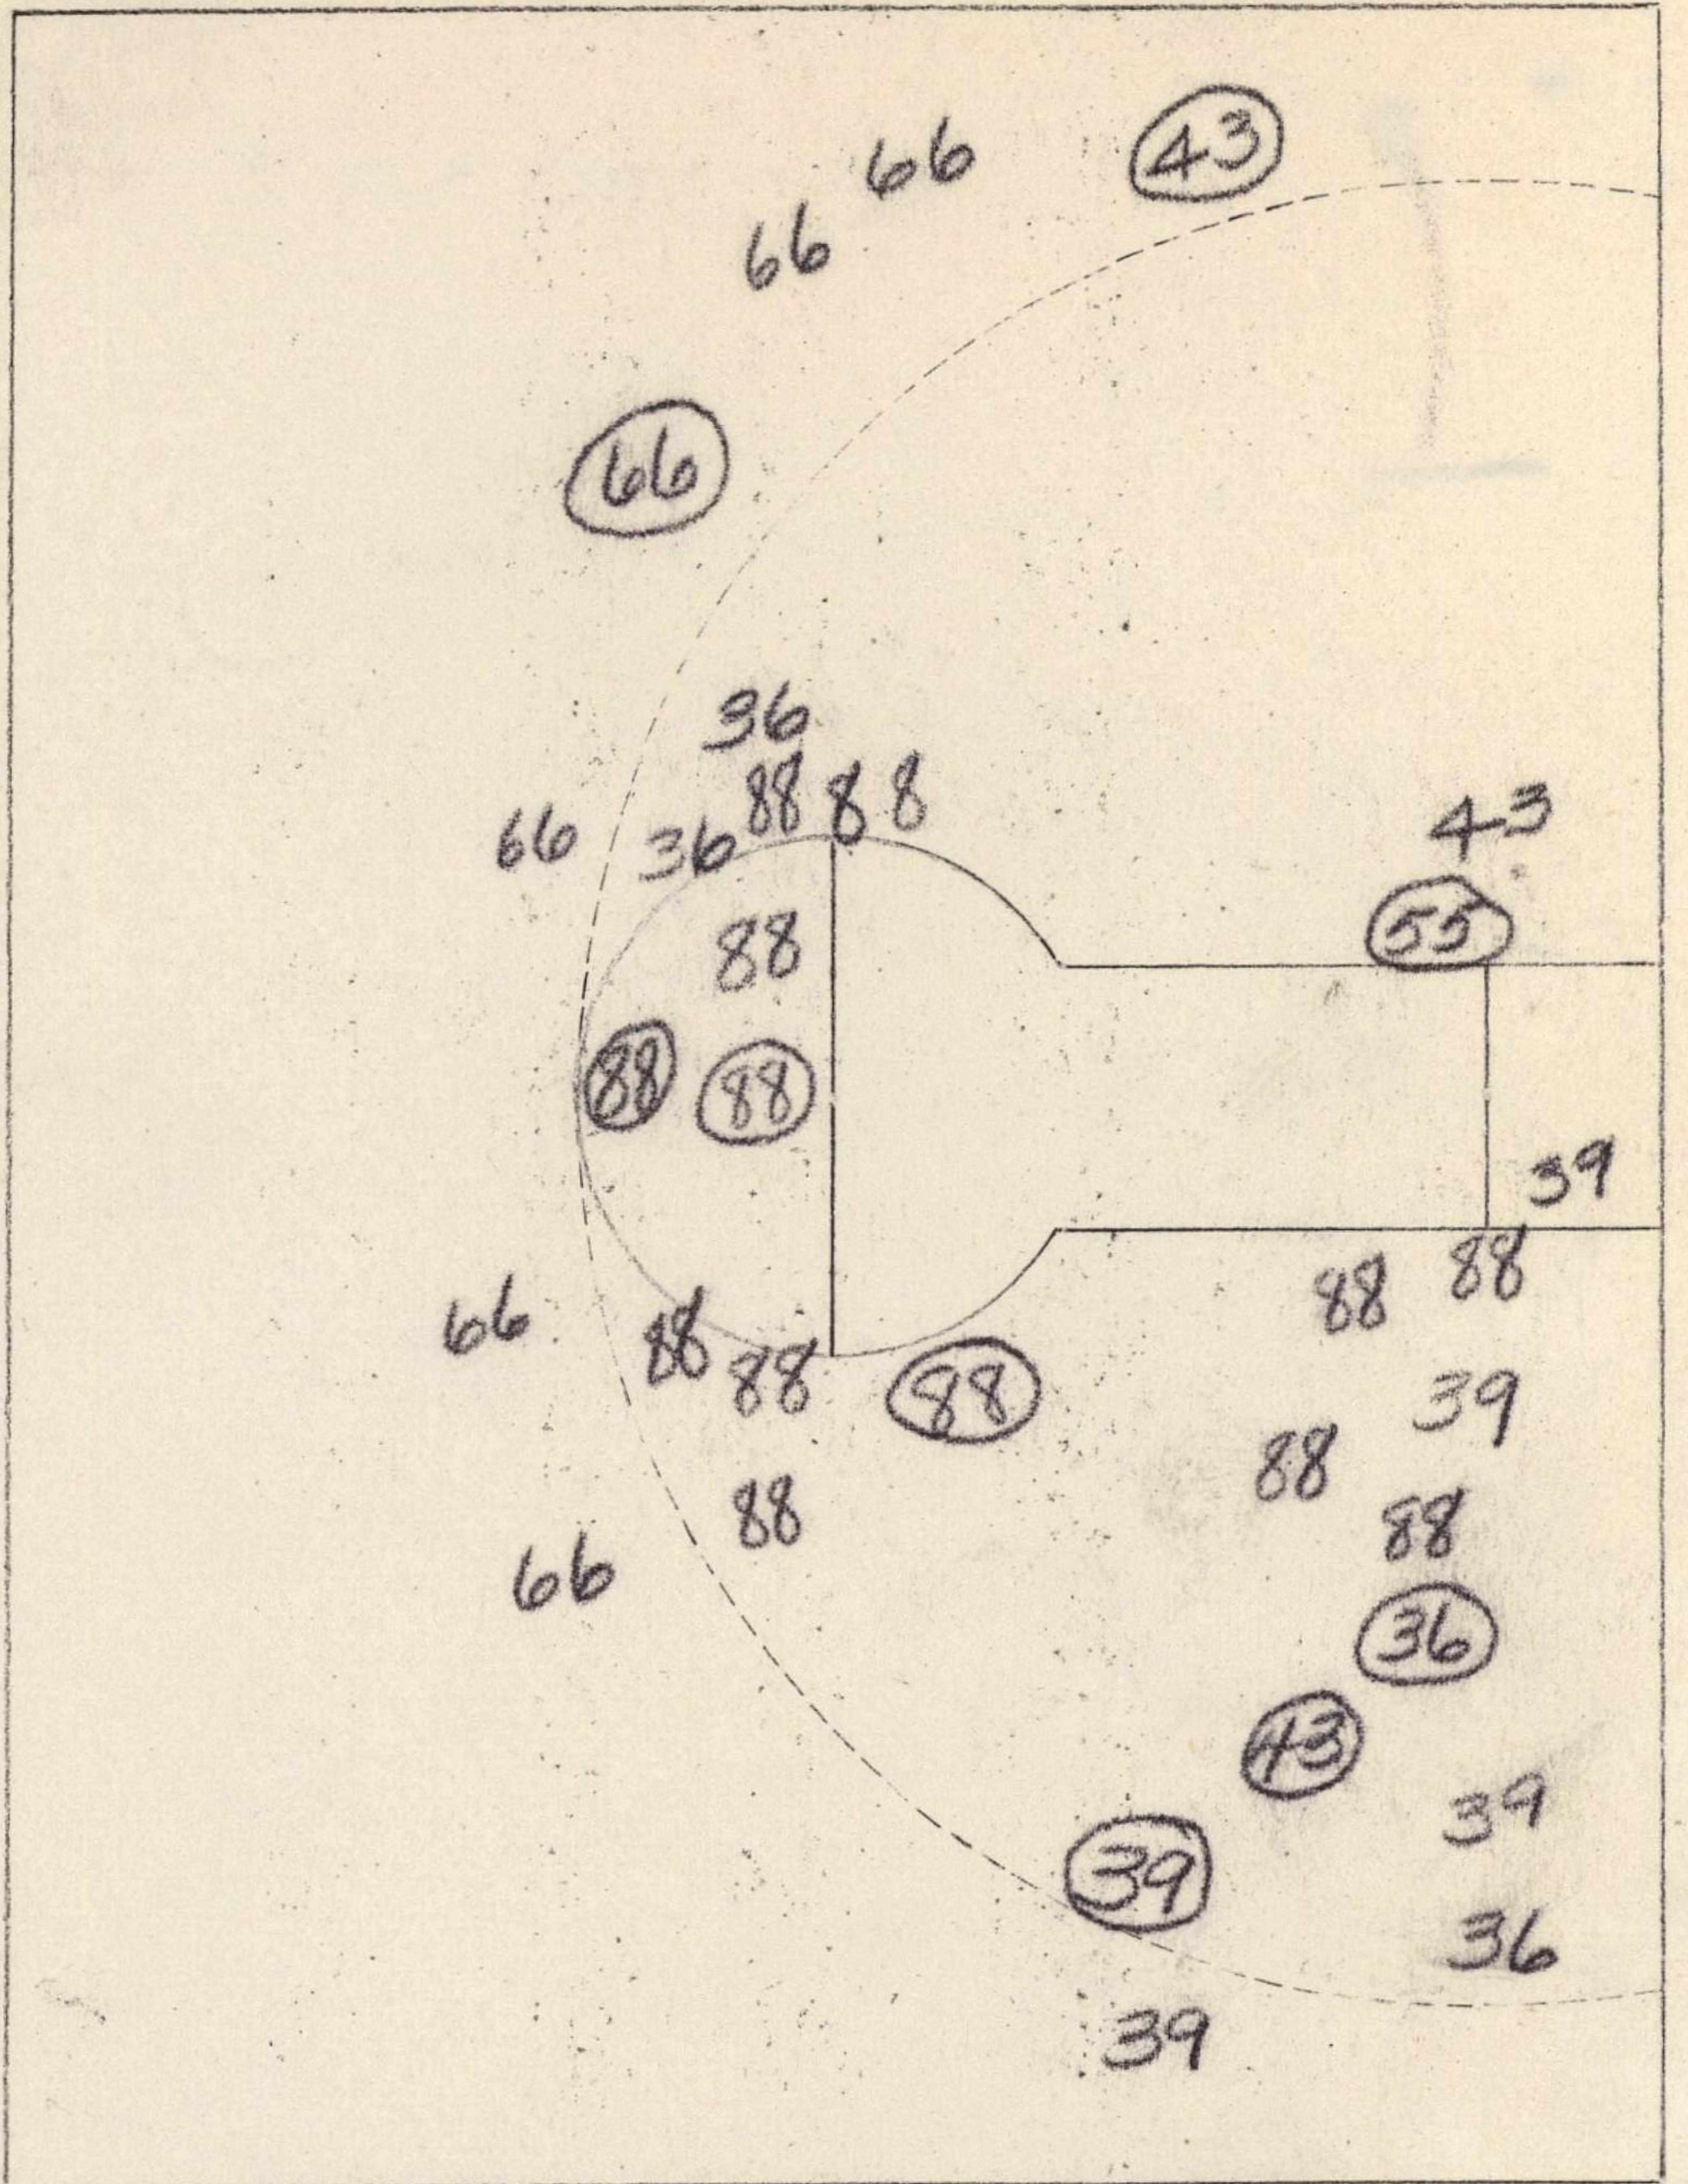

Home Team SPRINGFIELD (S.W. Mo) vs KANSAS  
 Where Played K.C. Mo Date 3/29/52 Half 1ST

Team KANSAS

No	Name	Fld Gls			Fr Thrs			RB	A	PF	TP
		A	M	%	A	M	%				
21	BORN										
21	HEITHOLT										
5	HOAG	6	5	83	2	2	5	3	1	12	
17	HOUGHLAND	7	2	28	1	1	4	3	3	5	
20	KELLER	5	4	80			5	2	1	8	
14	Kelley, D.	10	6	60			2	6	3	12	
9	KENNEY	8	2	25	1	1	4	2	3	5	
11	LIENHARD	1	0	0	1	1	2		1	1	
16	LOVELLETTE	10	3	30	3	2	9	1	2	8	
22	SMITH	1	0	0				1	1		
6	SQUIRES										
24	Kelley, A.										
Grand Totals		48	22	47	8	7	31	18	15	51	

Team SOUTH WEST MISSOURI

No	Name	Fld Gls			Fr Thrs			RB	A	PF	TP
		A	M	%	A	M	%				
43	ANDERSON	3	2	5	4	3	2	2	2	8	
46	BIRDSONG										
55	DUCKWORTH	1	1		3	1	1	1	1	3	
66	HAMILTON	6	1		4	2	4	1	2	4	
88	JULIAN	13	3		3	2	2	2	2	8	
39	LEA	5	1		0	0	3	1	2		
	LUMPE										
77	STEPHENS					0					
36	THOMAS	4	1		3	1	2	1	3		
	MURPHY										
	PRICE										
	FOSTER										
	SIEBERN										
Grand Totals		32	9	28			15	4			