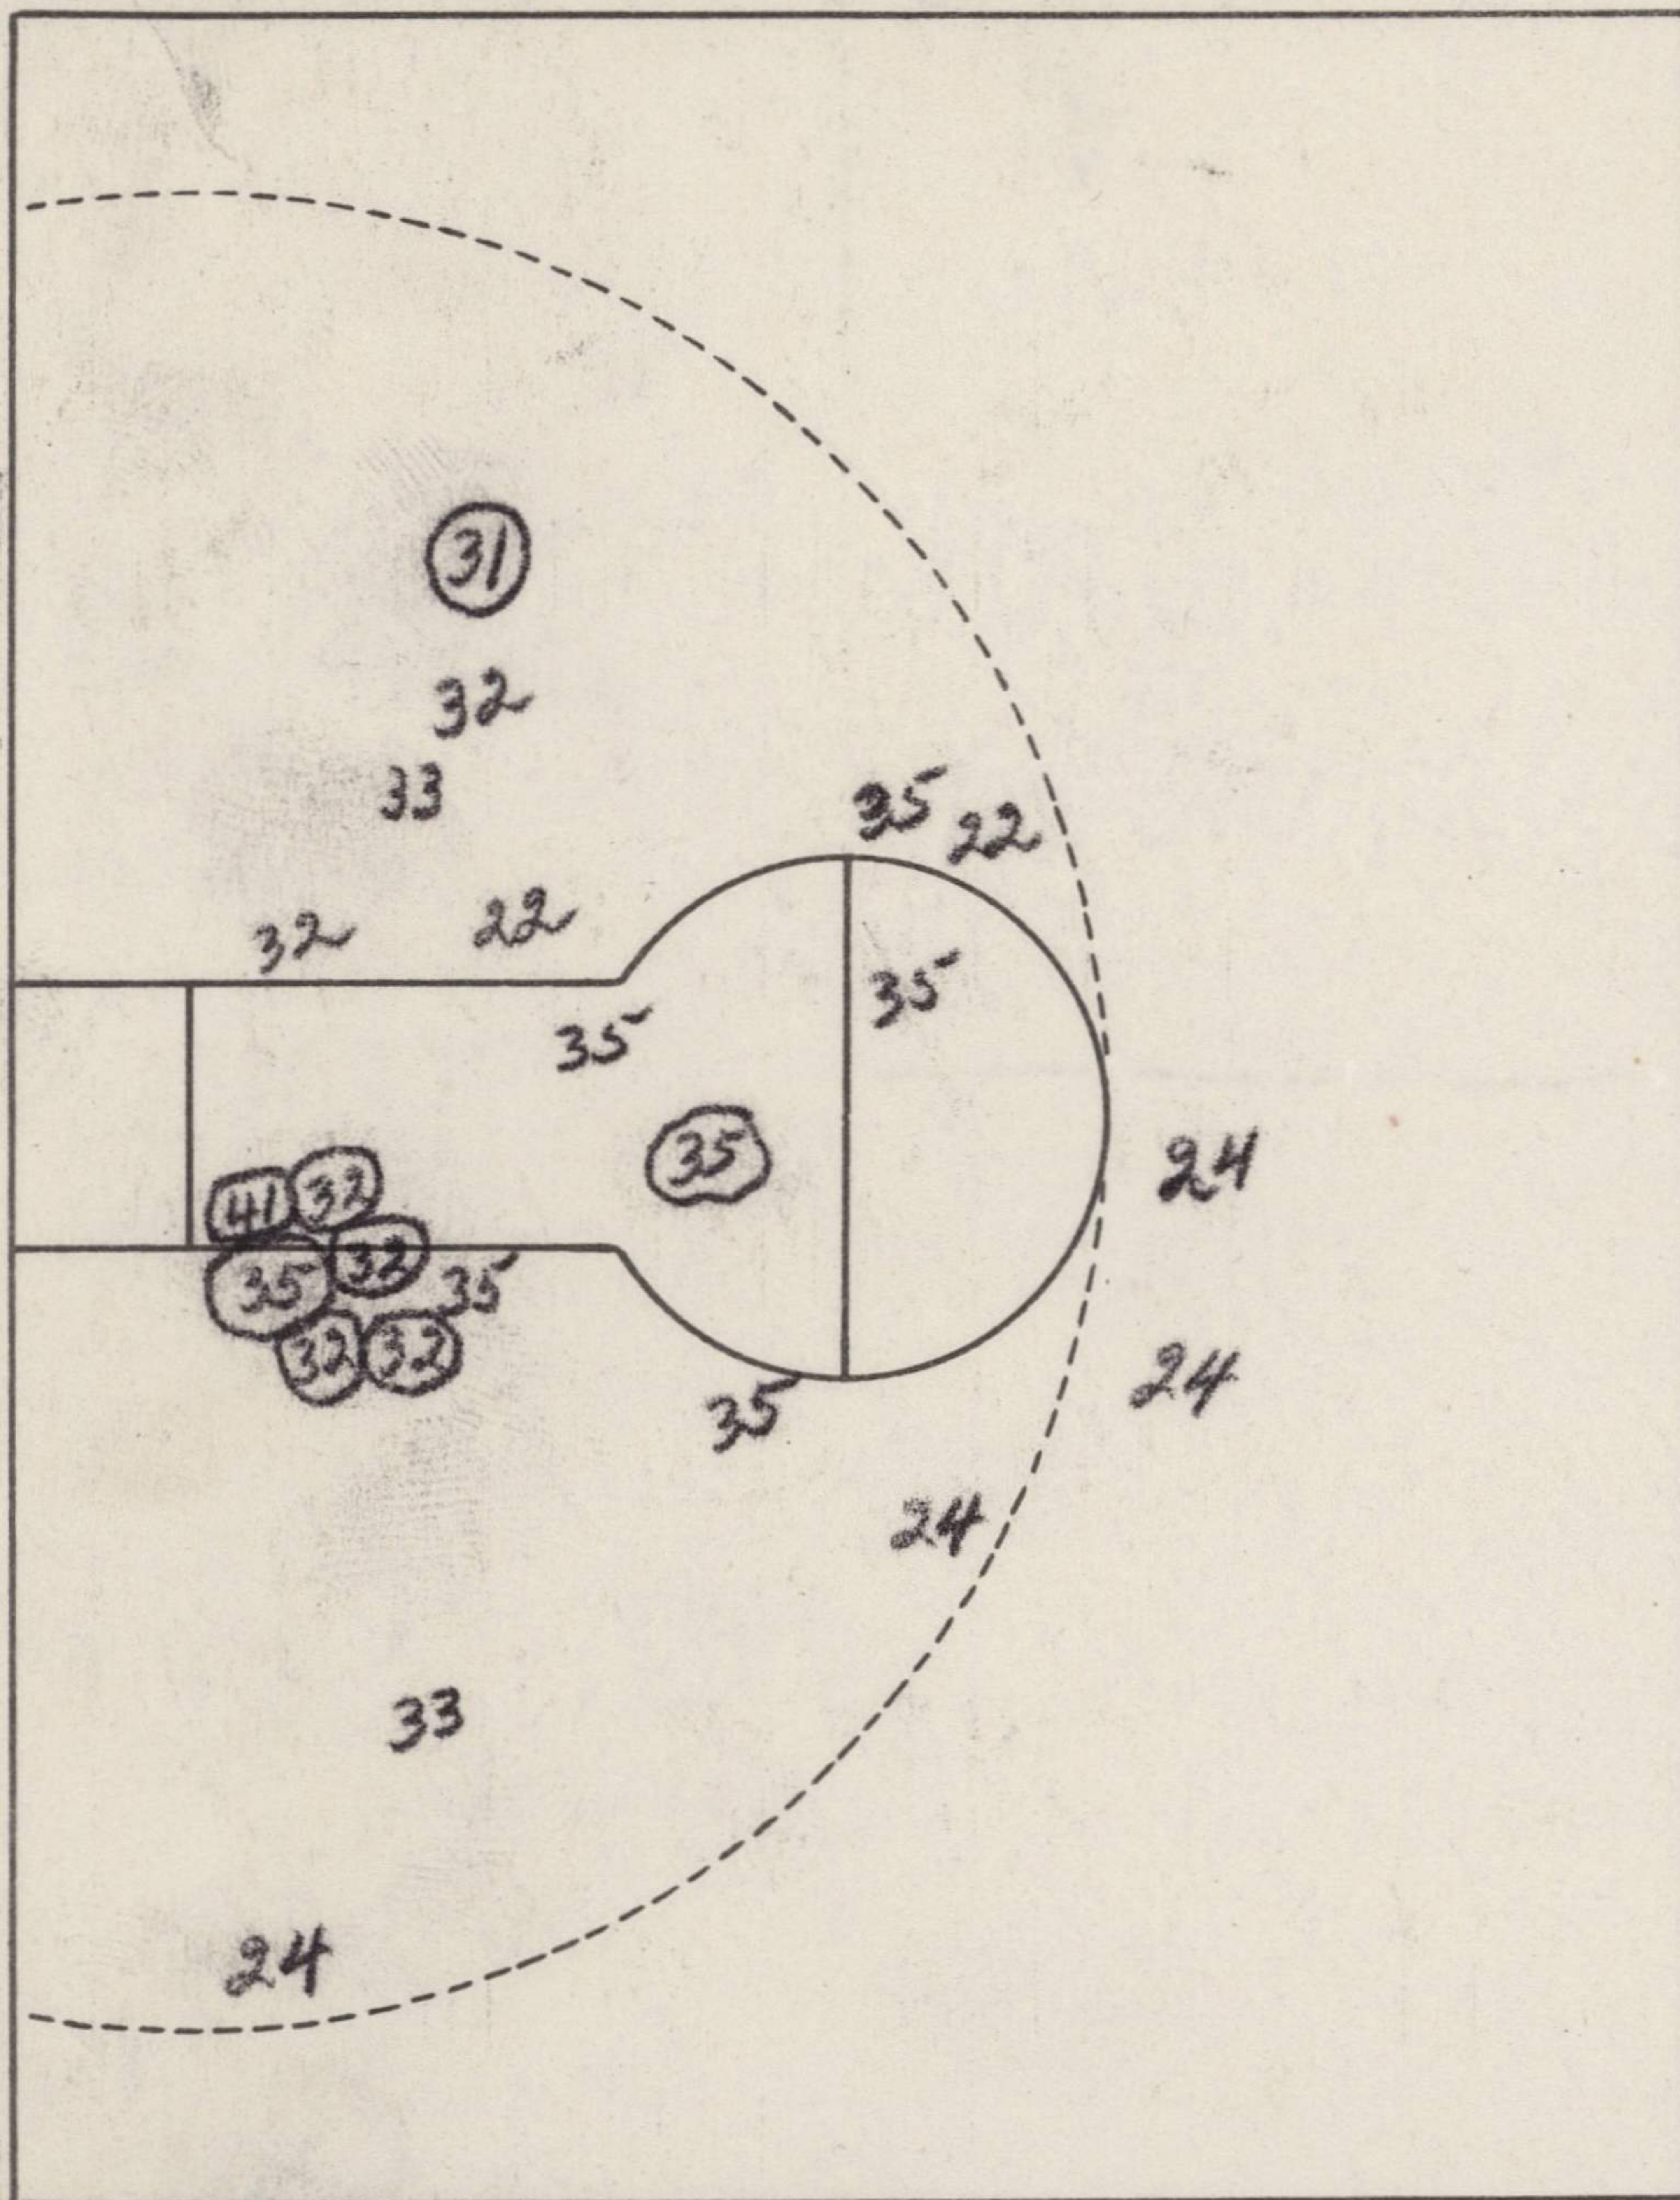

Home Team KANSAS vs MISSOURI
Where Played K.C., Mo. Date DEC 29, 1952 Half 2ND

Team MISSOURI

No	Name	Fld Gls			Fr Thrs			RB	A	PF	TP
		A	M	%	A	M	%				
22	WILFONGT	2	0		4	4		2			
24	FILBERTS	4	0								
26	LANDOLT										
31	OLIGSCHNABER	2	1								
32	PARK	6	4		10	8		4			
33	HUGHES	2	0								
34	CASTEEL										
35	REITER	7	2					2			
41	SCHODENMAKER	1	1		2	2		2			
45	FOWLER				1	1					
44	LUTJEN										
21	CRUTS										
52	HOLST							1			
Grand Totals		23	8		17	14		11			

Team KANSAS

No	Name	Fld Gls			Fr Thrs			RB	A	PF	TP
		A	M	%	A	M	%				
3	ALBERTS							1			
4	DAVENPORT	2	1					2			
9	PATTERSON	4	2		4	0		3			
10	ANDERSON										
11	WOLF										
12	DYE										
13	JOHNSON										
14	KELLEY	4	2		5	5		1			
15	DECKERT										
17	NICHOLSON										
20	REICH	1	0					1			
21	HIETHOLT	2	0		1	1		1			
22	SMITH	2	0					2			
23	BULLER										
24	KELLEY	12	6		1	1		4			
25	BORN	8	2		8	5		6			
Grand Totals		35	13		19	12		20