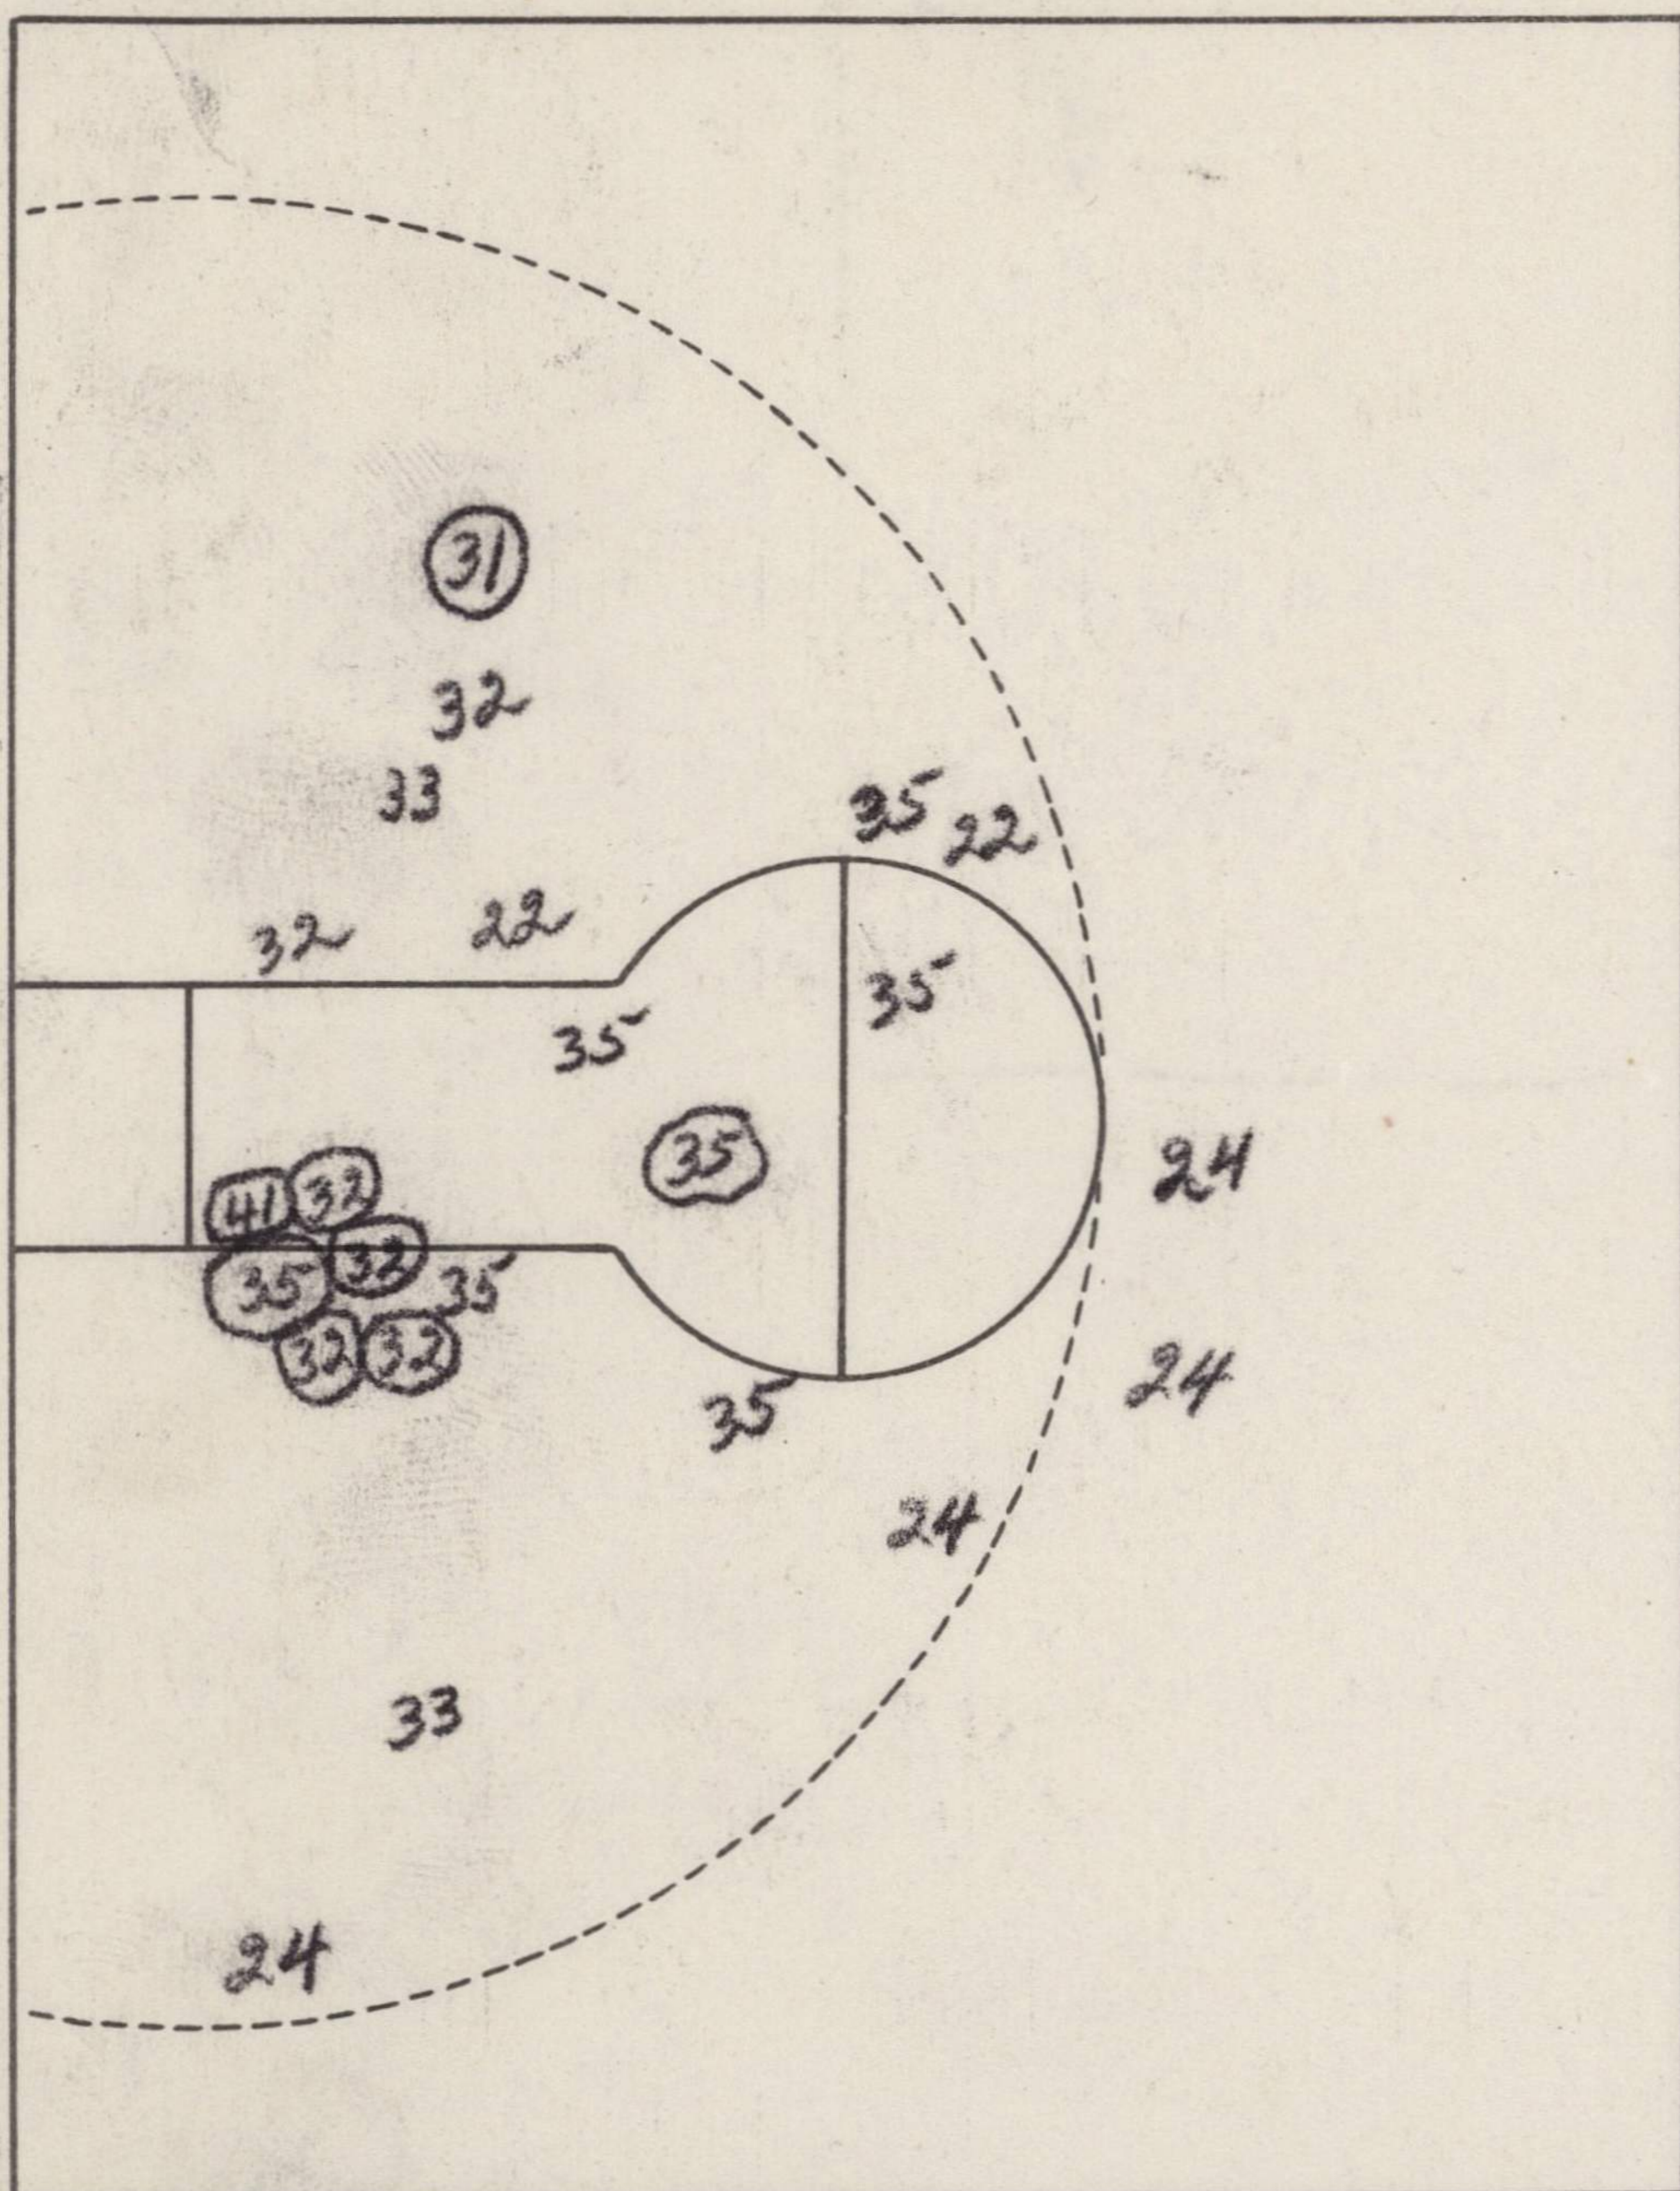

Home Team KANSAS vs MISSOURI
 Where Played K.C., Mo. Date DEC 29, 1952 Half 2ND

Team MISSOURI

No	Name	Fld Gls			Fr Thrs			RB	A	PF	TP
		A	M	%	A	M	%				
22	WILFONGT	2	0		4	4		2			
24	FILBERTS	4	0								
26	LANDOLT										
31	OLIGSCHNABER	2	1								
32	PARK	6	4		10	8		4			
33	HUGHES	2	0								
34	CASTEEL										
35	REITER	7	2					2			
41	SCHODENMAKER	1	1		2	2		2			
45	FOWLER				1	1					
44	LUTJEN										
21	CRUTS										
52	HOLST							1			
Grand Totals		23	8		17	15		11			

Team KANSAS

No	Name	Fld Gls			Fr Thrs			RB	A	PF	TP
		A	M	%	A	M	%				
3	ALBERTS							1			
4	DAVENPORT	2	1					2			
9	PATTERSON	4	2		4	0		3			
10	ANDERSON										
11	WOLF										
12	DYE										
13	JOHNSON										
14	KELLEY	4	2		5	5		1			
15	DECKERT										
17	NICHOLSON										
20	REICH	1	0					1			
21	HIETHOLT	2	0		1	1		1			
22	SMITH	2	0					2			
23	BULLER										
24	KELLEY A	12	6		1	1		4			
25	BORN	8	2		8	5		6			
Grand Totals		35	13		19	12		20			