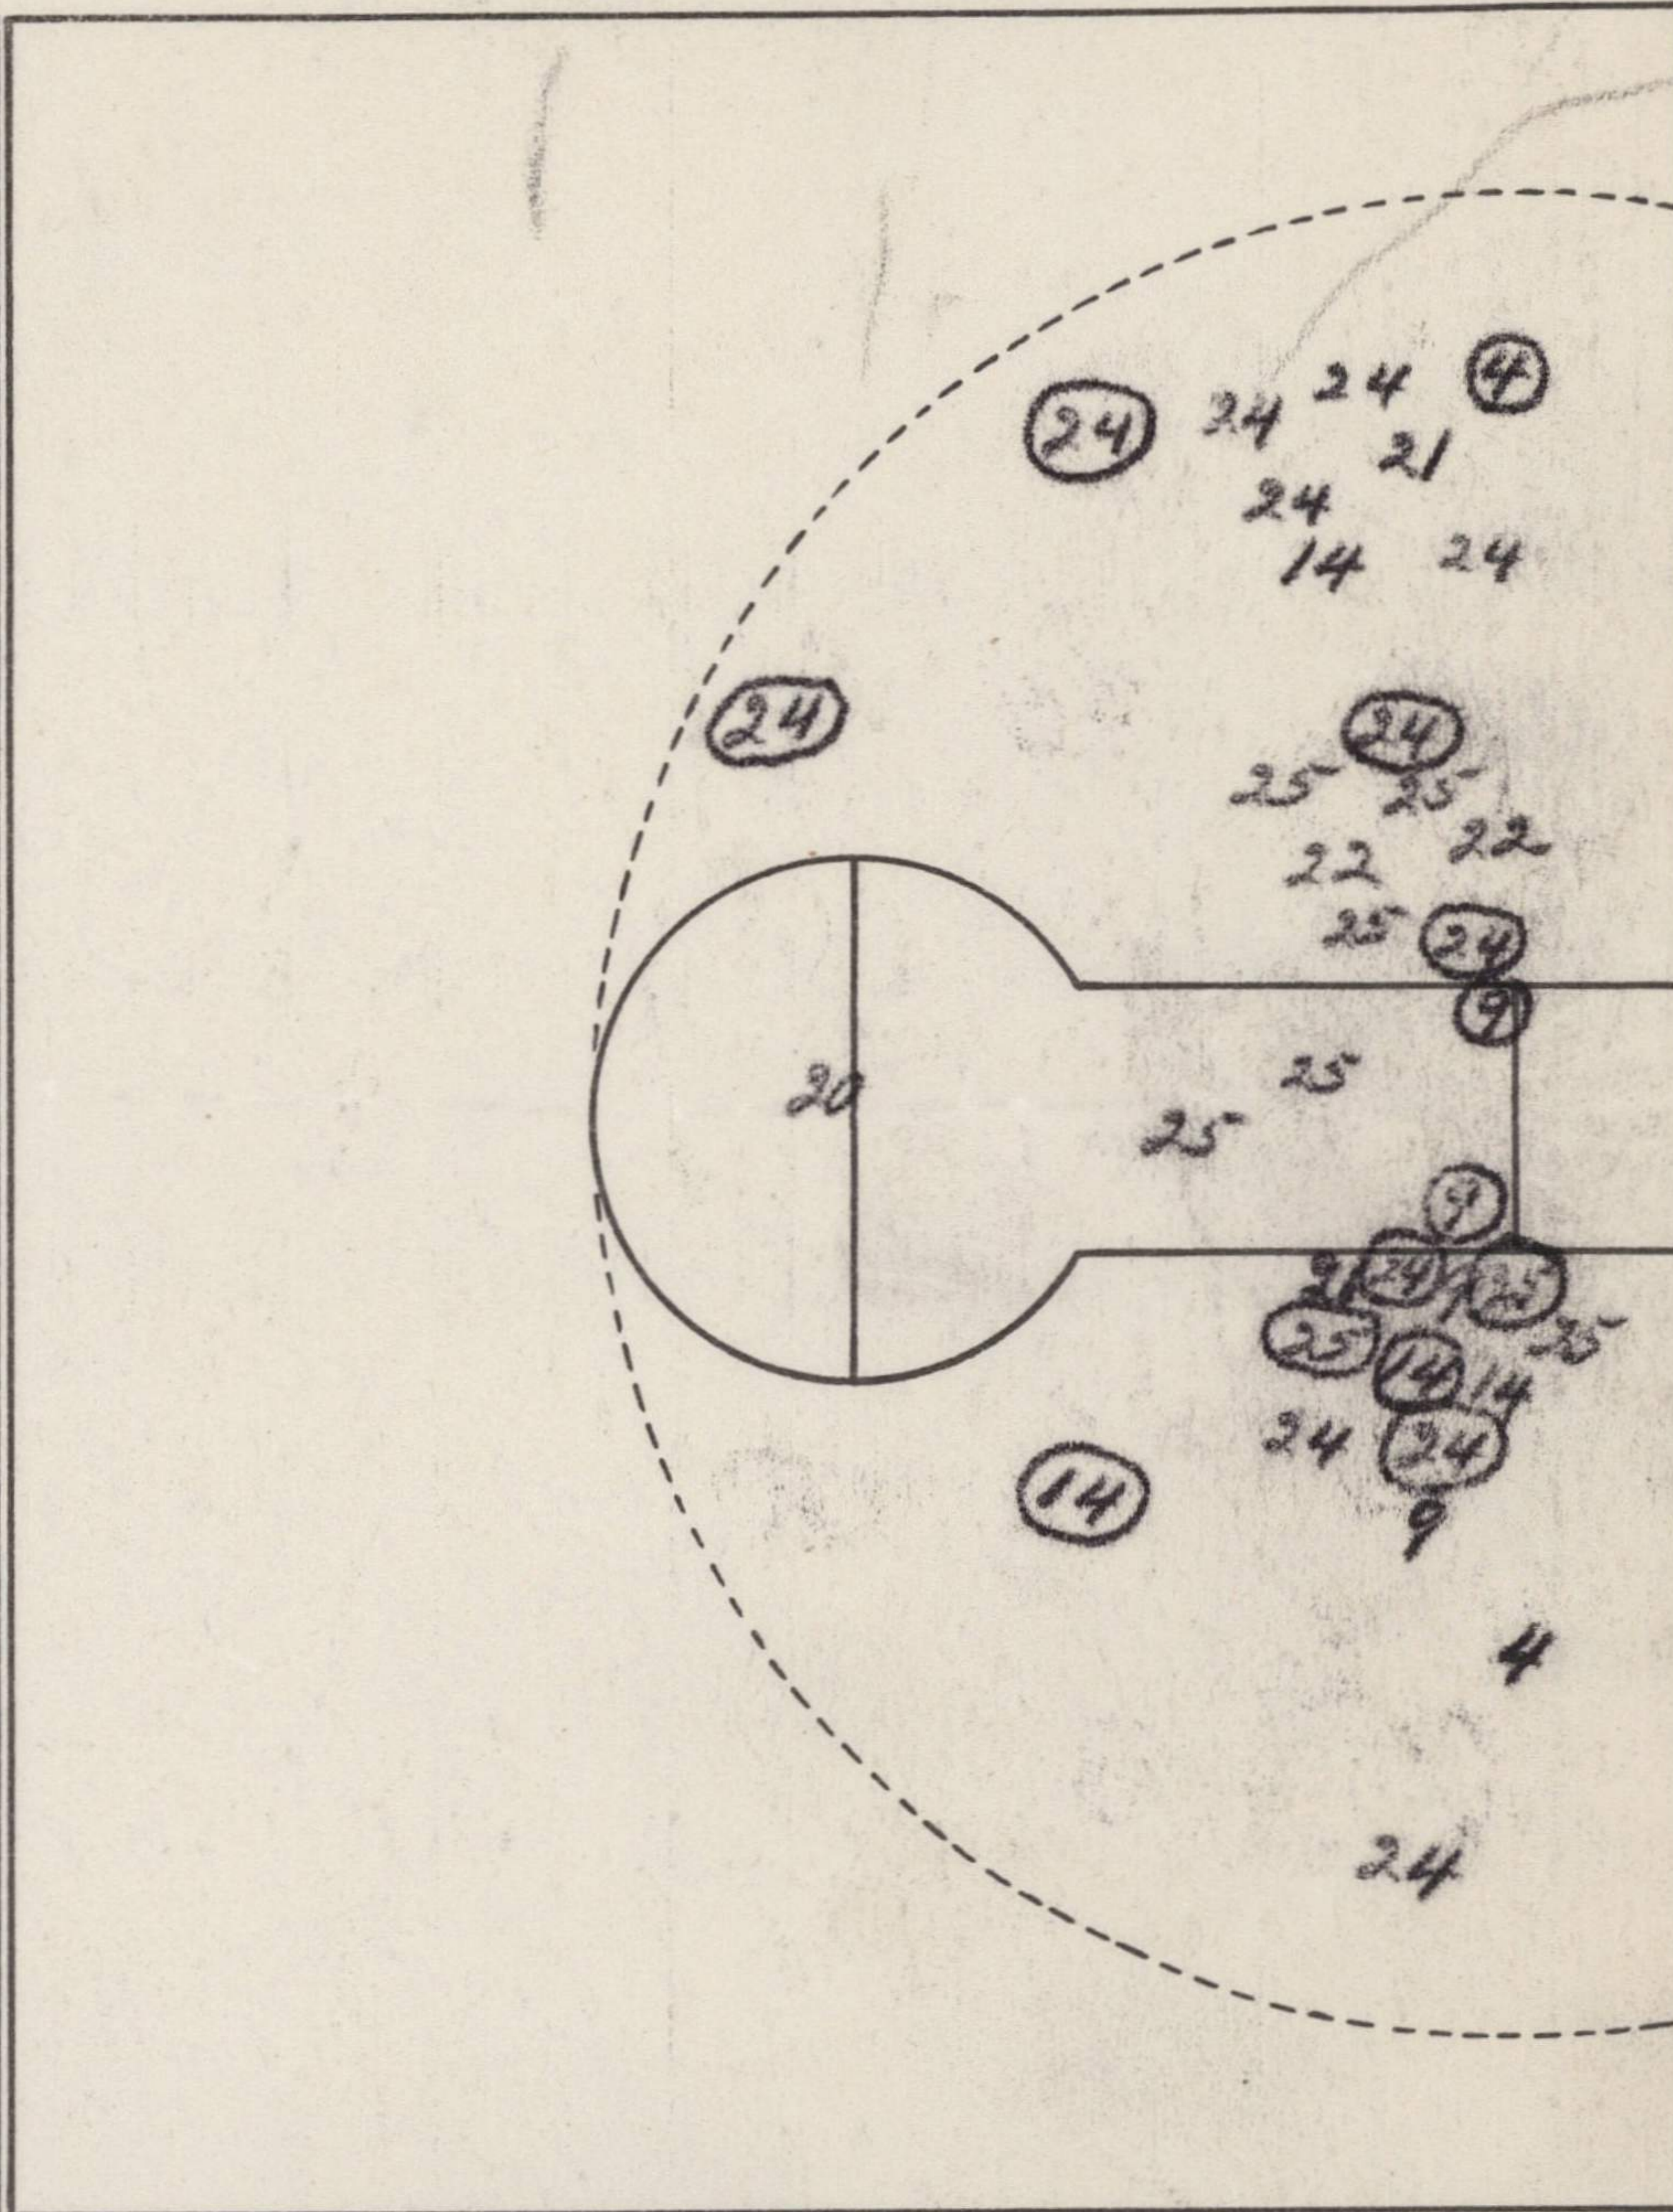

Home Team KANSAS vs MISSOURI
 Where Played K.C., Mo. Date DEC 29, 1952 Half 2ND

Team MISSOURI

No	Name	Fld Gls			Fr Thrs			RB	A	PF	TP
		A	M	%	A	M	%				
22	WILFONGT	2	0		4	4		2			
24	FILBERTS	4	0								
26	LANDOLT										
31	OLIGSCHNABER	2	1								
32	PARK	6	4		10	8		4			
33	HUGHES	2	0								
34	CASTEEL										
35	REITER	7	2					2			
41	SCHODENMAKER	1	1		2	2		2			
45	FOWLER				1	1					
44	LUTJEN										
21	CRUTS										
52	HOLST							1			
Grand Totals		23	8		17	15		11			

Team KANSAS

No	Name	Fld Gls			Fr Thrs			RB	A	PF	TP
		A	M	%	A	M	%				
3	ALBERTS							1			
4	DAVENPORT	2	1					2			
9	PATTERSON	4	2		4	0		3			
10	ANDERSON										
11	WOLF										
12	DYE										
13	JOHNSON										
14	KELLEY	4	2		5	5		1			
15	DECKERT										
17	NICHOLSON										
20	REICH	1	0					1			
21	HIETHOLT	2	0		1	1		1			
22	SMITH	2	0					2			
23	BULLER										
24	KELLEY A	12	6		1	1		4			
25	BORN	8	2		8	5		6			
Grand Totals		35	13		19	12		20			