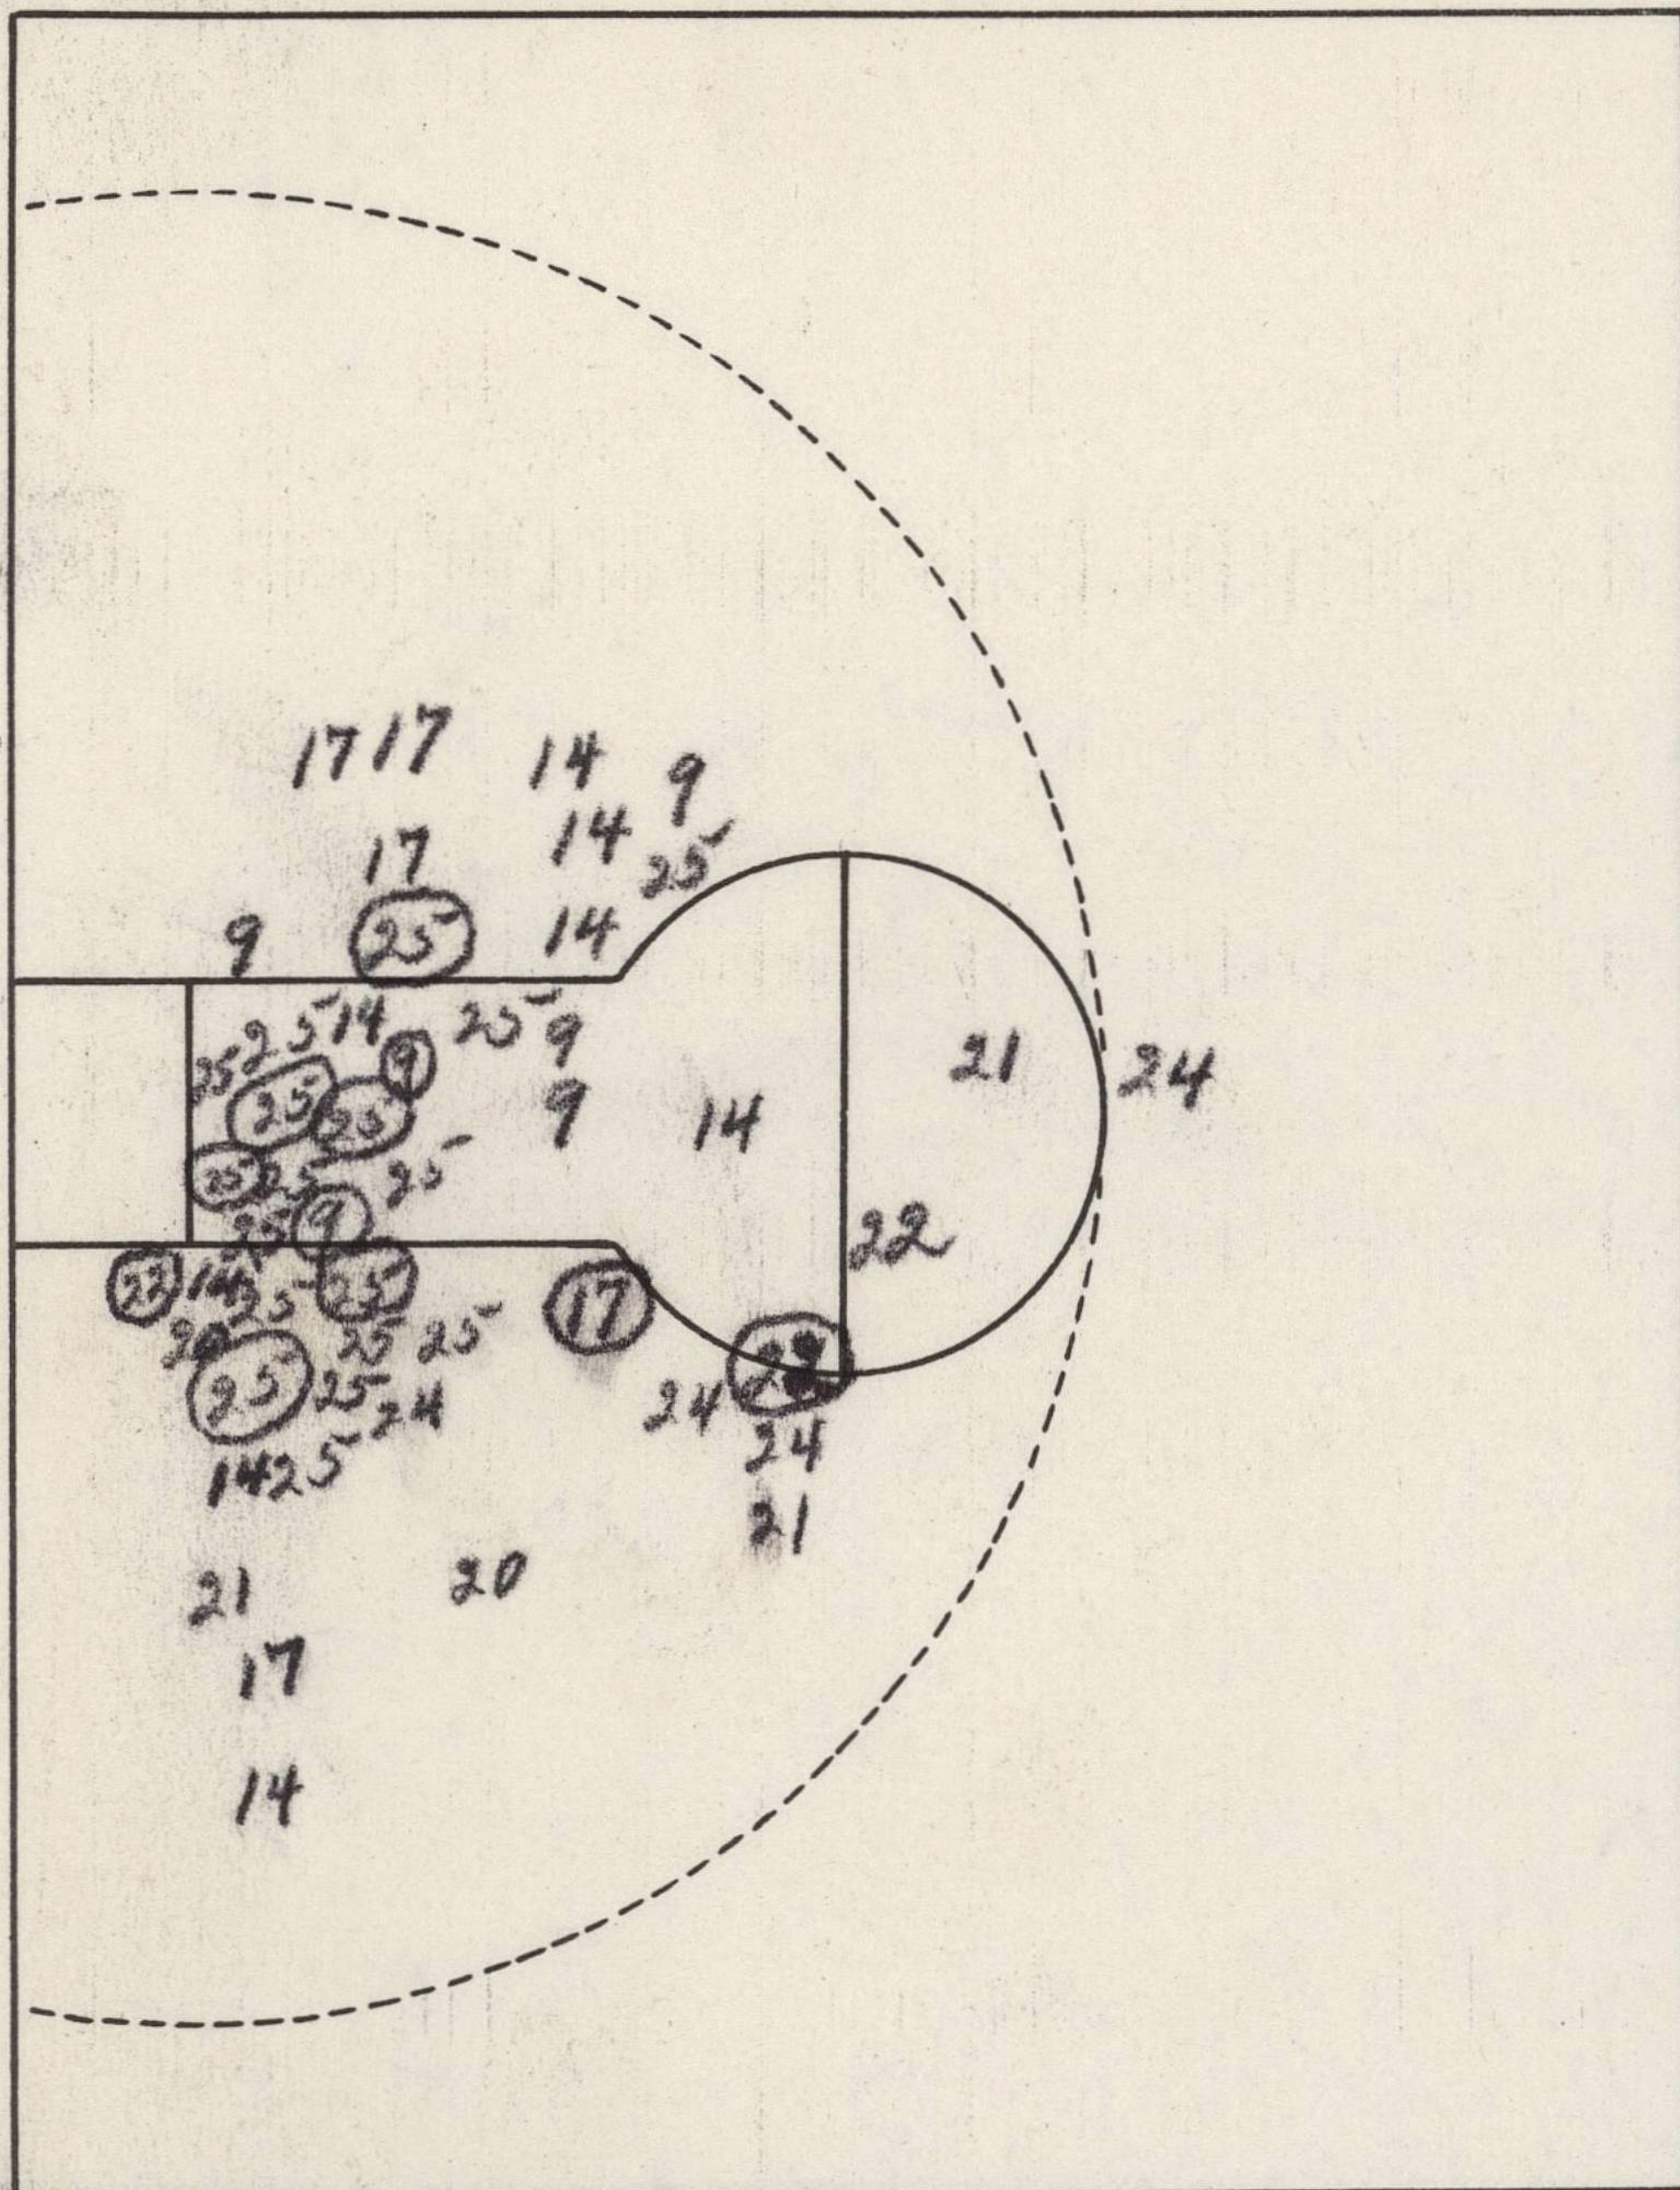

Home Team KANSAS vs MISSOURI
Where Played K.C., Mo. Date DEC 29, 1952 Half 1ST

Team KANSAS

No	Name	Fld Gls			Fr Thrs			RB	A	PF	TP
		A	M	%	A	M	%				
3	ALBERTS										
4	DAVENPORT										
9	PATTERSON	6	2					8			
10	ANDERSON										
11	WOLF										
12	DYE										
13	JOHNSON										
14	KELLEY	8	0		3	3		4			
15	DECKERT										
17	NK HOLSON	5	1								
20	REICH	2	0					2			
21	HIETHOLT	3	0		2	0		5			
22	SMITH	3	2		1	0		1			
23	BULLER										
24	KELLEY	4	0					2			
25	BORN	18	6		4	3		8			
Grand Totals		49	14		9	6		30			

Team MISSOURI

No	Name	Fld Gls			Fr Thrs			RB	A	PF	TP
		A	M	%	A	M	%				
22	WILFONG	3	0					3			
24	FILBERT	6	4		6	3		2			
25	LANDOLT	3	1		4	2		3			
31	OLIGSCHLAGER	3	2		1	0		2			
32	PARK	4	1		2	2					
33	HUGHES	1	1								
34	CASTEEL										
35	REITTER	4	1		3	2		5			
41	SCHOENMAKER	1	0		3	2		1			
45	FOWLER										
49	LUTJEN										
51	CRUTS										
52	HOLST	1	0								
Grand Totals		26	10		19	11		16