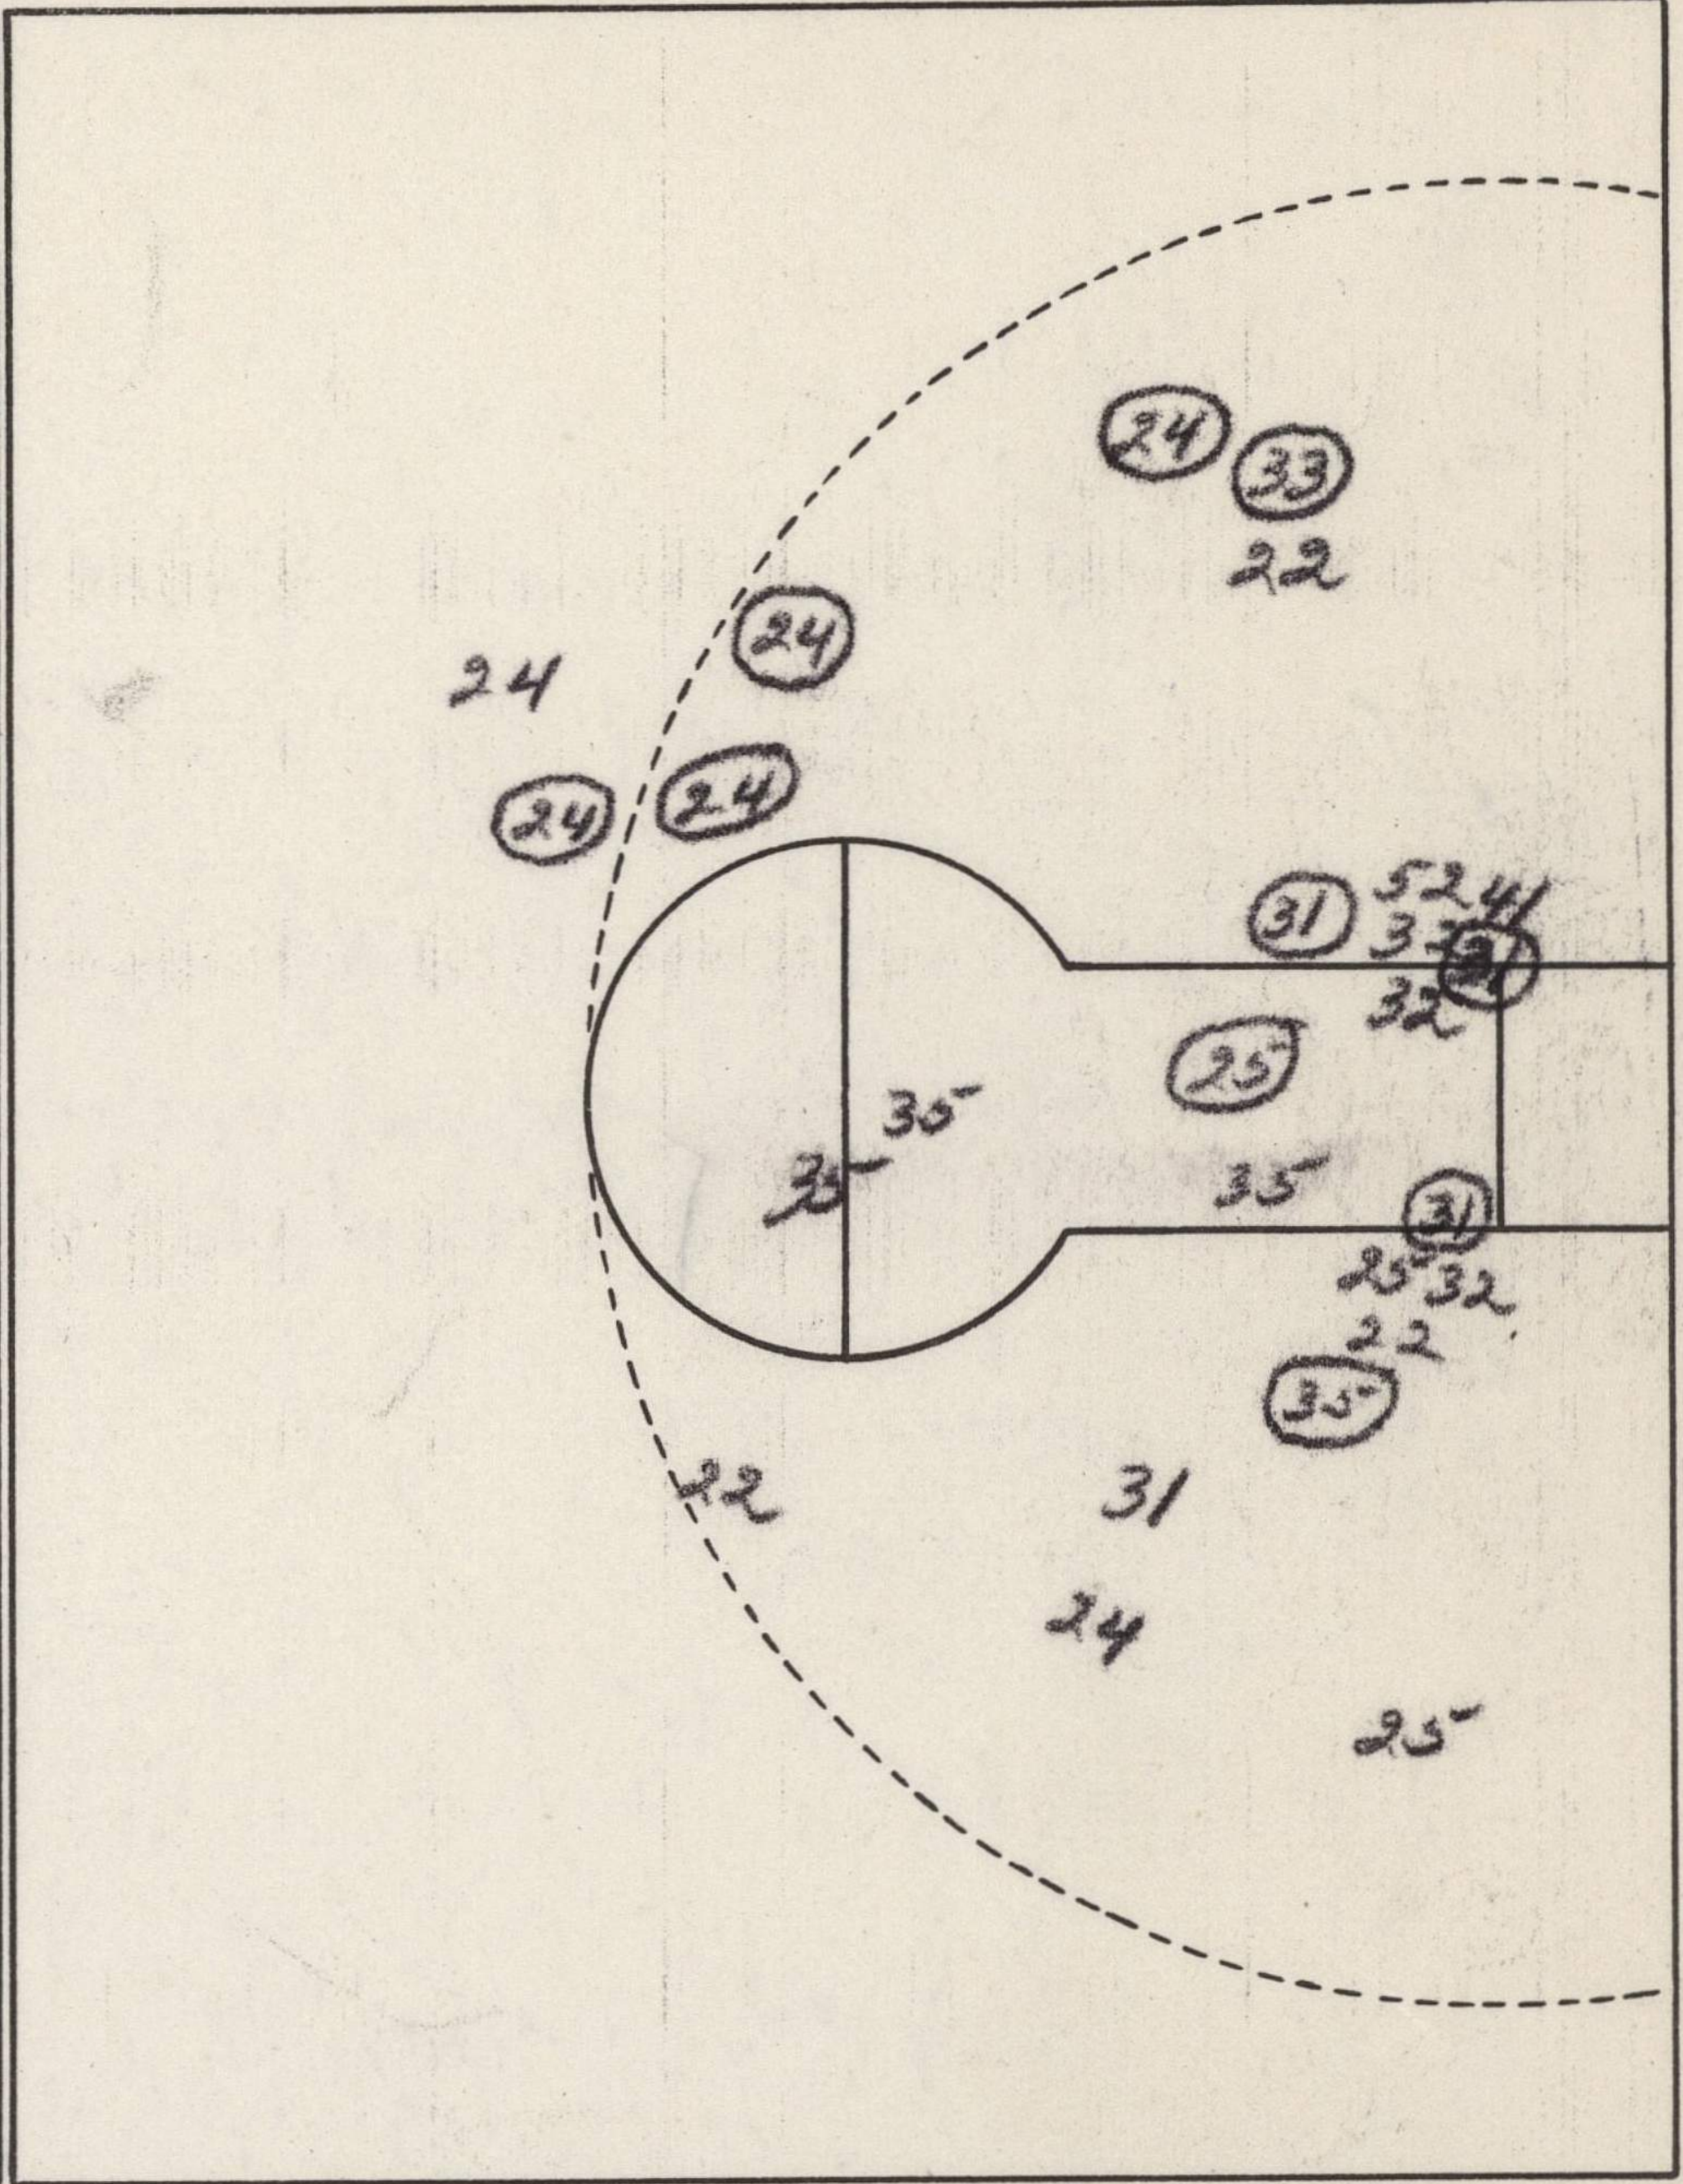

Home Team KANSAS vs MISSOURI
Where Played K.C., Mo. Date DEC 29, 1952 Half 1ST

Team KANSAS

No	Name	Fld Gls			Fr Thrs			RB	A	PF	TP
		A	M	%	A	M	%				
3	ALBERTS										
4	DAVENPORT										
9	PATTERSON	6	2					8			
10	ANDERSON										
11	WOLF										
12	DYE										
13	JOHNSON										
14	KELLEY	8	0		3	3		4			
15	DECKERT										
17	NK HOLSON	5	1								
20	REICH	2	0					2			
21	HIETHOLT	3	0		2	0		5			
22	SMITH	3	2		1	0		1			
23	BULLER										
24	KELLEY	4	0					2			
25	BORN	18	6		4	3		8			
Grand Totals		49	14		9	6		30			

Team MISSOURI

No	Name	Fld Gls			Fr Thrs			RB	A	PF	TP
		A	M	%	A	M	%				
22	WILFONG	3	0					3			
24	FILBERT	6	4		6	3		2			
25	LANDOLT	3	1		4	2		3			
31	OLIGSCHLAGER	3	2		1	0		2			
32	PARK	4	1		2	2					
33	HUGHES	1	1								
34	CASTEEL										
35	REITTER	4	1		3	2		5			
41	SCHOENMAKER	1	0		3	2		1			
45	FOWLER										
49	LUTJEN										
51	CRUTS										
52	HOLST	1	0								
Grand Totals		26	10		19	11		16