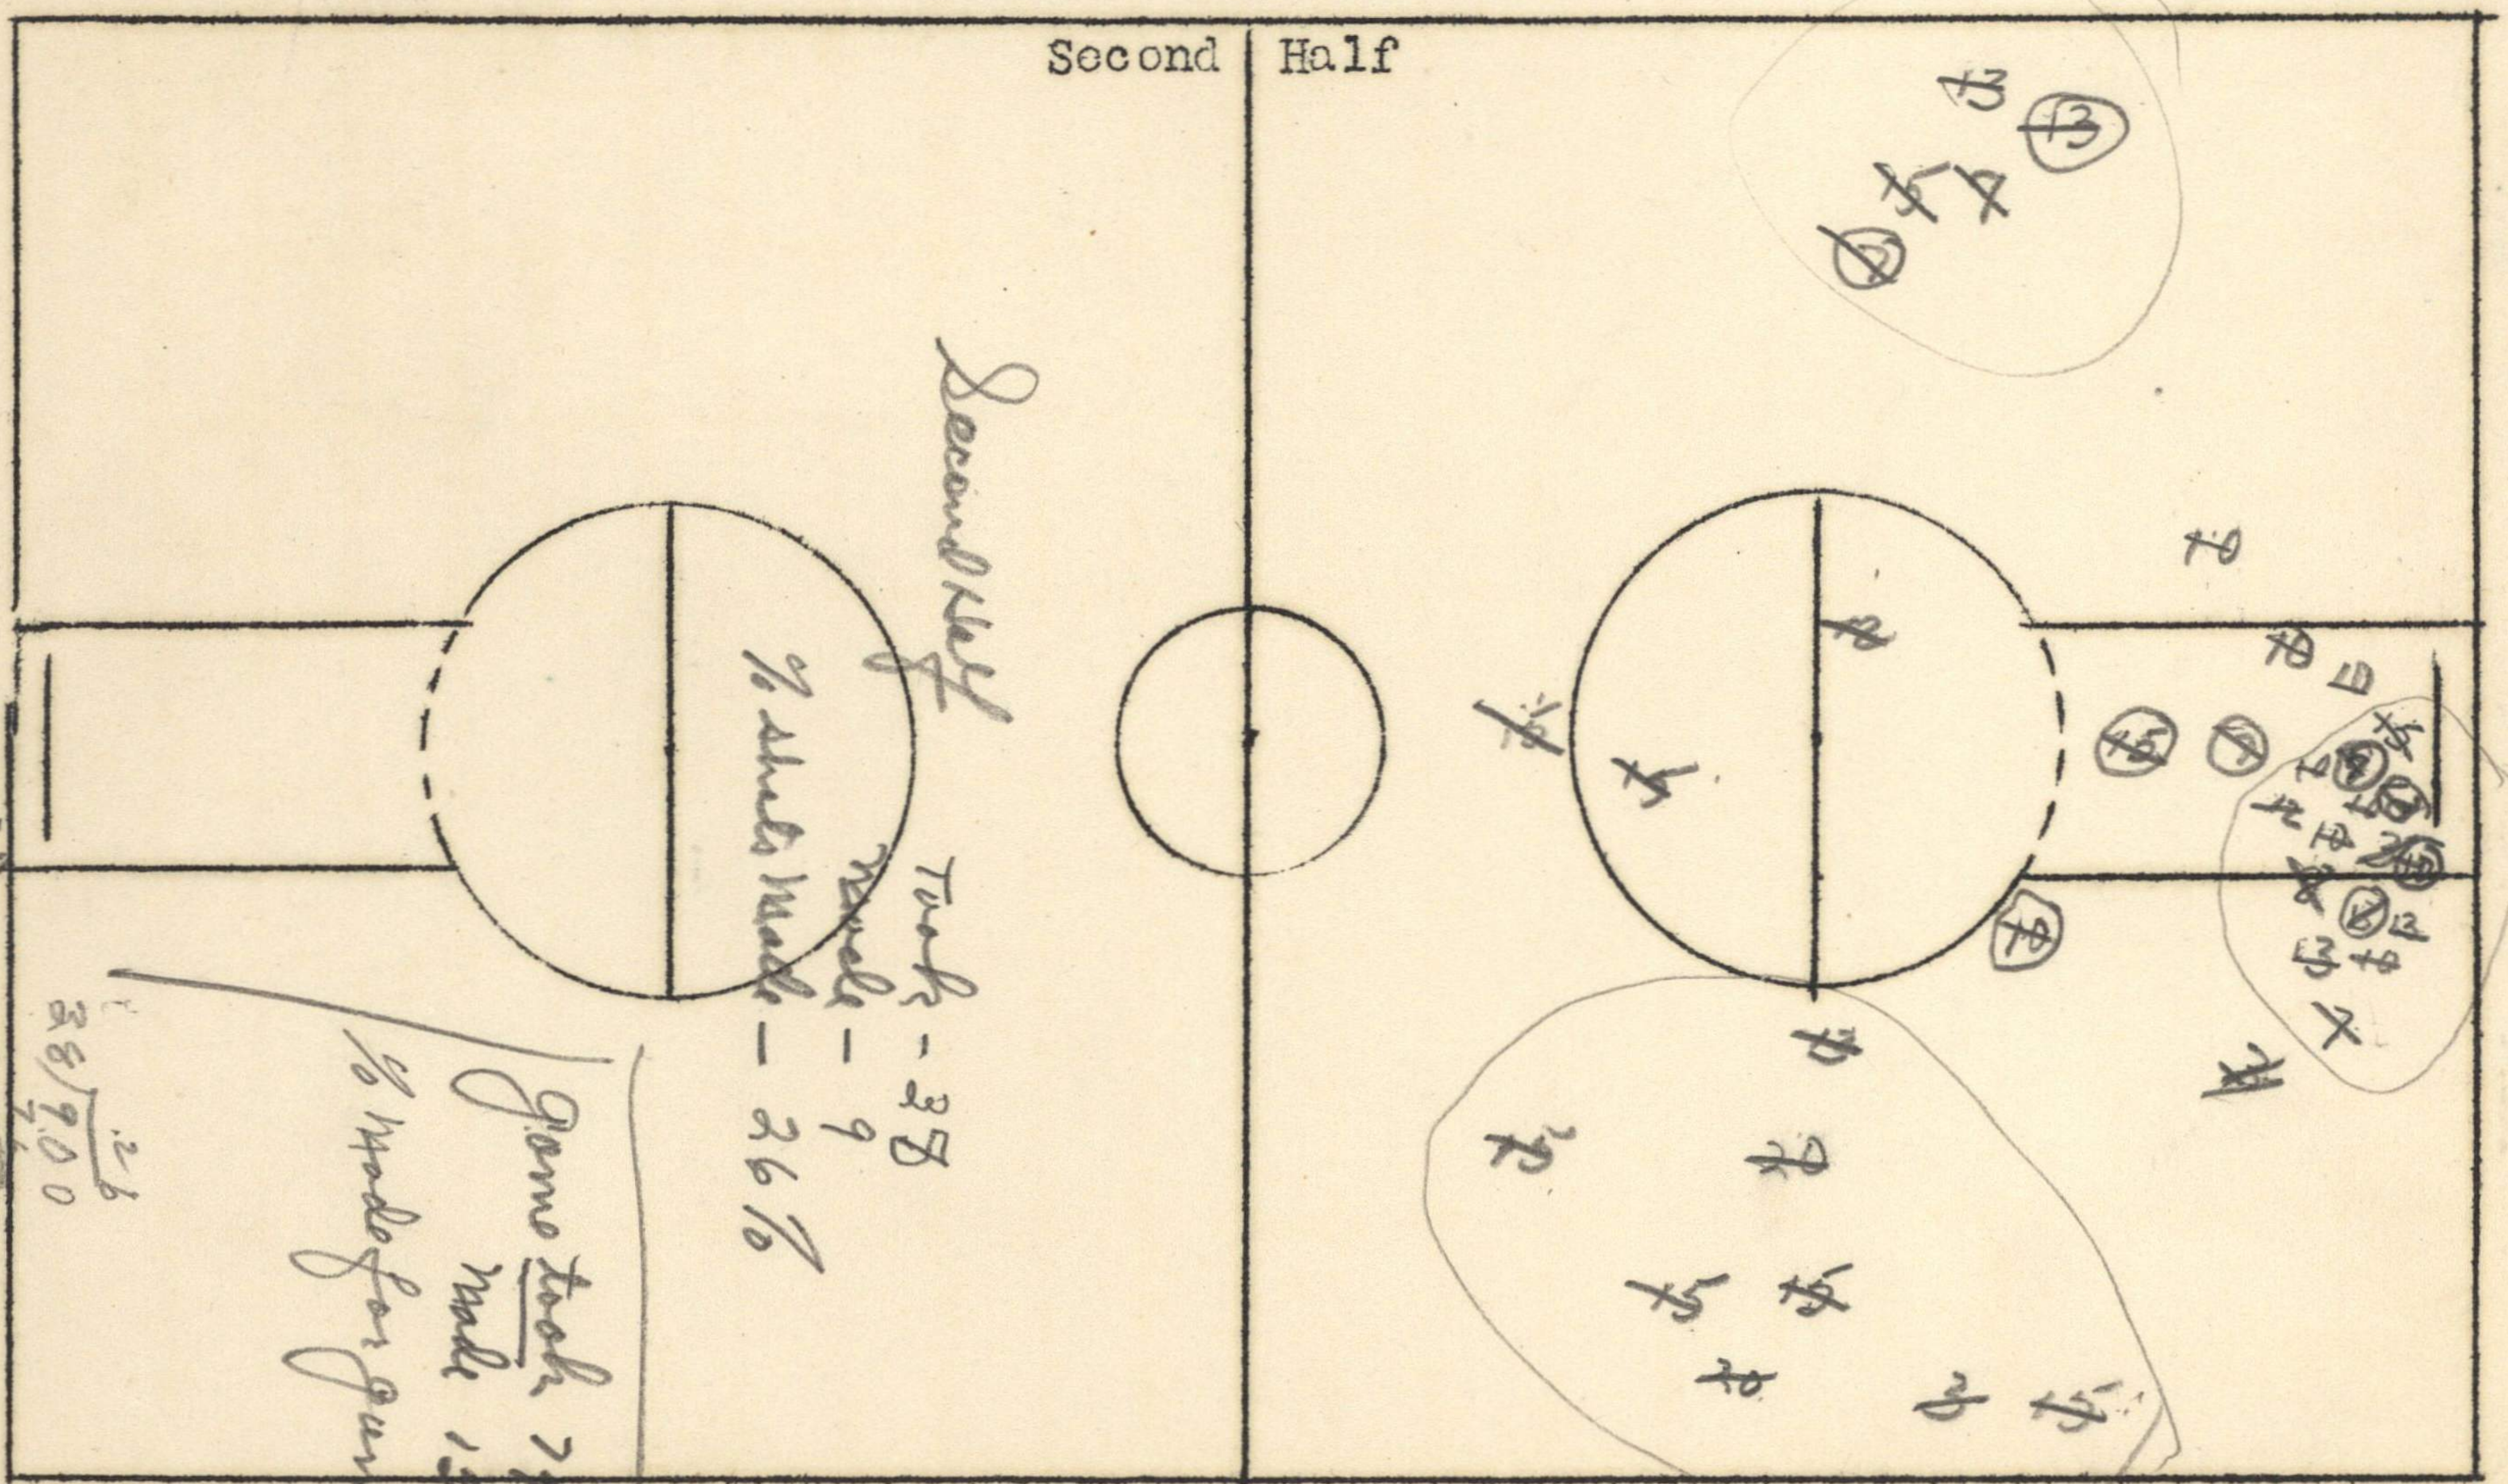

Everley

Press Table

SHOT CHART

Date Dec 17 '41

Kansas vs

Denver &

Team

Kansas

38
15
5
10
8

74
68
-2000