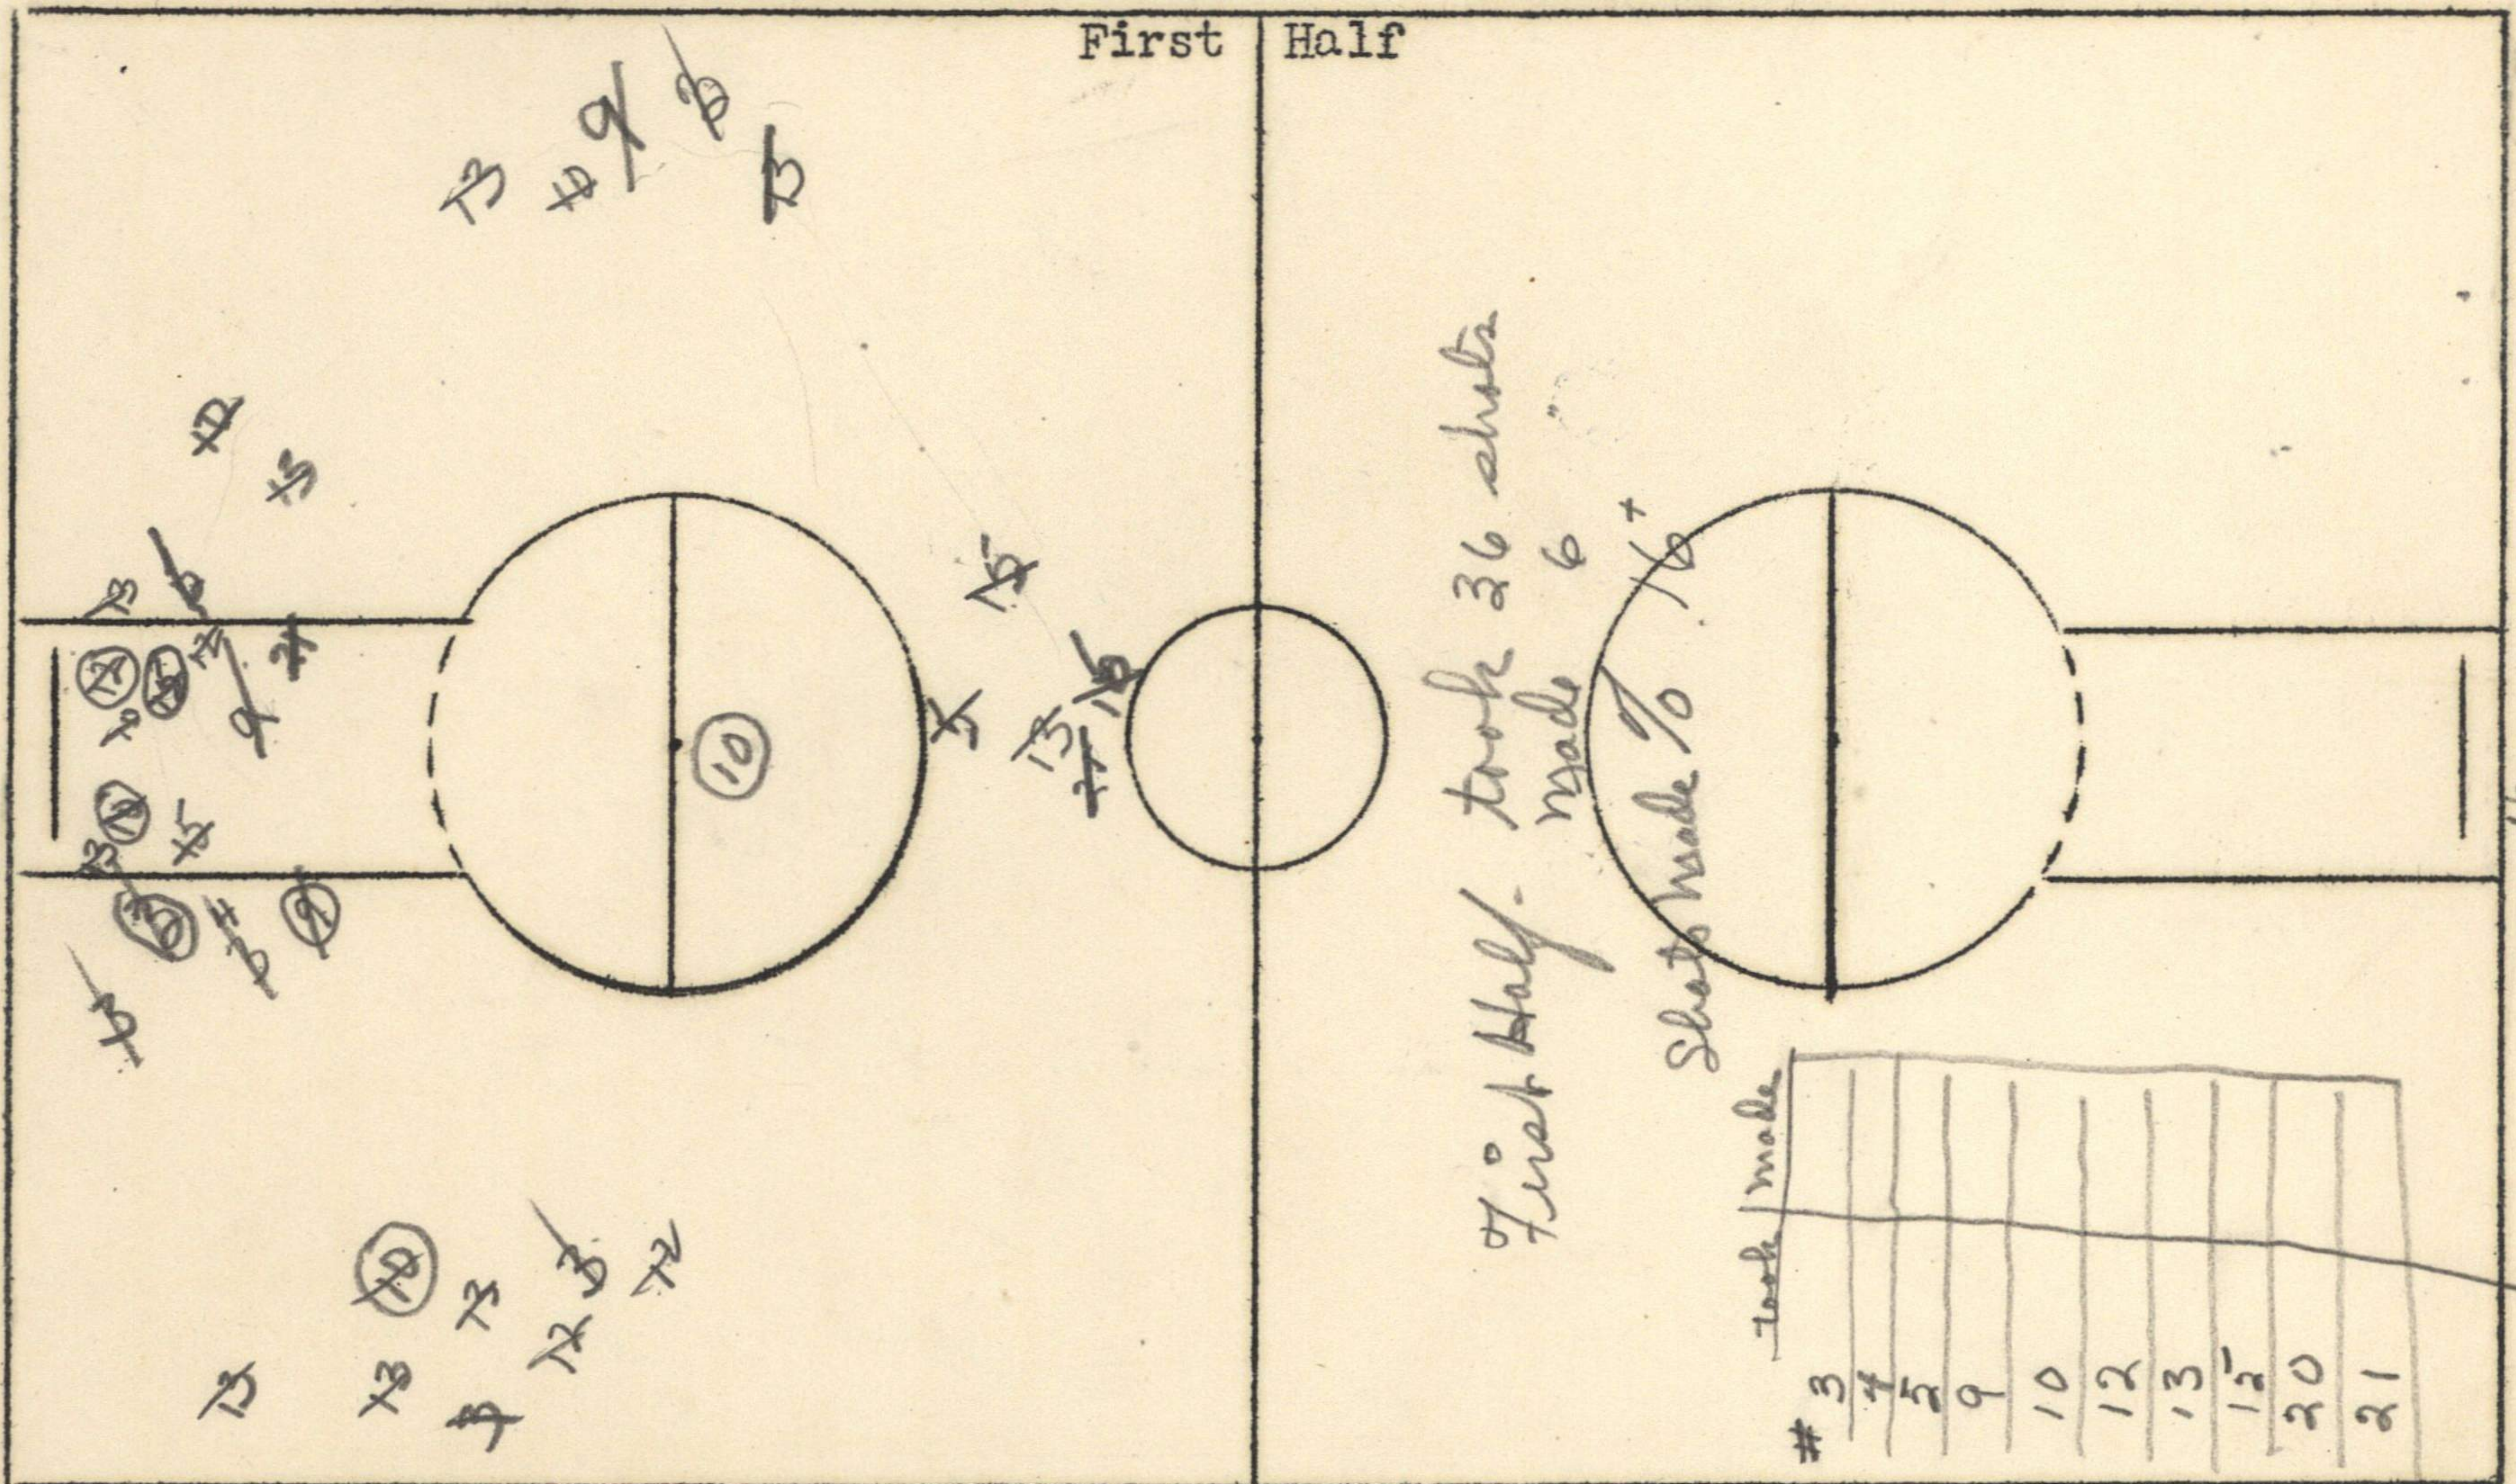

Everley

Press Table

SHOT CHART

Date Dec 17 '41

Kansas vs

Denver &

Team

Kansas

38
15
5
10
8

74
68
-2000