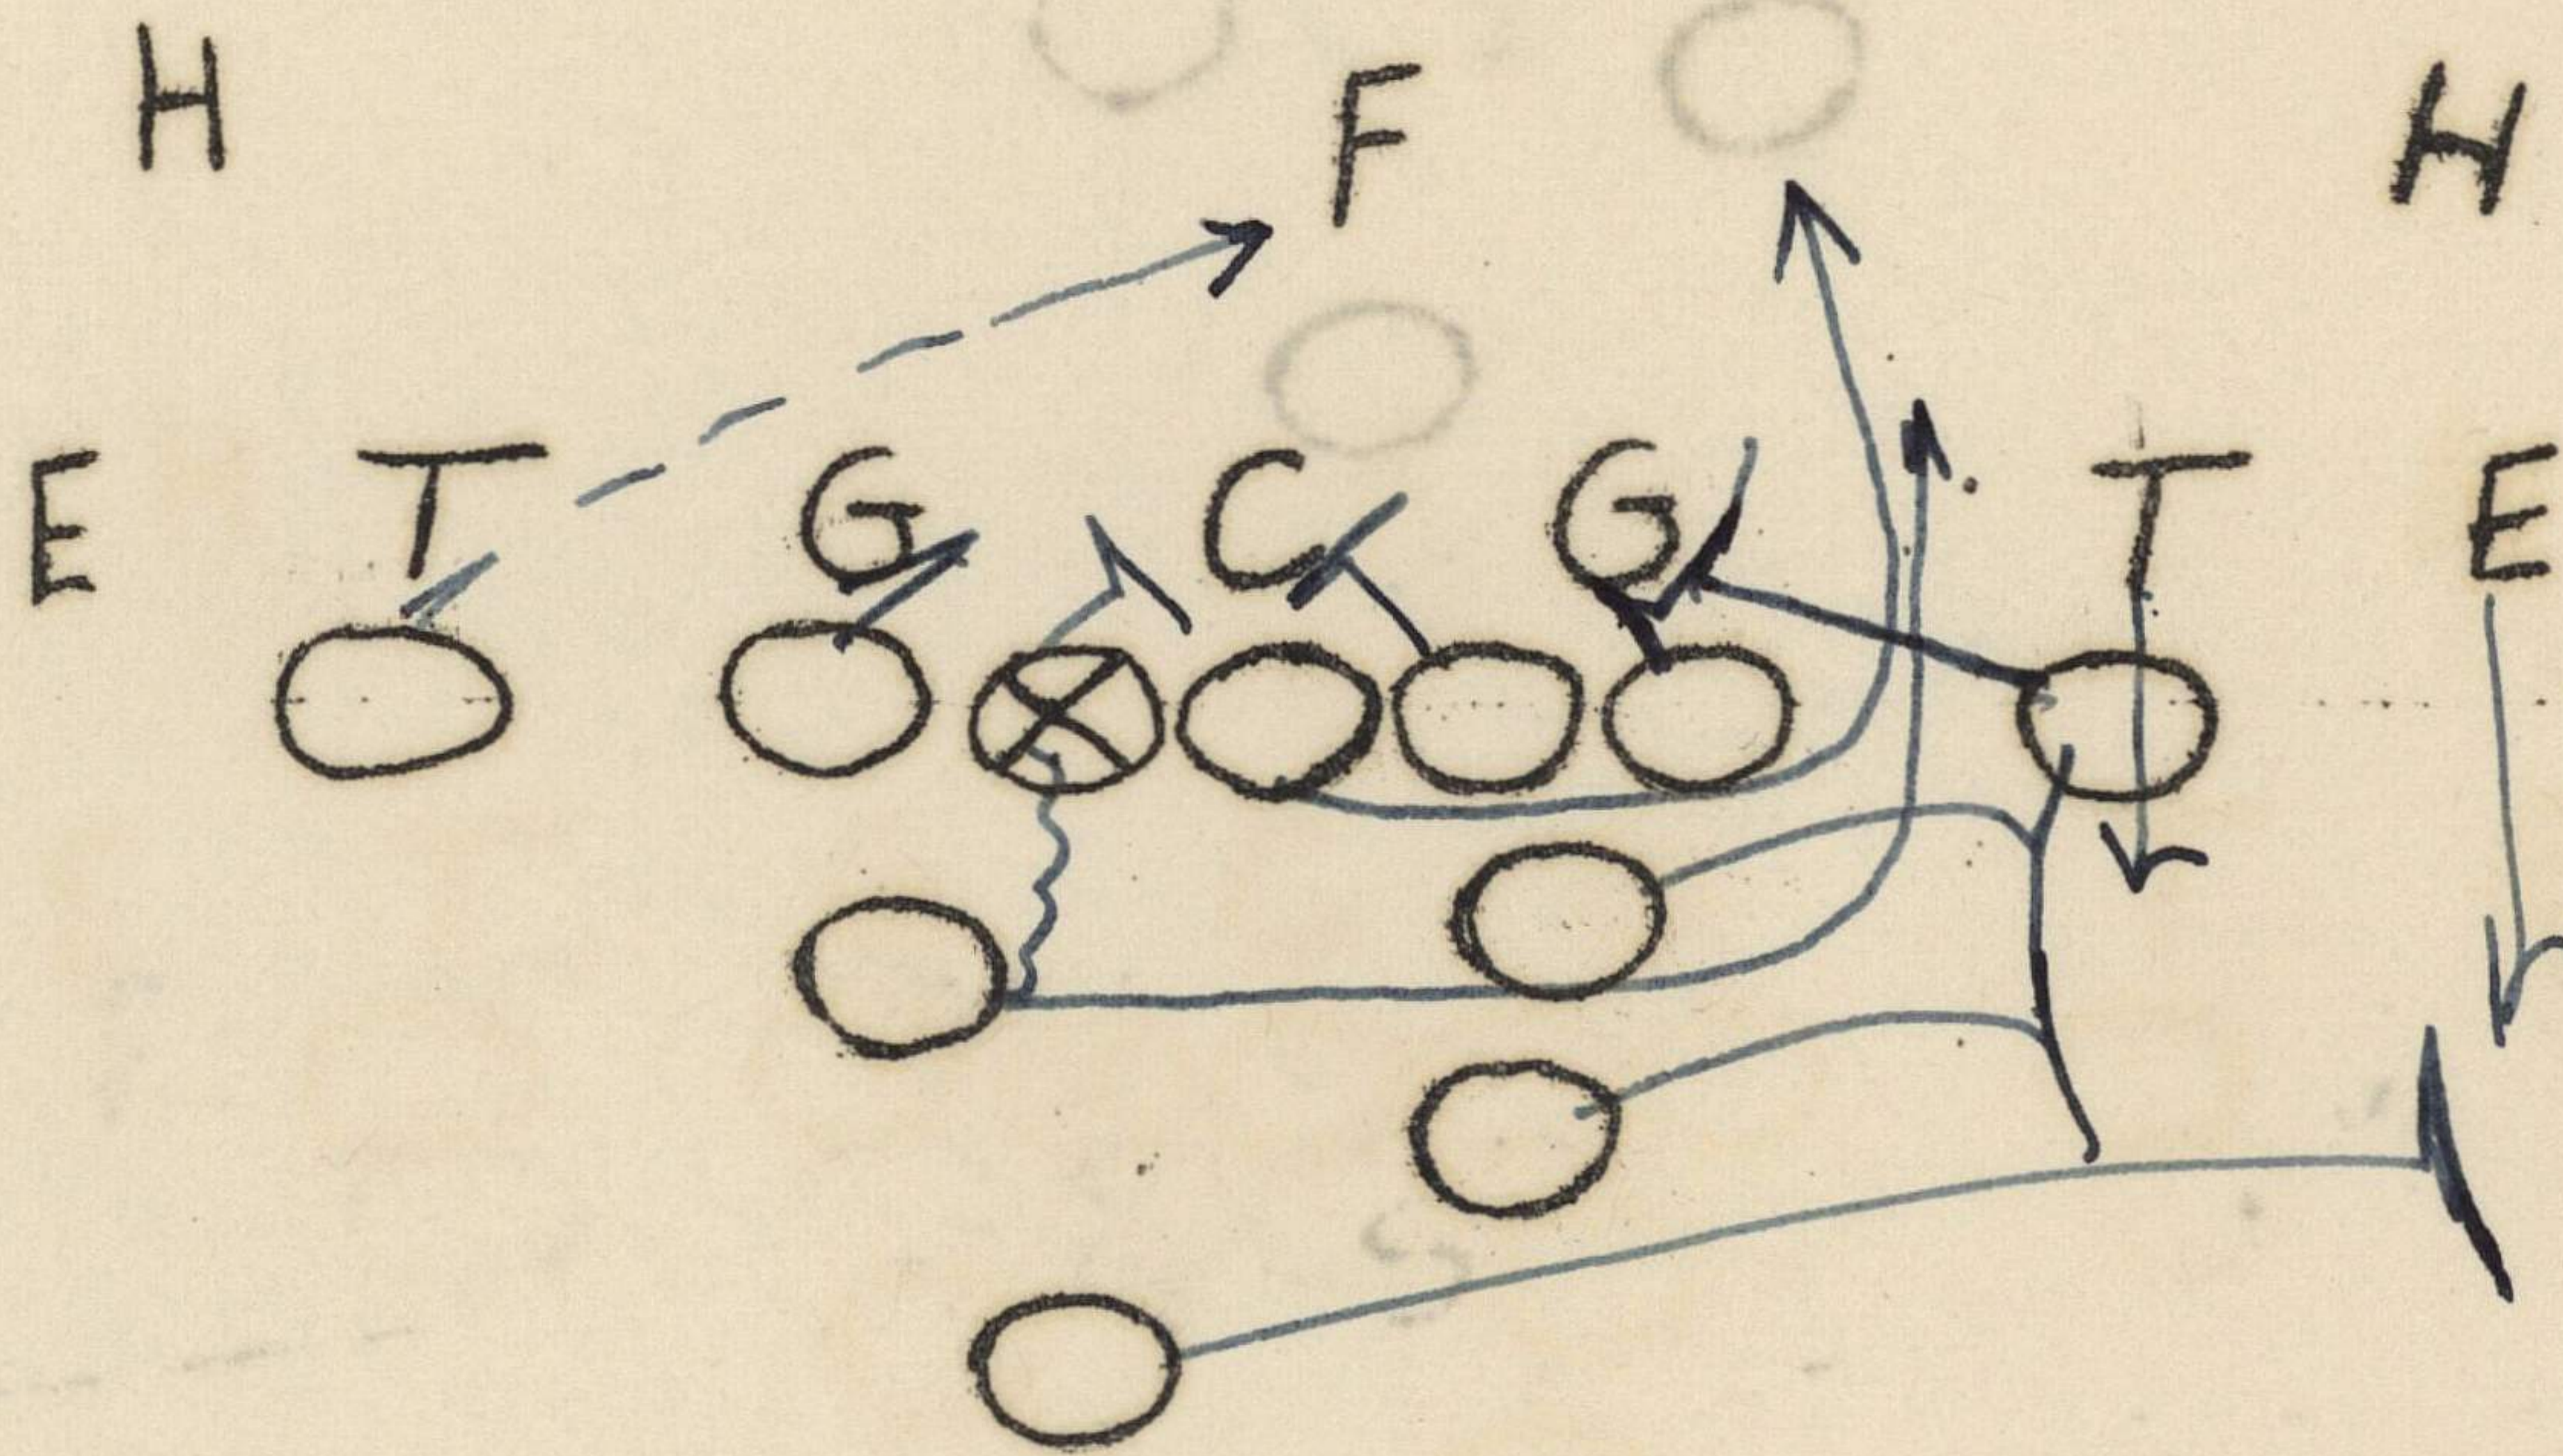

Formations Spring Football 1933

Plays

31	38
32	43
33	
34	
36	
37	

Plays

24	
25	
42	
36	
26	
47	

Spinner
left OSS Tackle