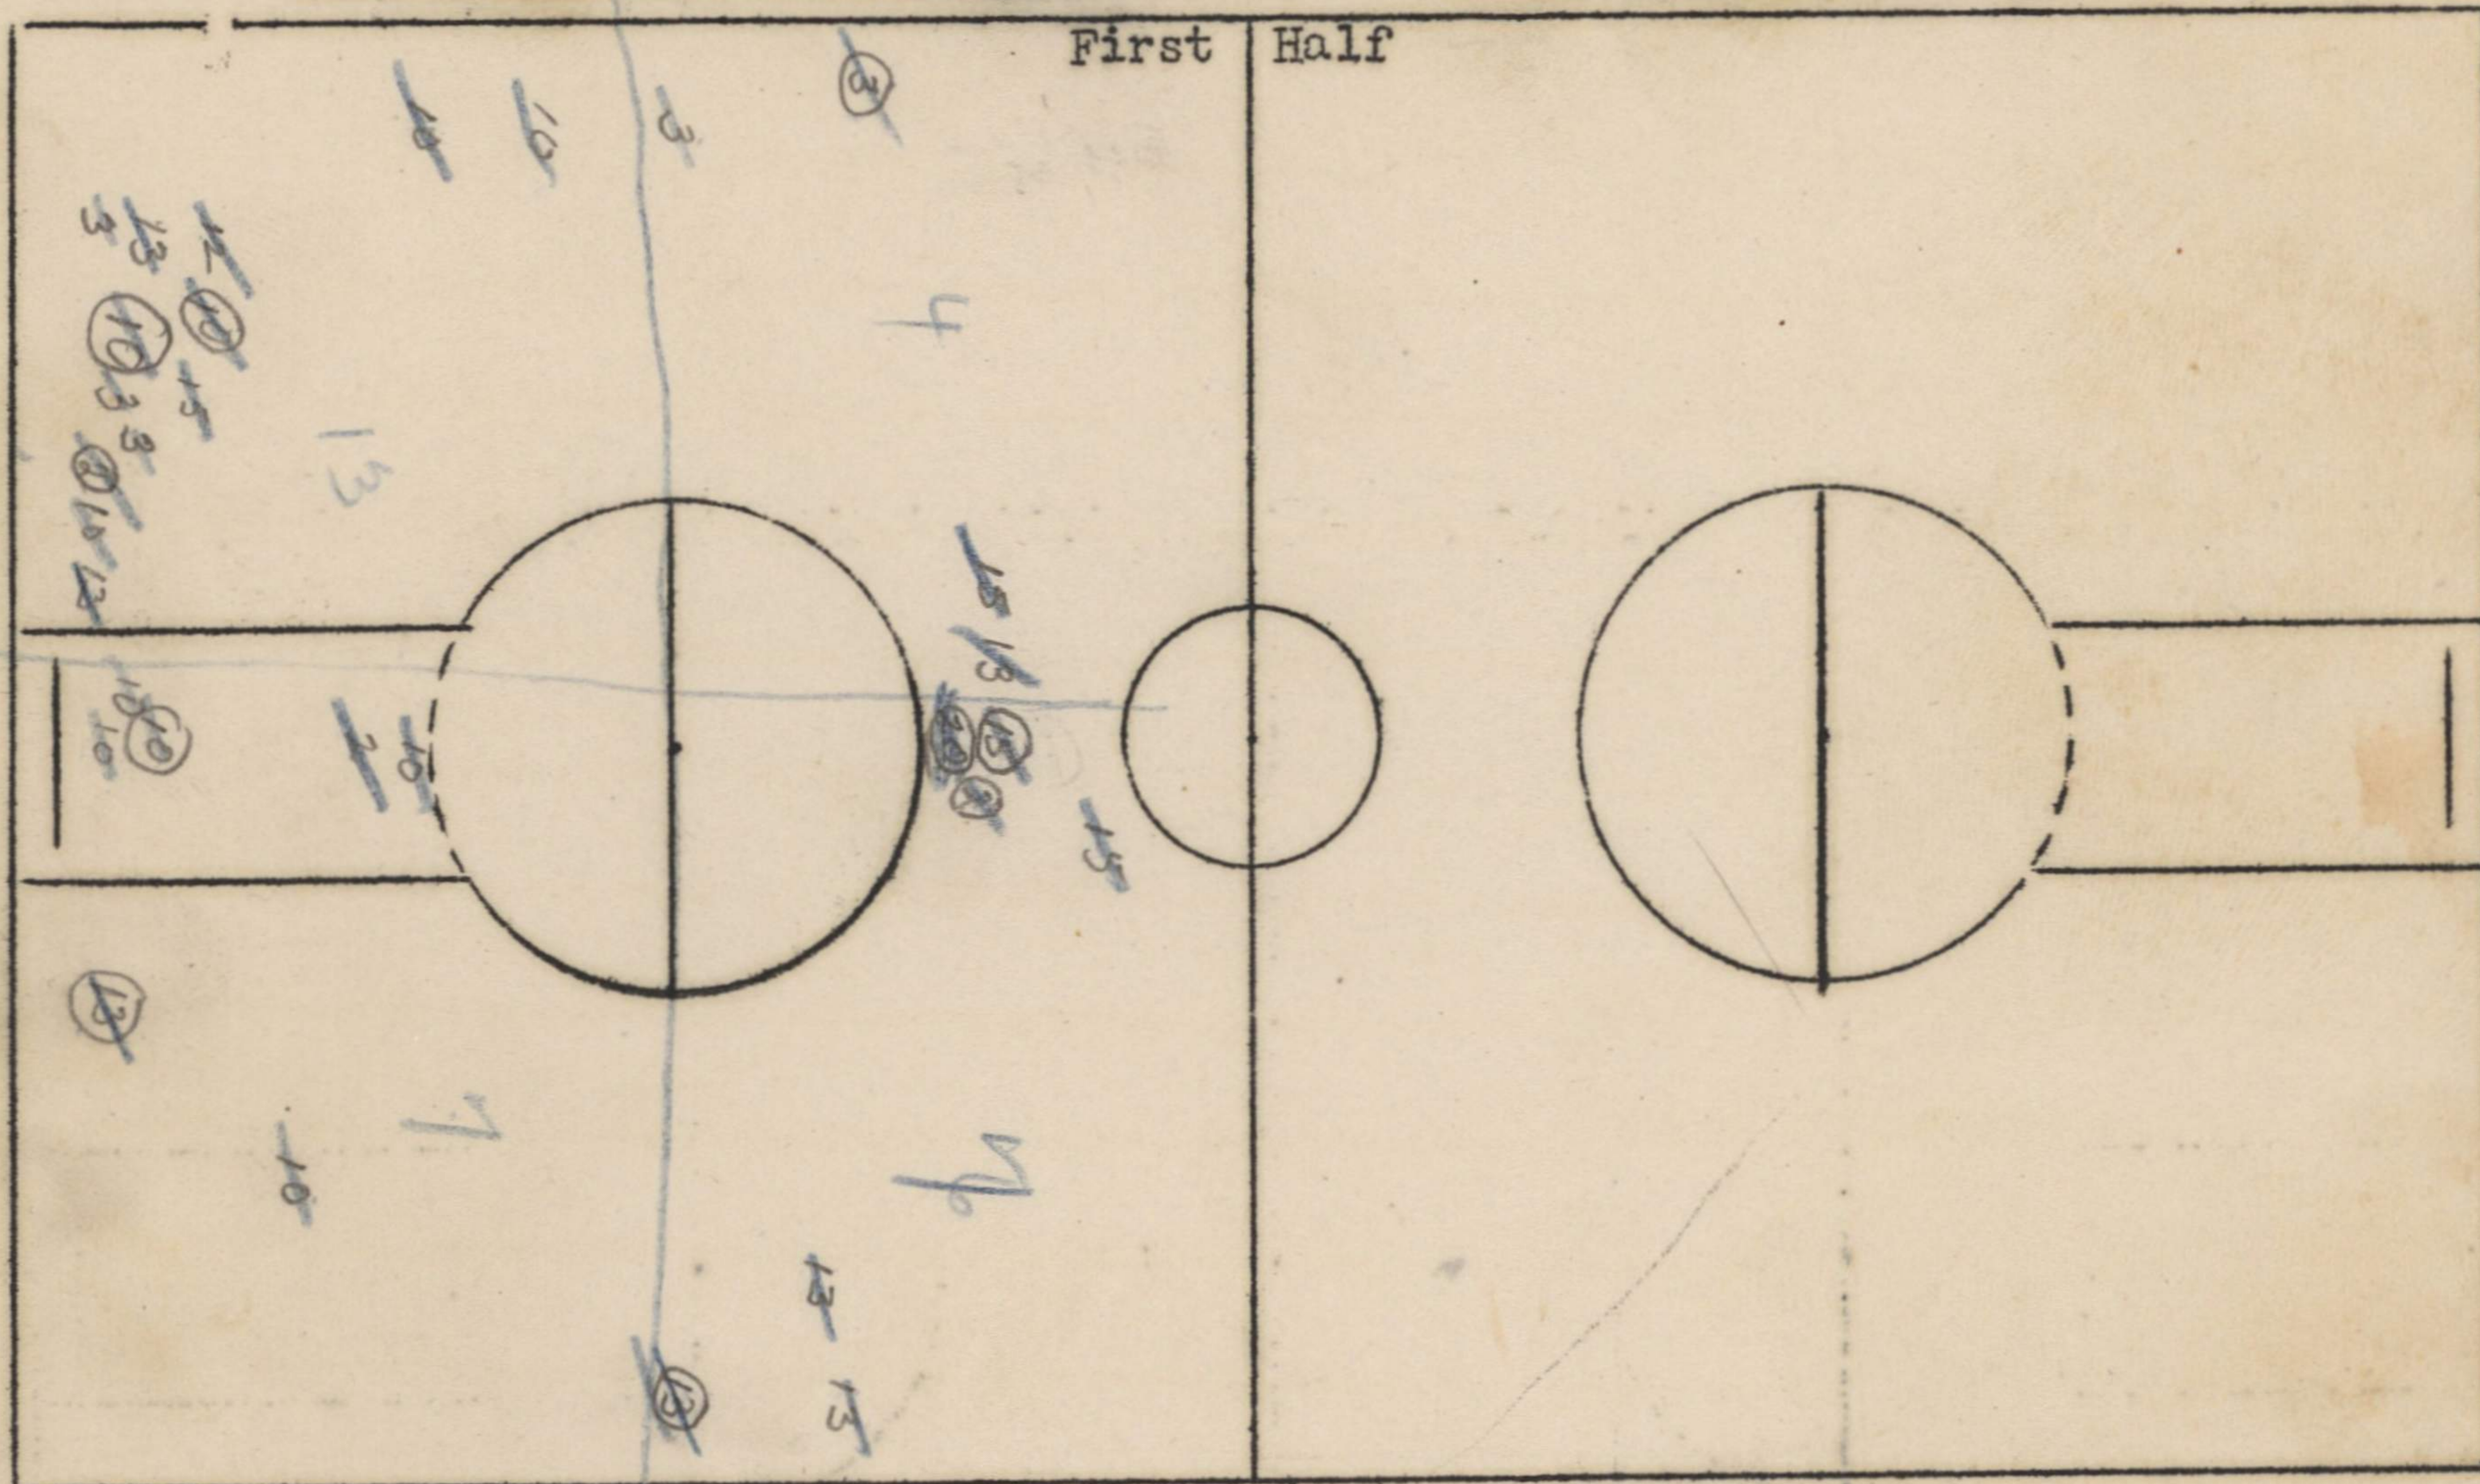

Gellespie
EAST ORGAN LOFT

SHOT CHART

Date

Jan 24

Kansas vs

KANSAS STATE

Team

KANSAS

First Half