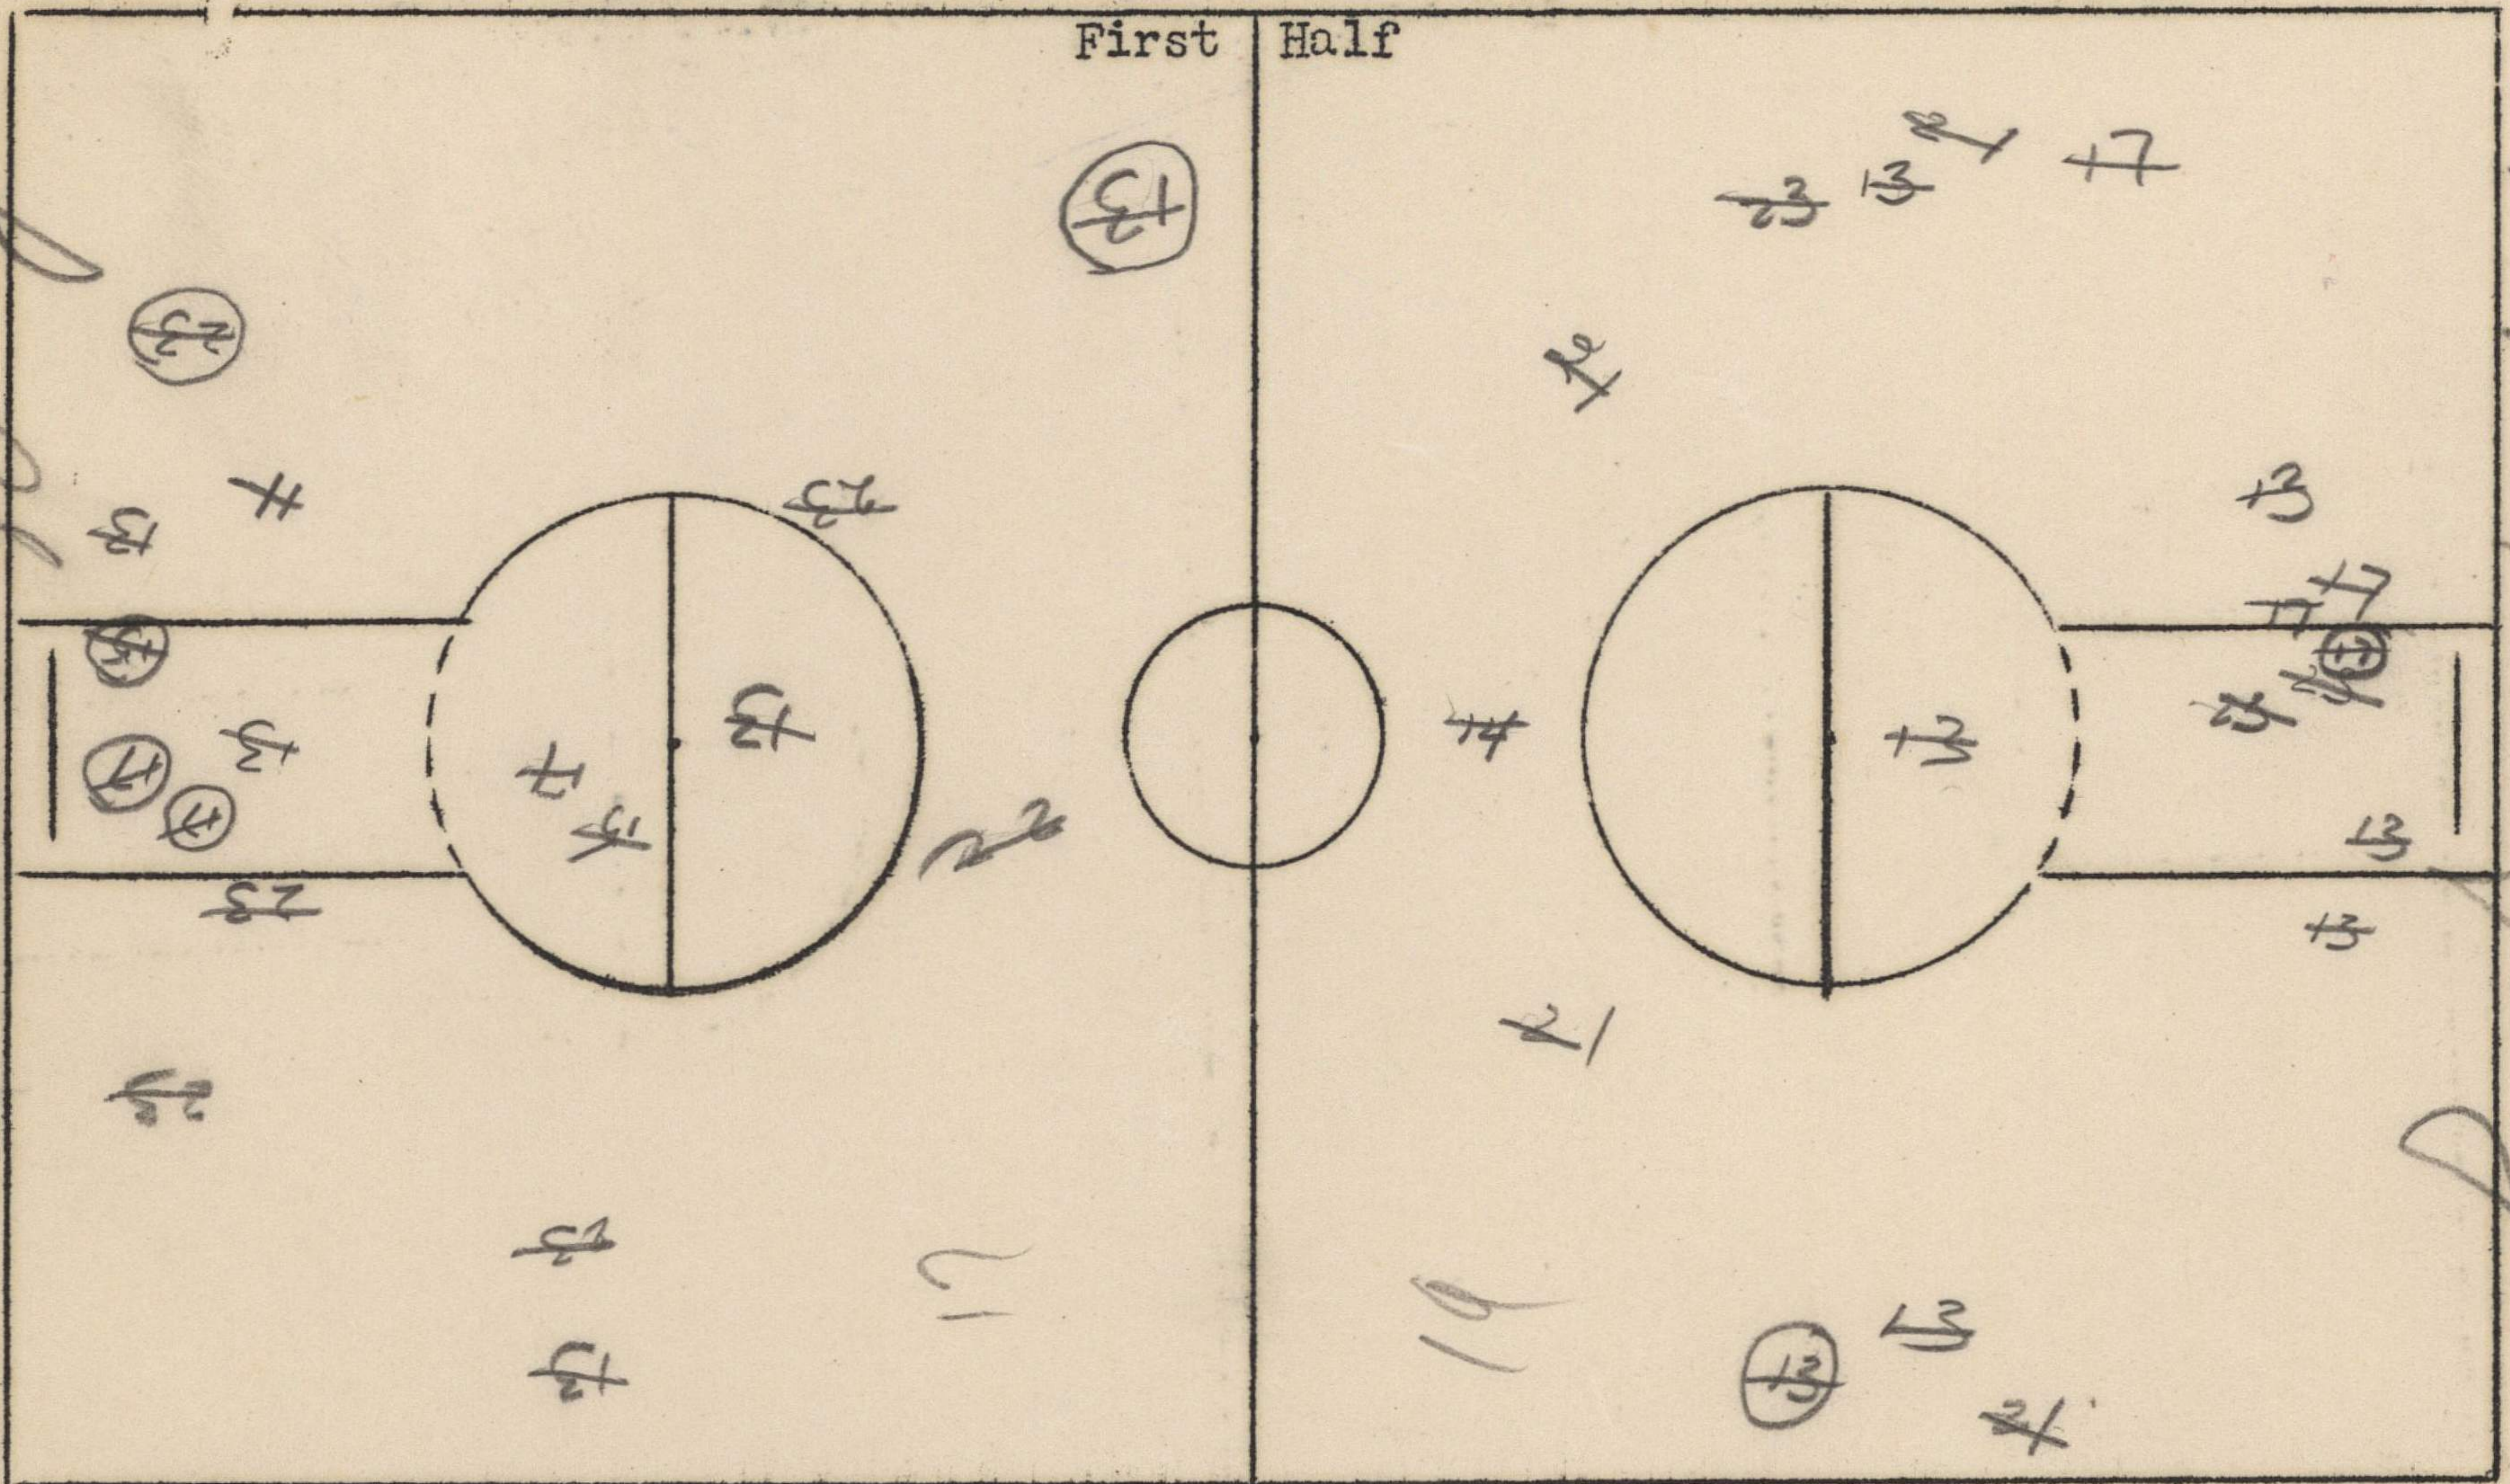

Everly - Press Table

SHOT CHART

Date 2/16/42

Kansas vs Iowa State

Team Iowa State

First Half

2nd 10 min of play

1st 10 Minutes of Play