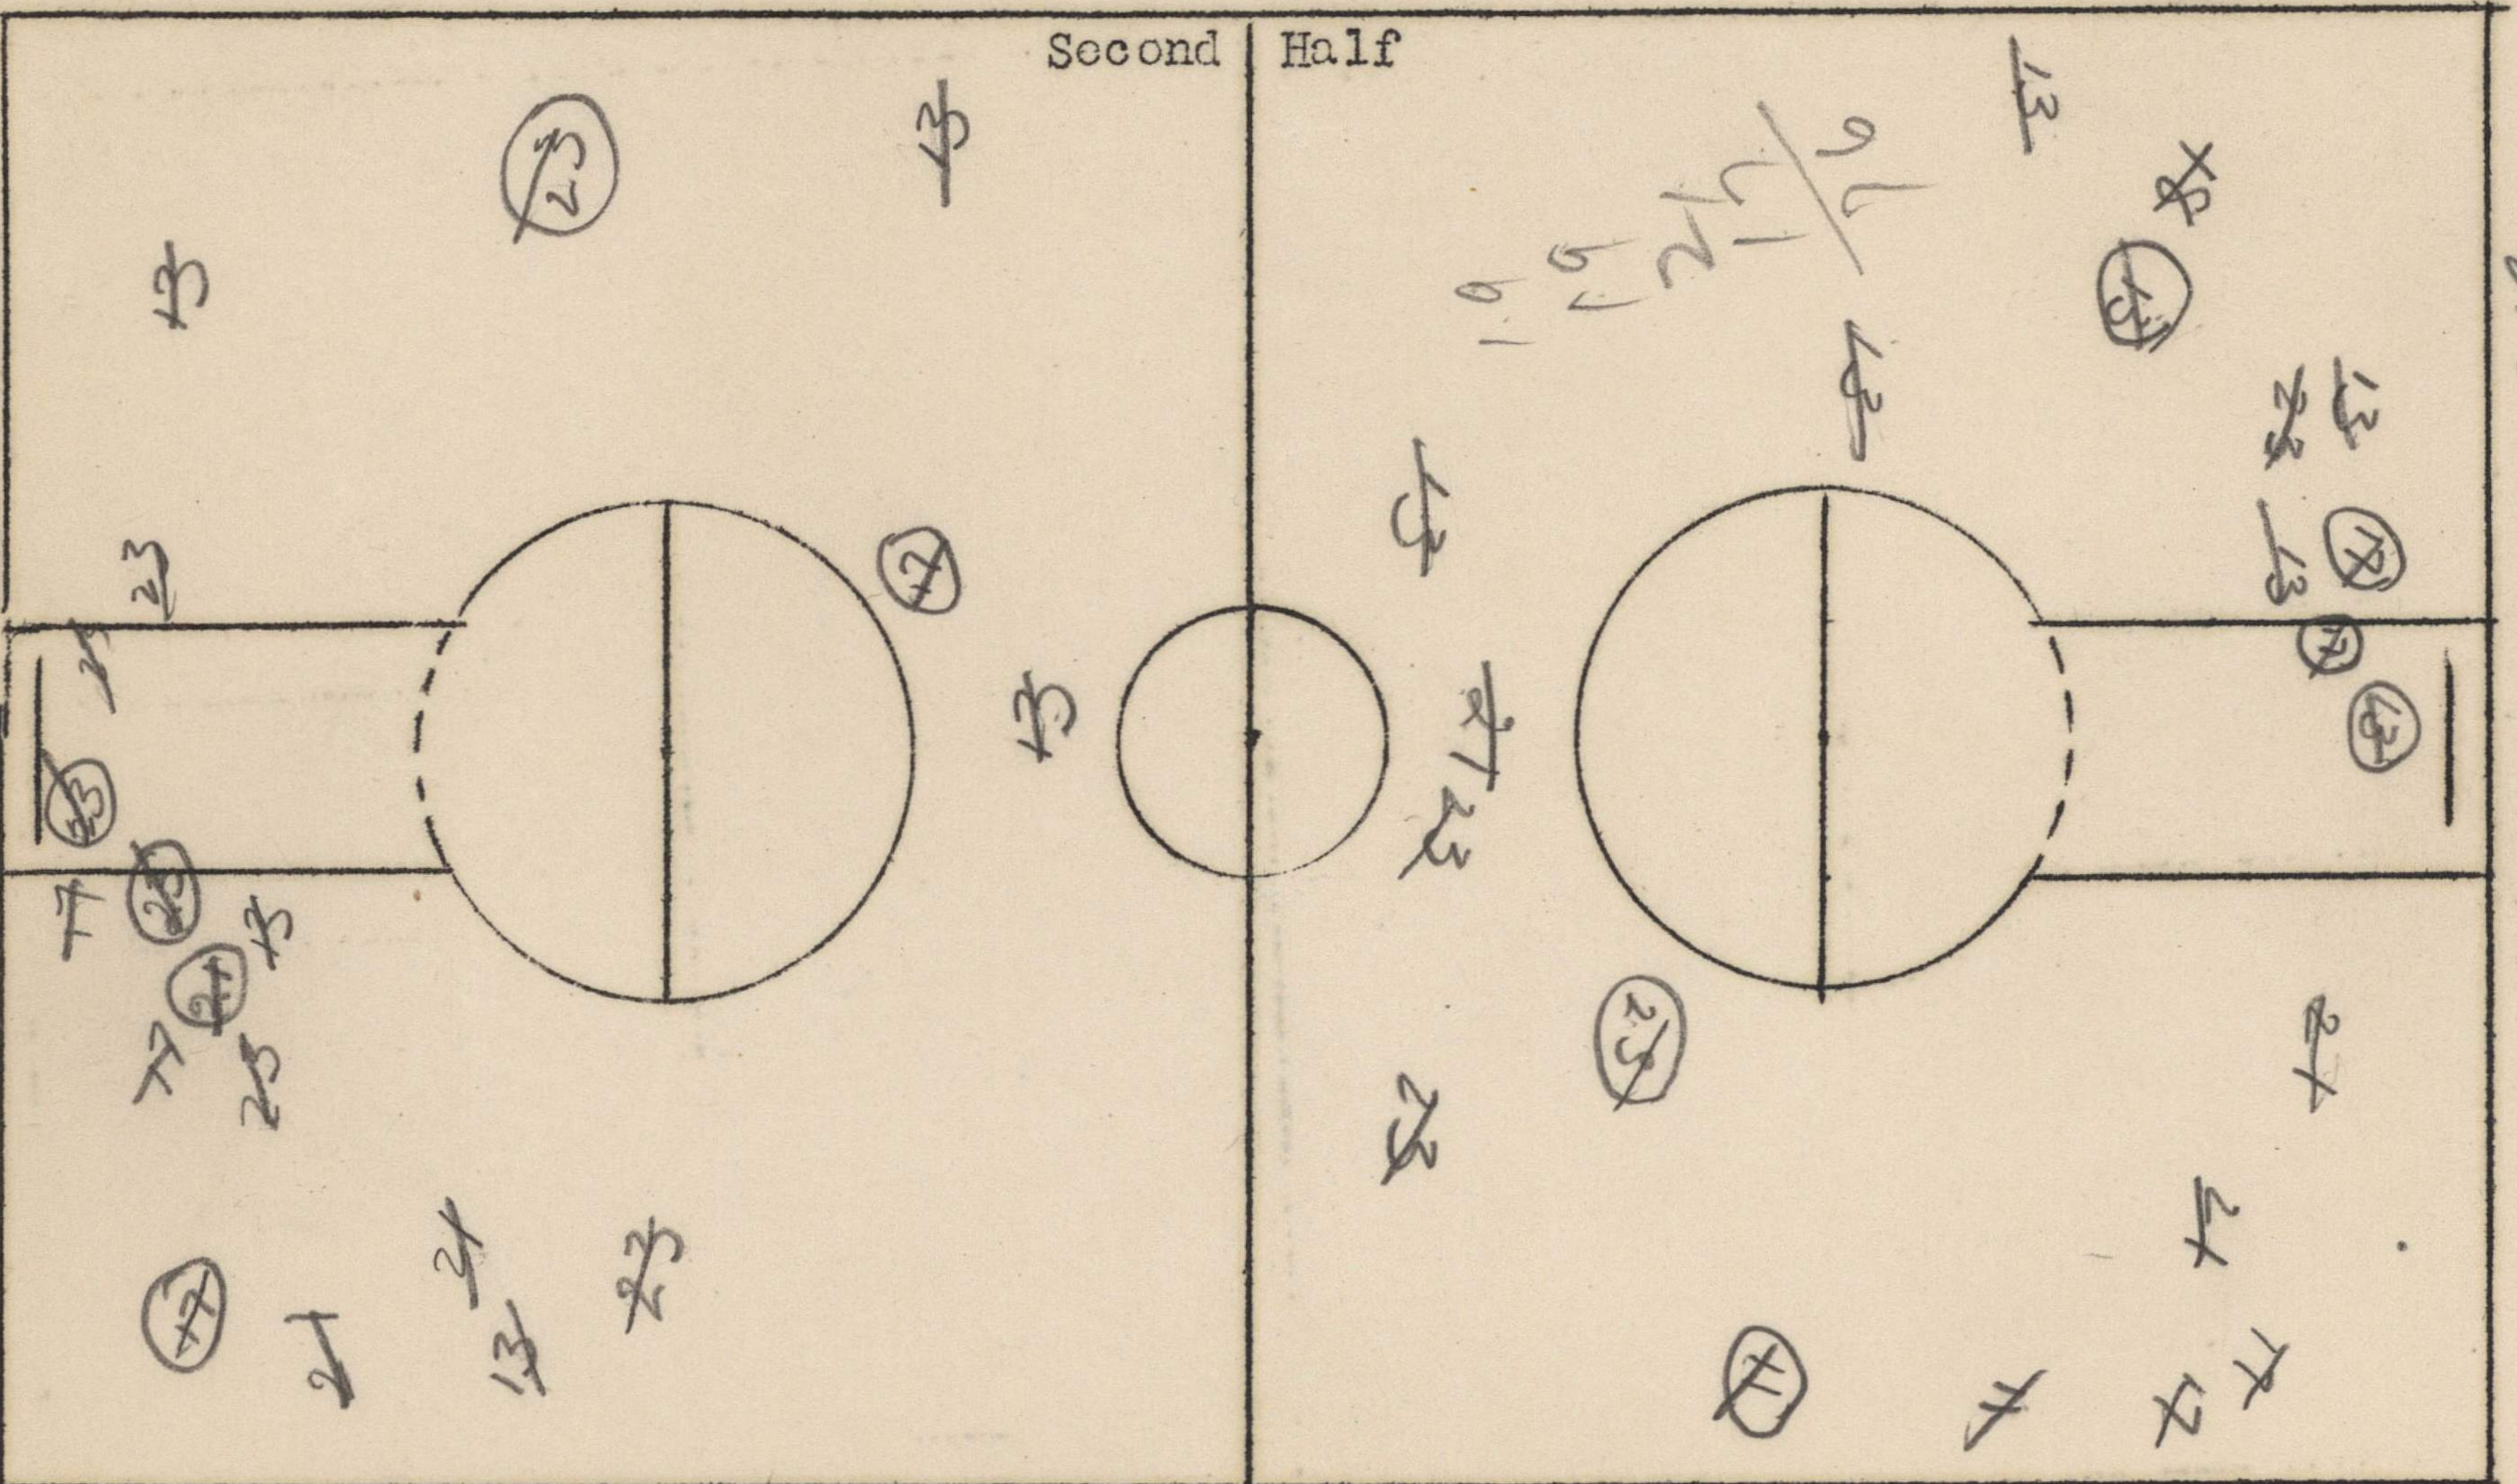

1st 10 minutes

2nd 10 minutes

3/28