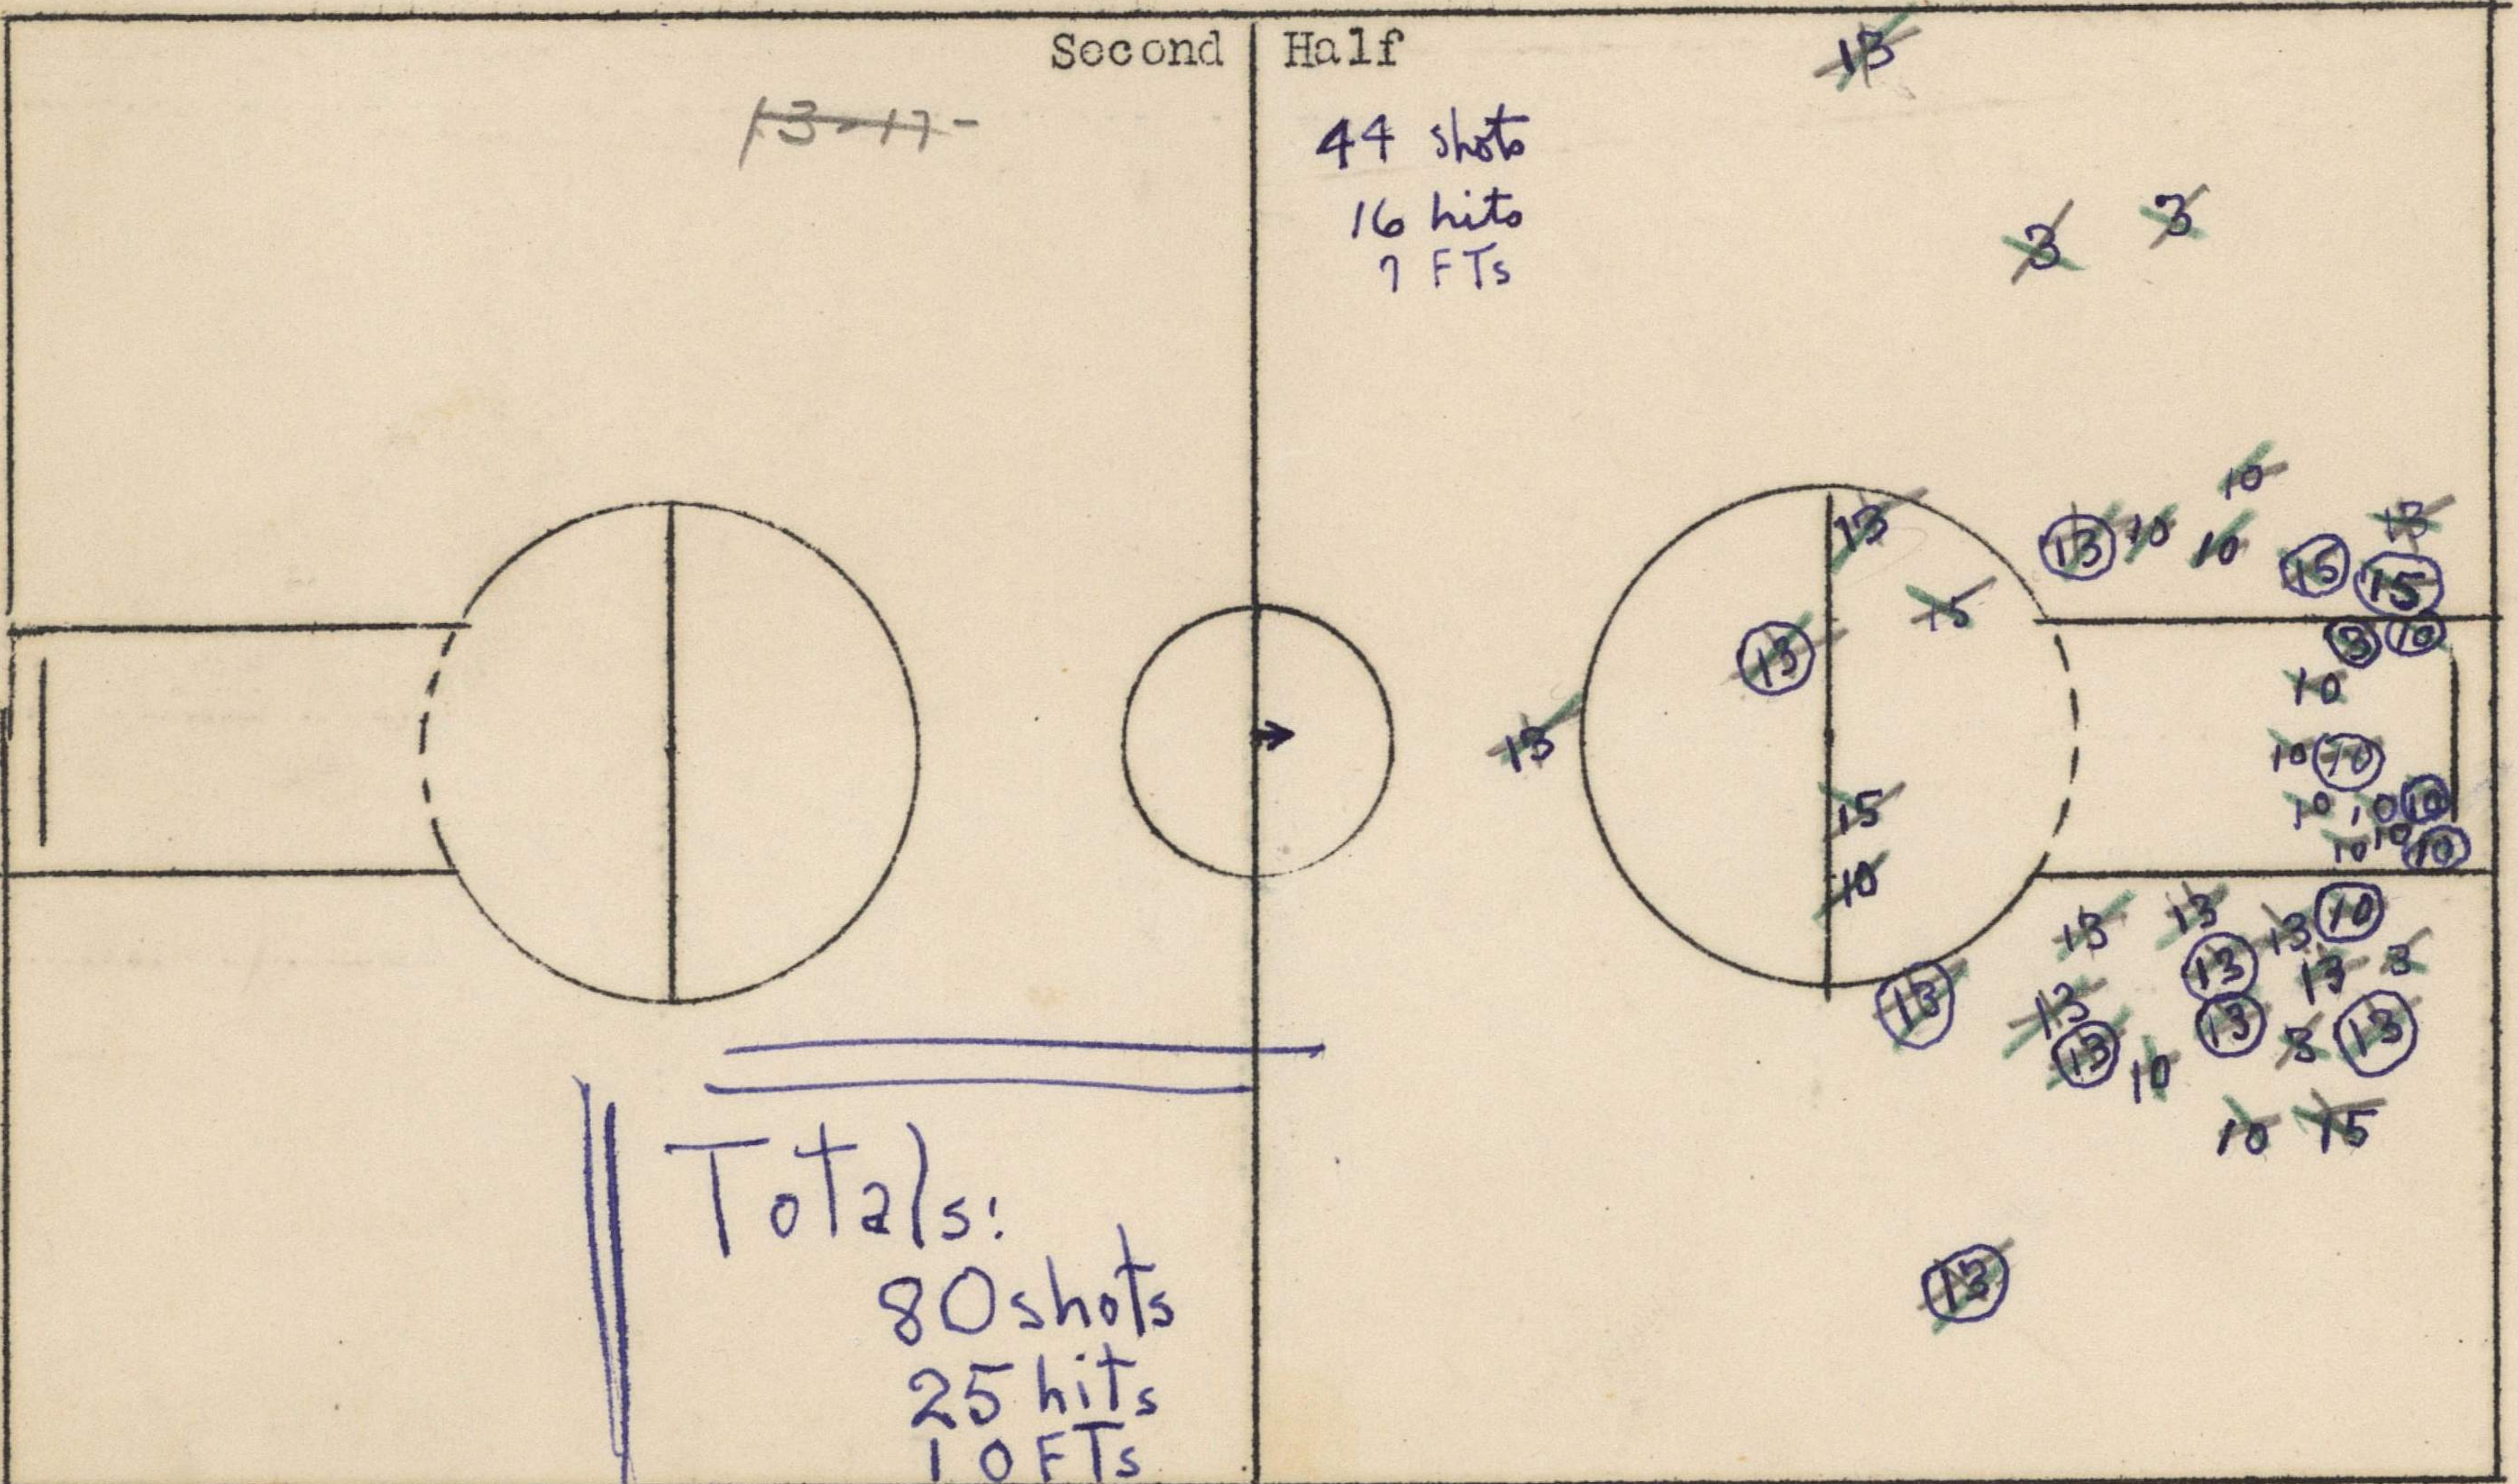

Missouri - P.A. Booth
Bowers

SHOT CHART

Date 2/16/42

Kansas vs Iowa State

Team Kansas

FTs
2
10
15
13
3-11
5-1
12-

13-1111
5
10-1
8-1
10-1

J. Bowers
Feb. 16, 42