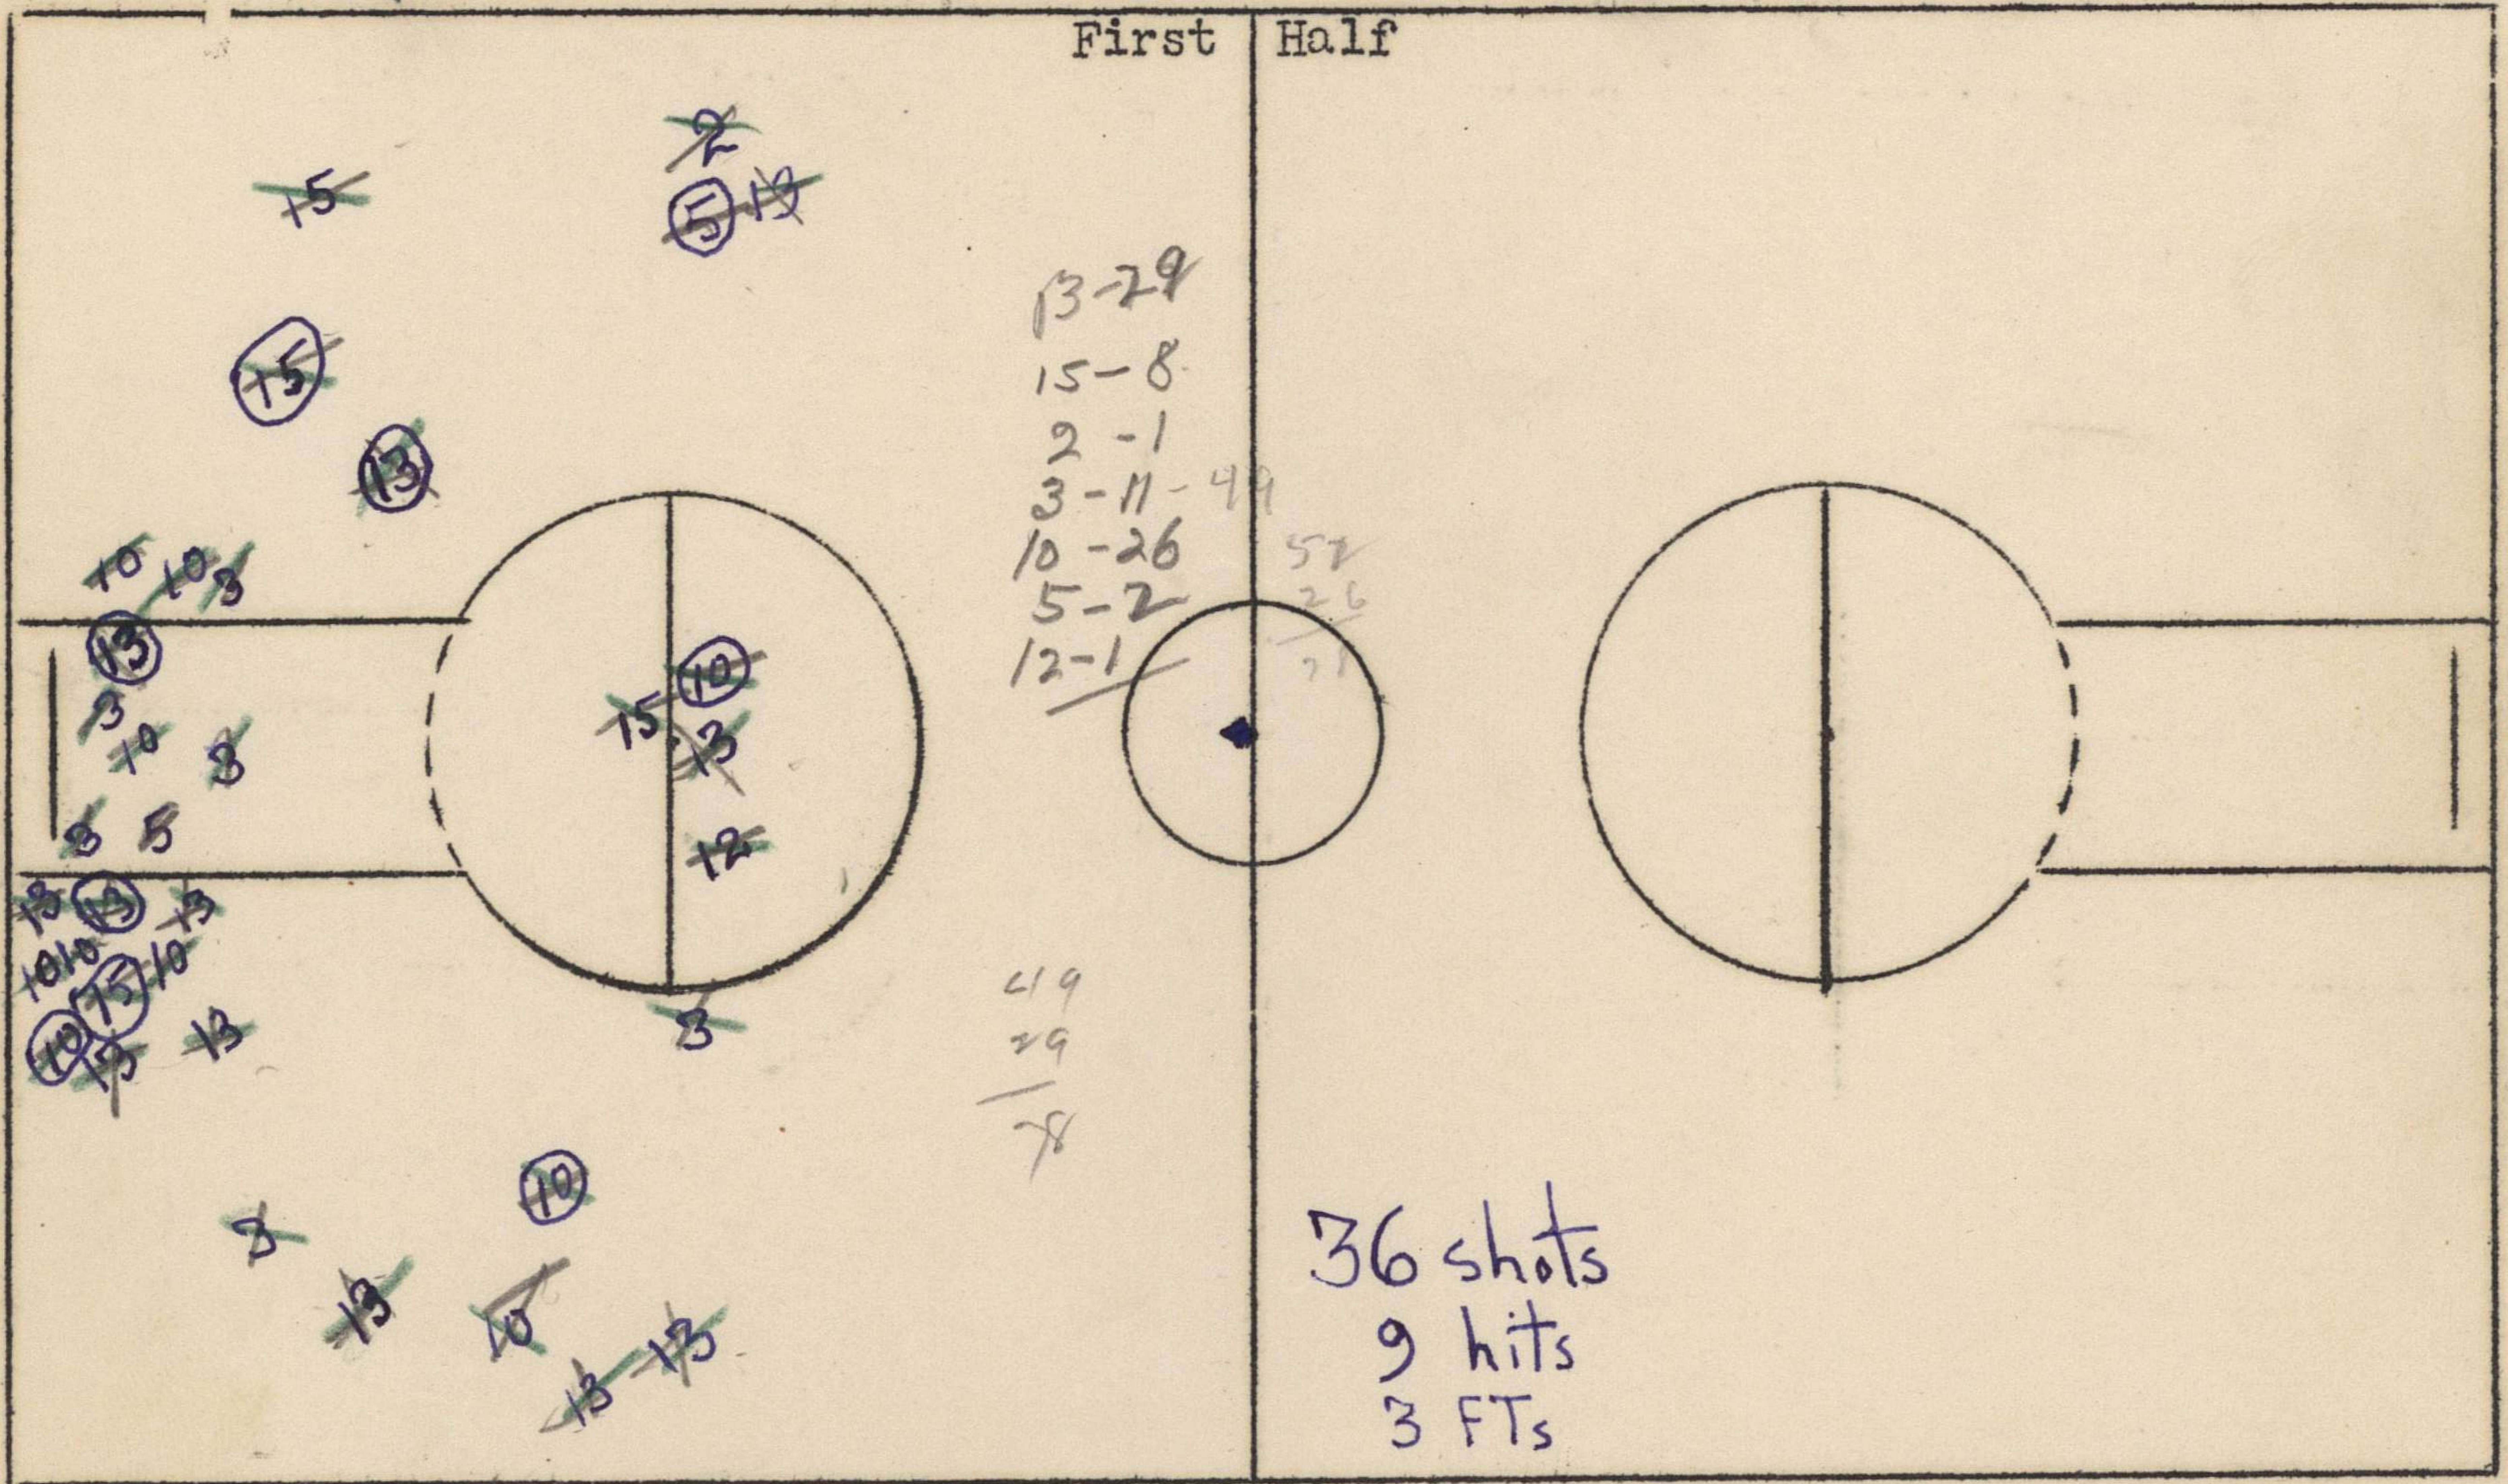

Missouri - P.A. Booth
Bowers

SHOT CHART

Date 2/16/42

Kansas vs Iowa State

Team Kansas

FTs
2
10
15
13
3-11
5-1
12-

13-1111
5
10-1
8-1
10-1

J. Bowers
Feb. 16, 42