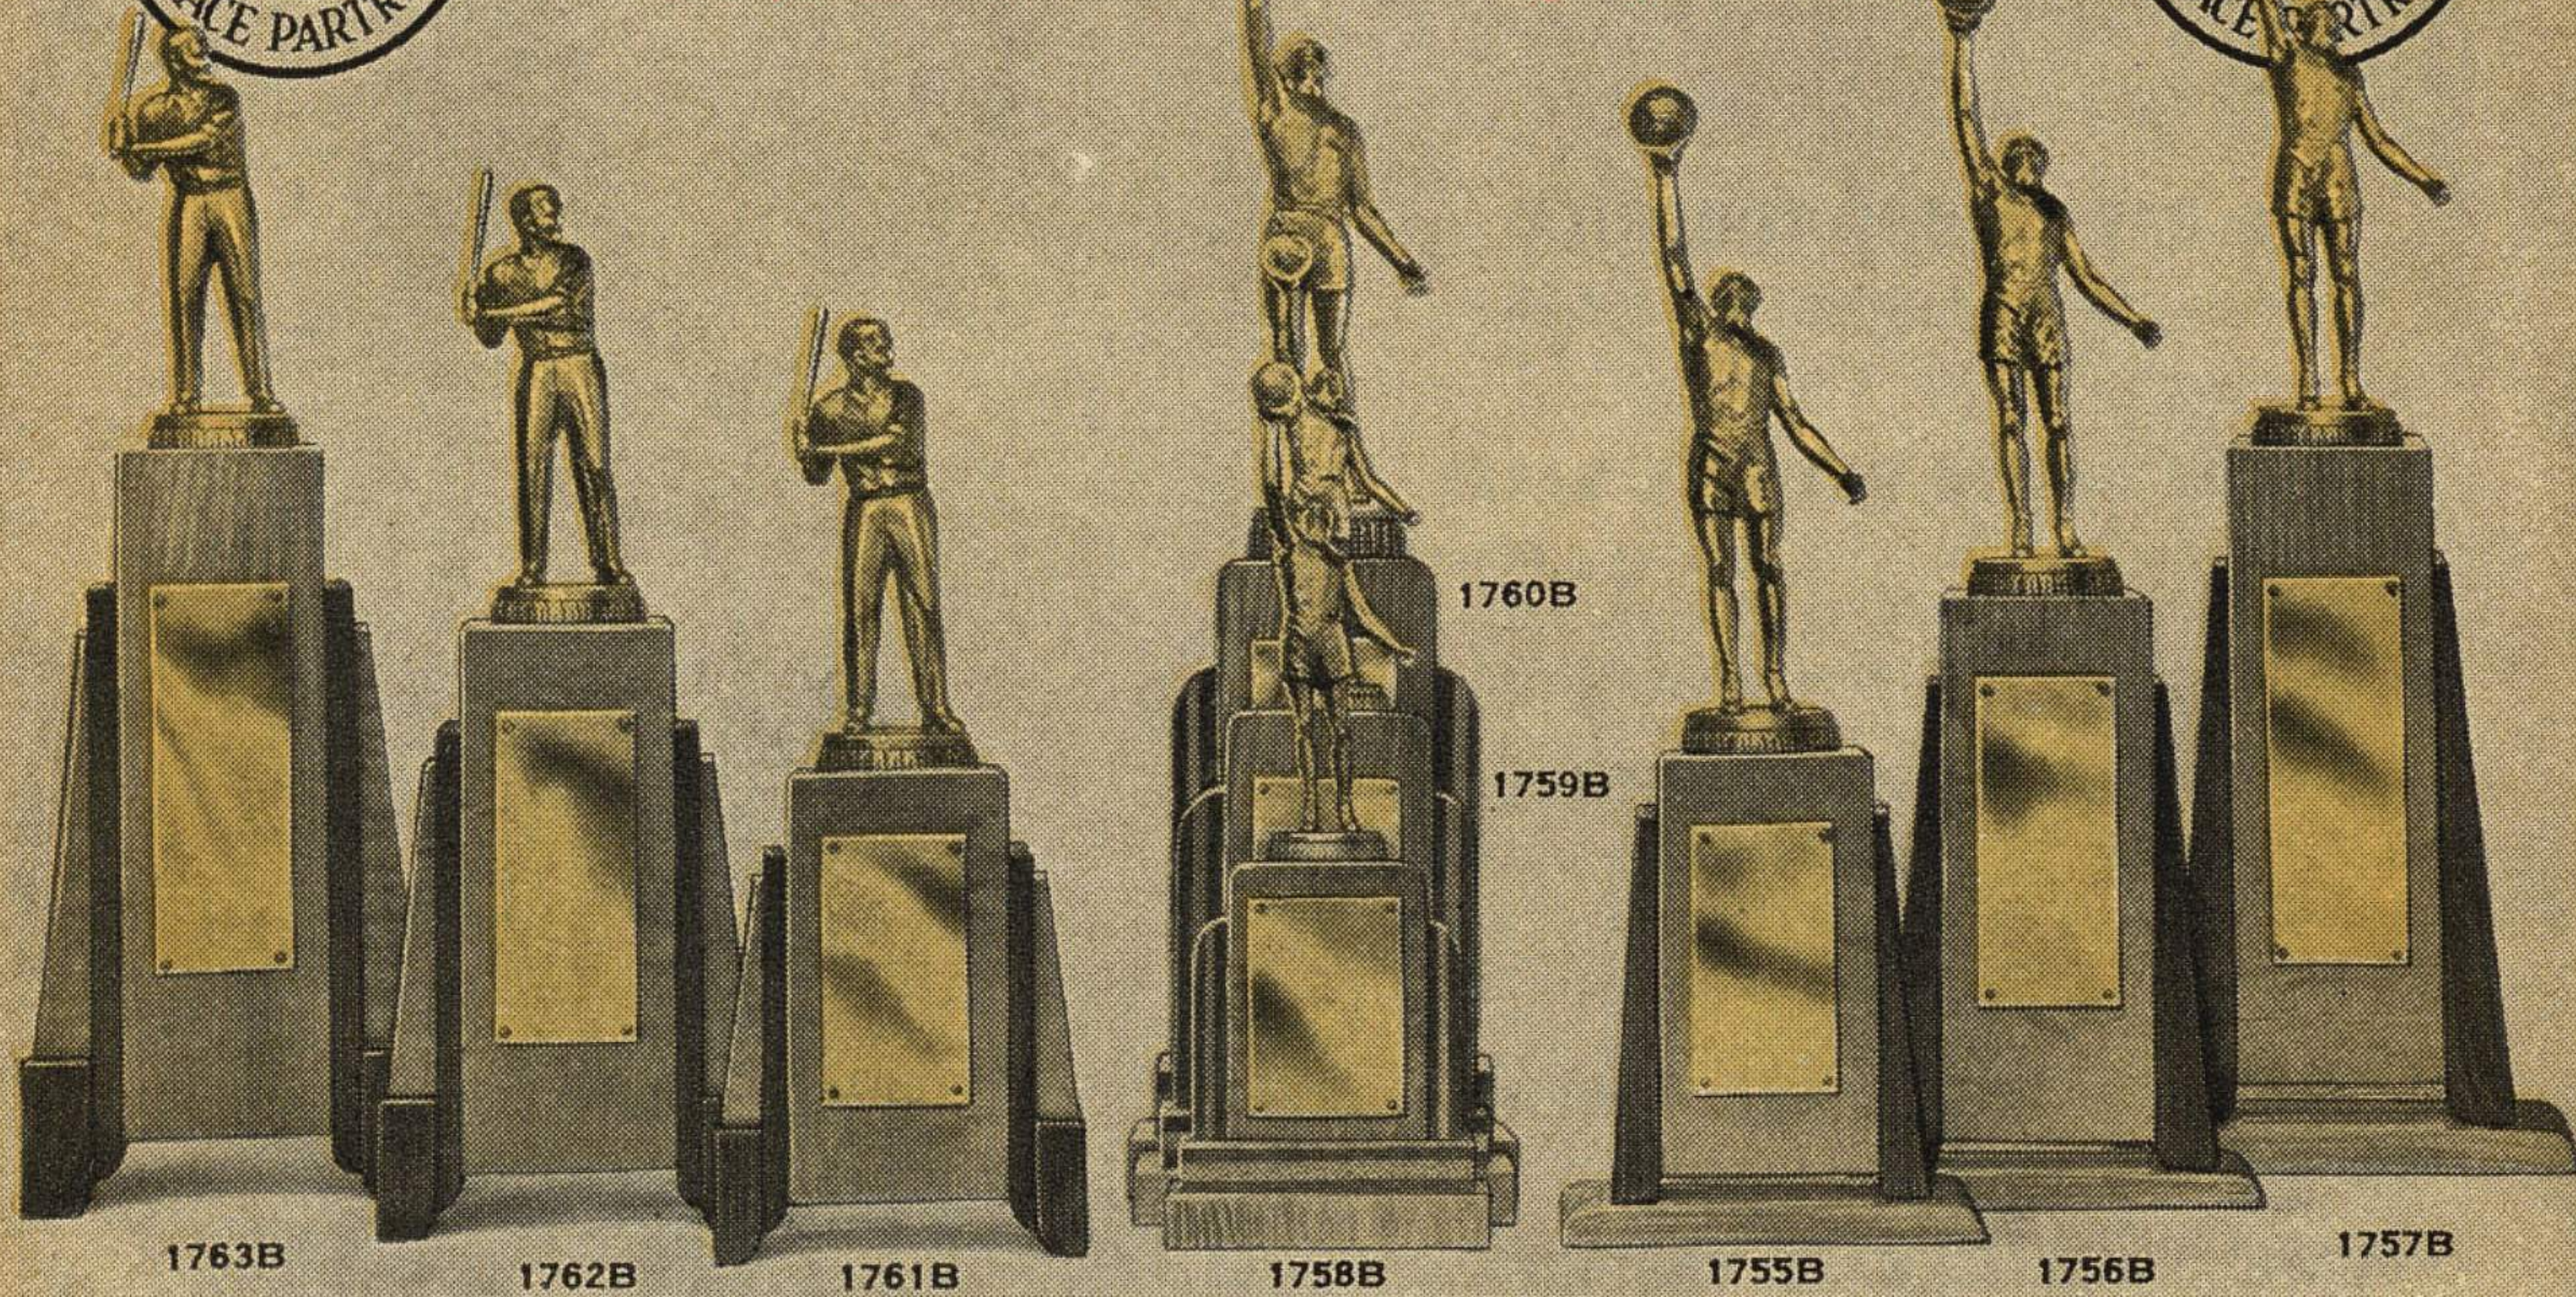

All Sold

INTERNATIONAL SILVER CO. TROPHIES

50% Discount On Trophy Prices

FIGURED MAPLE AND WALNUT TROPHIES

Distinctive Two-Tone Wood Bases With Choice of Glo-Ray Sport Figures

- | | |
|---|--|
| No. 1761B—Specify Figure, 9 3/4 inches. \$13.50 | No. 1755B—Specify Figure, 11 3/4 inches. \$12.00 |
| No. 1762B—Specify Figure, 11 1/4 inches. 15.00 | No. 1756B—Specify Figure, 13 1/4 inches. 13.50 |
| No. 1763B—Specify Figure, 13 1/4 inches. 16.50 | No. 1757B—Specify Figure, 14 3/4 inches. 15.00 |
| No. 1758B—Specify Figure, 12 1/8 inches. 15.00 | No. 1764B—Specify Figure, 12 inches. 15.00 |
| No. 1759B—Specify Figure, 14 1/8 inches. 17.50 | No. 1765B—Specify Figure, 14 inches. 17.50 |
| No. 1760B—Specify Figure, 21 1/4 inches. 20.00 | No. 1766B—Specify Figure, 18 3/4 inches. 20.00 |

GUMWOOD AND WALNUT TROPHIES

Beautiful Two-Color Wood Bases With Interchangeable Glo-Ray Sport Figures

- | | |
|--|--|
| No. 1767B—Specify Figure, 17 1/2 inches. \$18.00 | No. 1770B—Specify Figure, 15 1/8 inches. \$18.00 |
| No. 1768B—Specify Figure, 19 3/4 inches. 21.00 | No. 1771B—Specify Figure, 18 inches. 21.00 |
| No. 1769B—Specify Figure, 22 1/2 inches. 24.00 | No. 1772B—Specify Figure, 21 inches. 24.00 |

Engraved Lettering:—Block Style Hand Engraved Letters. Extra per Letter, 4c Net.

50% DISCOUNT ON TROPHY PRICES