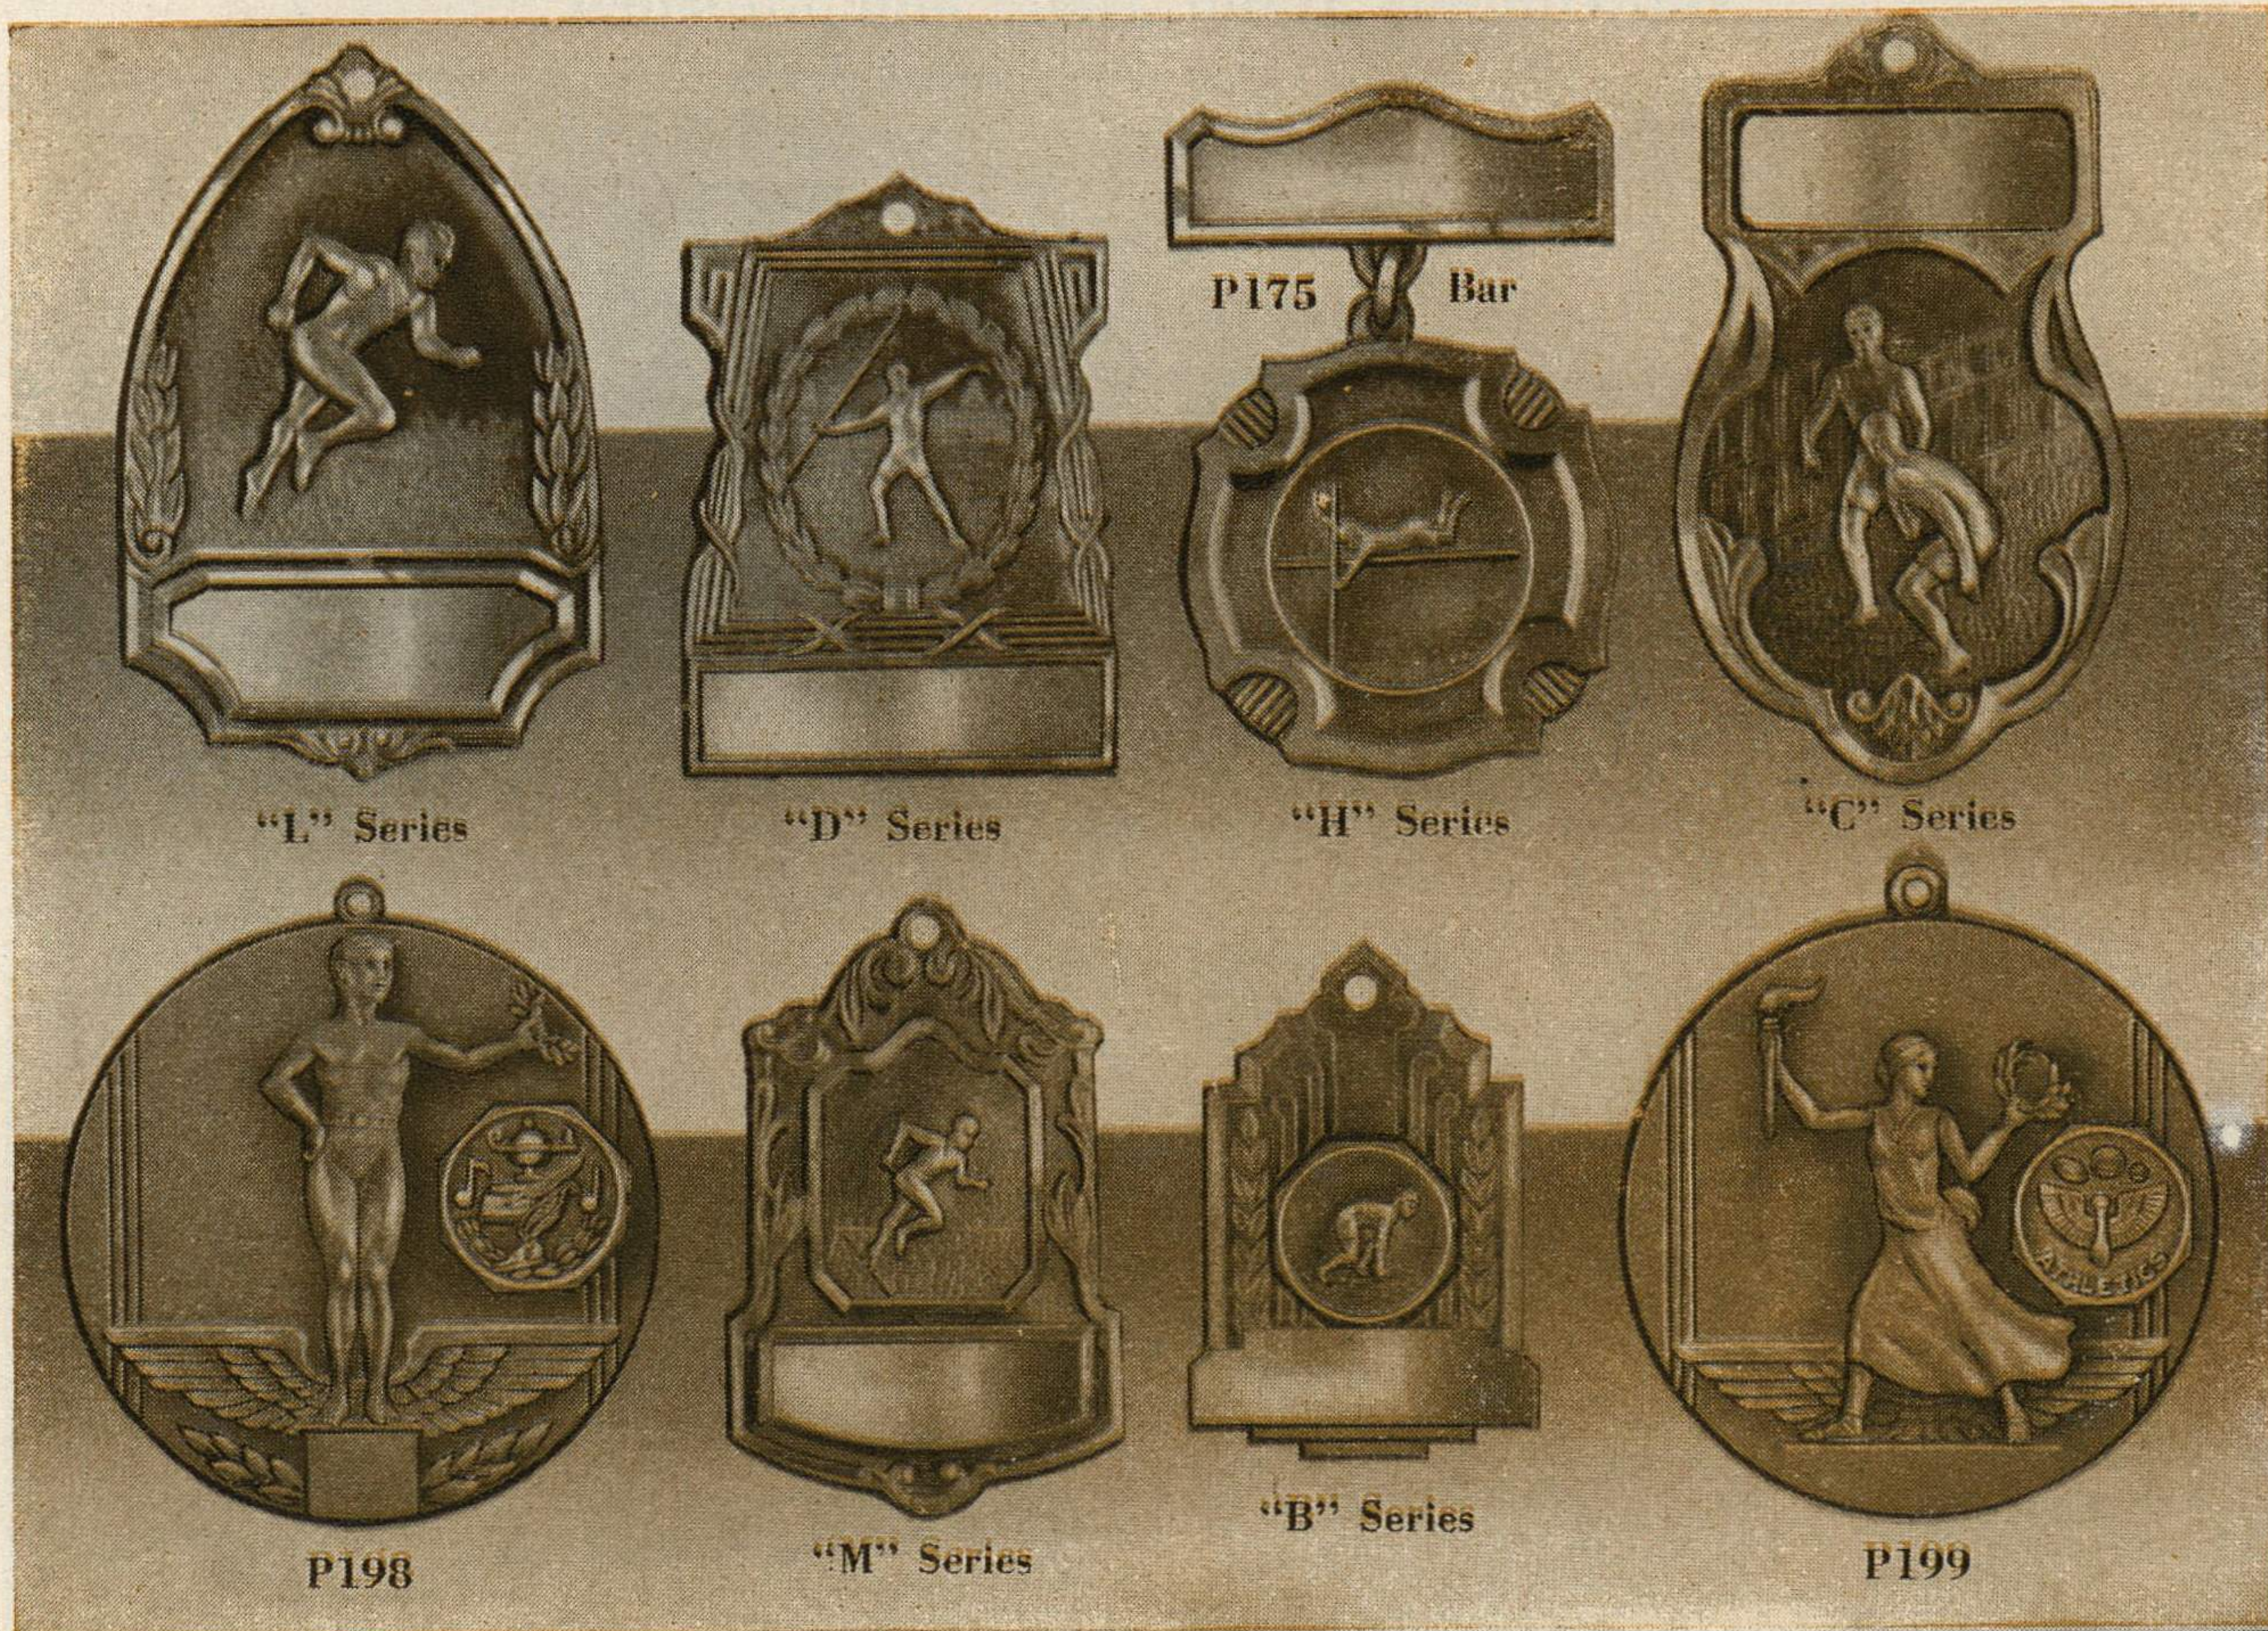

# UNIVERSAL SERIES MEDALS

*Illustrations Actual Size—Any Event Plaque Used*

**YOUR CHOICE OF EVENT PLAQUES SHOWN ON PAGE 70**

**50% Discount On List Prices—  
Plus 10% Federal Jewelry Tax**

	Gold Filled On Silver Base	Sterling Silver	Triple Gold Plate On Silver Base	Green Gold Bronze
P198 and P199 Medals.....	\$5.10	\$3.40	\$3.72	\$3.20
C and L Series Medals.....	5.40	3.60	3.24	2.60
D and M Series.....	4.40	3.10	2.50	2.20
B Series Medals.....	4.40	3.10	2.40	2.20
H Series with Ribbon..... (Bar Pin P175 Extra)	3.54	2.64	1.84	1.70
P175 Bar Pin only.....	2.36	1.80	1.44	1.20

P198, P199 and "B" Series medals furnished with any event plaque shown on plaque page 70; C, D, H, L and M Series with main athletic events only. Prices include grosgrain ribbon with bar pin, (if not wanted deduct 15c each, Net), also attractive presentation boxes. Events where necessary and year date stamped on back without extra charge.

**Event Plaques.** All event plaques shown on the event plaque page are for use on the various medal, charm and pin designs shown. Only major track events are available in other shape plaques.

**Ribbons.** Heavy grosgrain ribbons with bar pin attachment are furnished with all All-American, Universal Series and Individual medals except as otherwise specified. No ribbons are included in price of Economy Series medals, balls, charms, keys, etc. **Presentation boxes with all awards.**

**Stamping.** Gold, Silver and Bronze customarily indicate FIRST, SECOND and THIRD places with Blue, Red and White ribbons respectively, therefore "Place" stamping is unnecessary. **YEAR** and **EVENT**, where necessary, are stamped on the back of medals without charge.