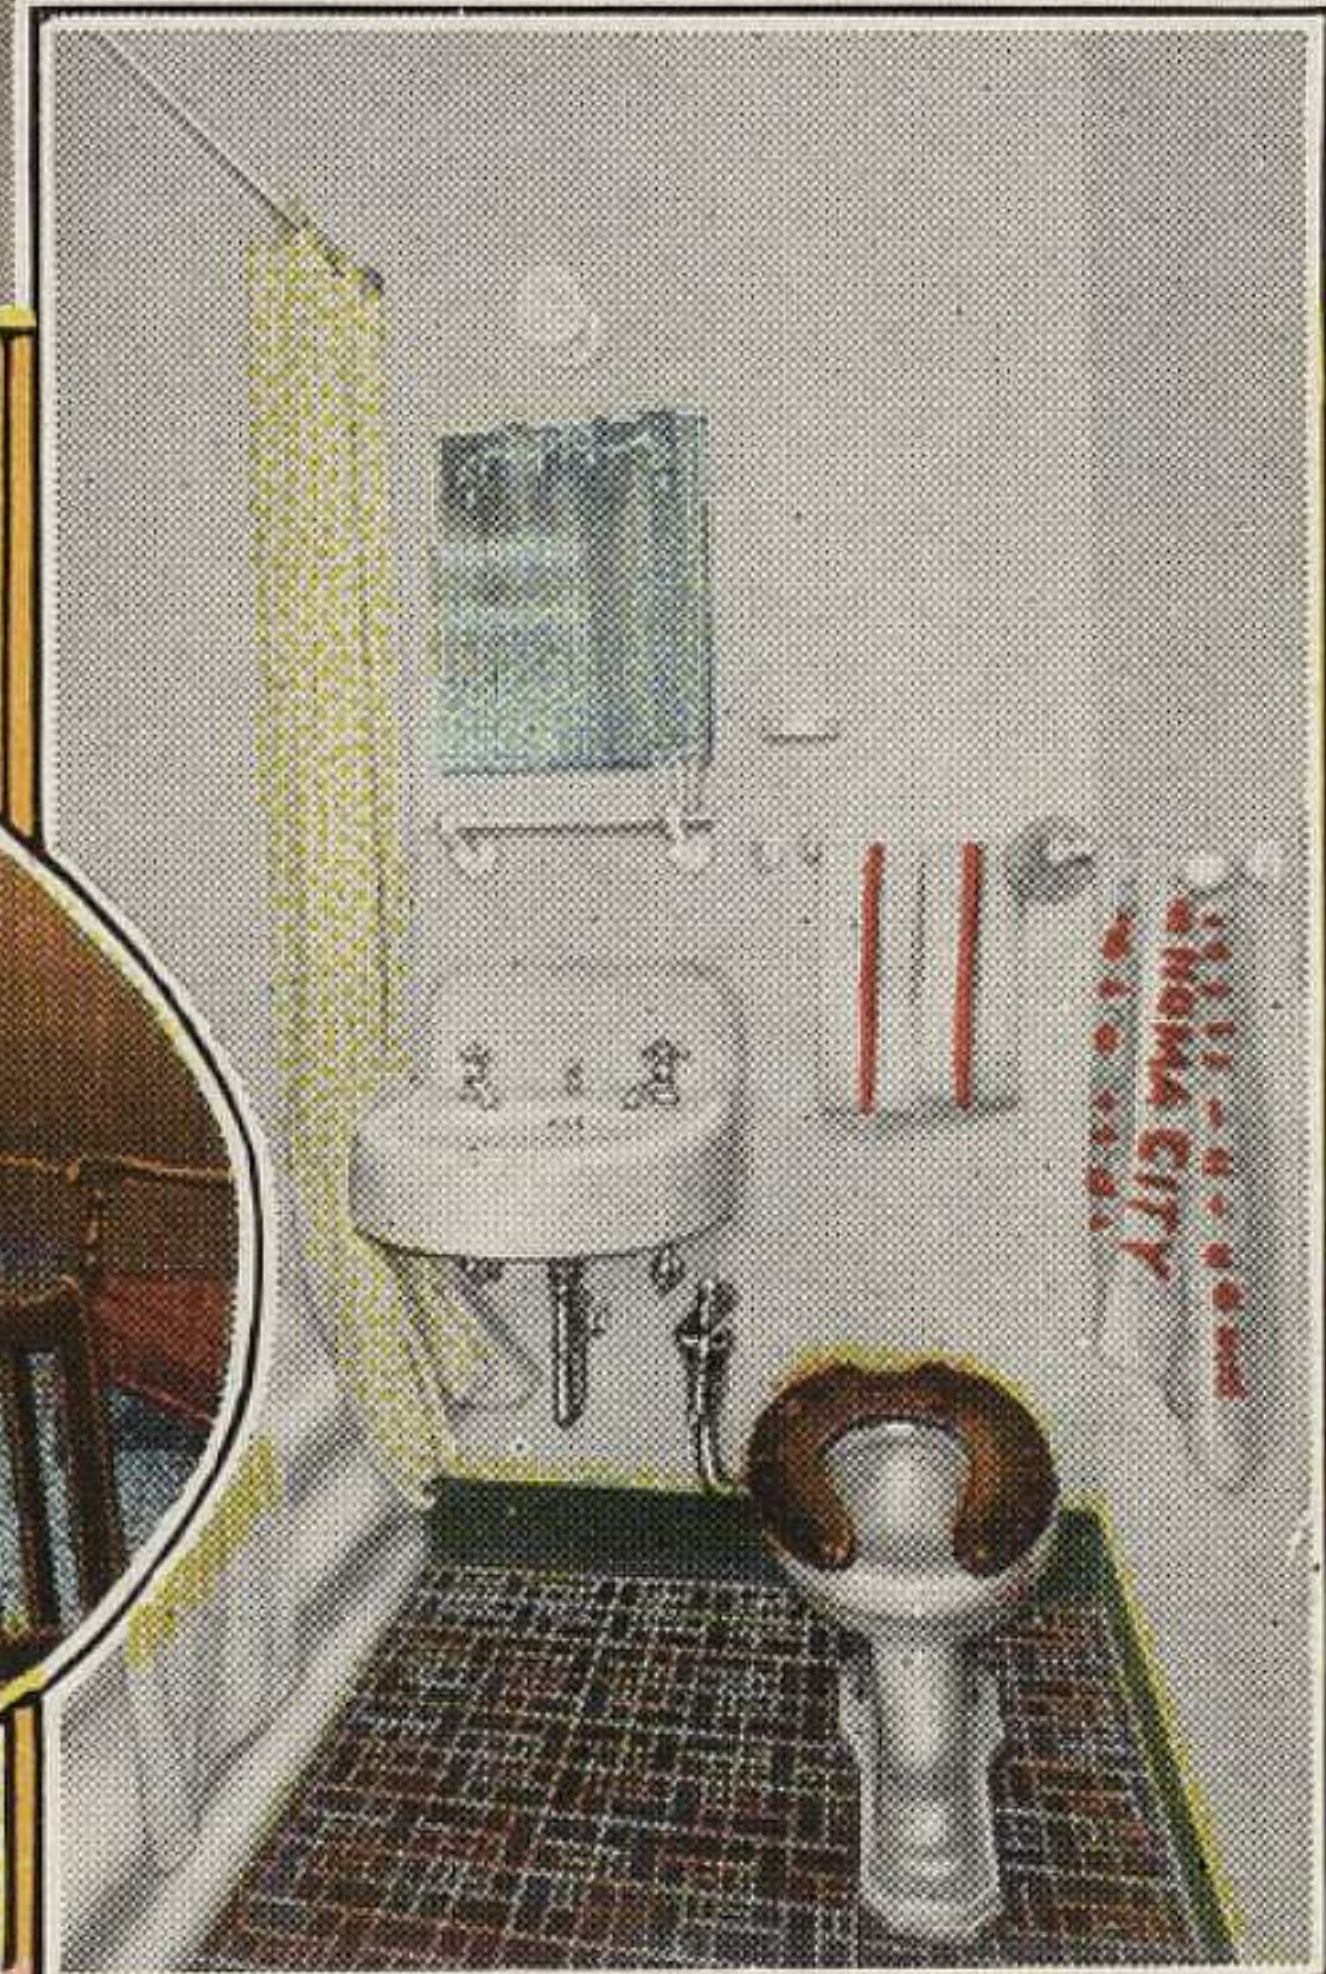

**PARK-O-TELL**  
Oklahoma City

PARLOR

GENERAL LOBBY

TYPICAL BEDROOM

Combination Shower and Tub

On  
U. S. Highways  
66-77  
2 Blocks North  
of  
State Capitol

1374-30—1375-30—1376-30

**PARK-O-TELL**  
FIREPROOF  
OKLAHOMA CITY, OKLA.  
2 Blocks North of State Capitol Bldg.