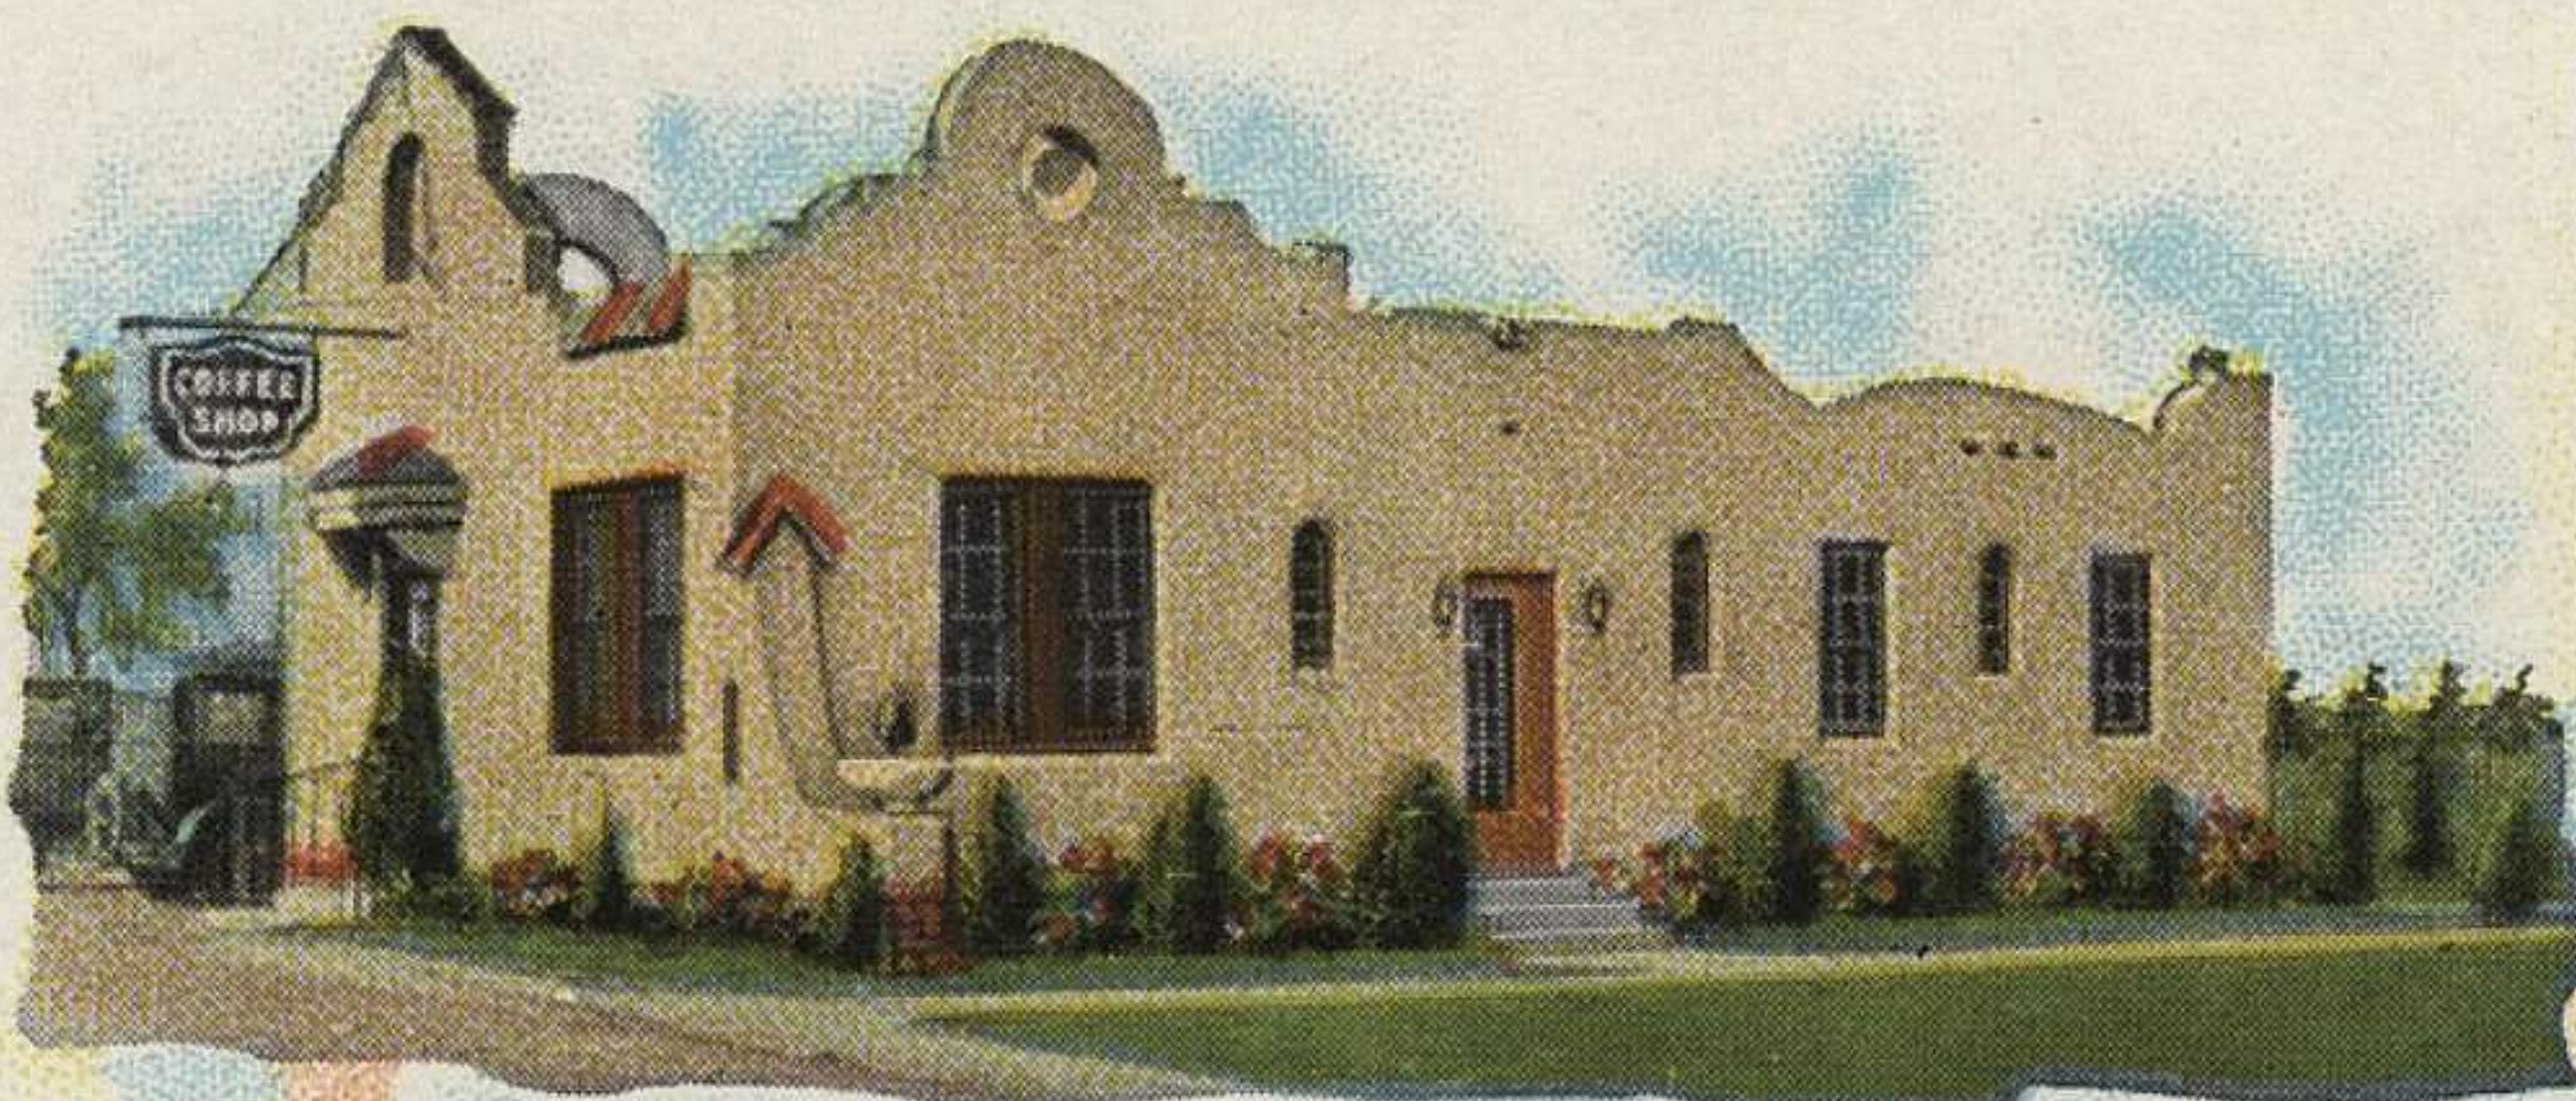

**PARK-O-TELL**  
Oklahoma City

PARLOR

GENERAL LOBBY

TYPICAL BEDROOM

Combination Shower and Tub

On  
U. S. Highways  
66-77  
2 Blocks North  
of  
State Capitol

1374-30—1375-30—1376-30

**PARK-O-TELL**  
FIREPROOF  
OKLAHOMA CITY, OKLA.  
2 Blocks North of State Capitol Bldg.

ON U. S. HIGHWAYS  
Nos. 77 and 66

FIREPROOF GARAGE  
Inside of Hotel Building

COFFEE SHOP

On U. S. Highways 66-77  
2 Blocks North  
of State Capitol

**PARK-O-TELL, Oklahoma City**

**POSTCARD**

THIS SPACE FOR ADDRESS ONLY