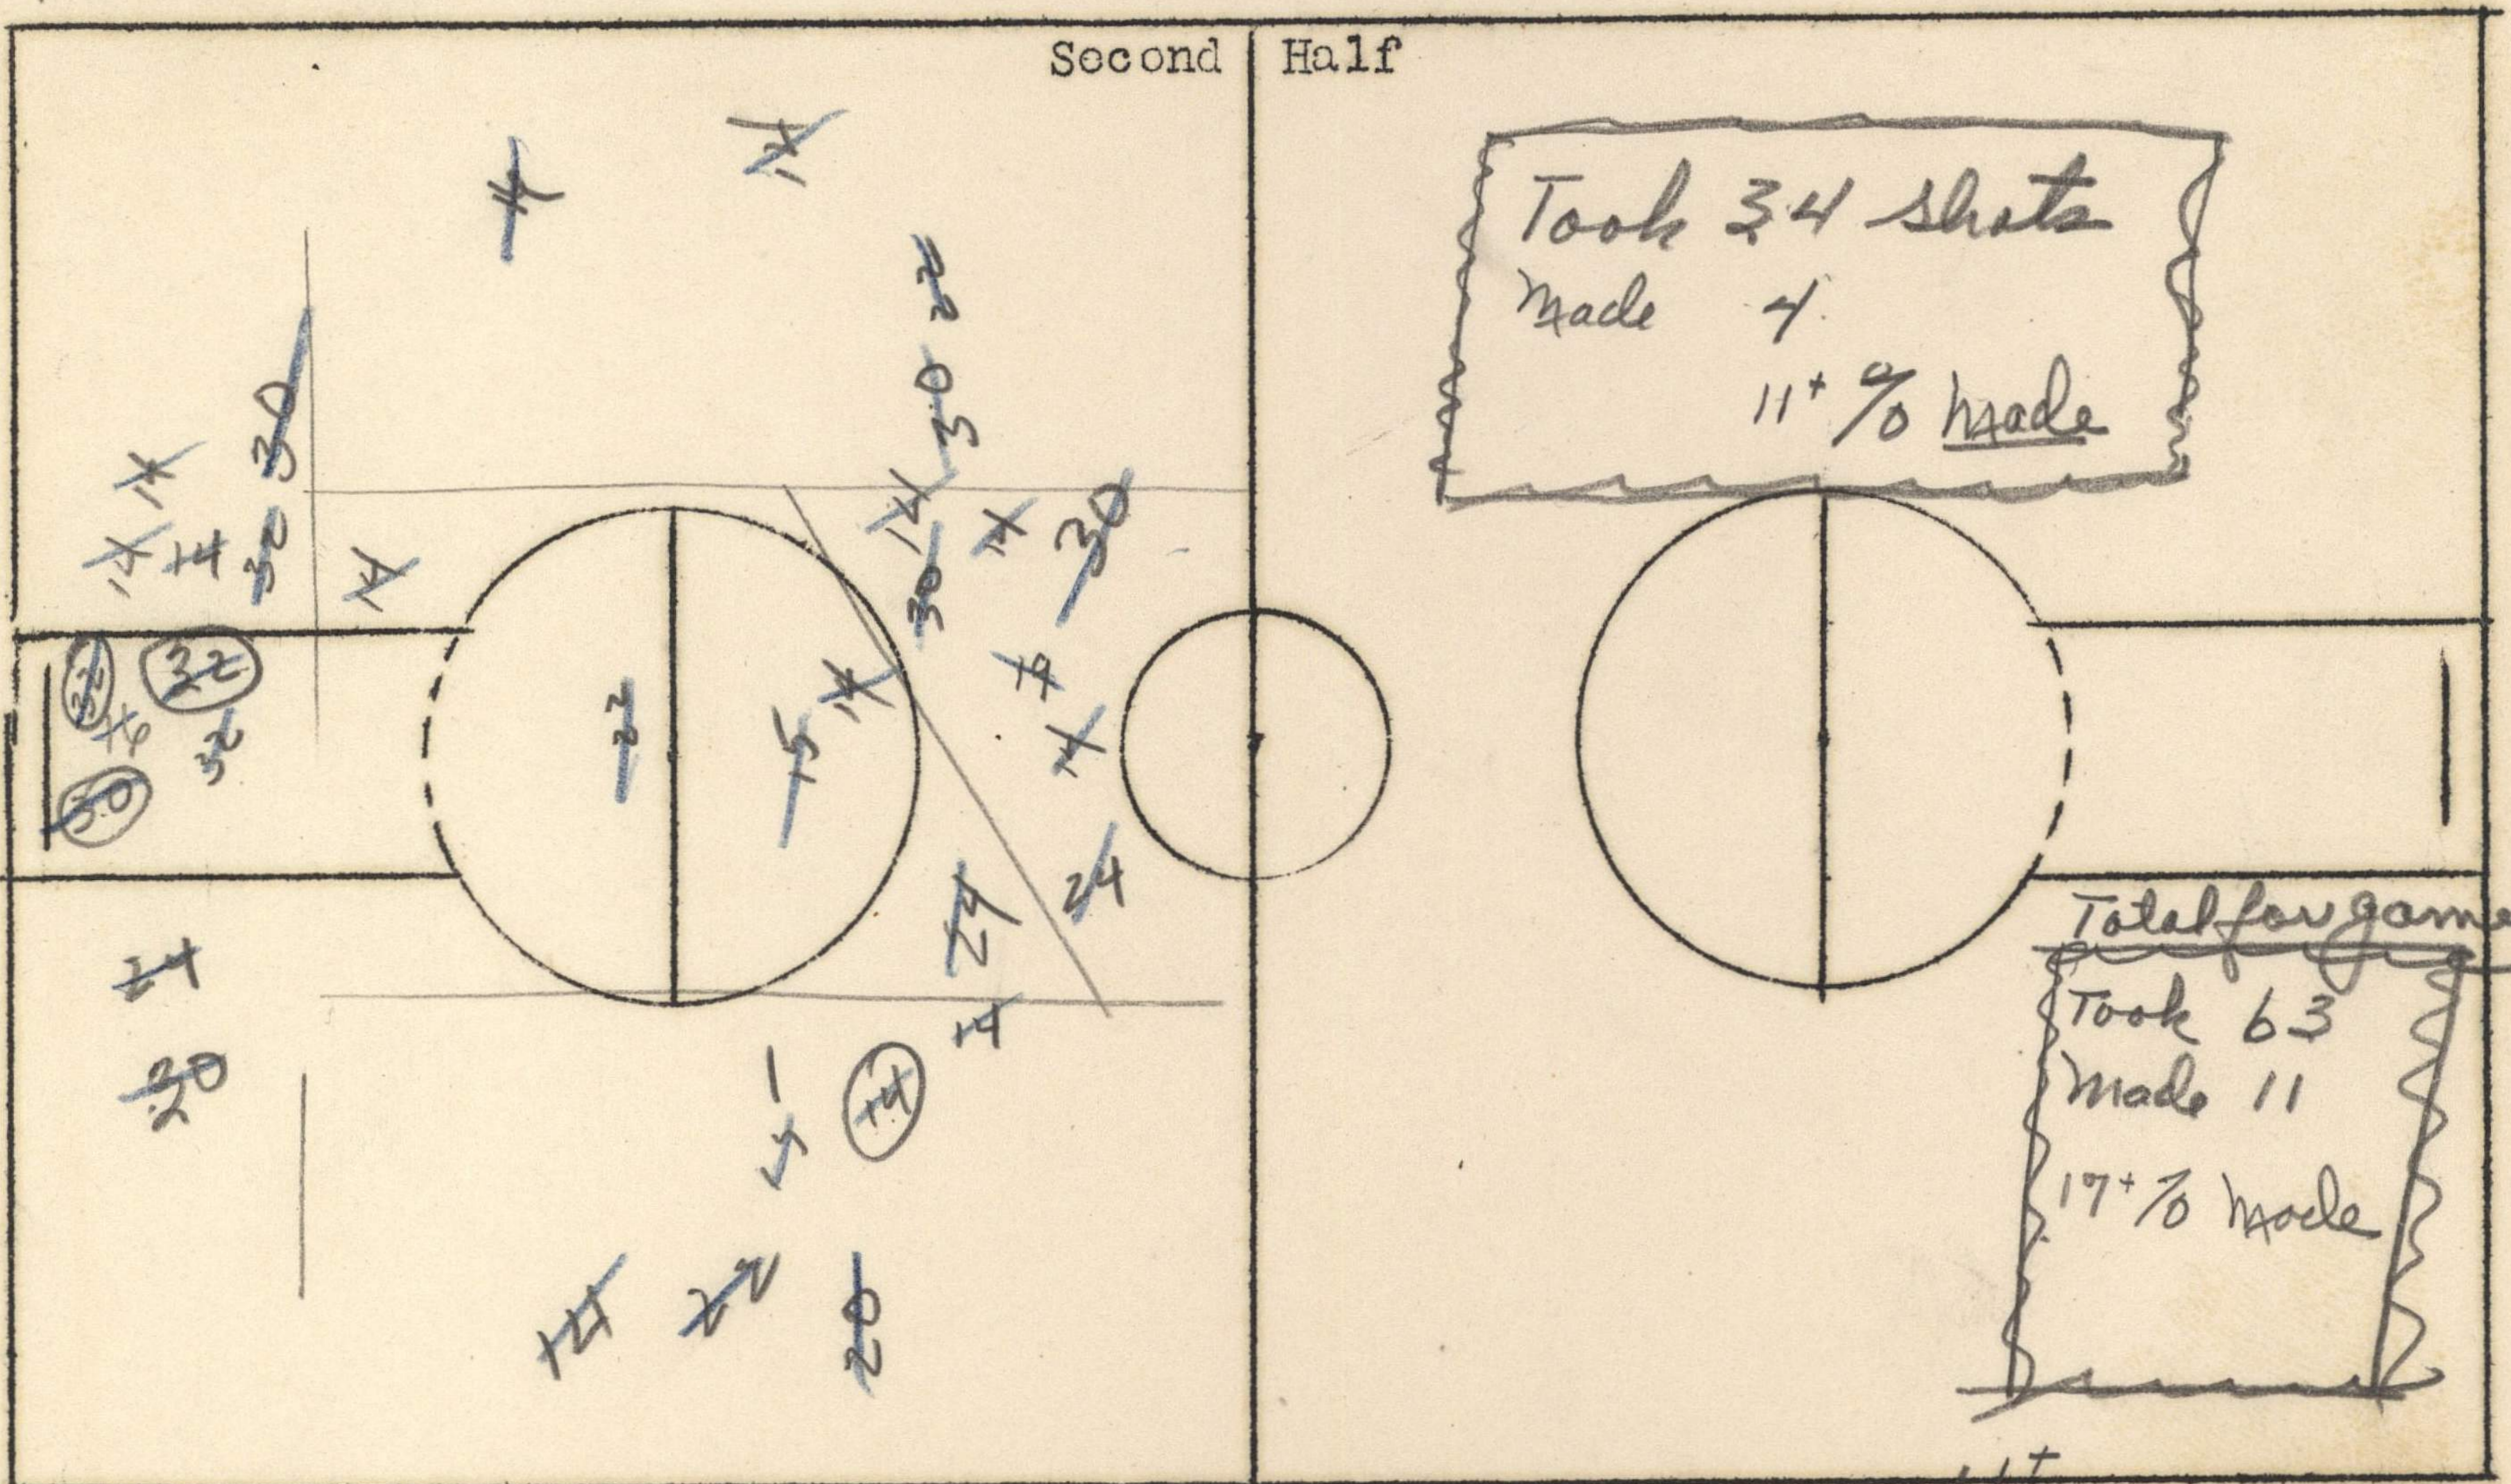

Everley - Press table

SHOT CHART

Date Jan 6, 1942

Kansas vs Oklahoma

Team Oklahoma

2507 34

.17
63 | 11.00
63
470
441

.11
34 | 4.00
34
60