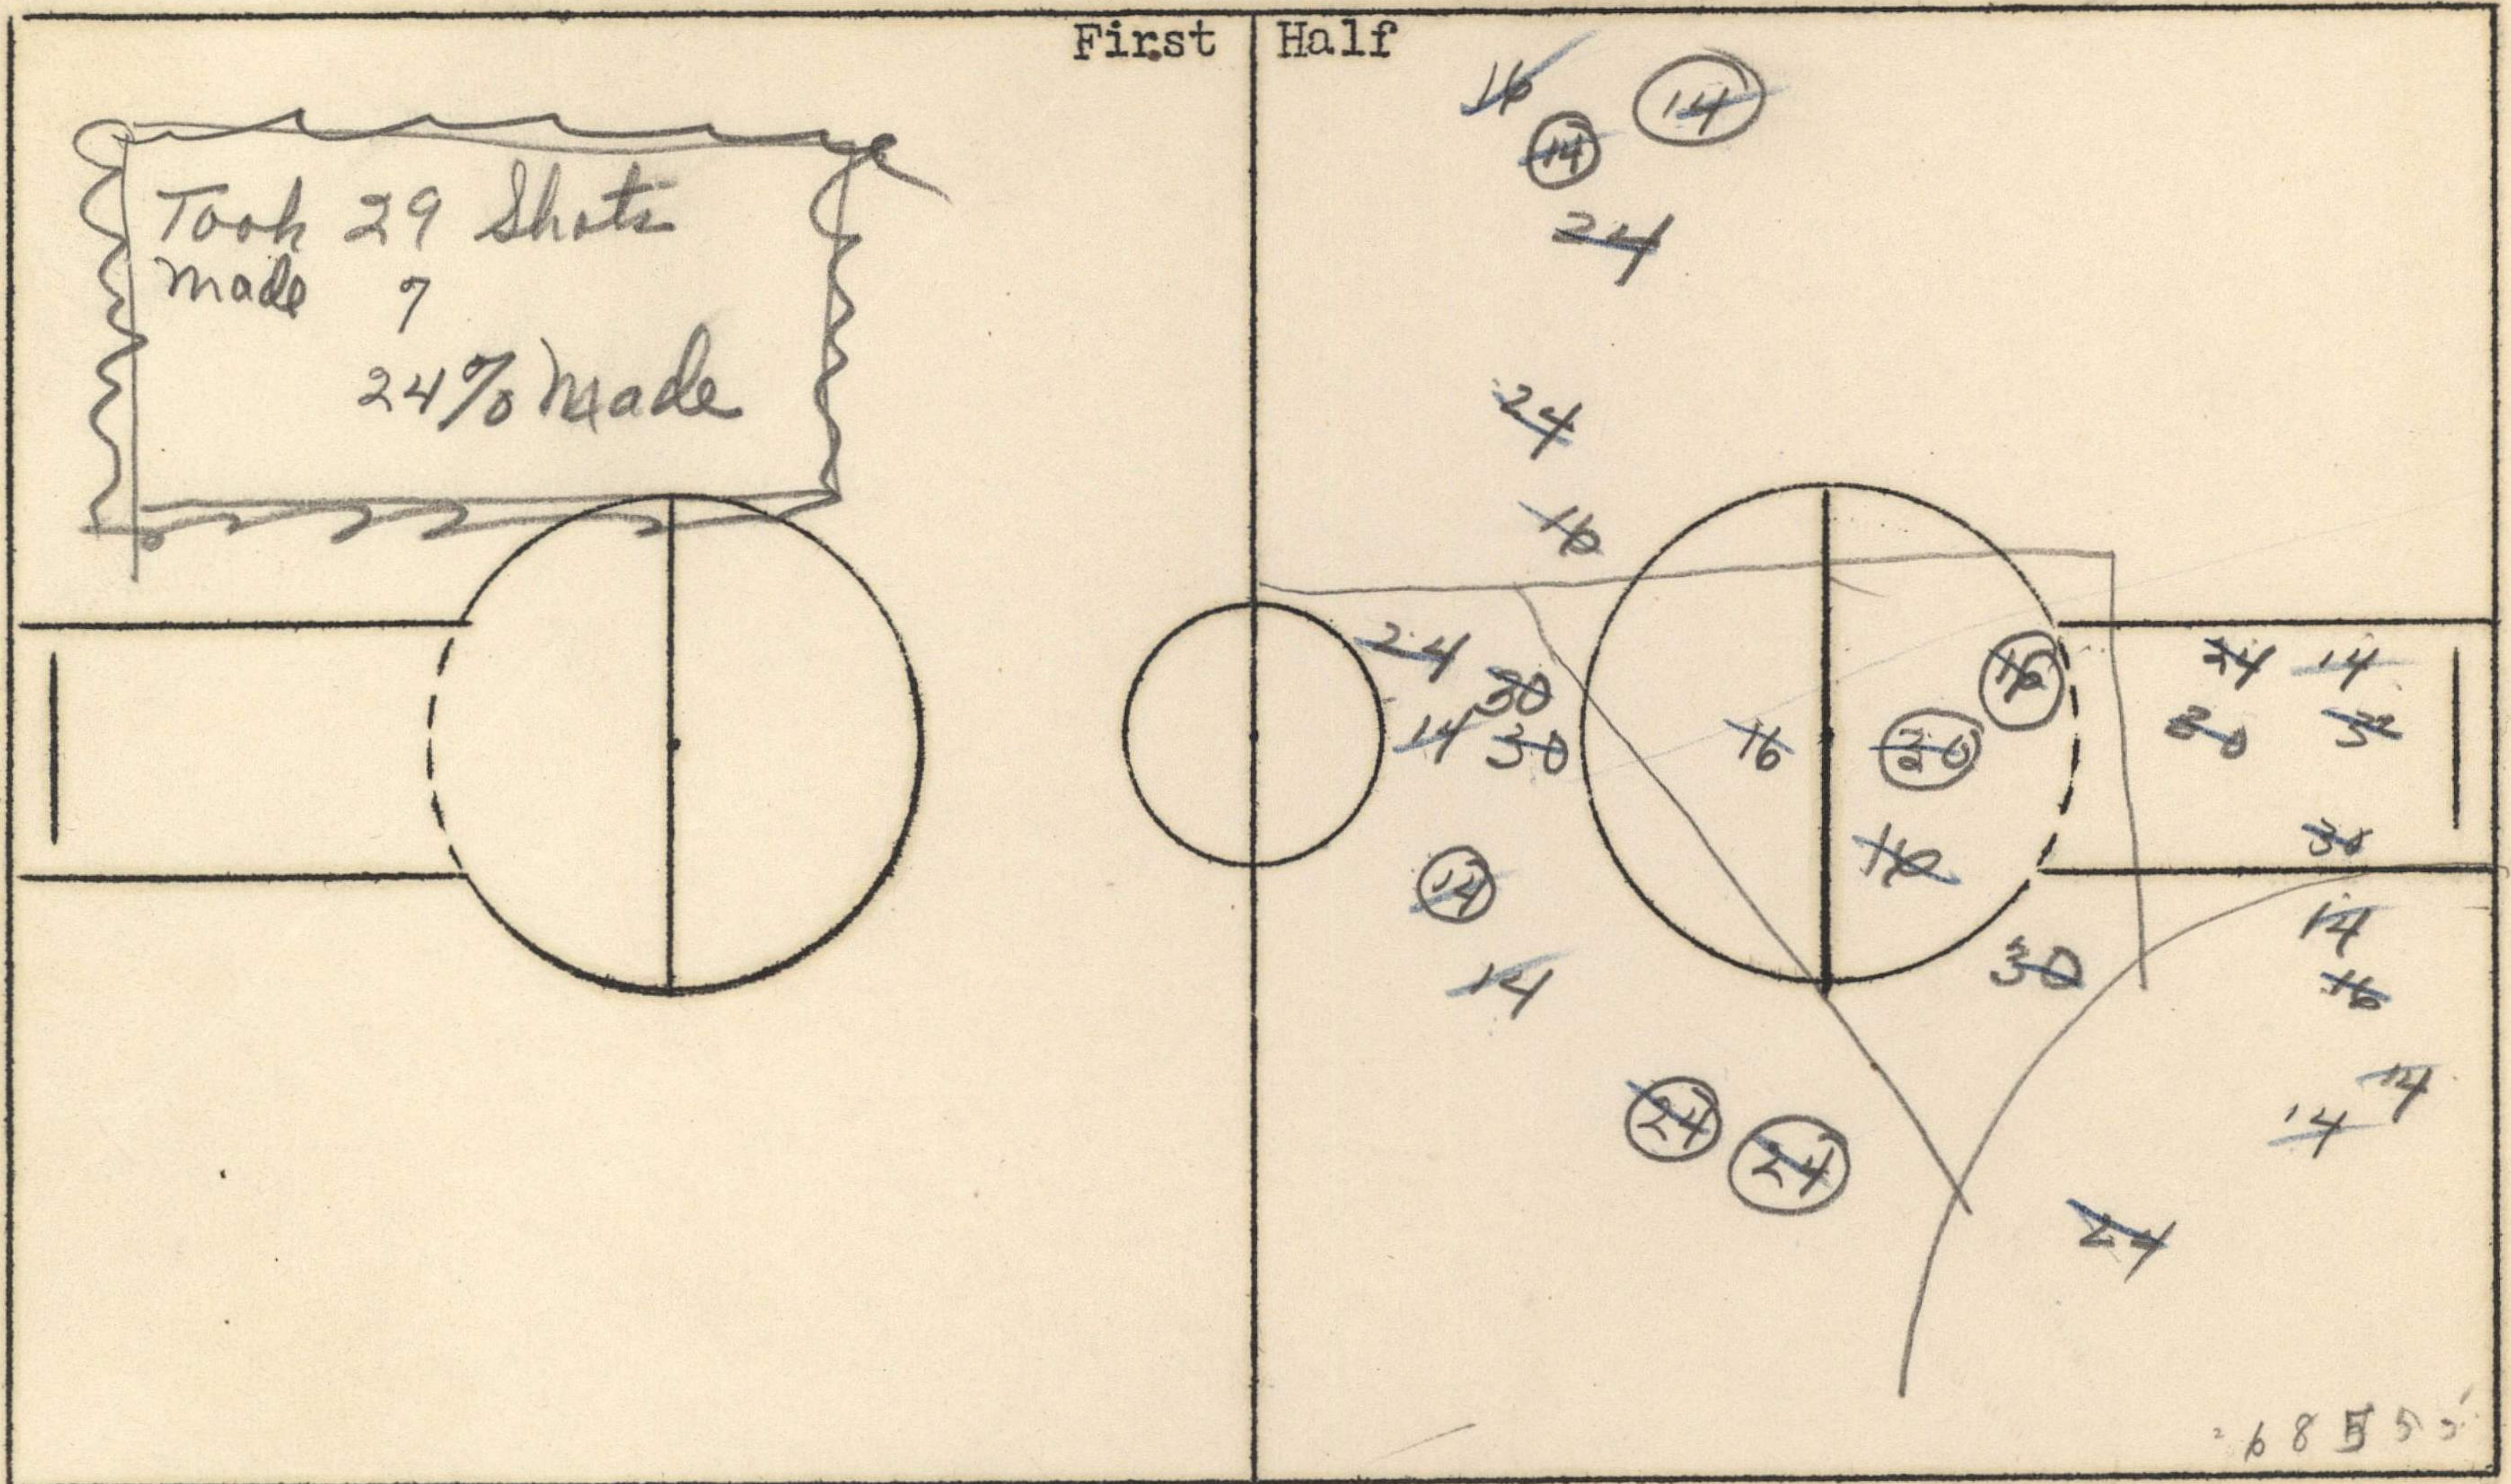

Everley - Press table

SHOT CHART

Date Jan 6, 1942

Kansas vs Oklahoma

Team Oklahoma

2507 34

.17
63 | 11.00
63
470
441

.11
34 | 4.00
34
60

24
11
235
11