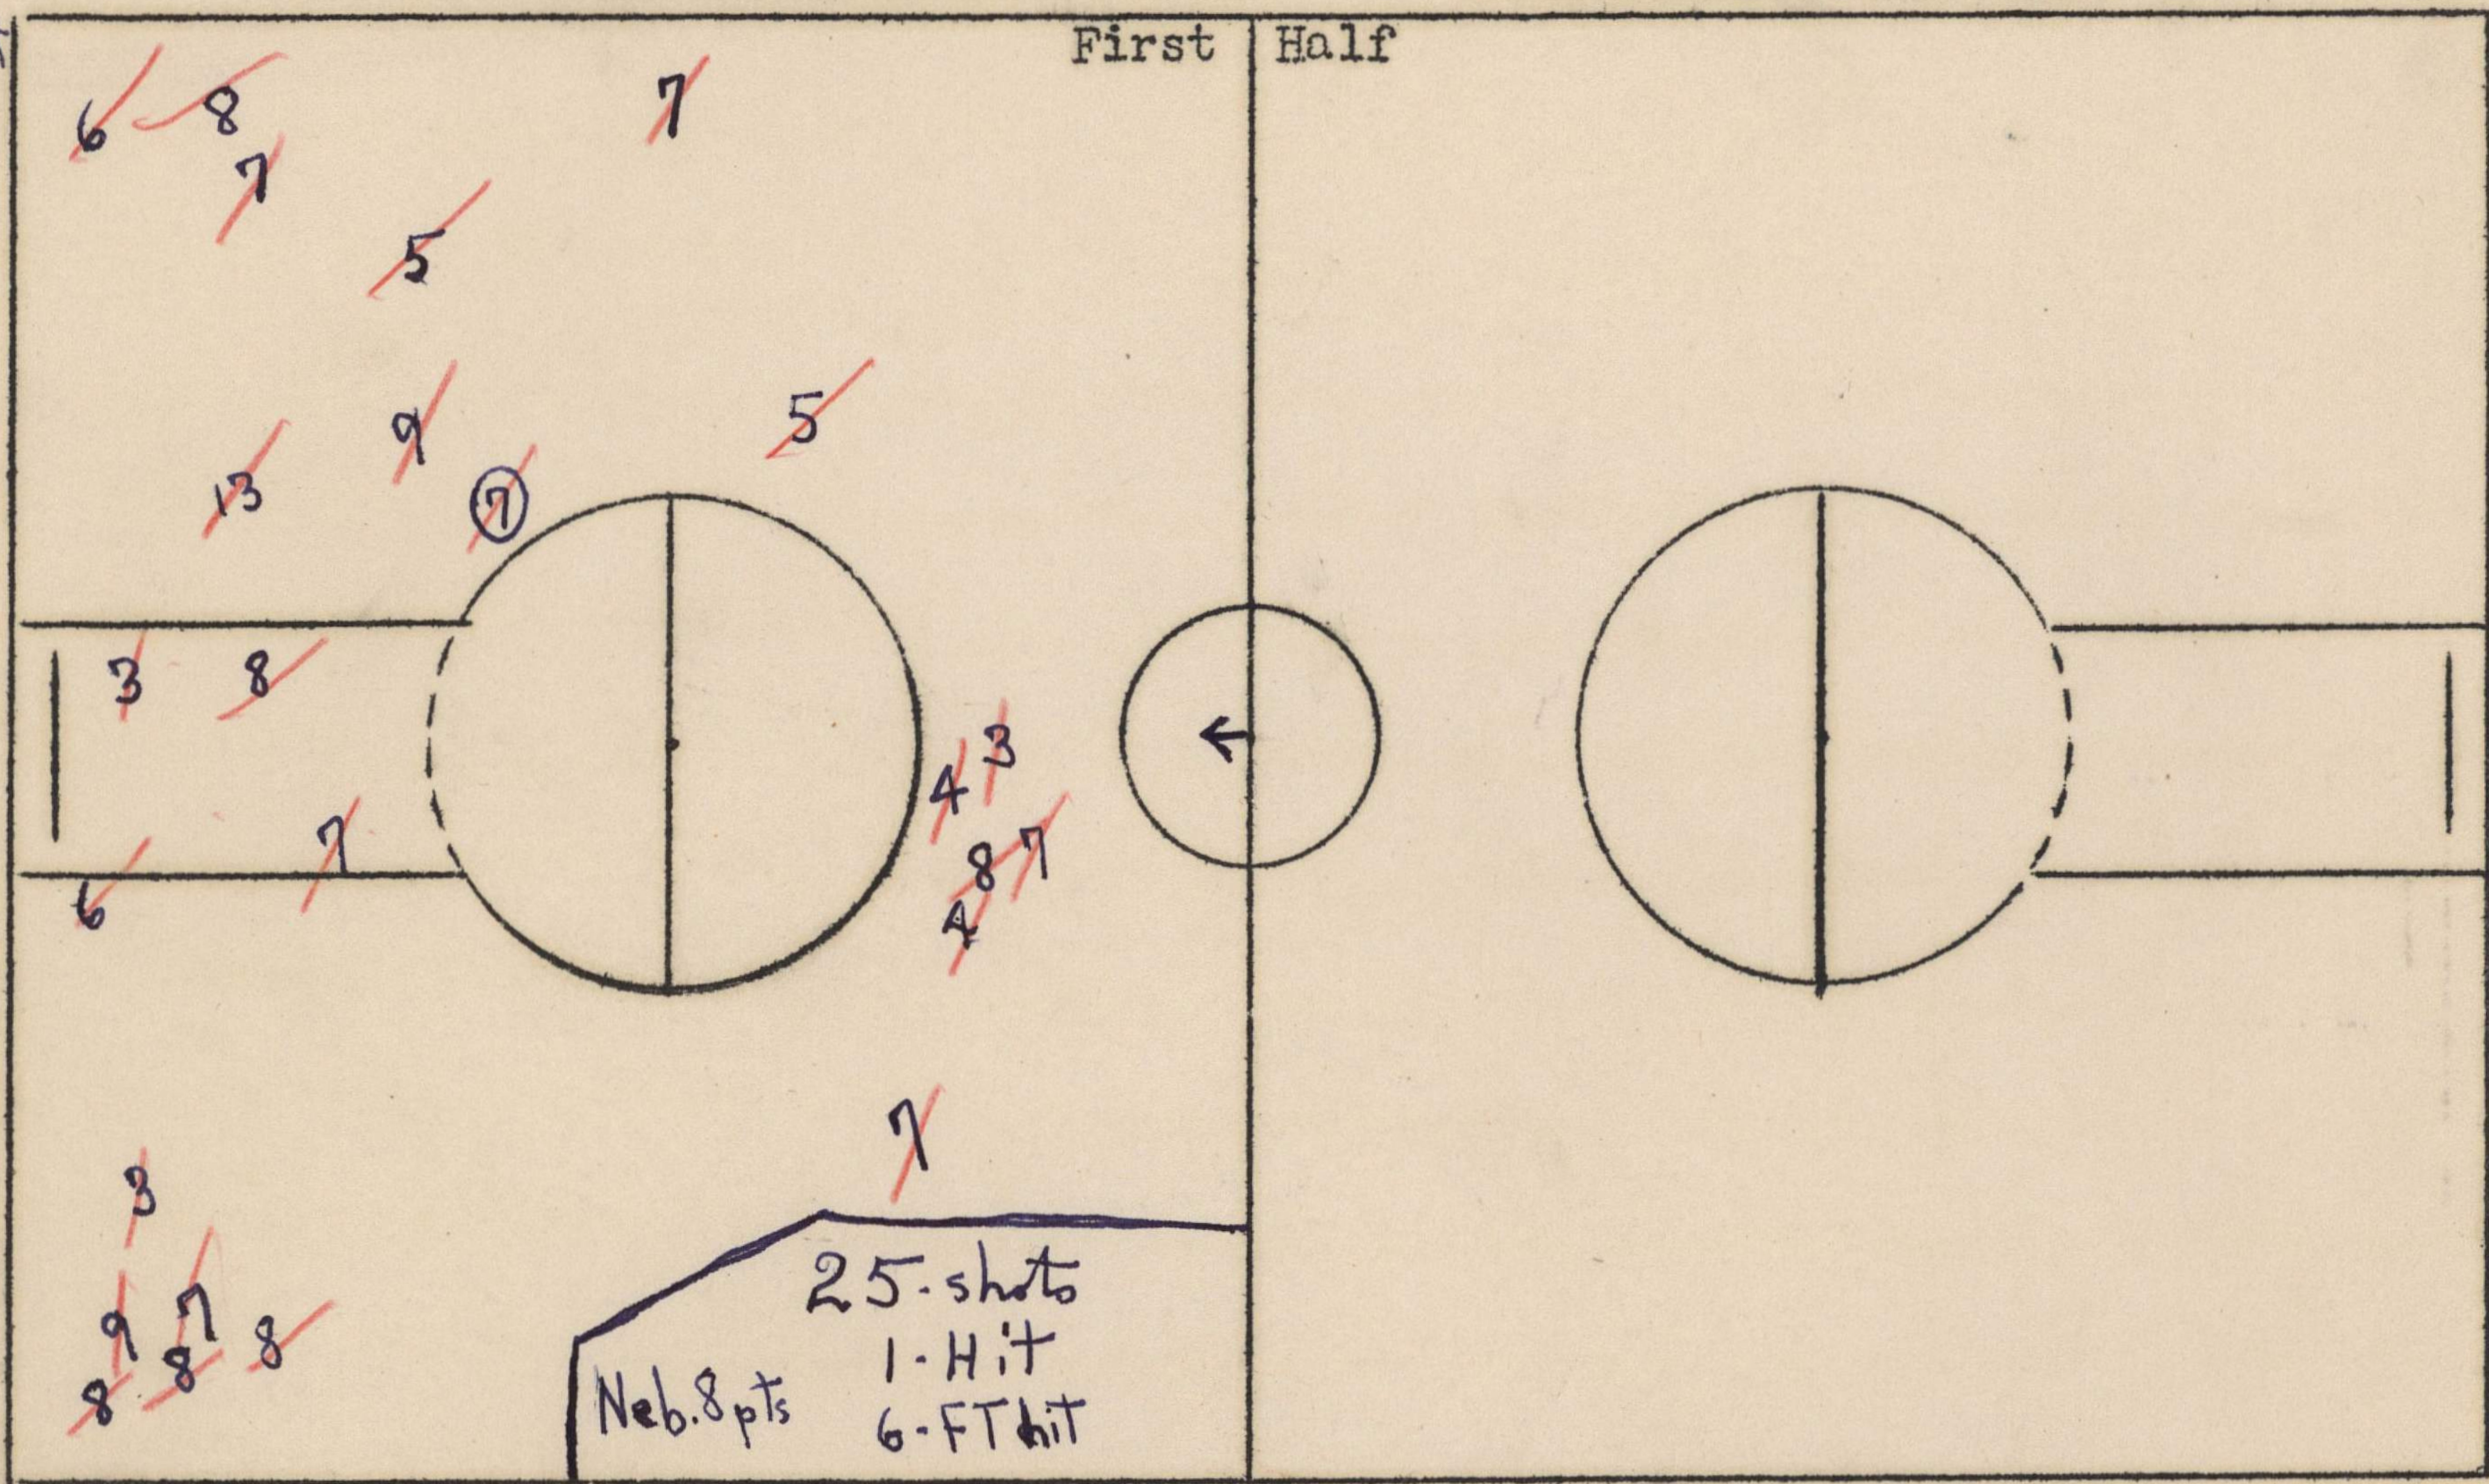

Bowers - Press Table

SHOT CHART

Date 2/14/42

Kansas vs Nebraska

Team Nebraska

Neb. FTs hit
 3-1
 4-
 7-III
 9-
 13-
 6-
 18-1
 5-
 8-

4-
 5-
 7-III
 8-
 9-

Total - Neb. - 30
 Kan. - 58

B. Bowers - 2-14-42