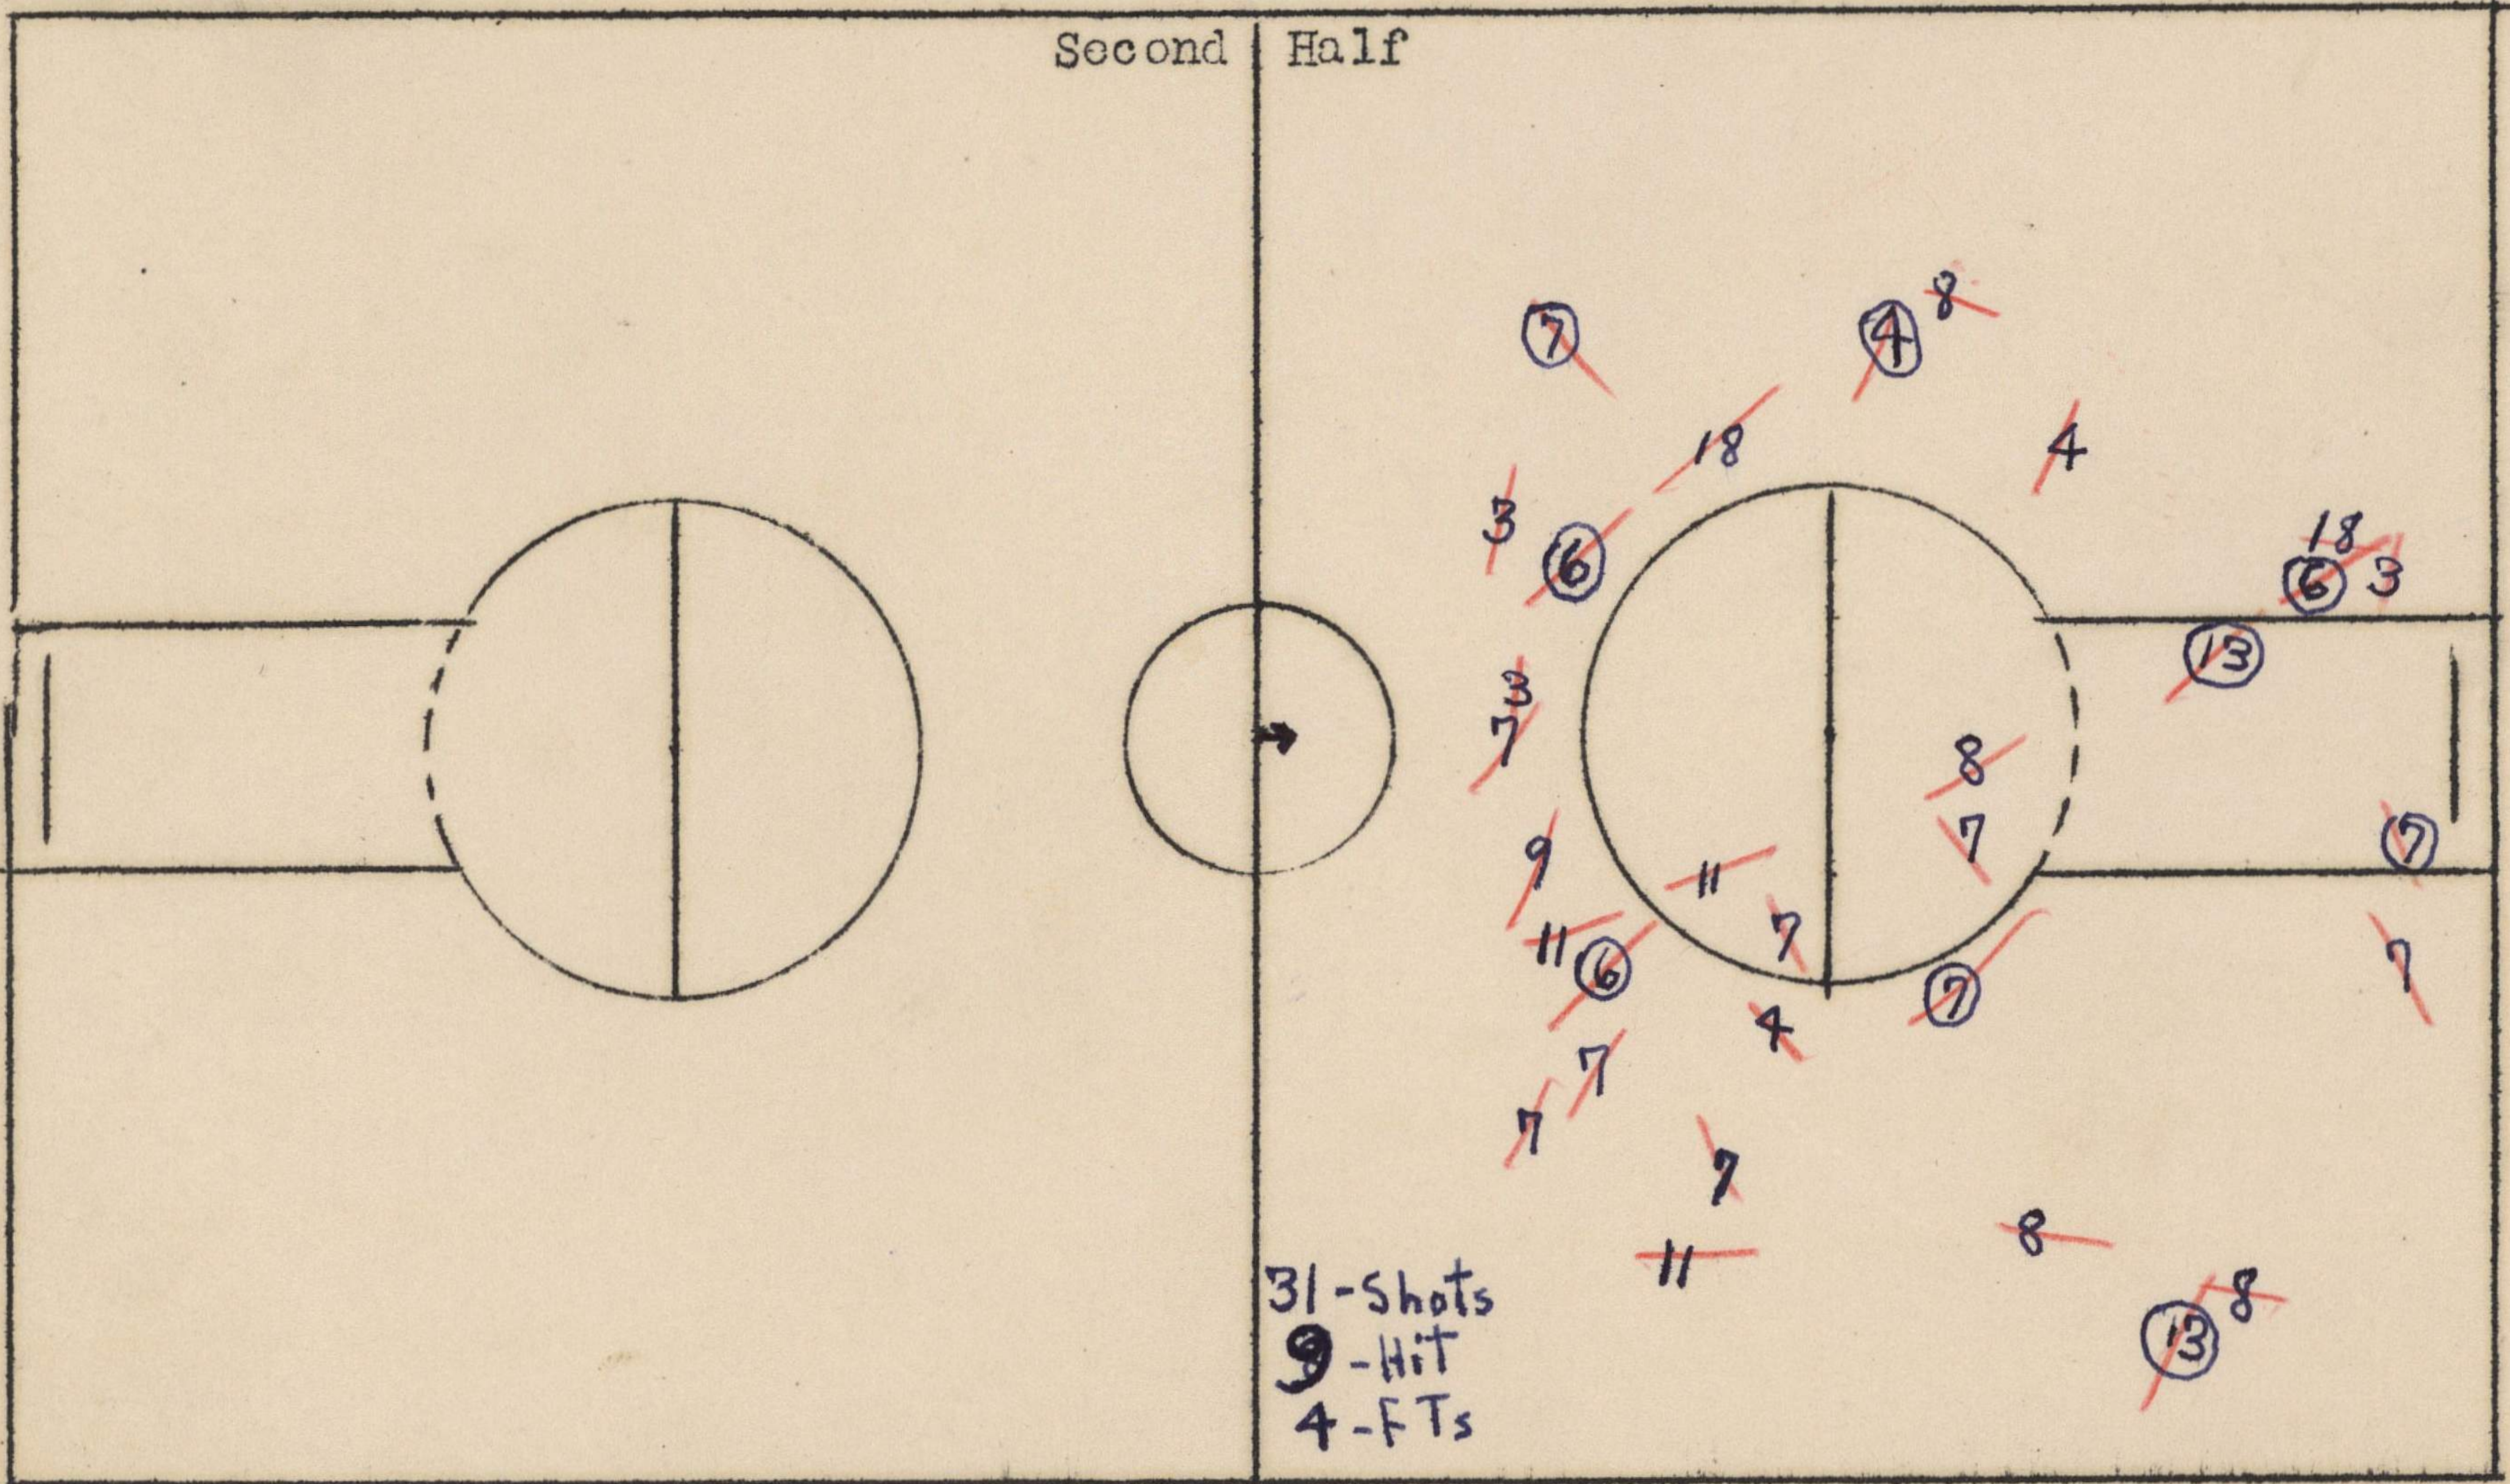

Bowers - Press Table

SHOT CHART

Date 2/14/42

Kansas vs Nebraska

Team Nebraska

Neb. FTs hit
 3-1
 4-
 7-III
 9-
 13-
 6-
 18-1
 5-
 8-

4-
 5-
 7-III
 8-
 9-

Total - Neb. - 30
 Kan. - 58