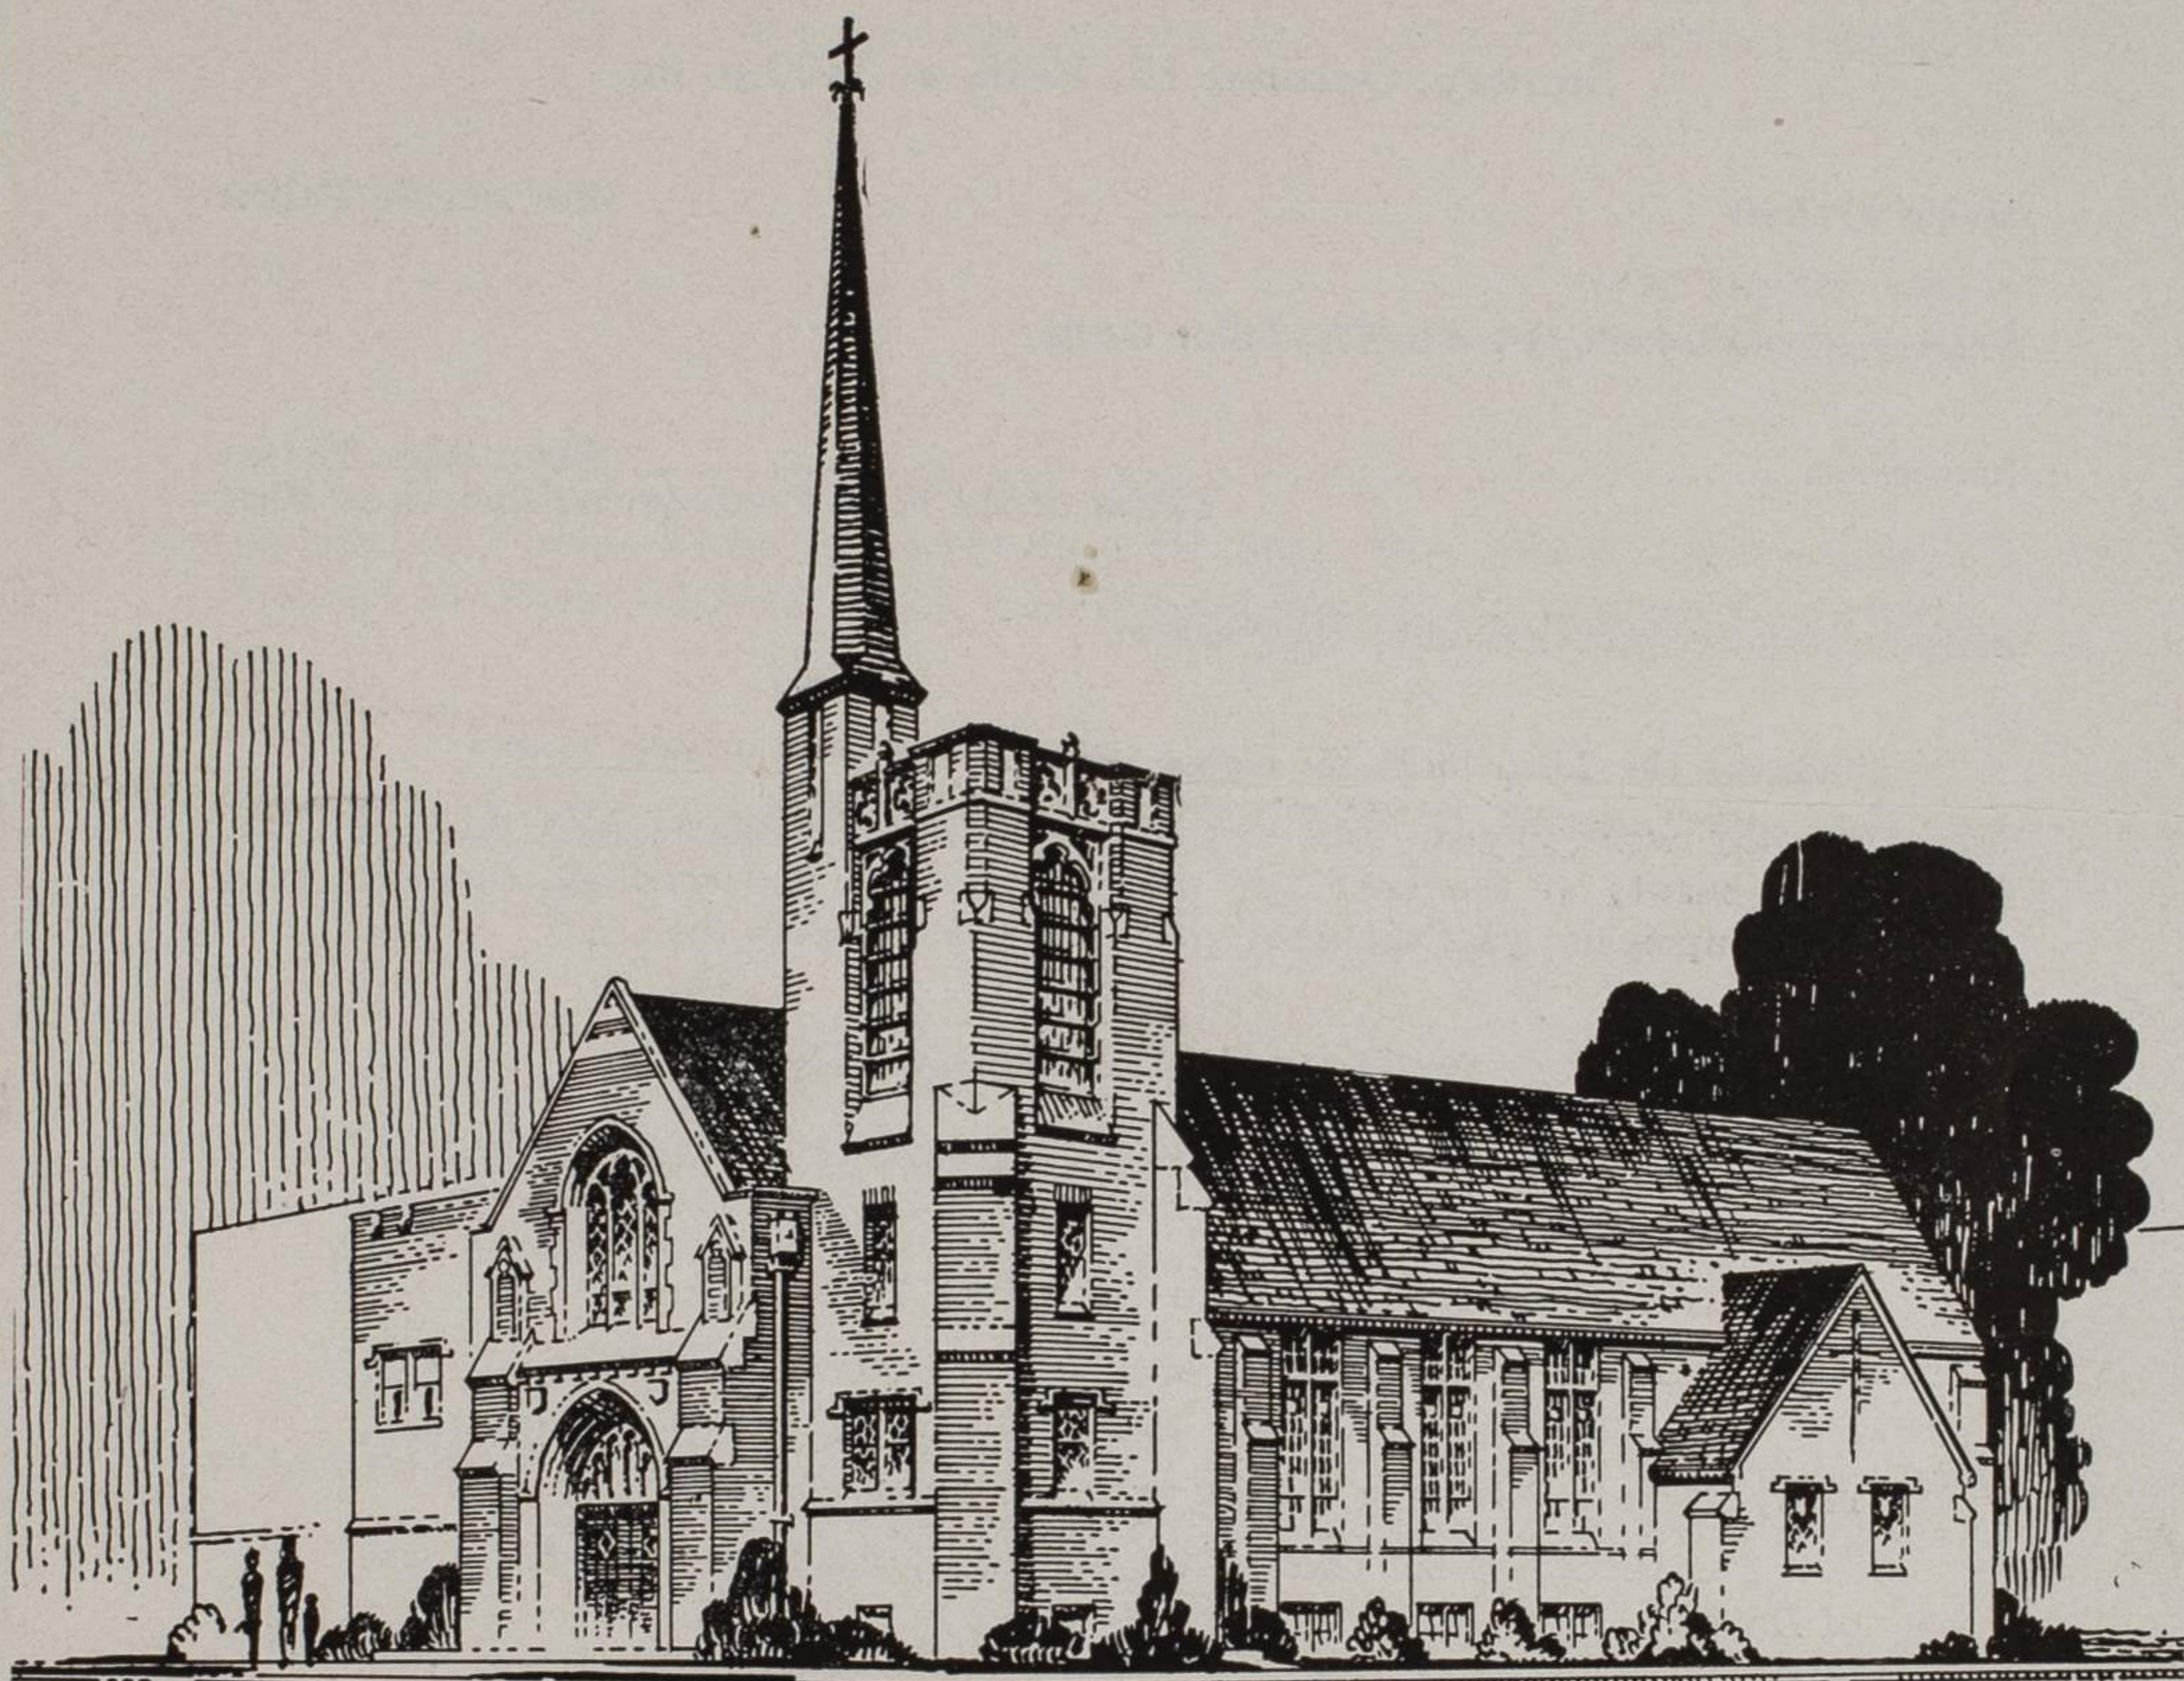

First Baptist Church

HAYS, KANSAS

Design of Our New Church When Completed

BUILDING PROGRAM PERSONNEL

Rev. Robert J. Wynne Pastor
Miss Lucy Cole Church Clerk
Miss Cora Laudahl Building Fund Treasurer

Building Committee