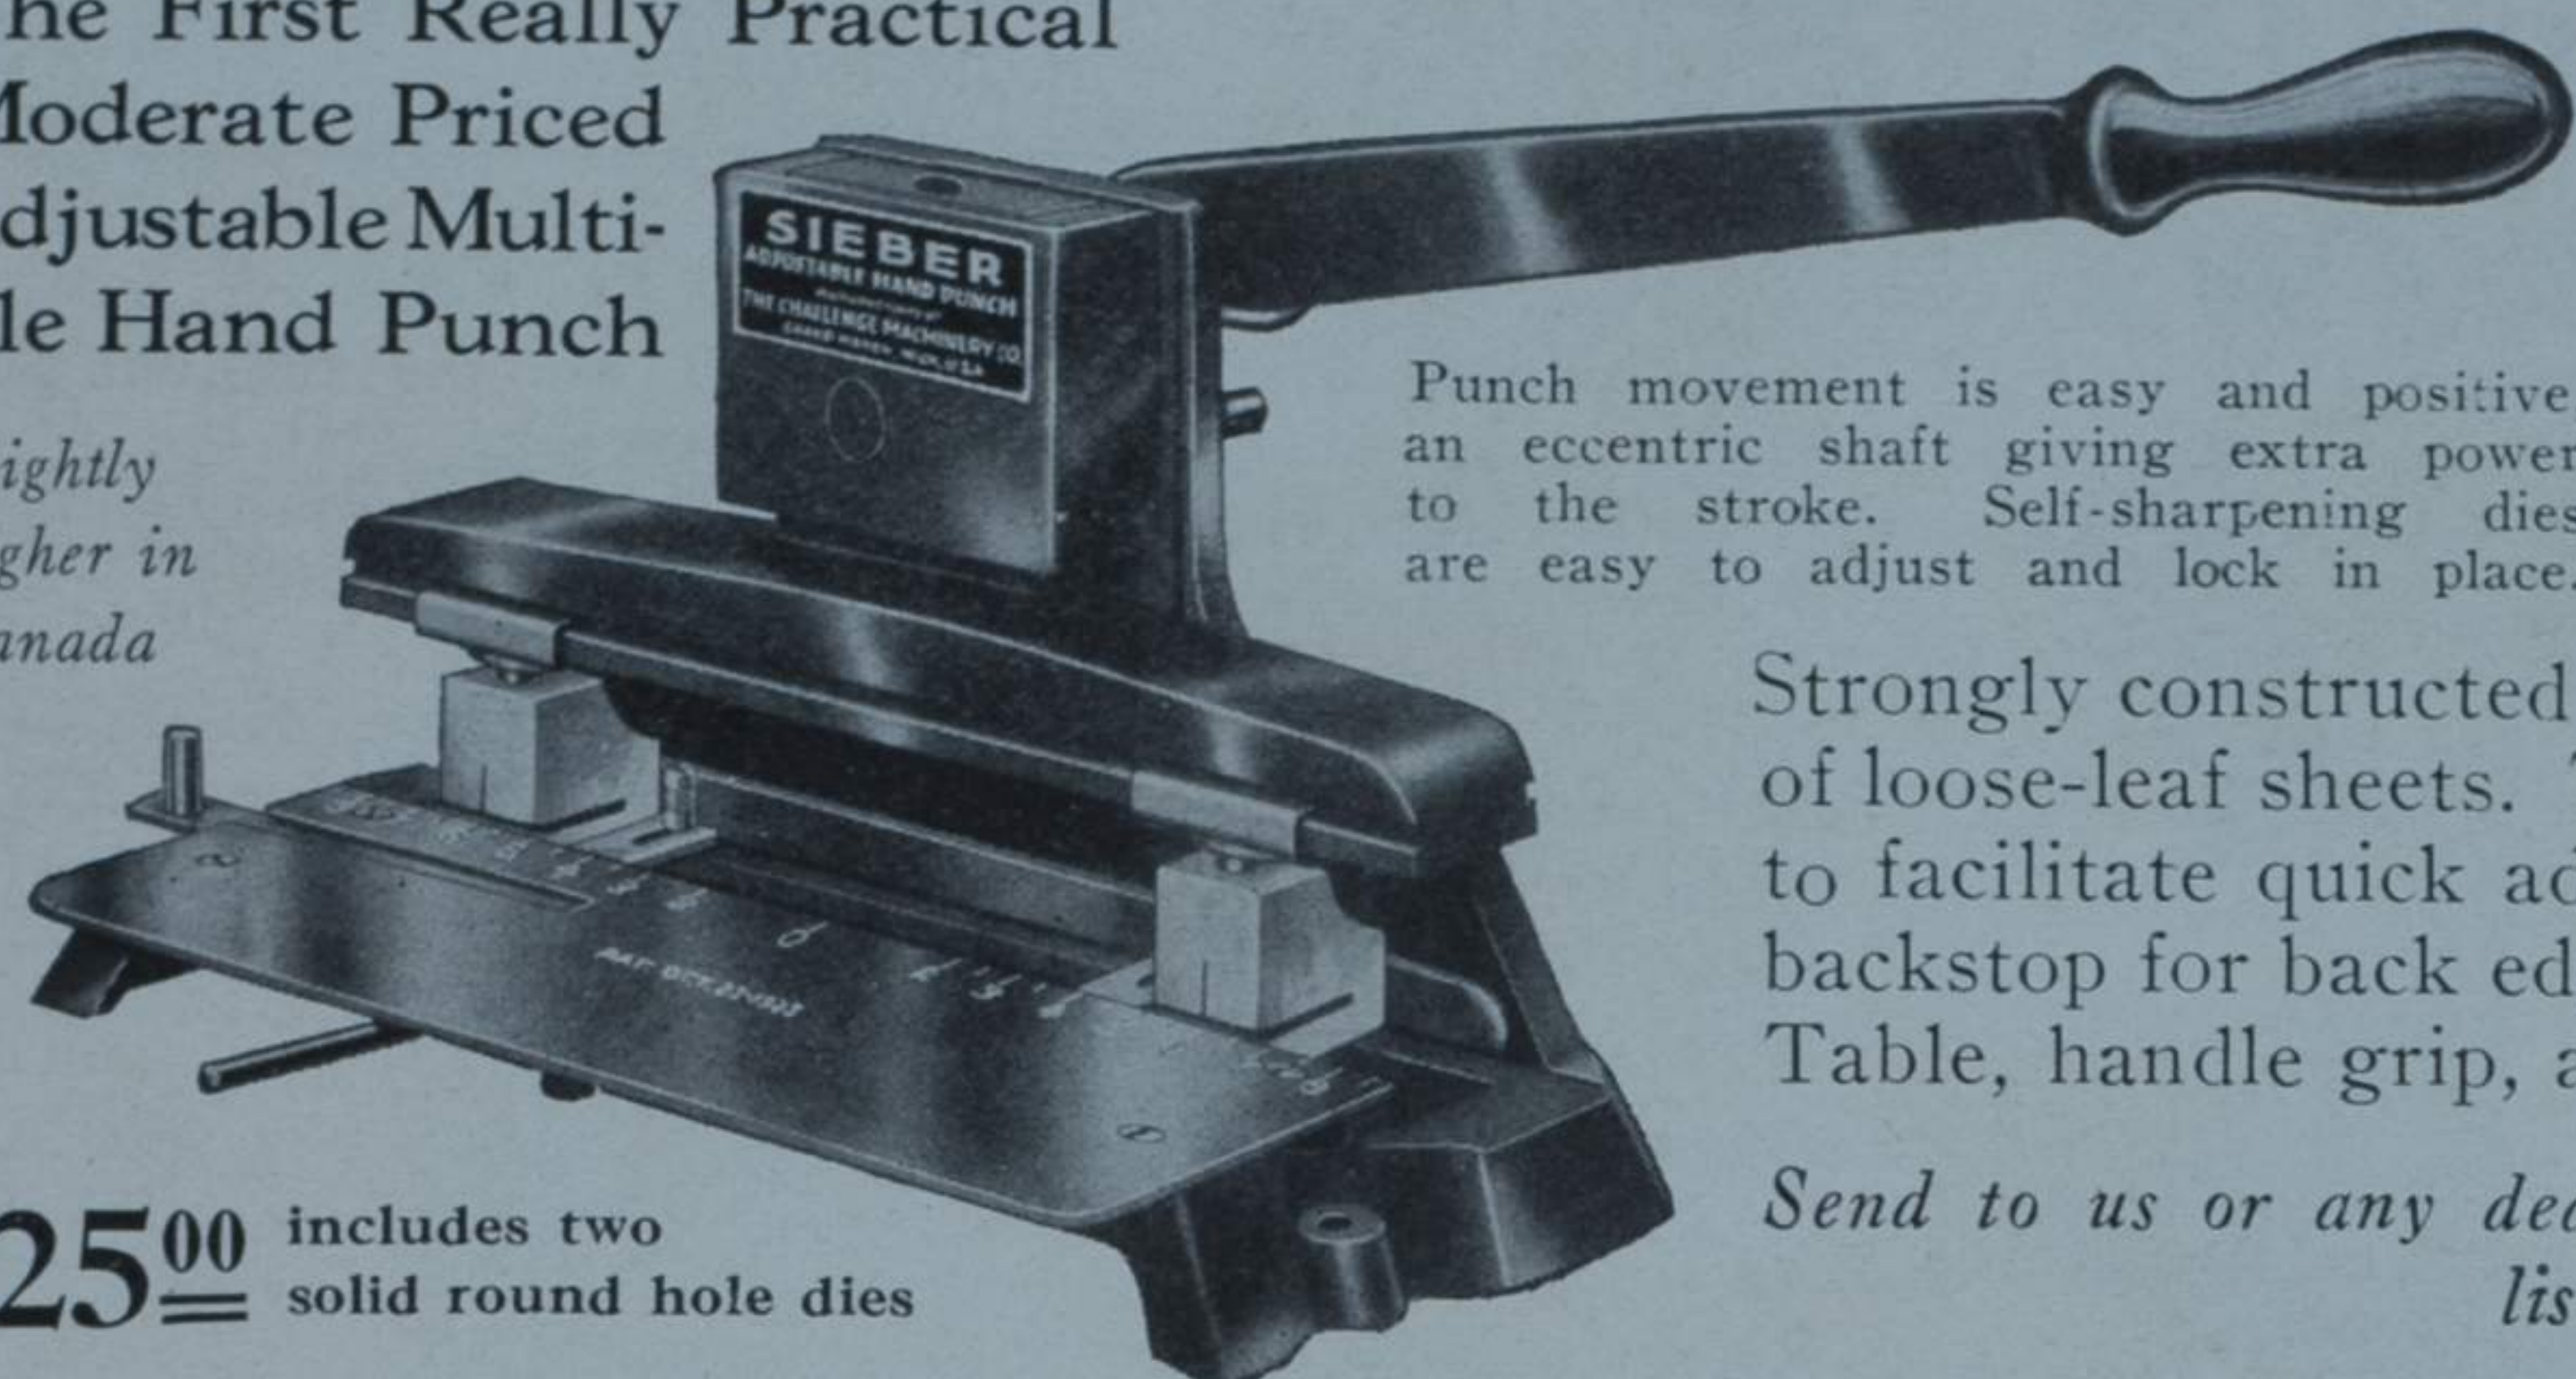

The First Really Practical
Moderate Priced
Adjustable Multi-
ple Hand Punch

*Slightly
higher in
Canada*

THE SIEBER ADJUSTABLE HAND PUNCH

Punch movement is easy and positive, an eccentric shaft giving extra power to the stroke. Self-sharpening dies are easy to adjust and lock in place.

Strongly constructed and will handle all kinds and sizes of loose-leaf sheets. Table is graduated in plain figures to facilitate quick adjustment of dies. Has adjustable backstop for back edge of sheet. Handsomely finished. Table, handle grip, and dies are nickel-plated.

\$25⁰⁰ includes two solid round hole dies

Send to us or any dealer for Illustrated Circular showing list of Sieber Dies.

Paper Cutter Satisfaction

IT is just as much an efficiency and money-making proposition to have a cutting machine doing better work in less time as it is to have proportionate economy in any of your other machines. The Diamond Power Cutter yields the maximum result with the least operating and up-keep expense. Diamond Cutters have the largest sale of any power paper cutter in the United States, within their rated sizes. Note the massive three-piece construction—base, arch and table—other cutters use as many as seven pieces. Those who want the best Power Cutter to be had always insist on a "Diamond."